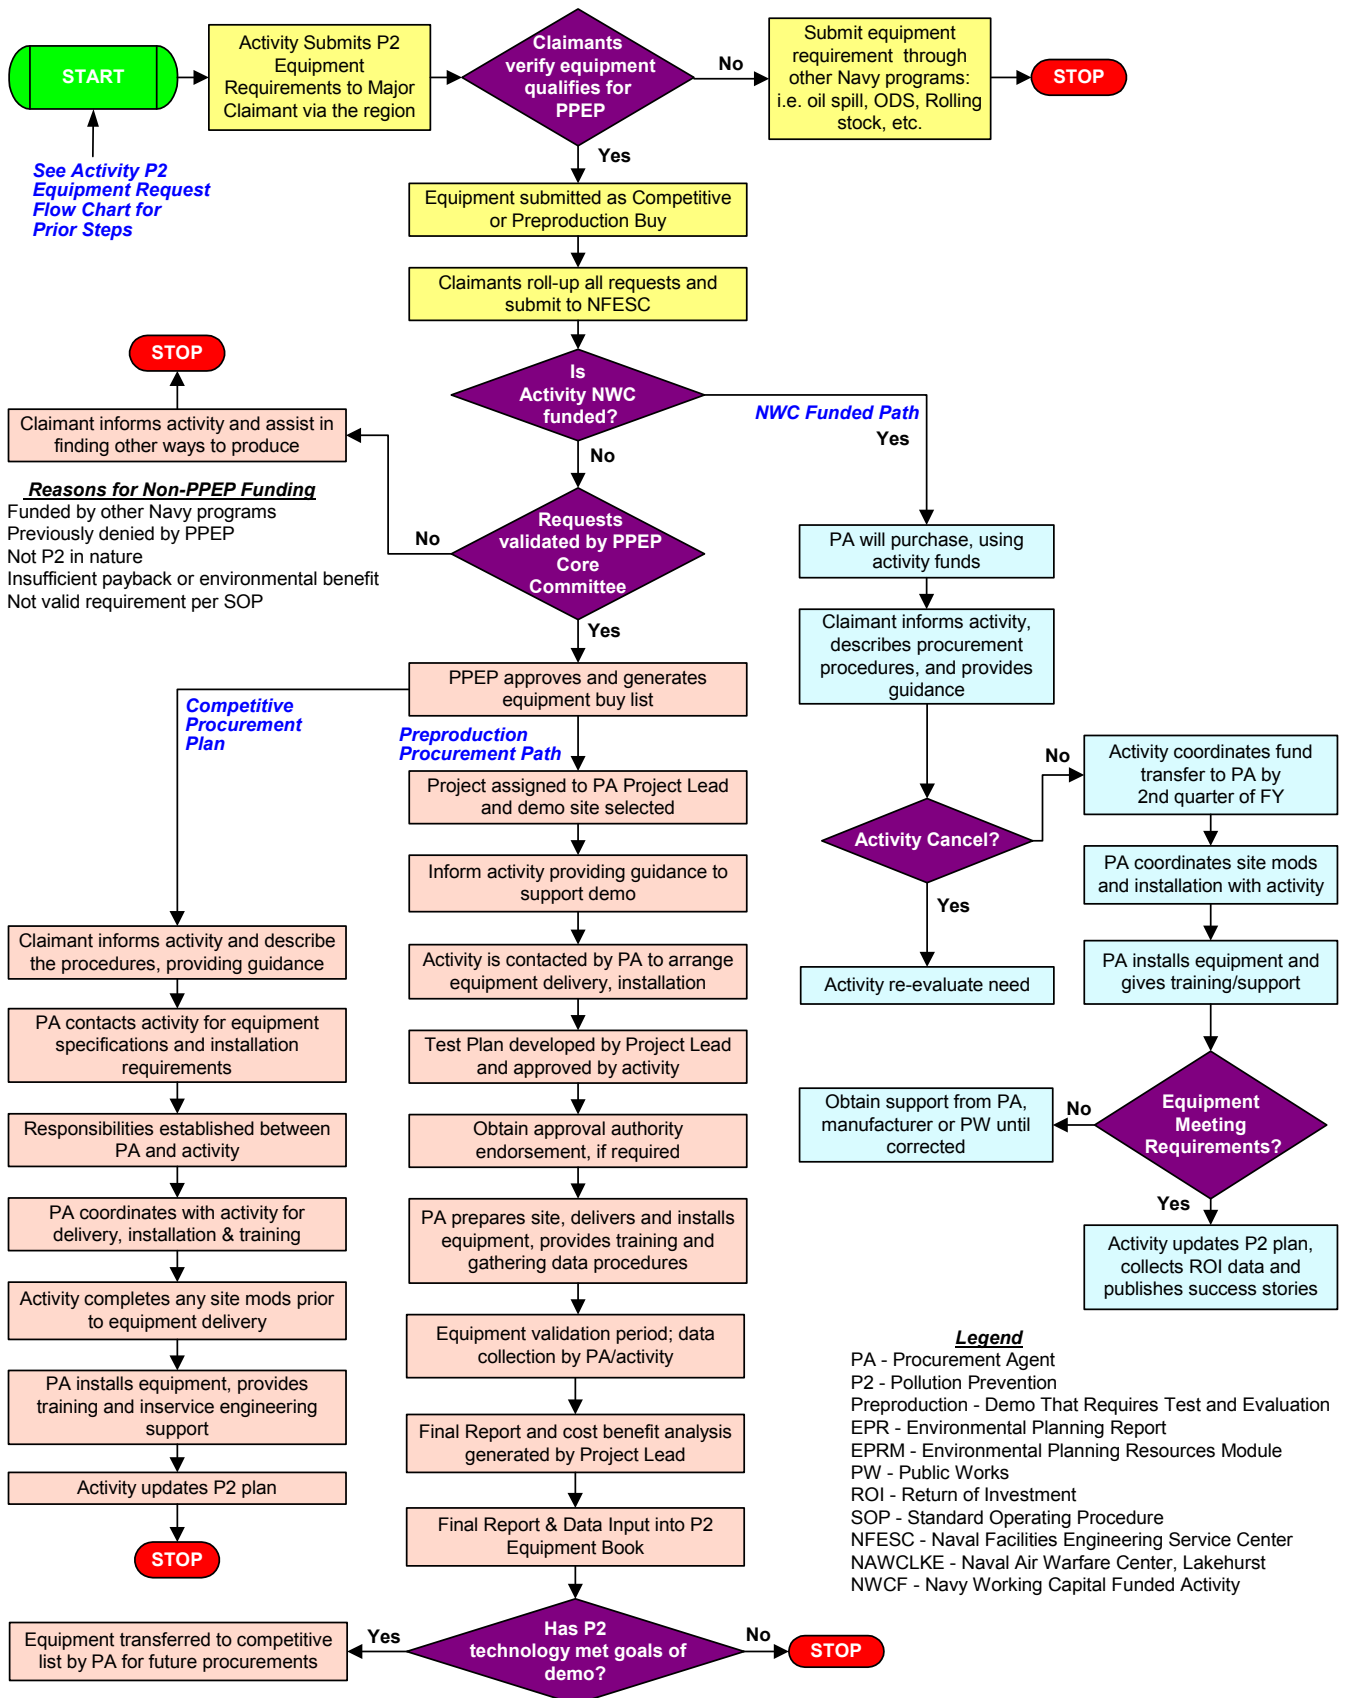

# Navy's Pollution Prevention Equipment Program (PPEP) Flow Chart

# Navy's PPEP - NWCF Procurement Flow Chart

# Navy's PPEP - Activity P2 Equipment Request Flow Chart

# Navy's PPEP Non-NWCF - Procurement Flow Chart