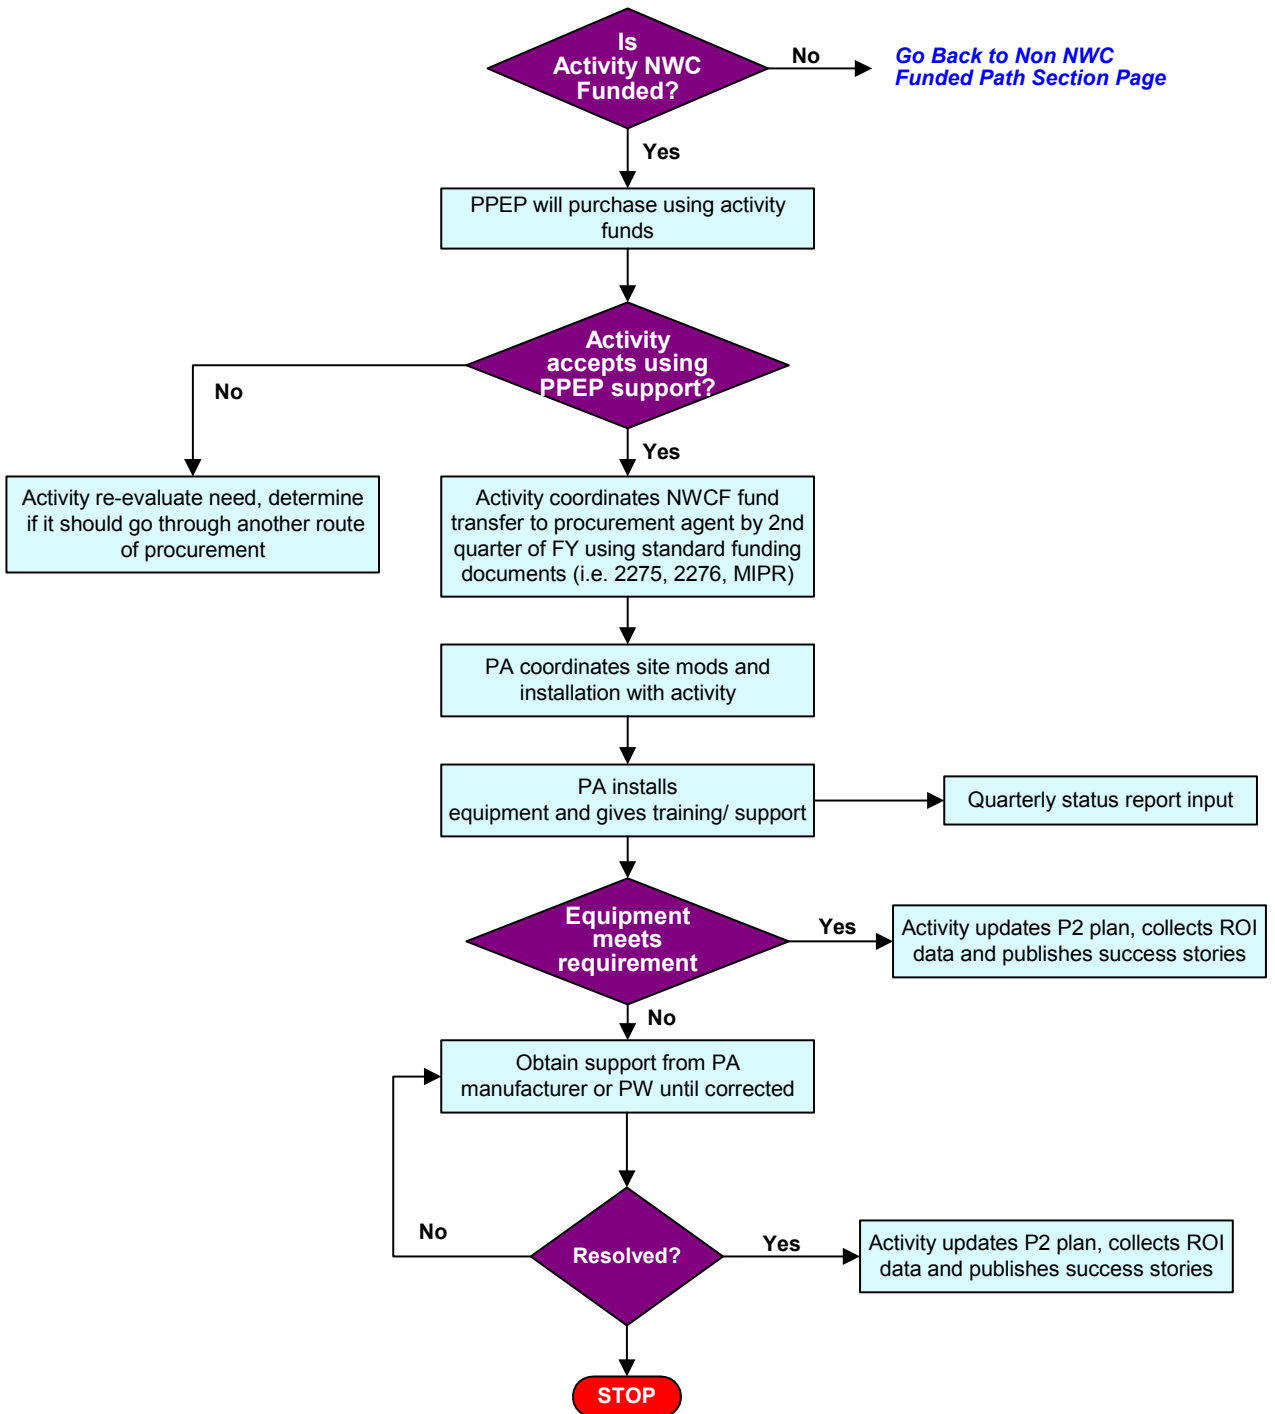

# Navy's Pollution Prevention Equipment Program (PPEP) Flow Chart

# Navy's PPEP - NWCF Procurement Flow Chart

# Navy's PPEP - Activity P2 Equipment Request Flow Chart