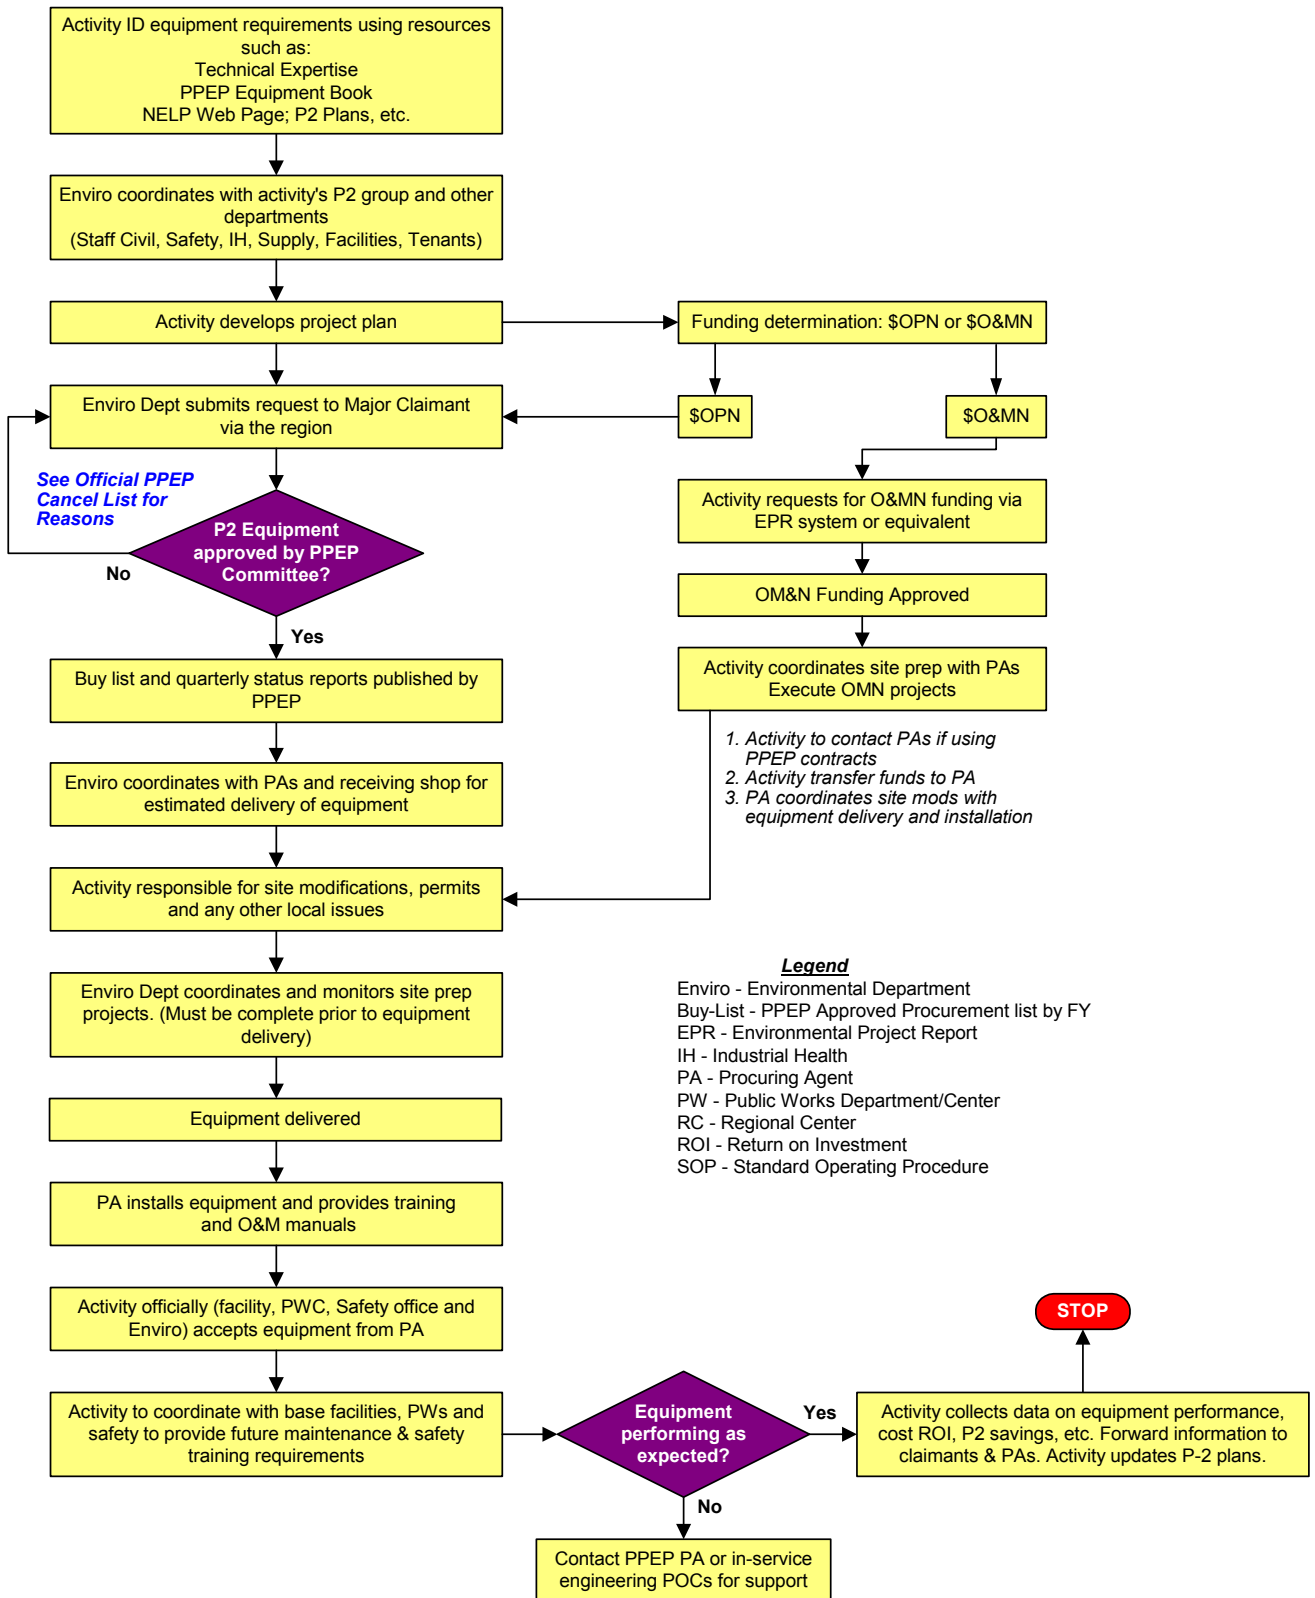

# Navy's Pollution Prevention Equipment Program (PPEP) Flow Chart

# Navy's PPEP - NWCF Procurement Flow Chart

# Navy's PPEP - Activity P2 Equipment Request Flow Chart