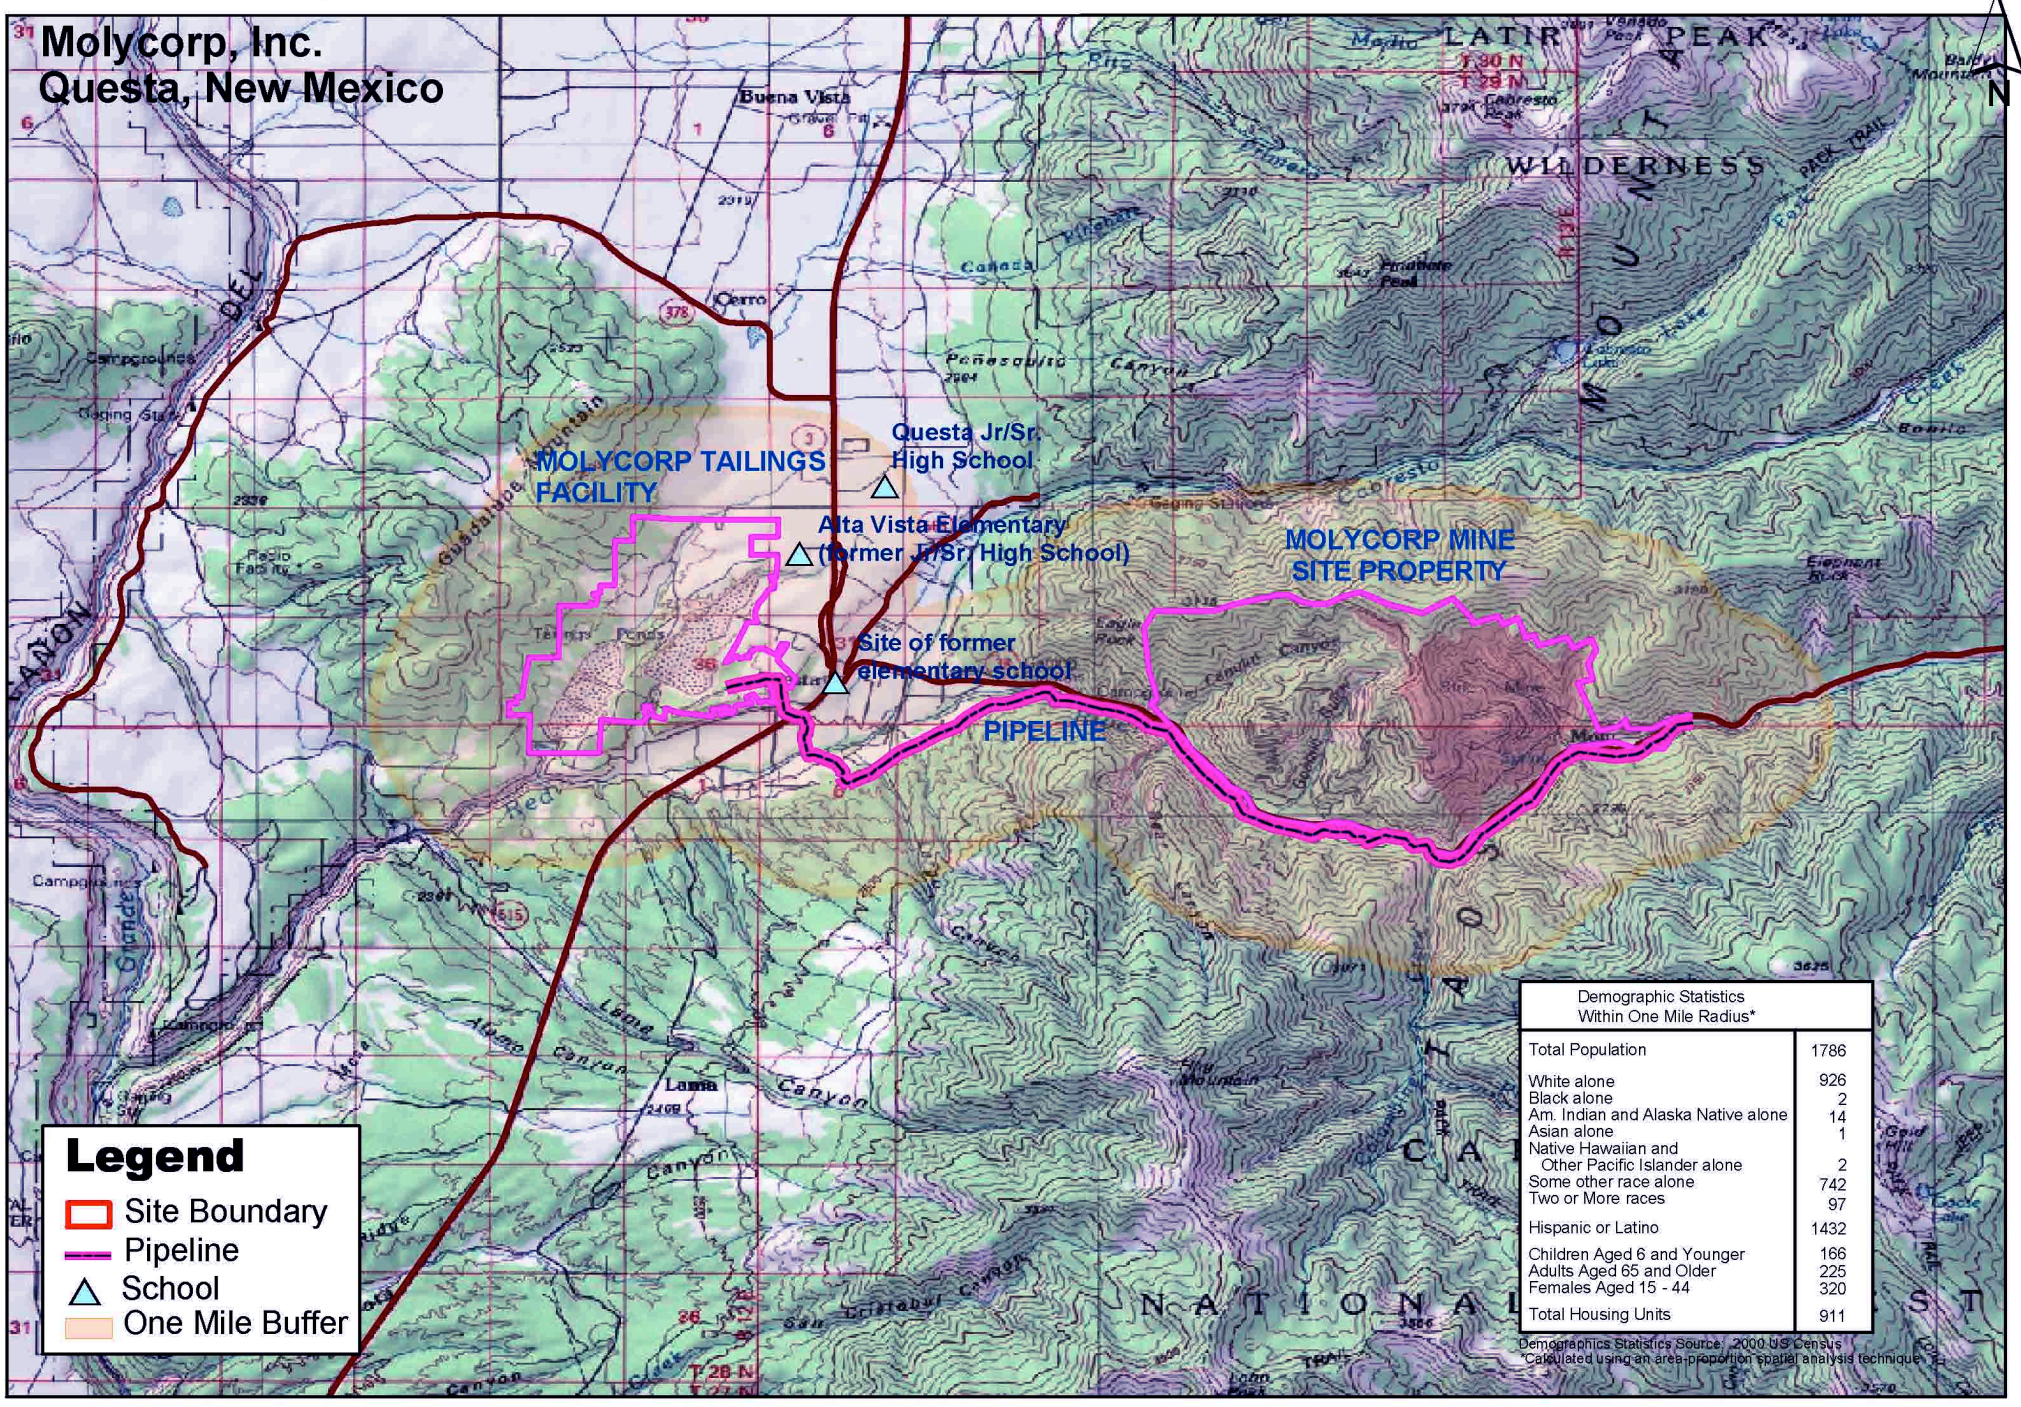

Figure 1. Site Map and Demographic Information

Legend

- Site Boundary
- Pipeline
- ▲ School
- One Mile Buffer

Demographic Statistics Within One Mile Radius*	
Total Population	1786
White alone	926
Black alone	2
Am. Indian and Alaska Native alone	14
Asian alone	1
Native Hawaiian and Other Pacific Islander alone	2
Some other race alone	742
Two or More races	97
Hispanic or Latino	1432
Children Aged 6 and Younger	166
Adults Aged 65 and Older	225
Females Aged 15 - 44	320
Total Housing Units	911

Demographics Statistics Source: 2000 US Census
* Calculated using an area-proportion spatial analysis technique.