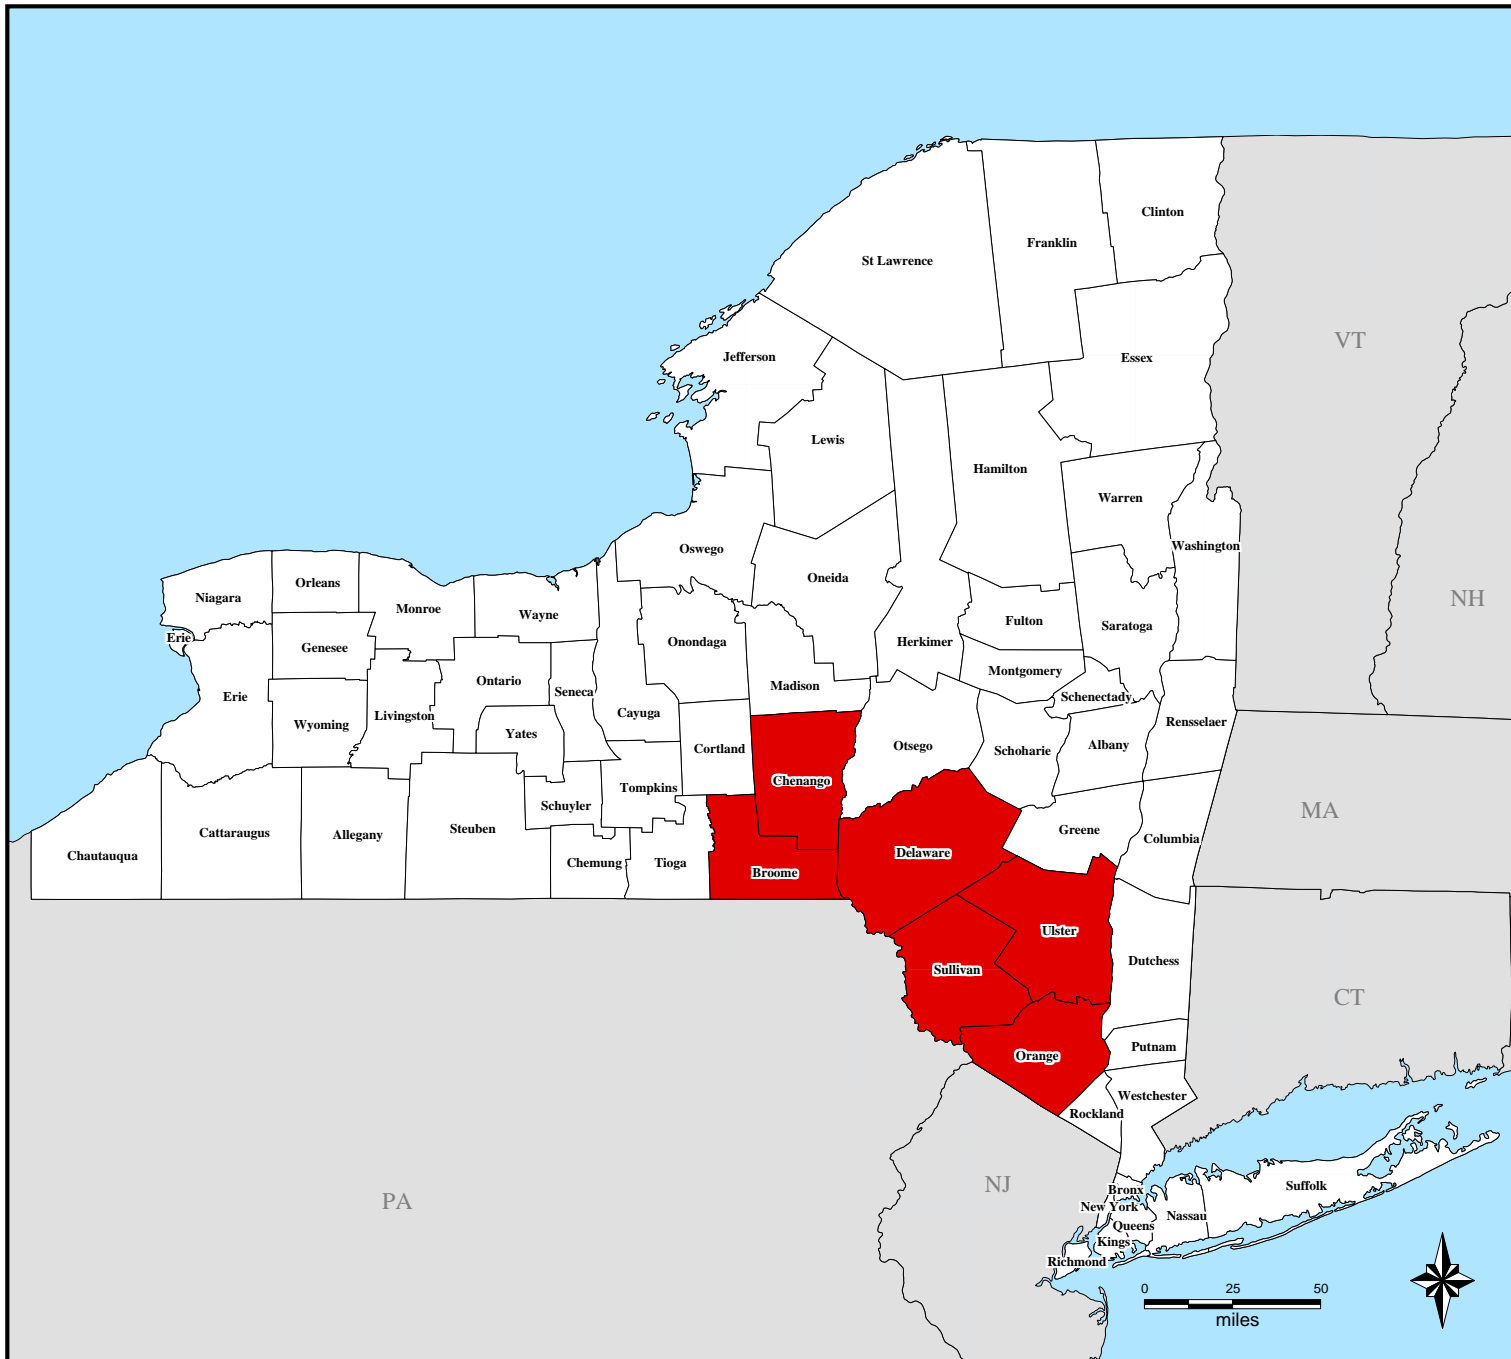

# FEMA-1565-DR, New York

## Disaster Declaration as of 10/01/2004

Location Map

Legend

**Designated Counties**  
(all counties are eligible for Hazard Mitigation)

- Individual Assistance

**FEMA**

ITS Mapping and Analysis Center  
Washington, DC  
10/04/2004 -- 14:16:39 EDT