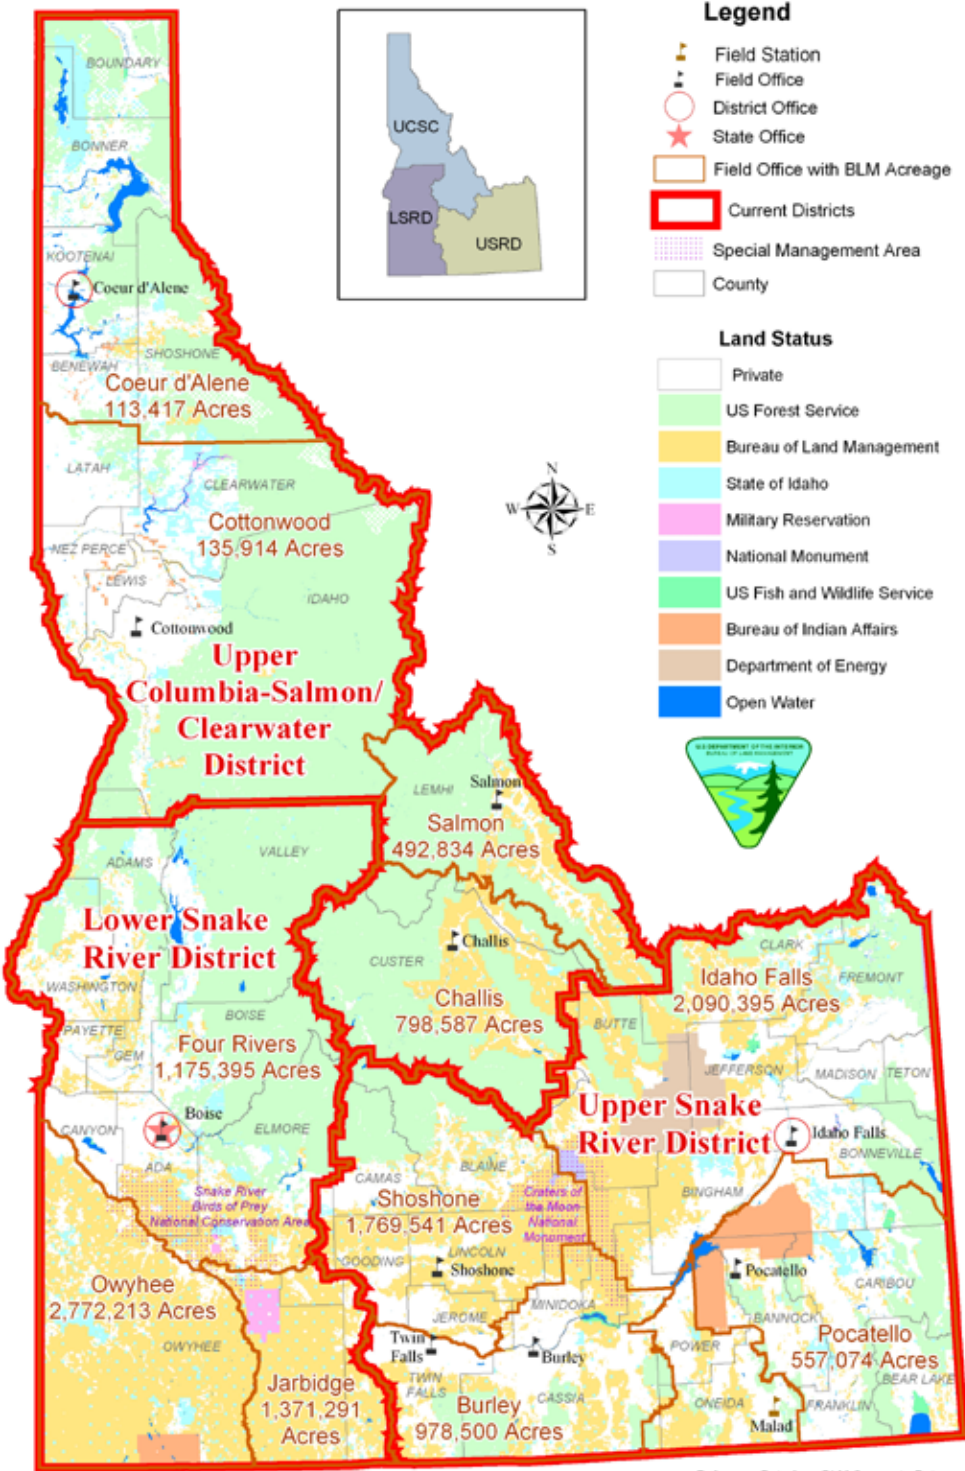

Idaho Bureau of Land Management Current Administrative Districts and Field Offices August 2003

Reference Data from BLM Corporate Data and Idaho Department of Water Resources.
 Projection is UTM Zone 11 NAD 1927 meters.
 Map Printed by BLM Idaho State Office 956 August 2003.
 No warranty is made by the Bureau of Land Management for use of the data for purposes not intended by BLM.
 No warranty is made by the Bureau of Land Management as to the accuracy, reliability, or completeness of these data for individual use or aggregate use with other data.