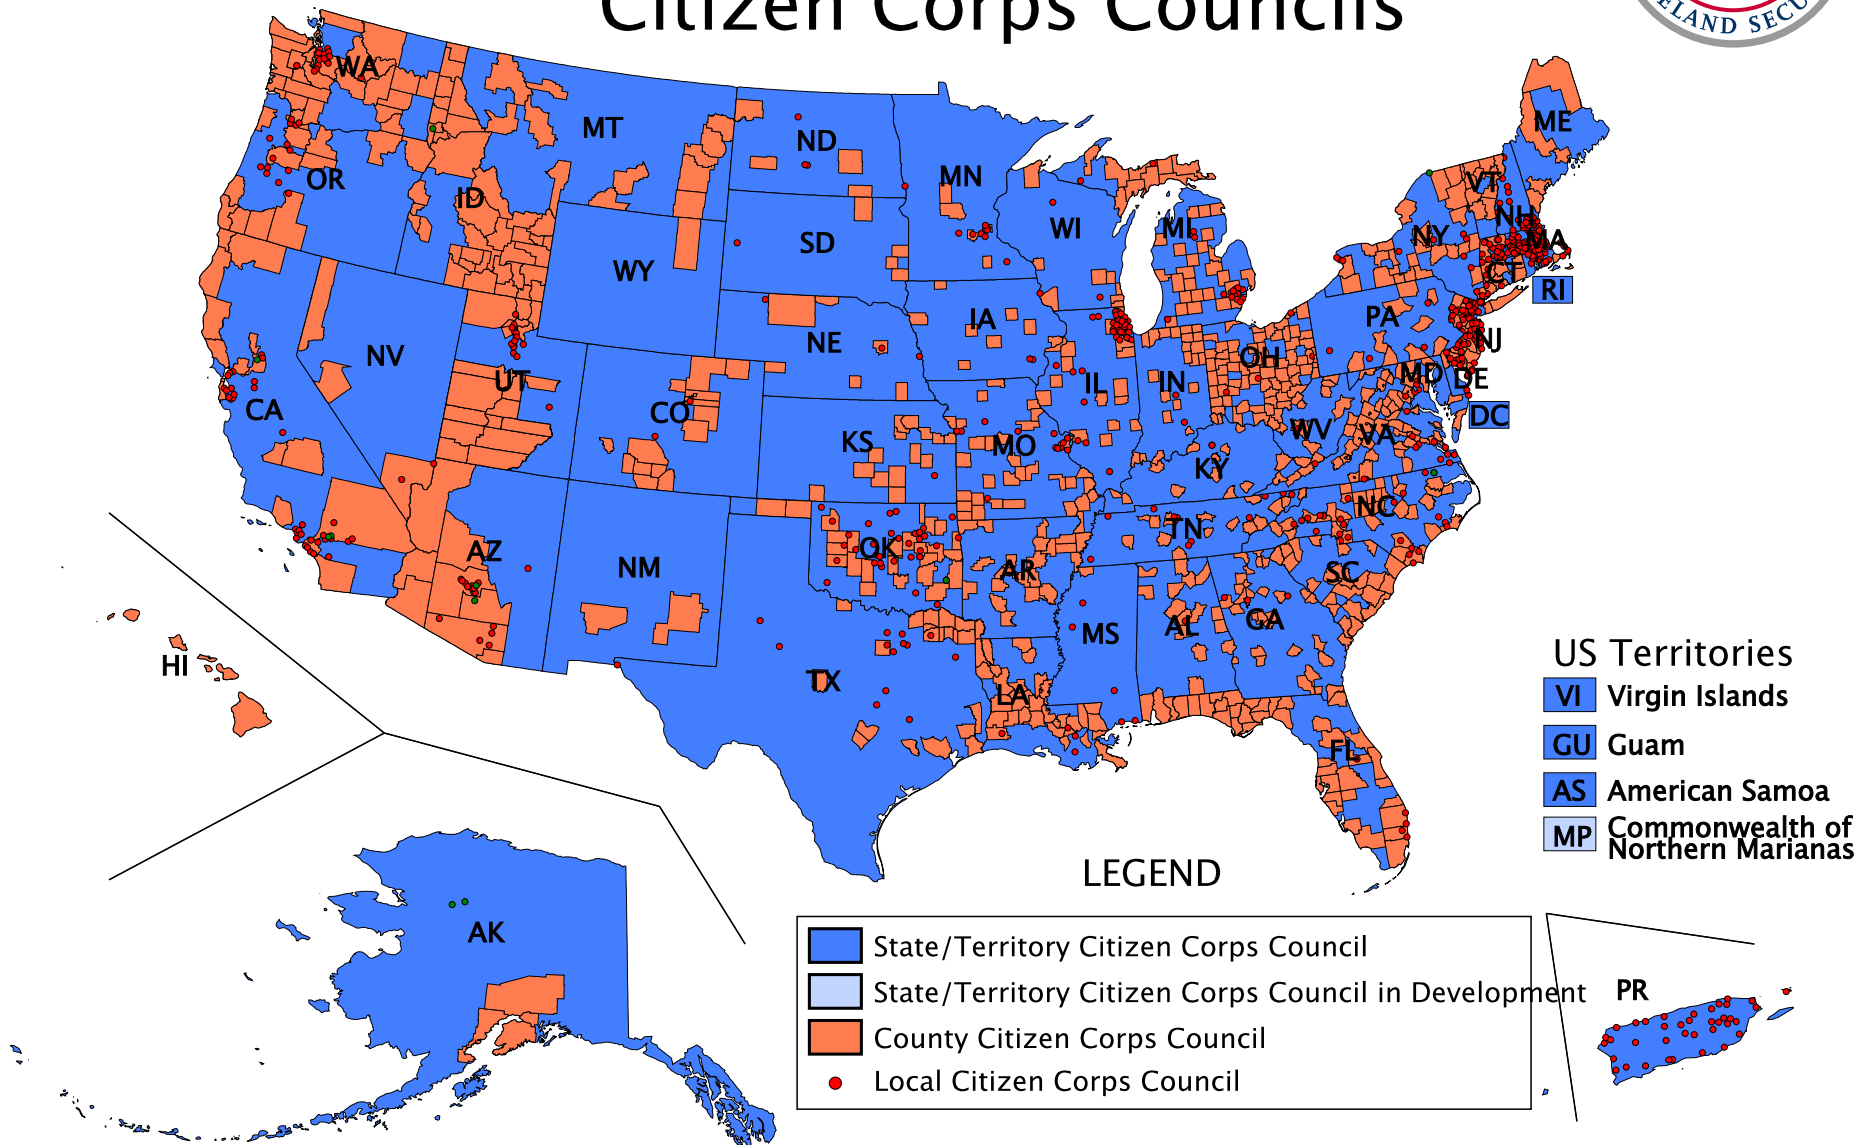

Citizen Corps Councils

Total Active State/Territory Citizen Corps Councils: 54
 Total Active County/Local Citizen Corps Councils: 1372
 Population Served, based on 2000 Census Data: 153,879,534 (53% of total US population) 10/14/2004