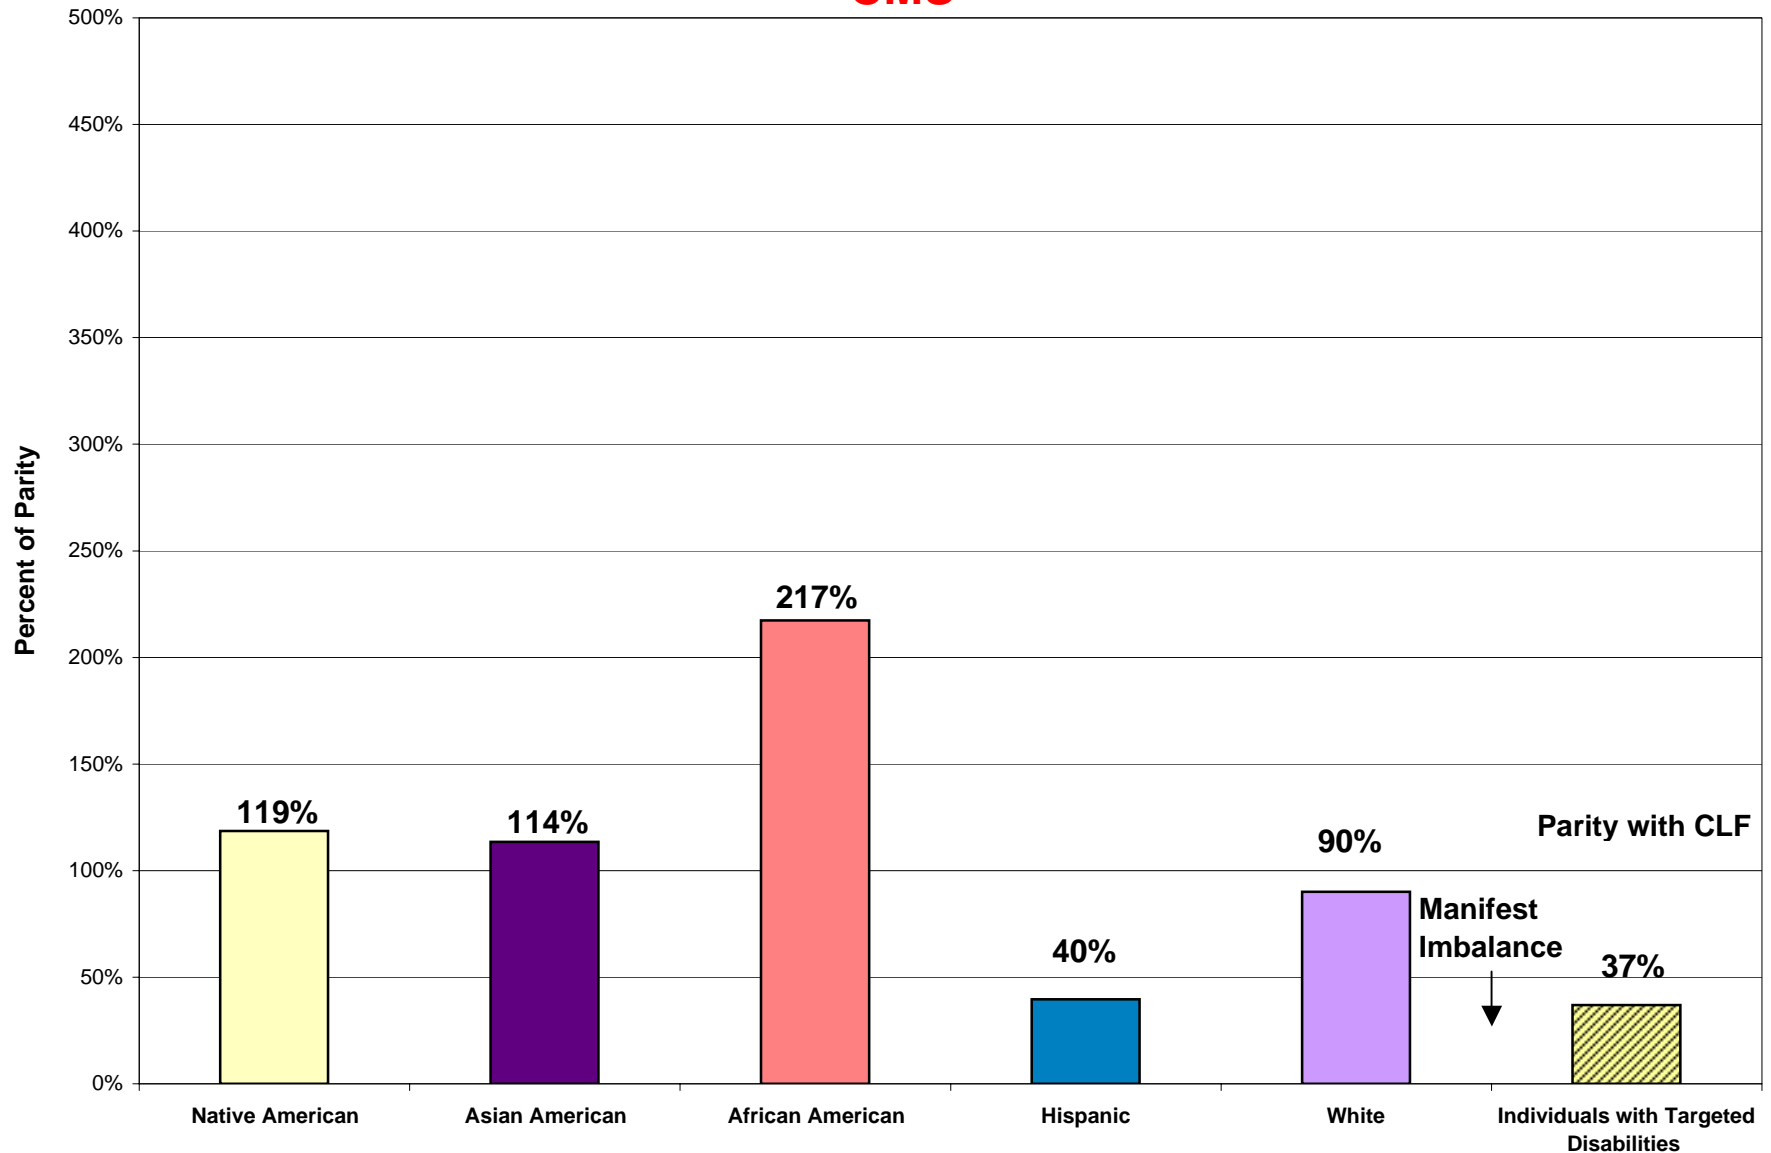

## Parity for EEO Groups with the National Civilian Labor Force (CLF)<sup>1</sup> in **CMS**

<sup>1</sup> National CLF percentages based on 2000 OPM Office of Diversity estimates and indicate level of parity with CLF.