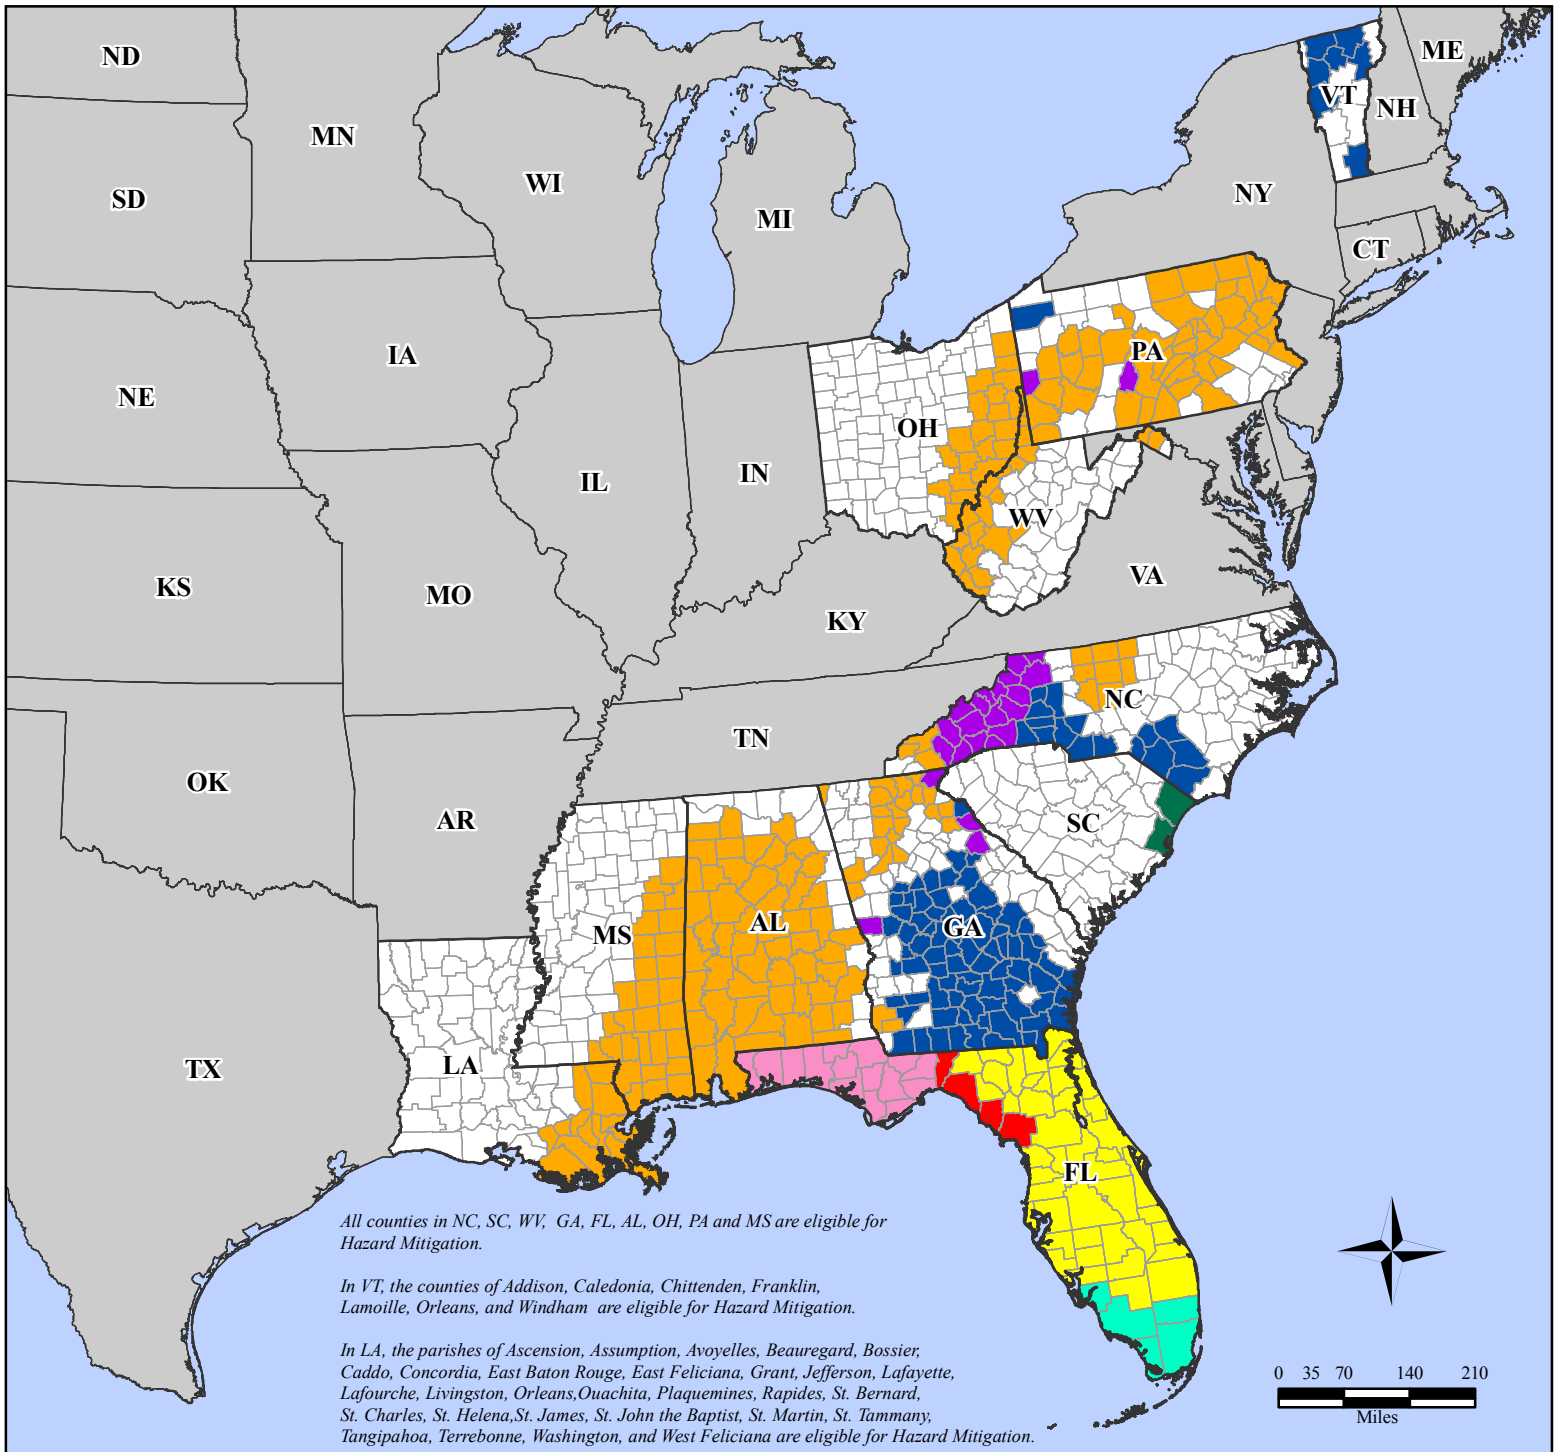

Hurricanes Ivan/Charley/Frances/Jeanne Designated Counties as of 09/30/2004

Location Map

Counties with any Designation, by Storm

- Frances
- Charley
- Charley/Frances
- Charley/Frances/Jeanne
- Ivan
- Ivan/Frances
- Ivan/Charley/Frances
- Ivan/Charley/Frances/Jeanne

FEMA

ITS Mapping and Analysis Center
Washington, DC
10/01/04 -- 12:30:00 EDT