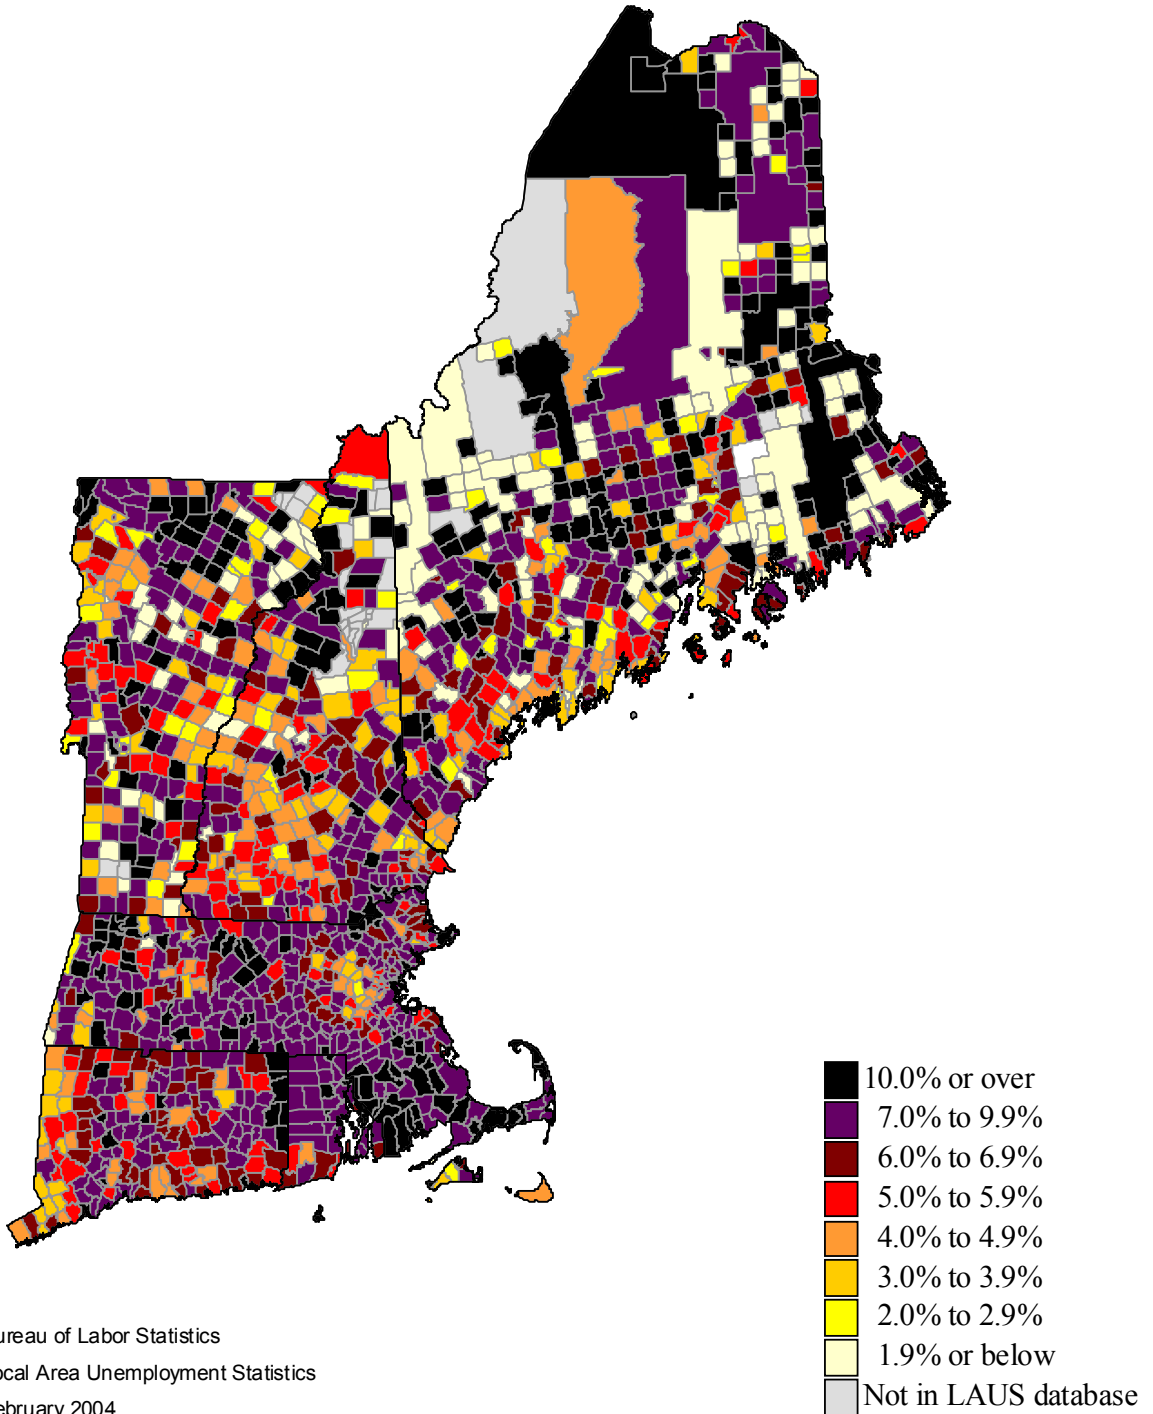

Unemployment rates in New England by Minor Civil Division, 1990 annual averages

(U.S. rate = 5.6 percent)

SOURCE: Bureau of Labor Statistics
Local Area Unemployment Statistics
February 2004

Unemployment rates in New England by Minor Civil Division, 1991 annual averages

(U.S. rate = 6.8 percent)

SOURCE: Bureau of Labor Statistics
Local Area Unemployment Statistics
February 2004

Unemployment rates in New England by Minor Civil Division, 1992 annual averages

(U.S. rate = 7.5 percent)

SOURCE: Bureau of Labor Statistics
Local Area Unemployment Statistics
February 2004

Unemployment rates in New England by Minor Civil Division, 1993 annual averages

(U.S. rate = 6.9 percent)

SOURCE: Bureau of Labor Statistics
Local Area Unemployment Statistics
February 2004

Unemployment rates in New England by Minor Civil Division, 1994 annual averages

(U.S. rate = 6.1 percent)

SOURCE: Bureau of Labor Statistics
Local Area Unemployment Statistics
February 2004

Unemployment rates in New England by Minor Civil Division, 1995 annual averages