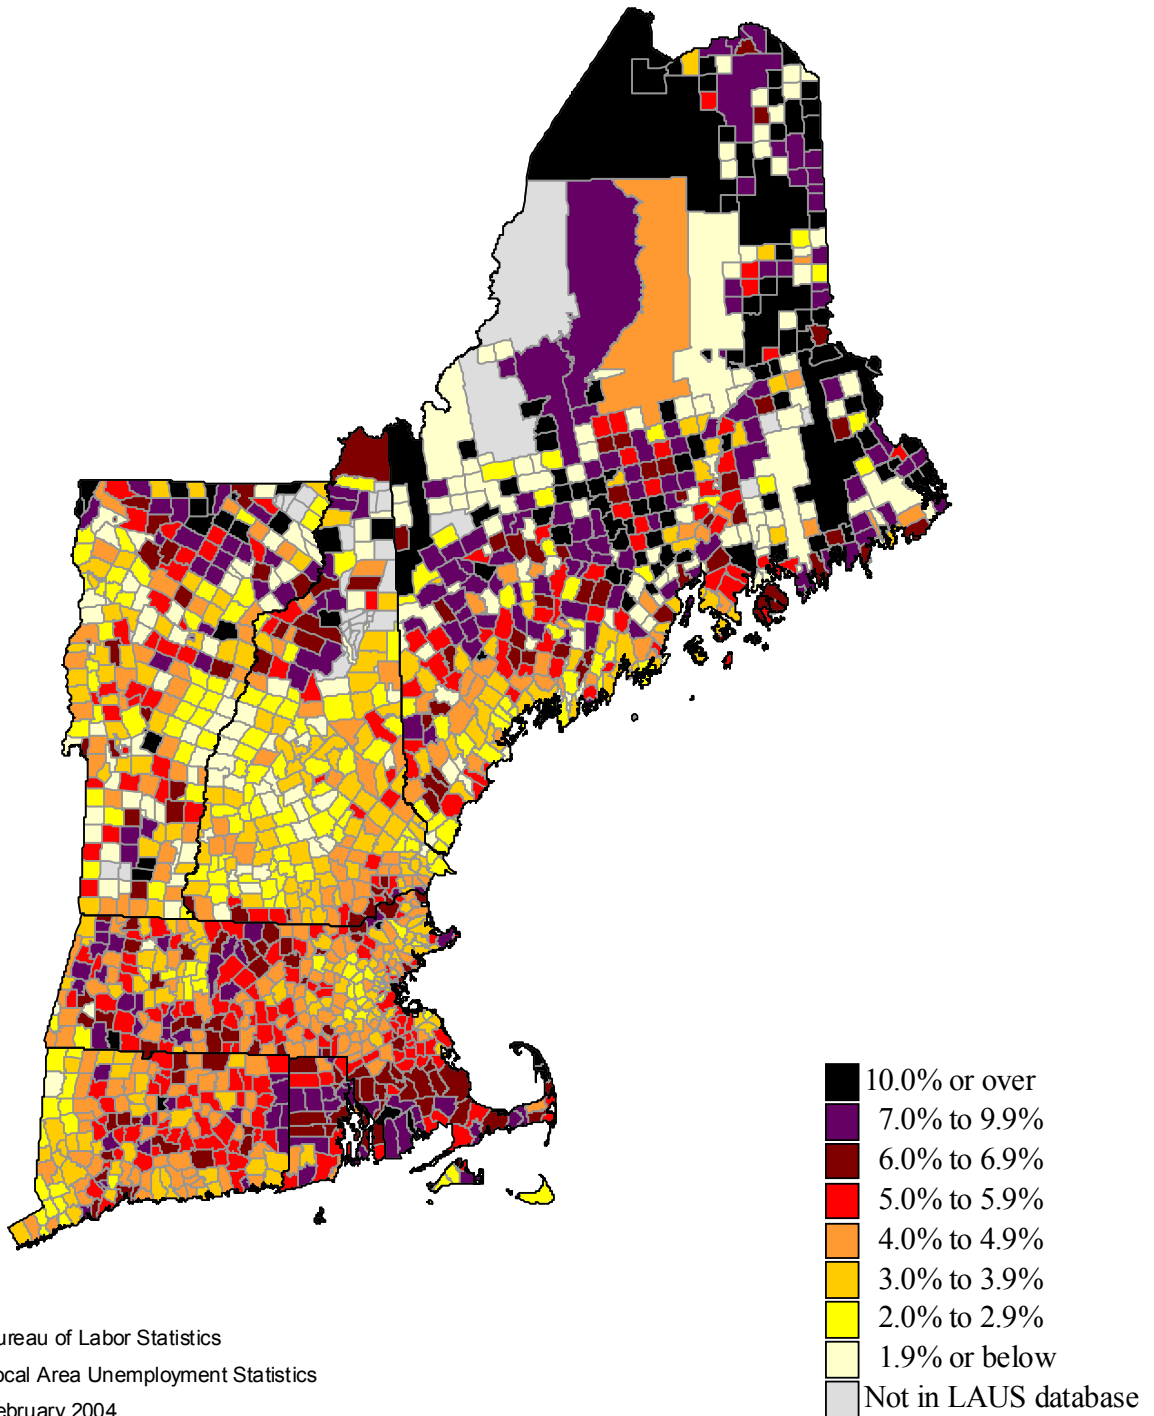

Unemployment rates in New England by Minor Civil Division, 1990 annual averages

(U.S. rate = 5.6 percent)

SOURCE: Bureau of Labor Statistics
Local Area Unemployment Statistics
February 2004

Unemployment rates in New England by Minor Civil Division, 1991 annual averages

SOURCE: Bureau of Labor Statistics
Local Area Unemployment Statistics
February 2004

Unemployment rates in New England by Minor Civil Division, 1993 annual averages

(U.S. rate = 6.9 percent)

SOURCE: Bureau of Labor Statistics
Local Area Unemployment Statistics
February 2004

Unemployment rates in New England by Minor Civil Division, 1994 annual averages

(U.S. rate = 6.1 percent)

SOURCE: Bureau of Labor Statistics
Local Area Unemployment Statistics
February 2004

Unemployment rates in New England by Minor Civil Division, 1995 annual averages

(U.S. rate = 5.6 percent)

SOURCE: Bureau of Labor Statistics
Local Area Unemployment Statistics
February 2004

Unemployment rates in New England by Minor Civil Division, 1996 annual averages

(U.S. rate = 5.4 percent)