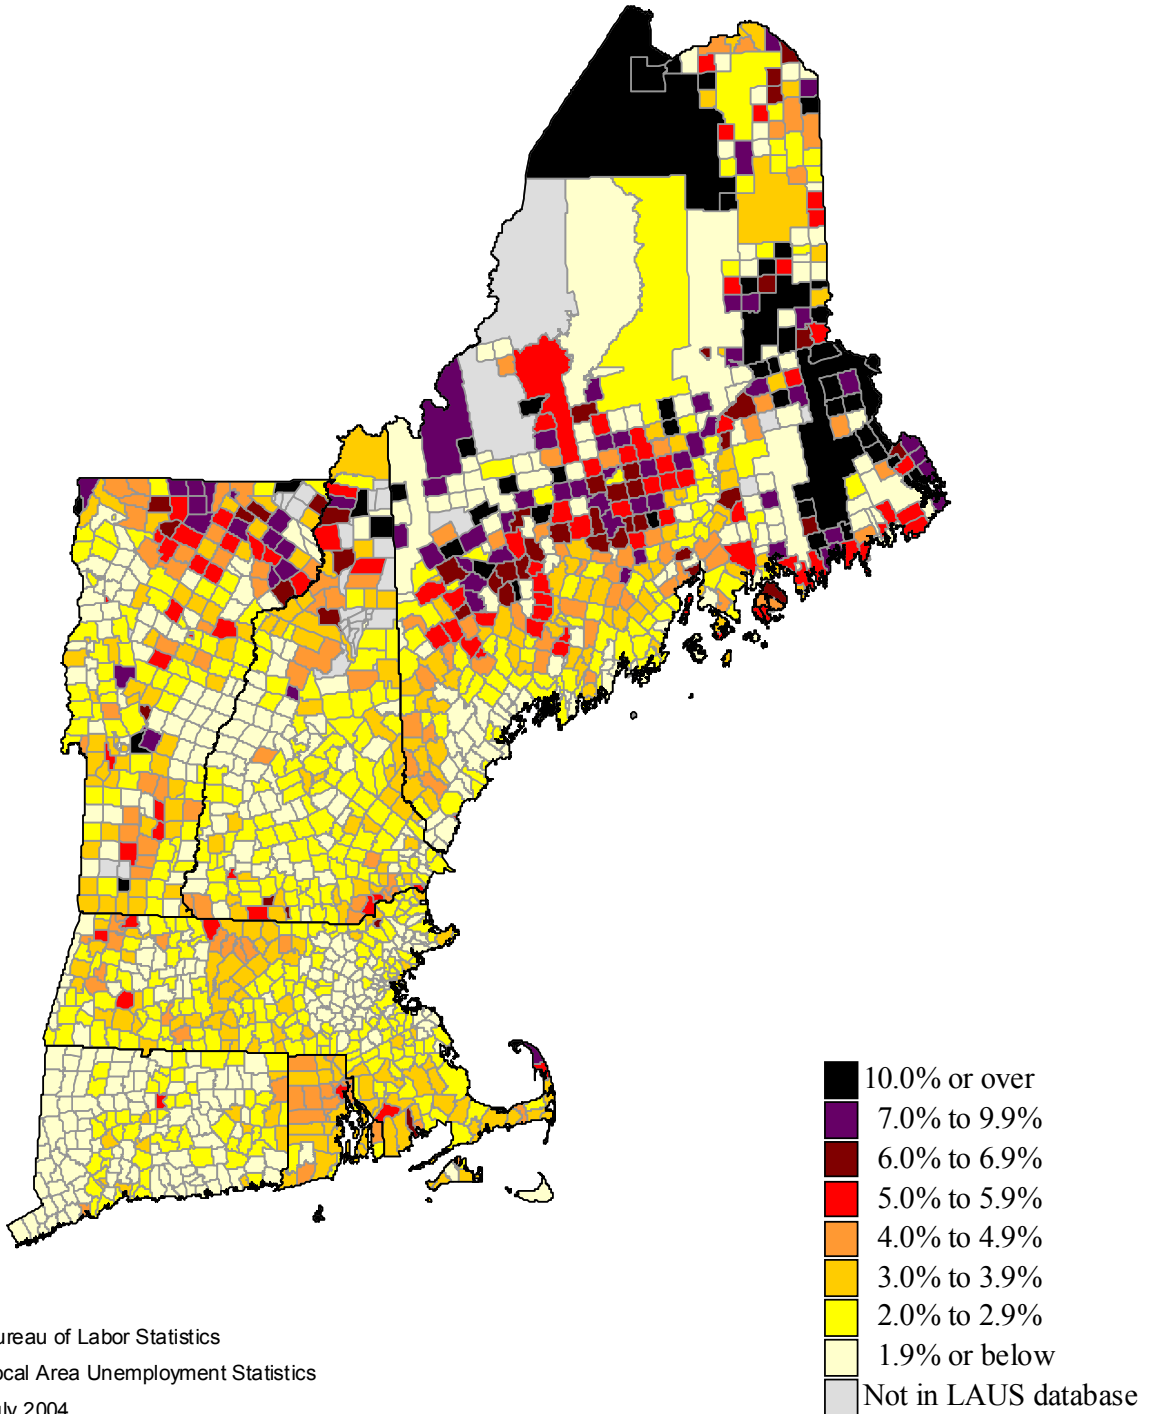

Unemployment rates in New England by Minor Civil Division, 1998 annual averages

(U.S. rate = 4.5 percent)

SOURCE: Bureau of Labor Statistics
Local Area Unemployment Statistics
February 2004

Unemployment rates in New England by Minor Civil Division, 1999 annual averages

(U.S. rate = 4.2 percent)

SOURCE: Bureau of Labor Statistics
Local Area Unemployment Statistics
February 2004

Unemployment rates in New England by Minor Civil Division, 2000 annual averages

(U.S. rate = 4.0 percent)