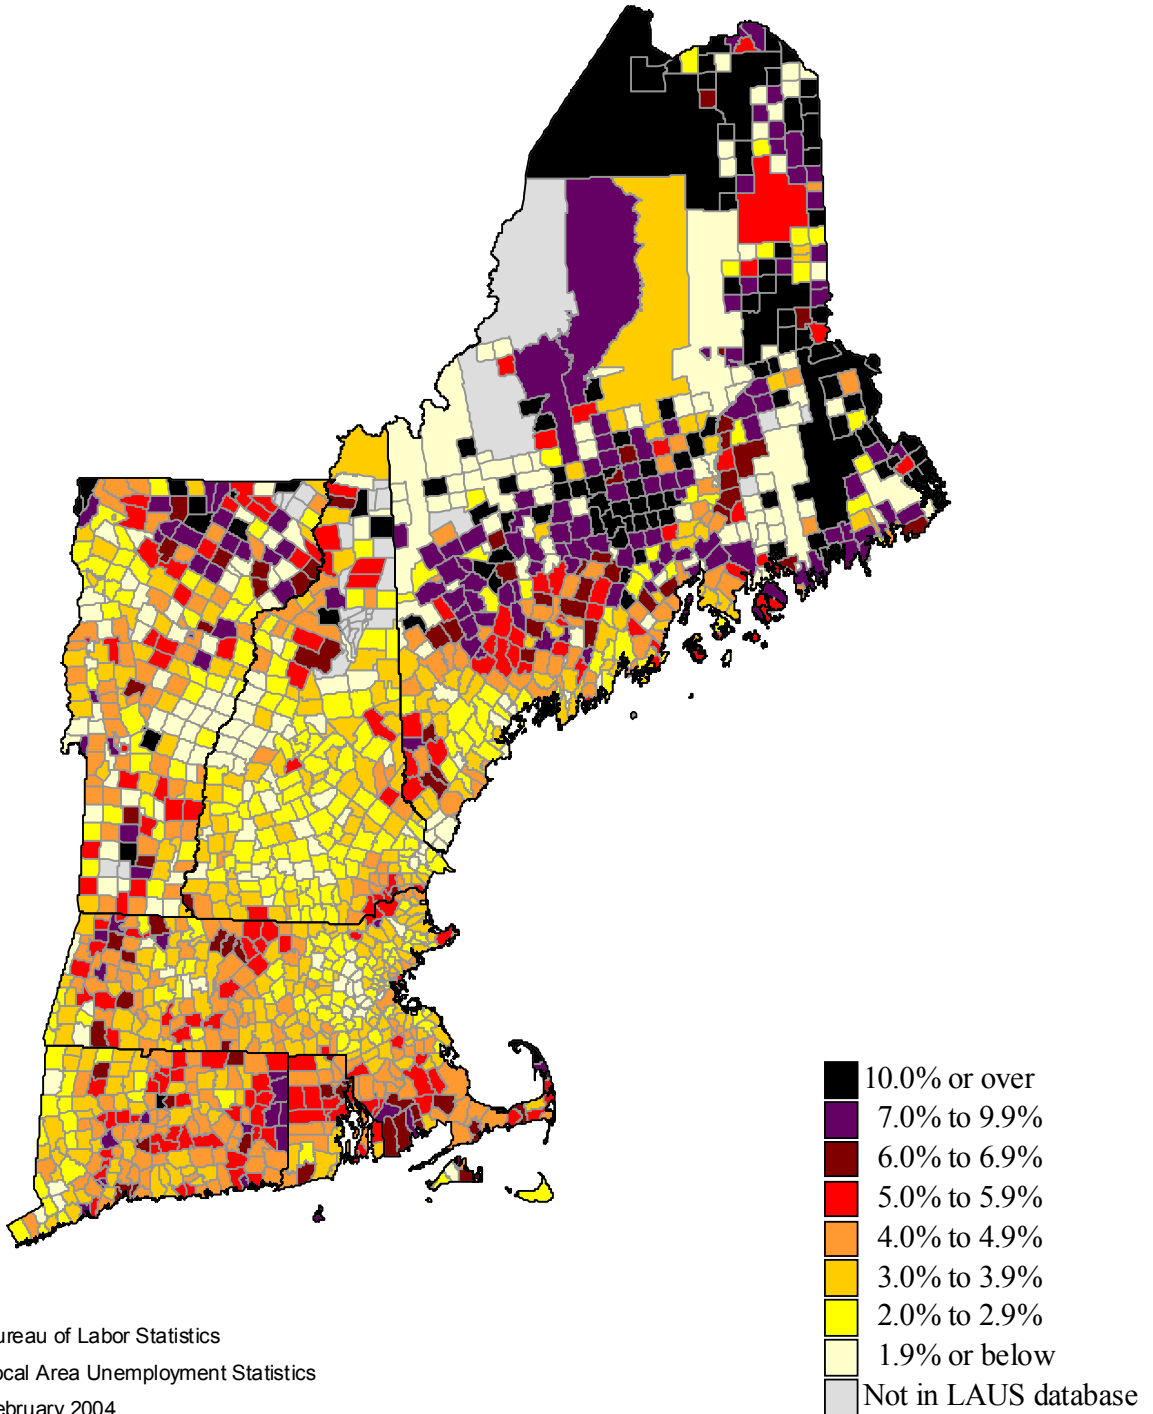

Unemployment rates in New England by Minor Civil Division, 1997 annual averages

(U.S. rate = 4.9 percent)

SOURCE: Bureau of Labor Statistics
Local Area Unemployment Statistics
February 2004