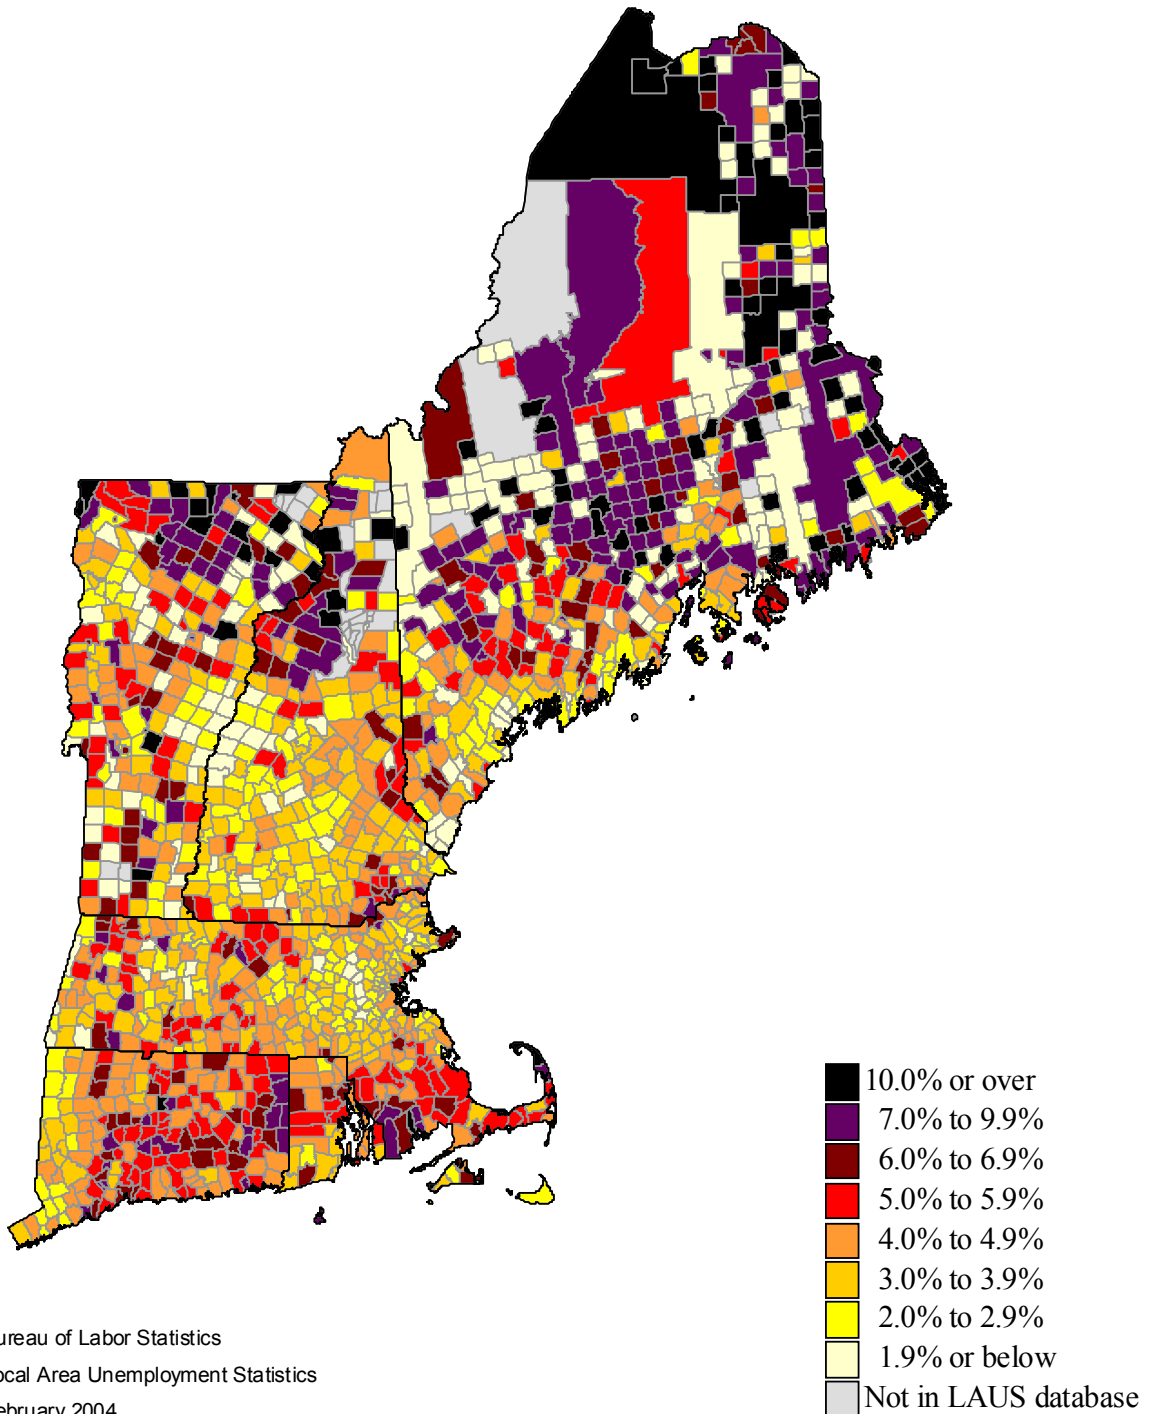

Unemployment rates in New England by Minor Civil Division, 1990 annual averages

(U.S. rate = 5.6 percent)

SOURCE: Bureau of Labor Statistics
Local Area Unemployment Statistics
February 2004

Unemployment rates in New England by Minor Civil Division, 1991 annual averages

SOURCE: Bureau of Labor Statistics
Local Area Unemployment Statistics
February 2004

Unemployment rates in New England by Minor Civil Division, 1993 annual averages

(U.S. rate = 6.9 percent)

SOURCE: Bureau of Labor Statistics
Local Area Unemployment Statistics
February 2004

Unemployment rates in New England by Minor Civil Division, 1994 annual averages

(U.S. rate = 6.1 percent)

SOURCE: Bureau of Labor Statistics
Local Area Unemployment Statistics
February 2004

Unemployment rates in New England by Minor Civil Division, 1995 annual averages

(U.S. rate = 5.6 percent)

SOURCE: Bureau of Labor Statistics
Local Area Unemployment Statistics
February 2004

Unemployment rates in New England by Minor Civil Division, 1996 annual averages

(U.S. rate = 5.4 percent)