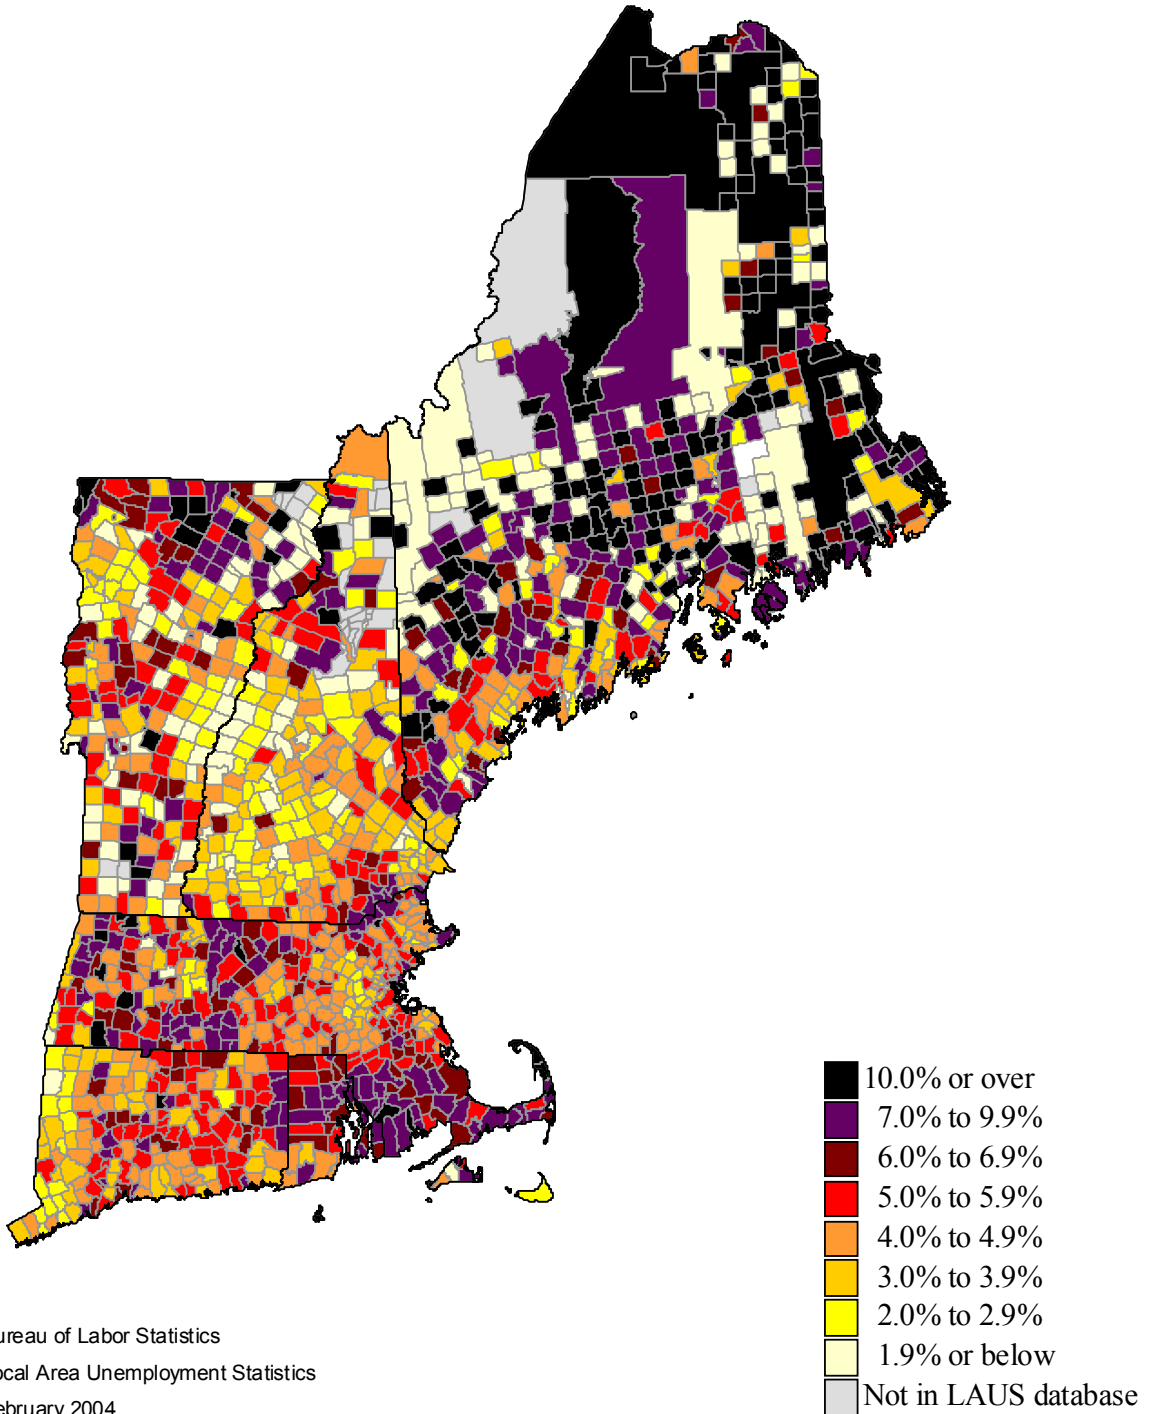

Unemployment rates in New England by Minor Civil Division, 1990 annual averages

(U.S. rate = 5.6 percent)

SOURCE: Bureau of Labor Statistics
Local Area Unemployment Statistics
February 2004

Unemployment rates in New England by Minor Civil Division, 1991 annual averages

(U.S. rate = 6.8 percent)

SOURCE: Bureau of Labor Statistics
Local Area Unemployment Statistics
February 2004

Unemployment rates in New England by Minor Civil Division, 1992 annual averages

(U.S. rate = 7.5 percent)

SOURCE: Bureau of Labor Statistics
Local Area Unemployment Statistics
February 2004

Unemployment rates in New England by Minor Civil Division, 1993 annual averages

(U.S. rate = 6.9 percent)

SOURCE: Bureau of Labor Statistics
Local Area Unemployment Statistics
February 2004

Unemployment rates in New England by Minor Civil Division, 1994 annual averages

(U.S. rate = 6.1 percent)

SOURCE: Bureau of Labor Statistics
Local Area Unemployment Statistics
February 2004

Unemployment rates in New England by Minor Civil Division, 1995 annual averages