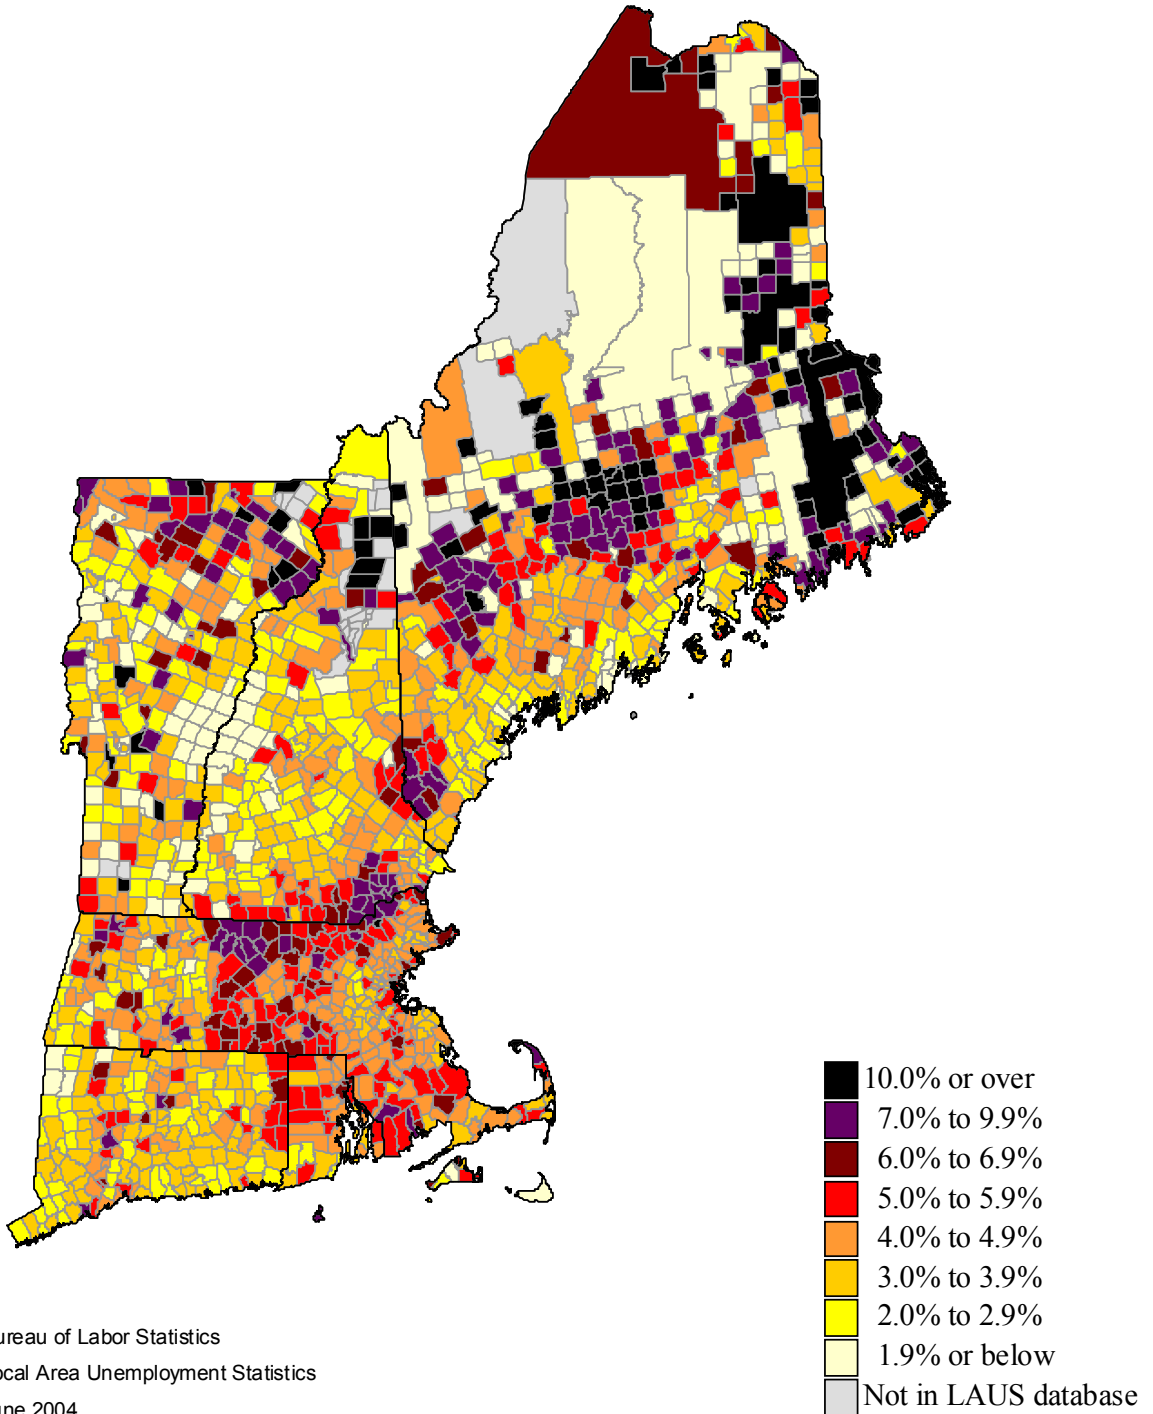

(U.S. rate = 4.2 percent)

SOURCE: Bureau of Labor Statistics
Local Area Unemployment Statistics
February 2004

Unemployment rates in New England by Minor Civil Division, 2000 annual averages

(U.S. rate = 4.0 percent)

SOURCE: Bureau of Labor Statistics
Local Area Unemployment Statistics
July 2004

Unemployment rates in New England by Minor Civil Division, 2001 annual averages

(U.S. rate = 4.7 percent)

SOURCE: Bureau of Labor Statistics
Local Area Unemployment Statistics
June 2004

Unemployment rates in New England by Minor Civil Division, 2002 annual averages

(U.S. rate = 5.8 percent)

SOURCE: Bureau of Labor Statistics
Local Area Unemployment Statistics
June 2004

Unemployment rates in New England by Minor Civil Division, 2003 annual averages