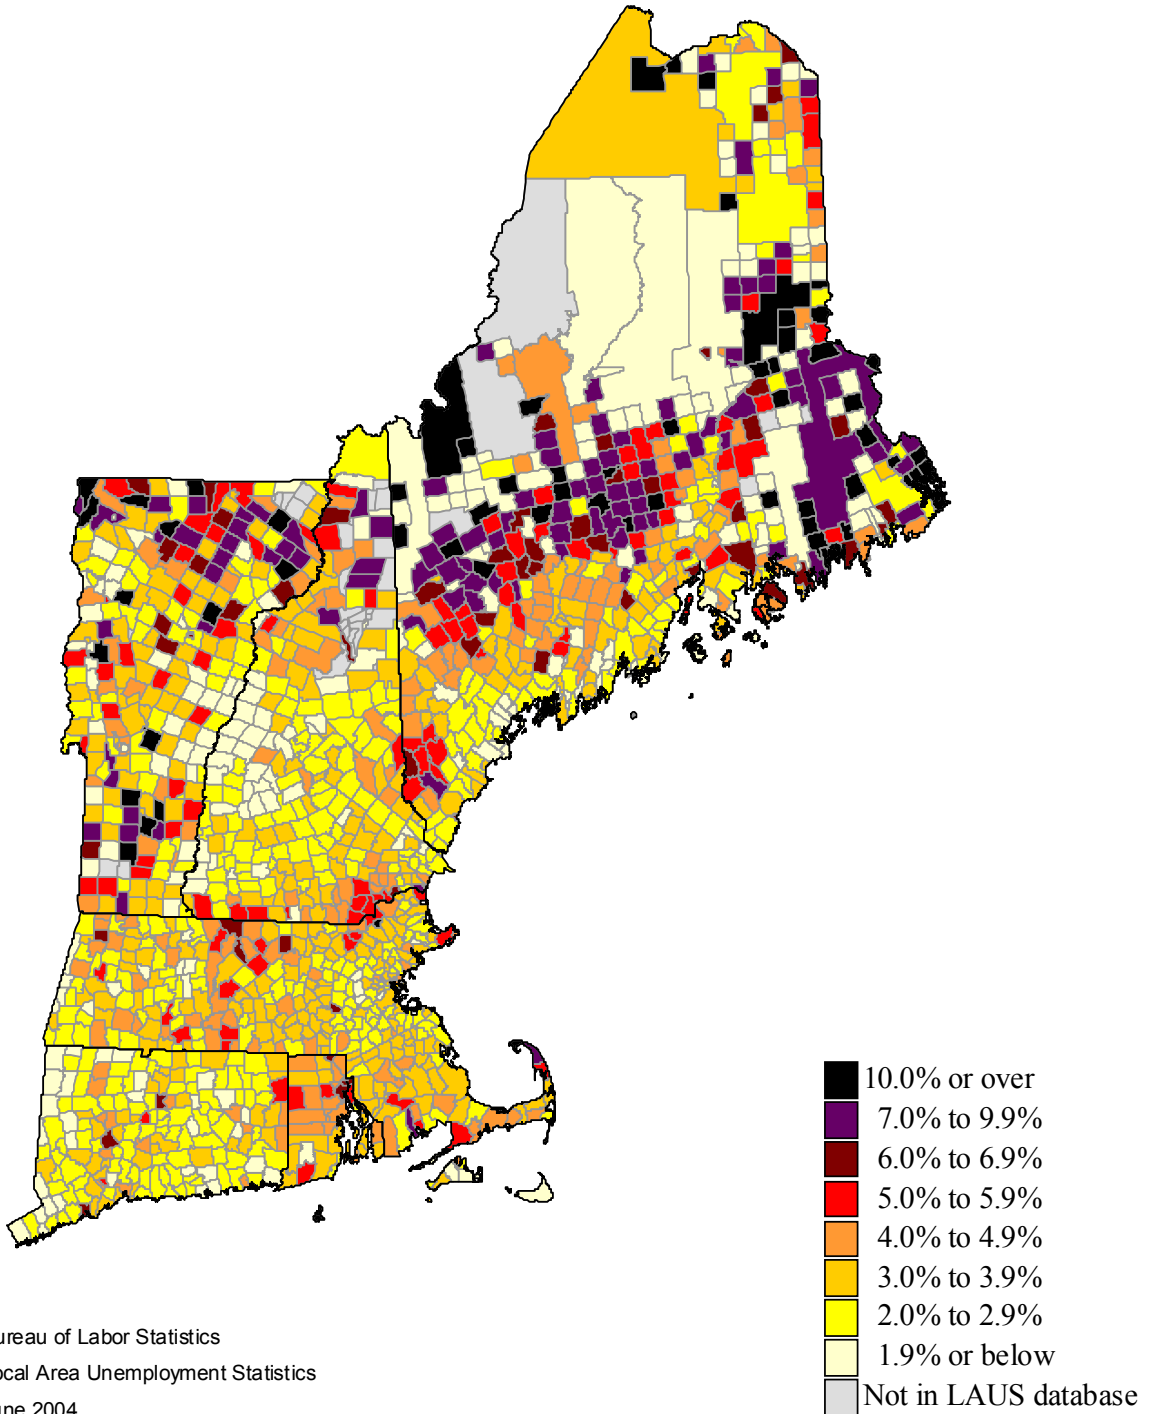

Unemployment rates in New England by Minor Civil Division, 2001 annual averages

(U.S. rate = 4.7 percent)

SOURCE: Bureau of Labor Statistics
Local Area Unemployment Statistics
June 2004