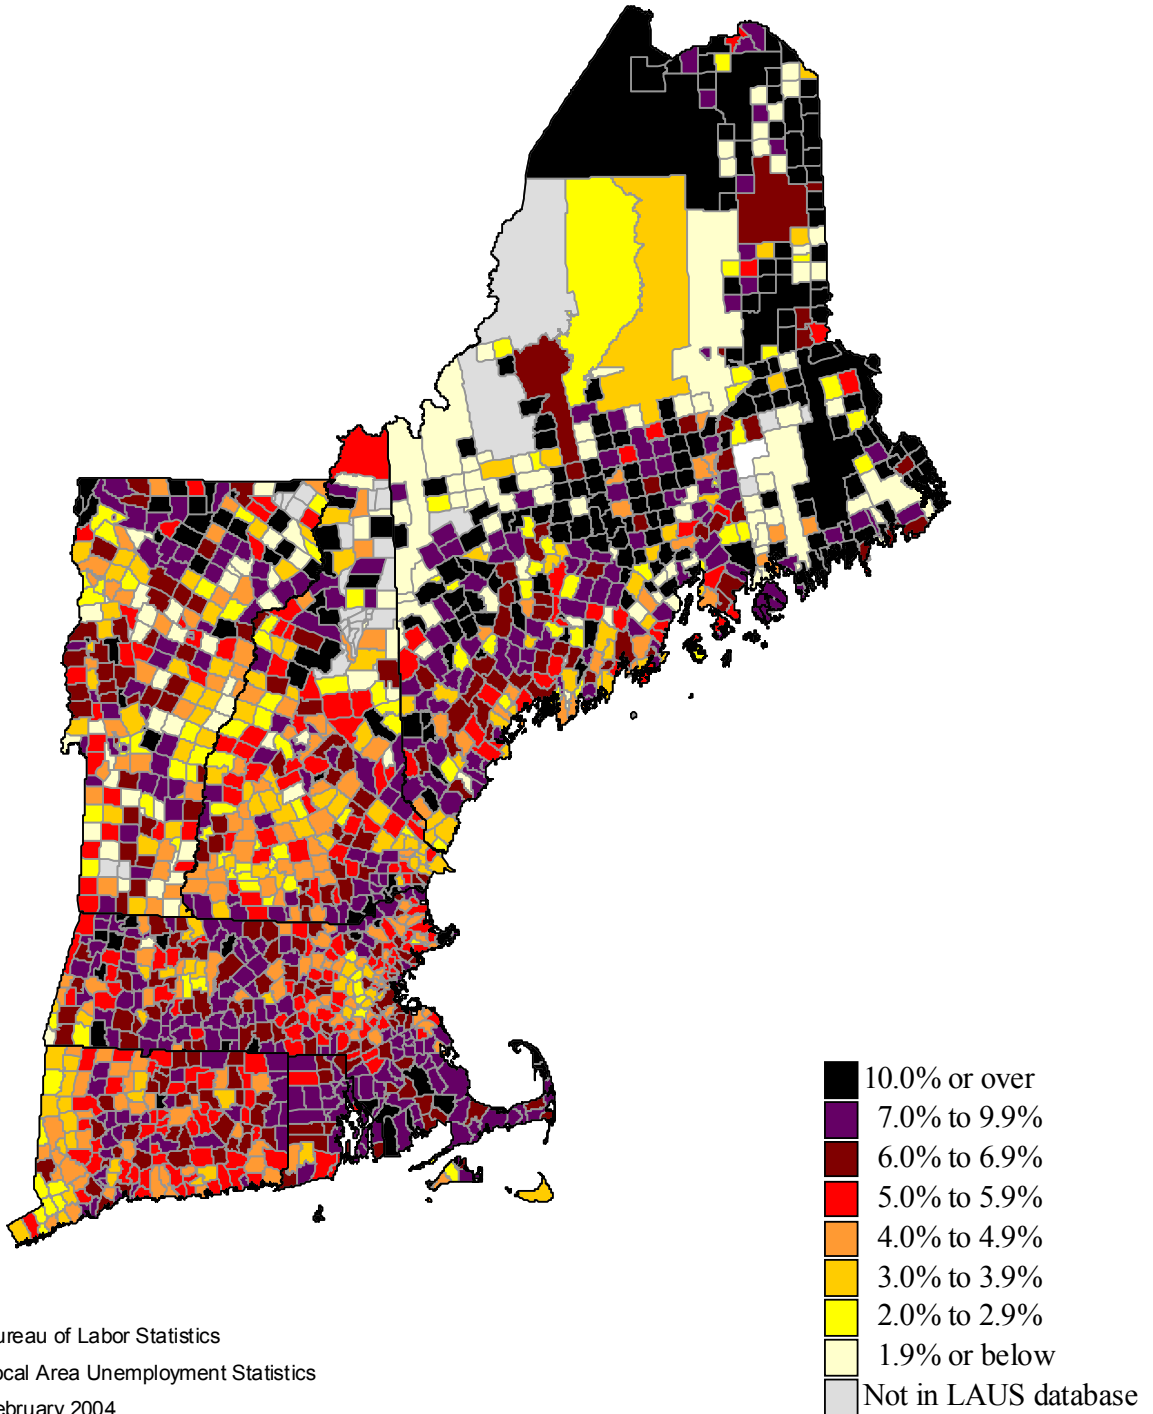

Unemployment rates in New England by Minor Civil Division, 1990 annual averages

(U.S. rate = 5.6 percent)

SOURCE: Bureau of Labor Statistics
Local Area Unemployment Statistics
February 2004

Unemployment rates in New England by Minor Civil Division, 1991 annual averages

(U.S. rate = 6.8 percent)

SOURCE: Bureau of Labor Statistics
Local Area Unemployment Statistics
February 2004

Unemployment rates in New England by Minor Civil Division, 1992 annual averages

(U.S. rate = 7.5 percent)

SOURCE: Bureau of Labor Statistics
Local Area Unemployment Statistics
February 2004

Unemployment rates in New England by Minor Civil Division, 1993 annual averages

(U.S. rate = 6.9 percent)

SOURCE: Bureau of Labor Statistics
Local Area Unemployment Statistics
February 2004

Unemployment rates in New England by Minor Civil Division, 1994 annual averages

(U.S. rate = 6.1 percent)

SOURCE: Bureau of Labor Statistics
Local Area Unemployment Statistics
February 2004

Unemployment rates in New England by Minor Civil Division, 1995 annual averages