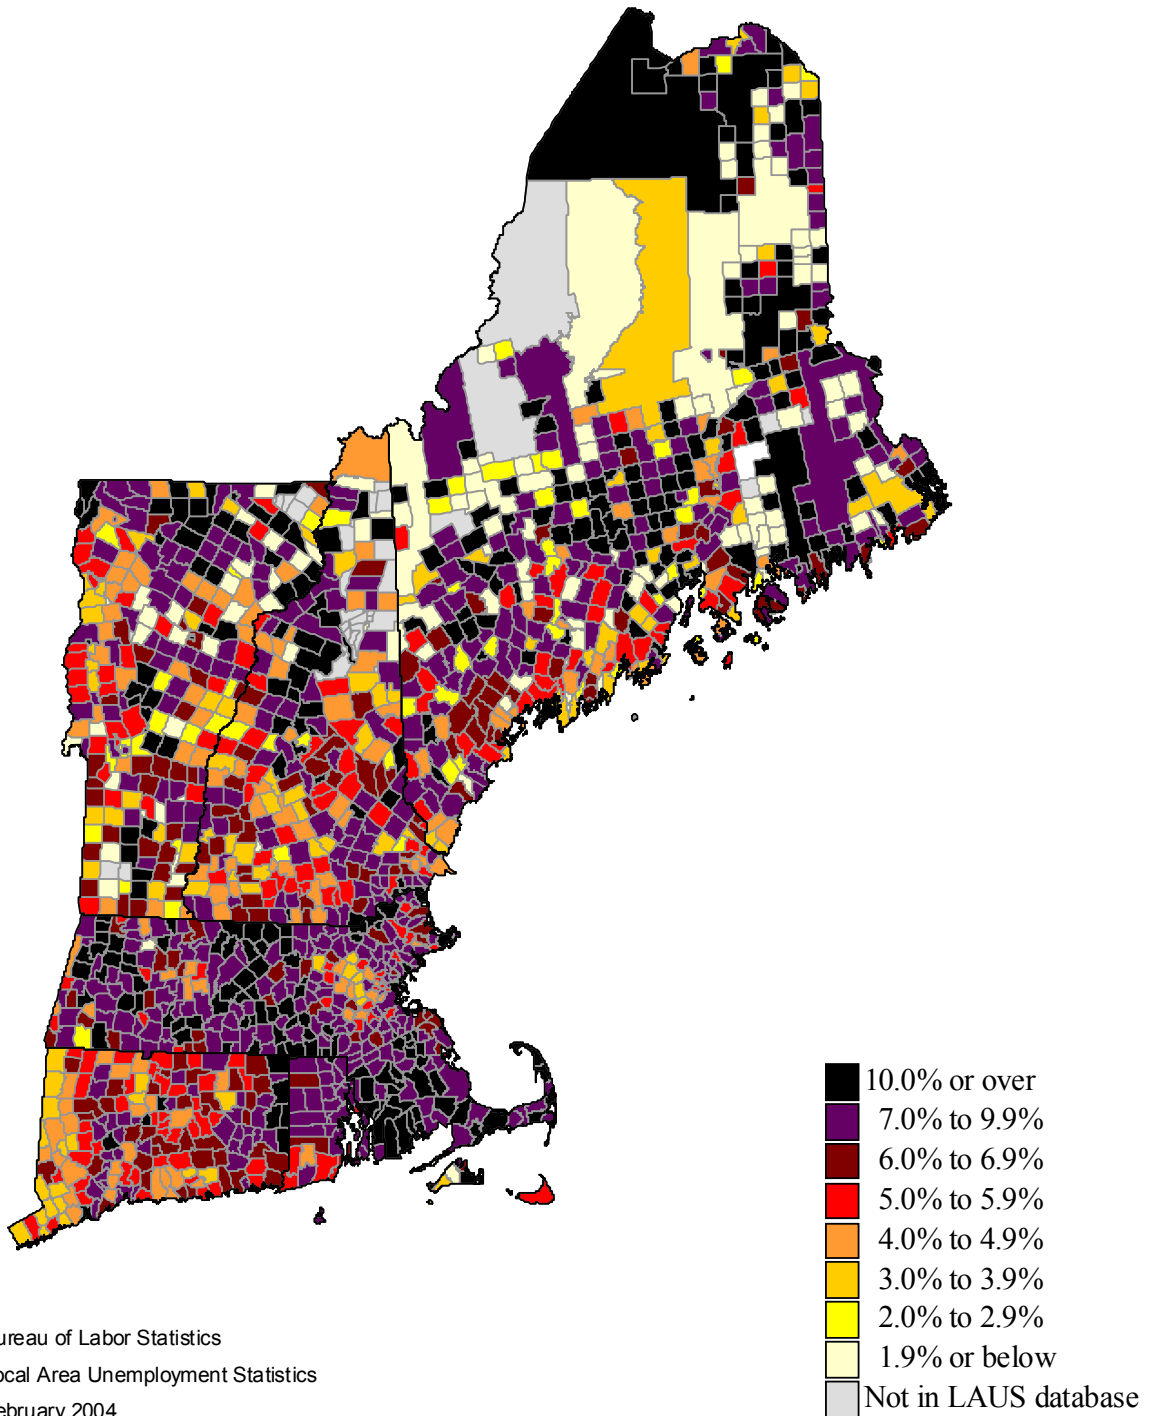

Unemployment rates in New England by Minor Civil Division, 1990 annual averages

(U.S. rate = 5.6 percent)

SOURCE: Bureau of Labor Statistics
Local Area Unemployment Statistics
February 2004

Unemployment rates in New England by Minor Civil Division, 1991 annual averages

(U.S. rate = 6.8 percent)

SOURCE: Bureau of Labor Statistics
Local Area Unemployment Statistics
February 2004

Unemployment rates in New England by Minor Civil Division, 1992 annual averages

(U.S. rate = 7.5 percent)

SOURCE: Bureau of Labor Statistics
Local Area Unemployment Statistics
February 2004

Unemployment rates in New England by Minor Civil Division, 1993 annual averages

(U.S. rate = 6.9 percent)

SOURCE: Bureau of Labor Statistics
Local Area Unemployment Statistics
February 2004

Unemployment rates in New England by Minor Civil Division, 1994 annual averages

(U.S. rate = 6.1 percent)

SOURCE: Bureau of Labor Statistics
Local Area Unemployment Statistics
February 2004

Unemployment rates in New England by Minor Civil Division, 1995 annual averages