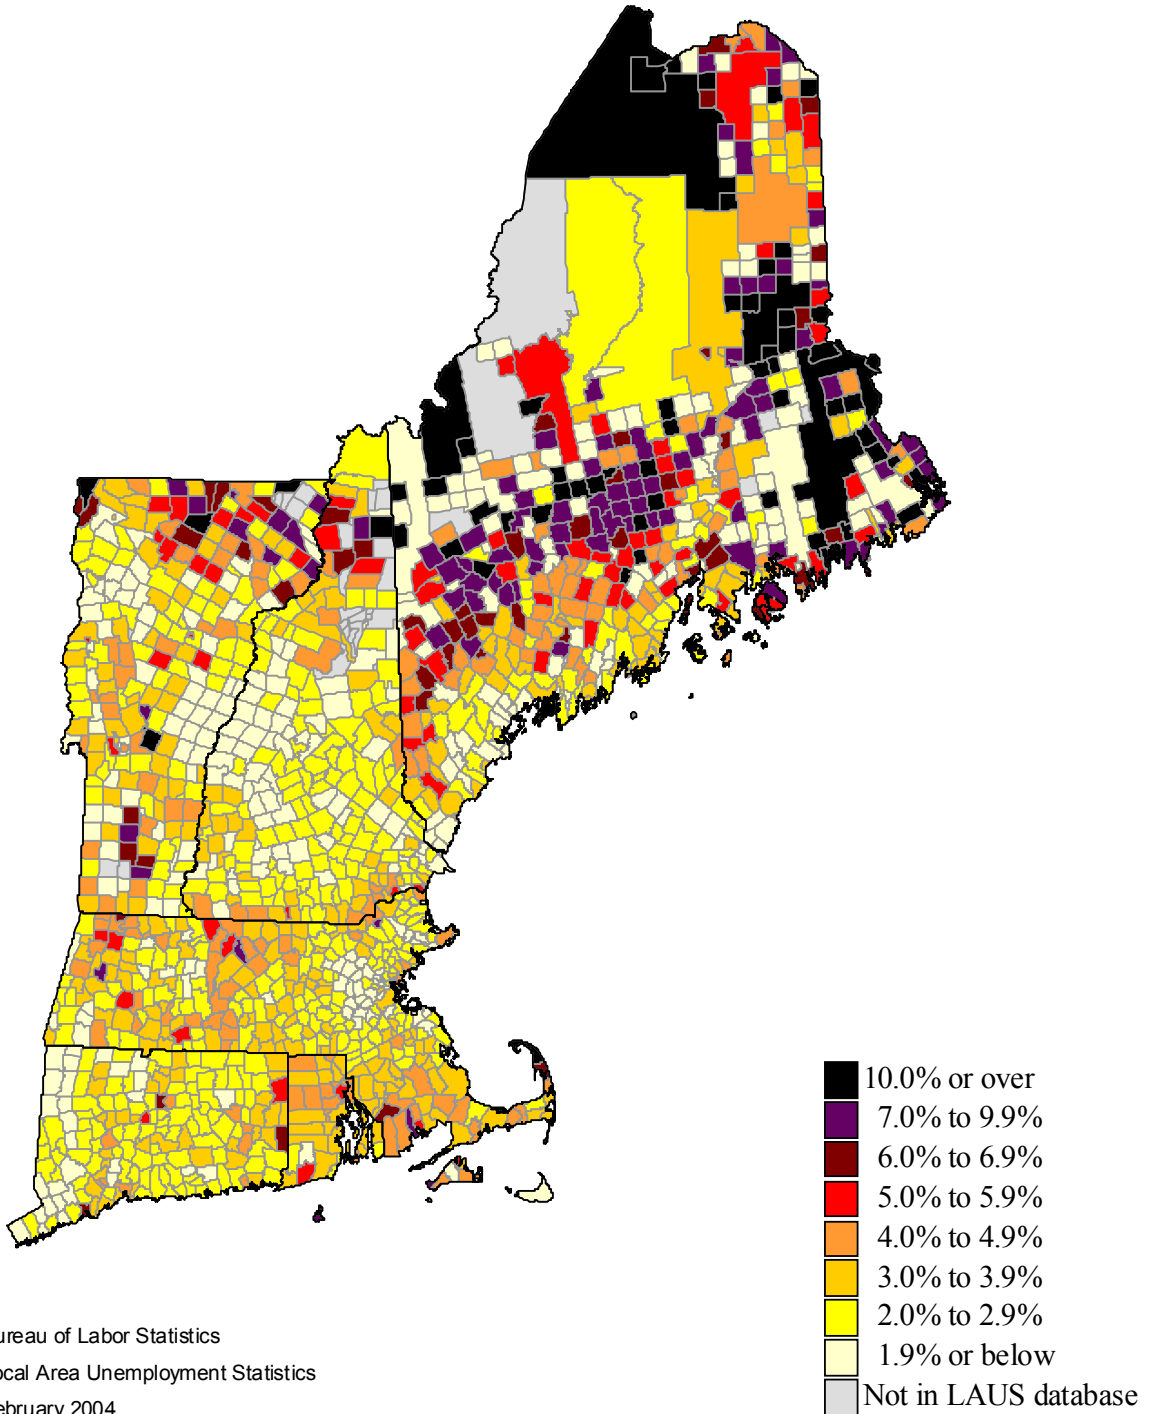

Unemployment rates in New England by Minor Civil Division, 1998 annual averages

(U.S. rate = 4.5 percent)

SOURCE: Bureau of Labor Statistics
Local Area Unemployment Statistics
February 2004

Unemployment rates in New England by Minor Civil Division, 1999 annual averages

(U.S. rate = 4.2 percent)

SOURCE: Bureau of Labor Statistics
Local Area Unemployment Statistics
February 2004

Unemployment rates in New England by Minor Civil Division, 2000 annual averages

(U.S. rate = 4.0 percent)