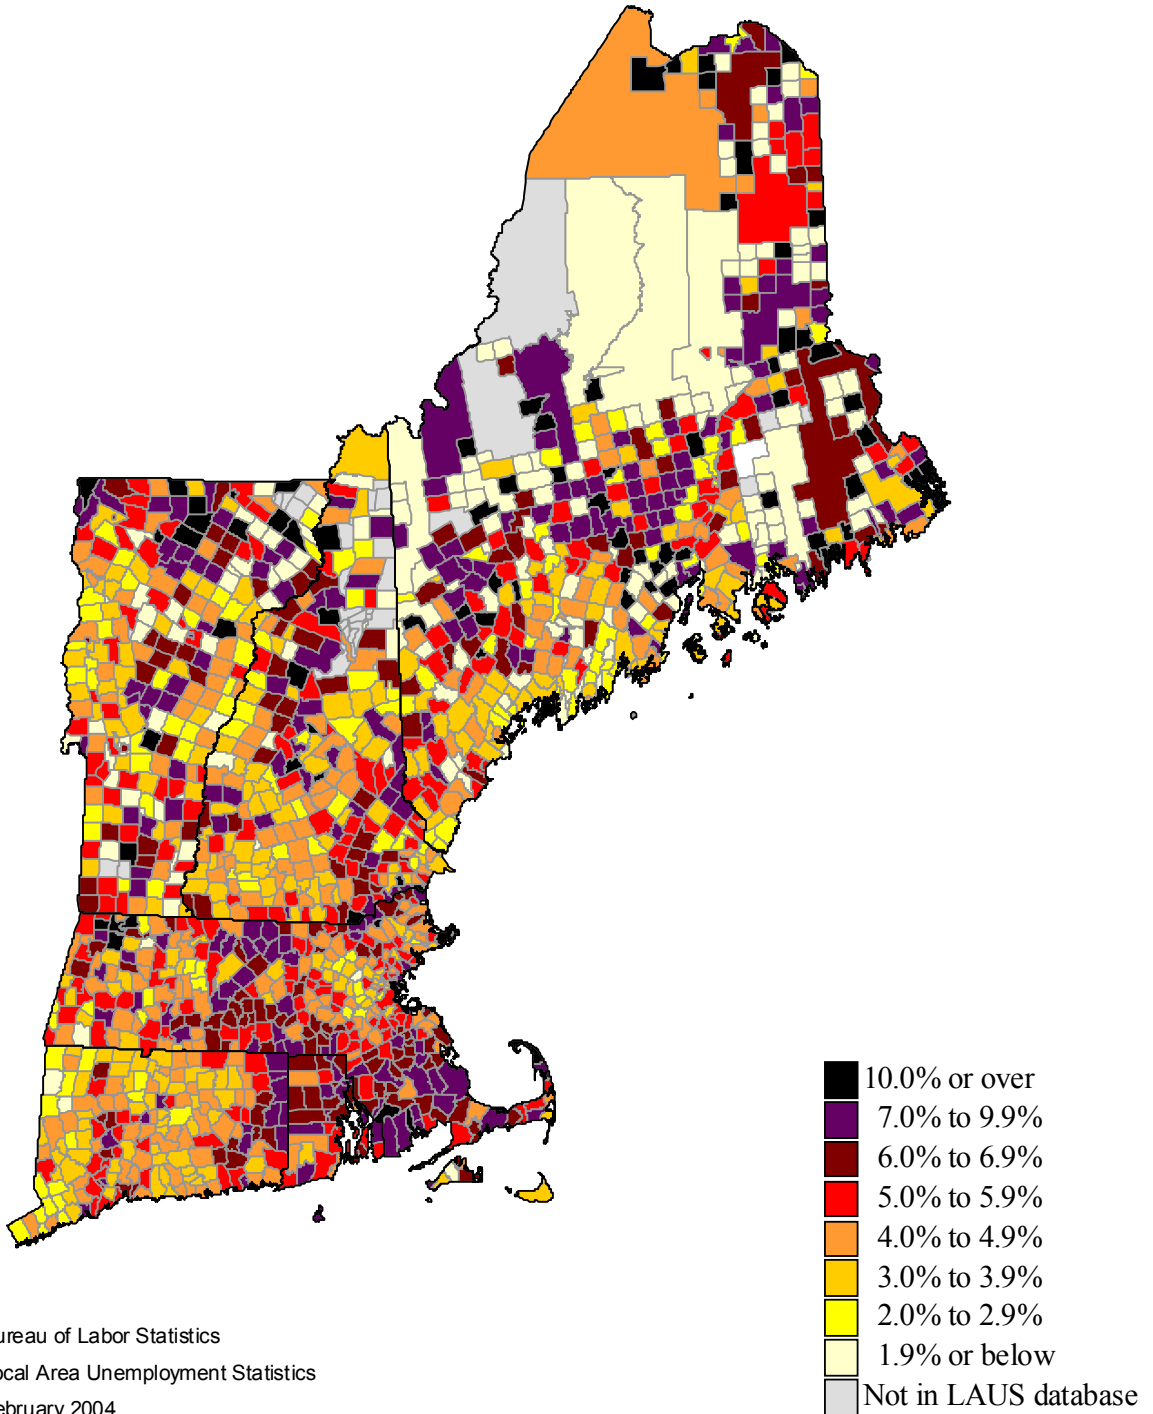

Unemployment rates in New England by Minor Civil Division, 1990 annual averages

(U.S. rate = 5.6 percent)

SOURCE: Bureau of Labor Statistics
Local Area Unemployment Statistics
February 2004

Unemployment rates in New England by Minor Civil Division, 1991 annual averages

(U.S. rate = 6.8 percent)

SOURCE: Bureau of Labor Statistics
Local Area Unemployment Statistics
February 2004

Unemployment rates in New England by Minor Civil Division, 1992 annual averages

(U.S. rate = 7.5 percent)

SOURCE: Bureau of Labor Statistics
Local Area Unemployment Statistics
February 2004

Unemployment rates in New England by Minor Civil Division, 1993 annual averages

(U.S. rate = 6.9 percent)

SOURCE: Bureau of Labor Statistics
Local Area Unemployment Statistics
February 2004

Unemployment rates in New England by Minor Civil Division, 1994 annual averages

(U.S. rate = 6.1 percent)

SOURCE: Bureau of Labor Statistics
Local Area Unemployment Statistics
February 2004

Unemployment rates in New England by Minor Civil Division, 1995 annual averages