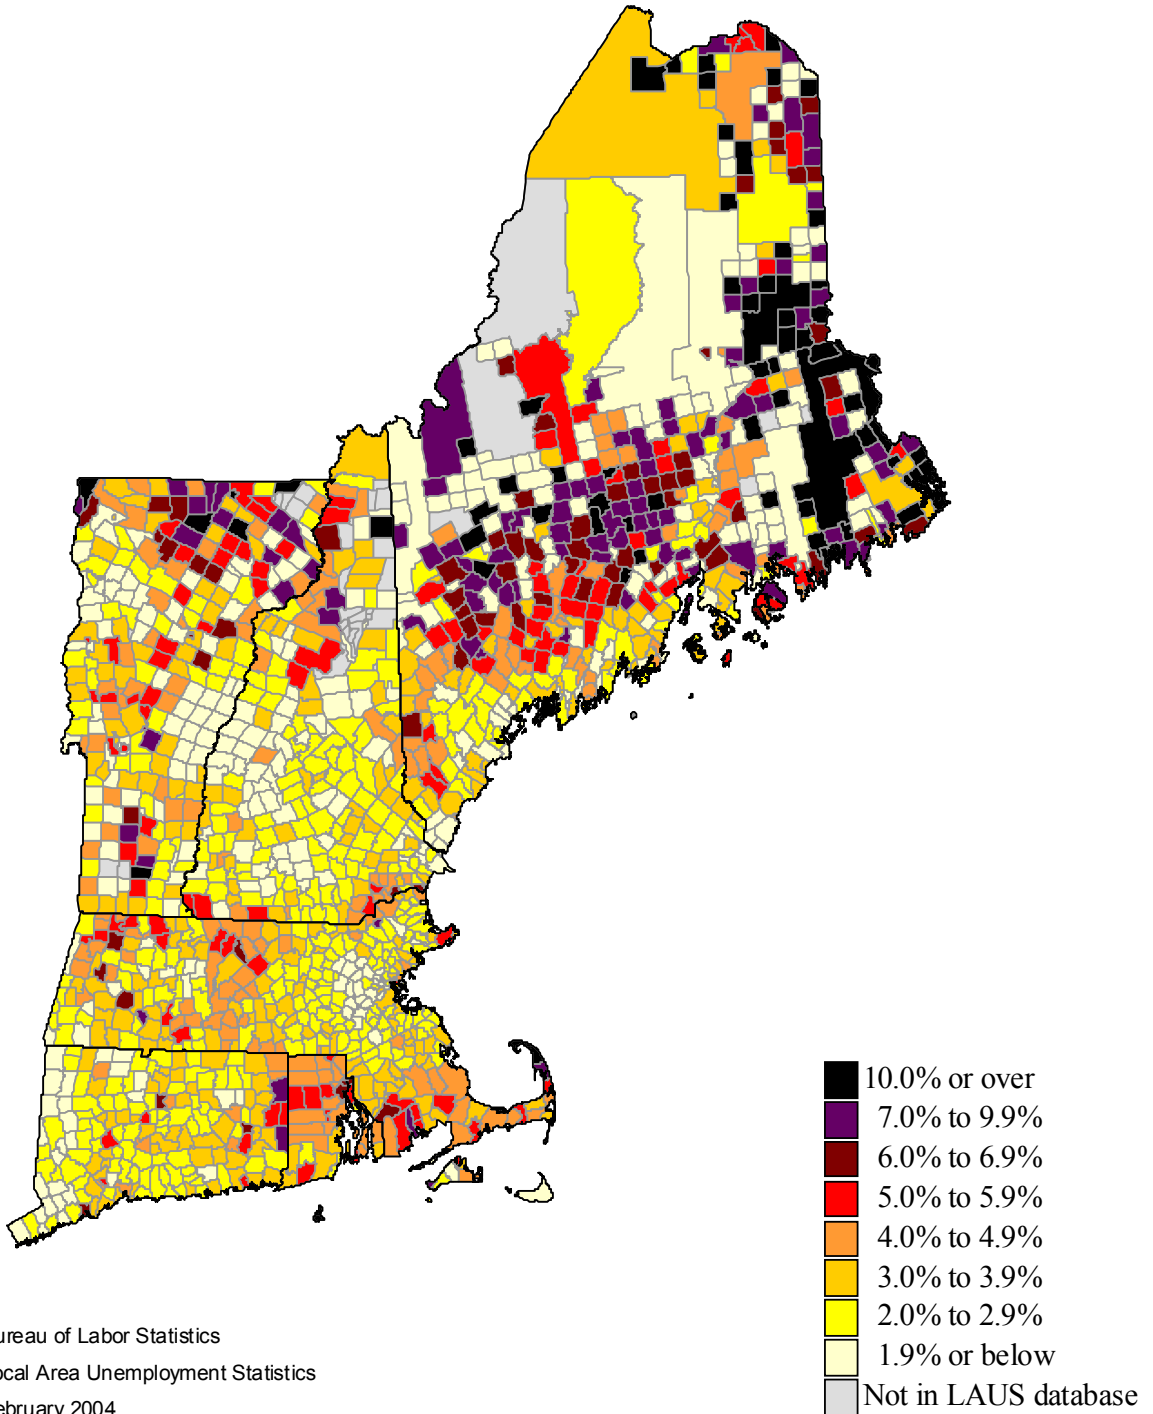

Unemployment rates in New England by Minor Civil Division, 1998 annual averages

(U.S. rate = 4.5 percent)

SOURCE: Bureau of Labor Statistics
Local Area Unemployment Statistics
February 2004