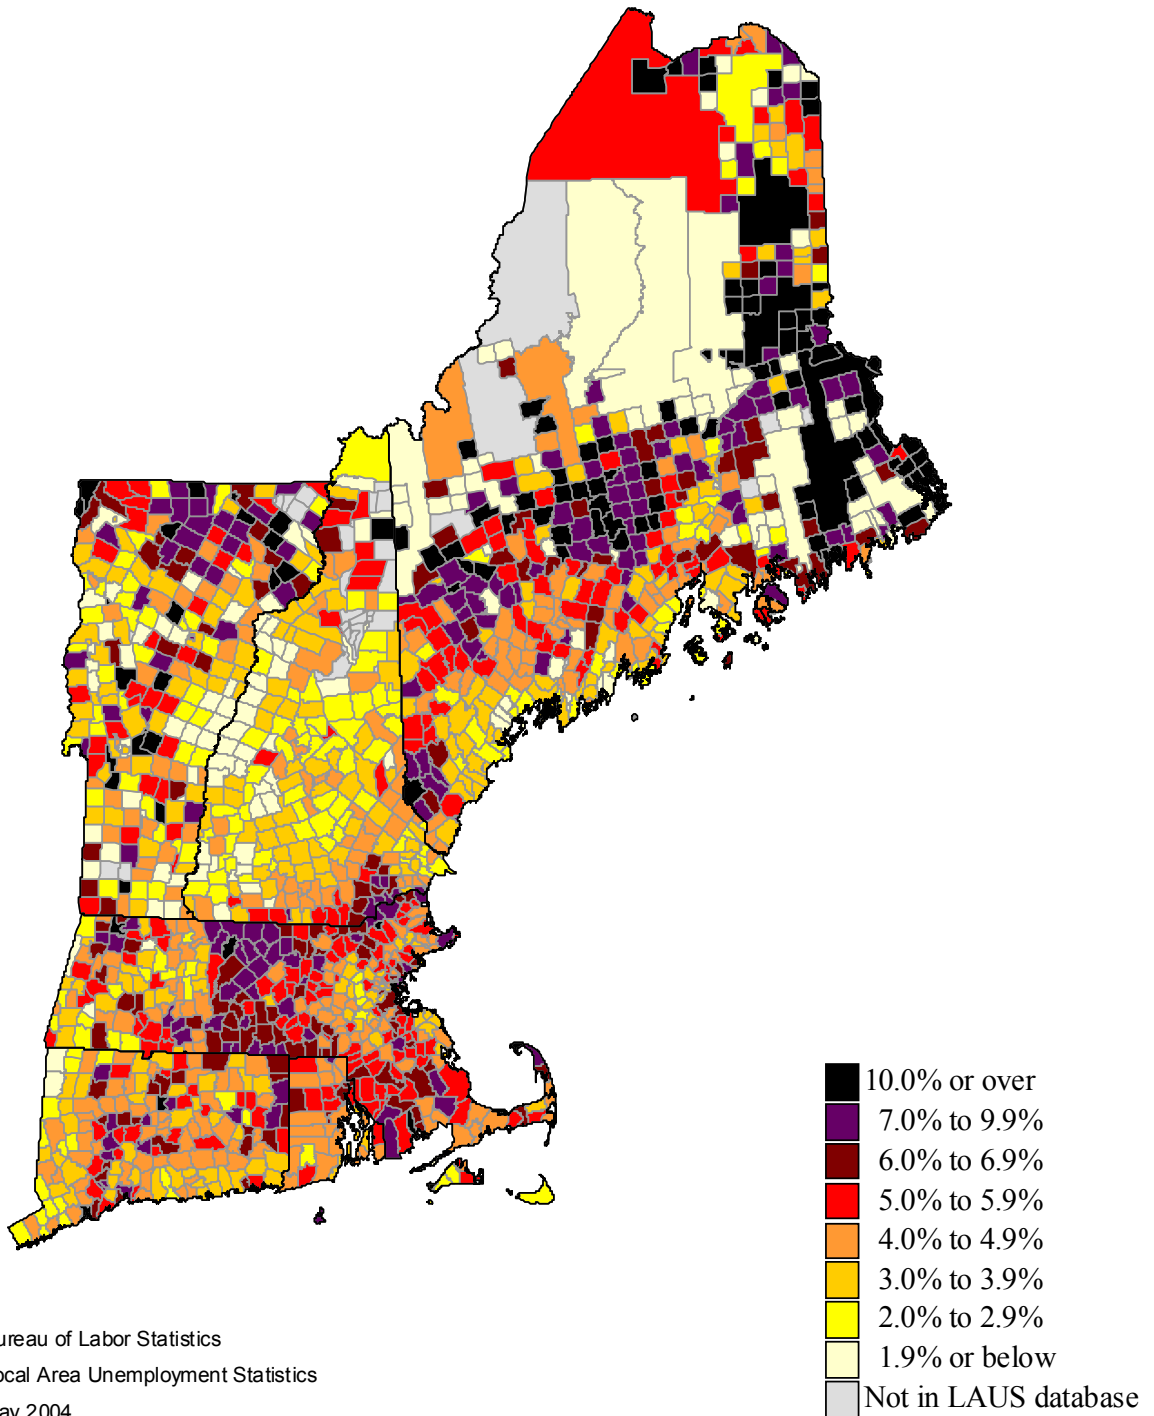

SOURCE: Bureau of Labor Statistics
Local Area Unemployment Statistics
July 2004

Unemployment rates in New England by Minor Civil Division, 2001 annual averages

(U.S. rate = 4.7 percent)

SOURCE: Bureau of Labor Statistics
Local Area Unemployment Statistics
June 2004

Unemployment rates in New England by Minor Civil Division, 2002 annual averages

(U.S. rate = 5.8 percent)

SOURCE: Bureau of Labor Statistics
Local Area Unemployment Statistics
June 2004

Unemployment rates in New England by Minor Civil Division, 2003 annual averages

(U.S. rate = 6.0 percent)

SOURCE: Bureau of Labor Statistics
Local Area Unemployment Statistics
May 2004