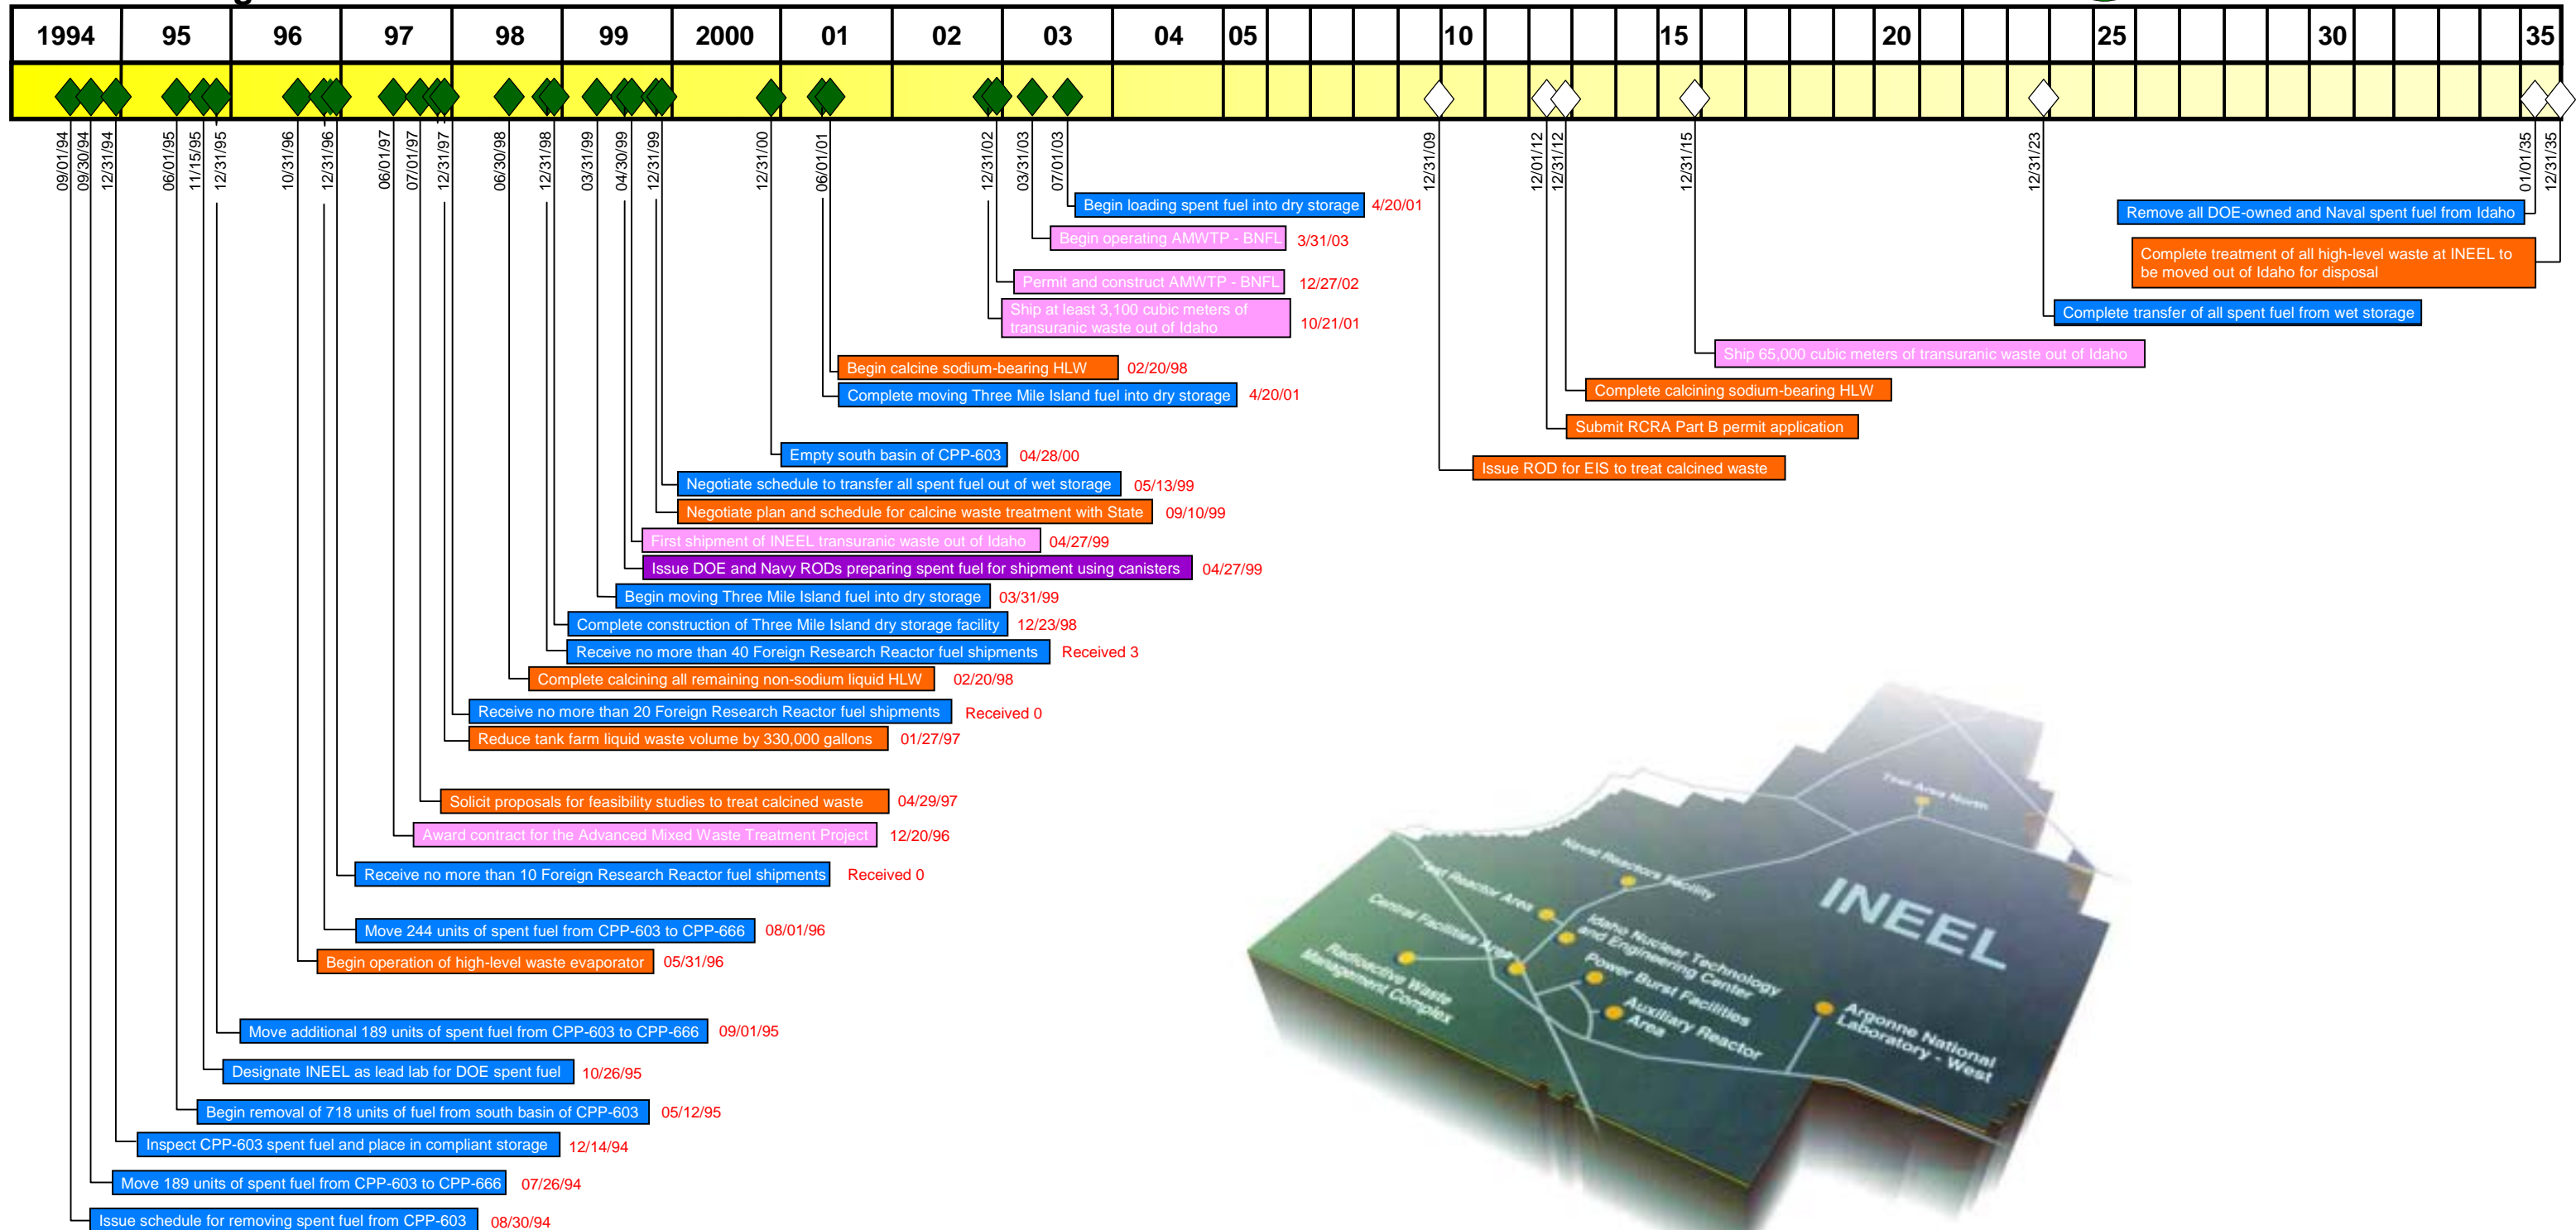

# Idaho Operations Office Milestones \*

## Settlement Agreement Milestones

U.S. Department of Energy

**Legend**

- Blue box: DOE Spent Fuel
- Orange box: High-Level Waste
- Purple box: Naval Spent Fuel
- Pink box: Transuranic Waste
- White diamond: Milestone
- Green diamond: Completed Milestone
- Light blue diamond: BNFL Milestone
- 00/00/00: Agreement Date
- 00/00/00: Completed Date