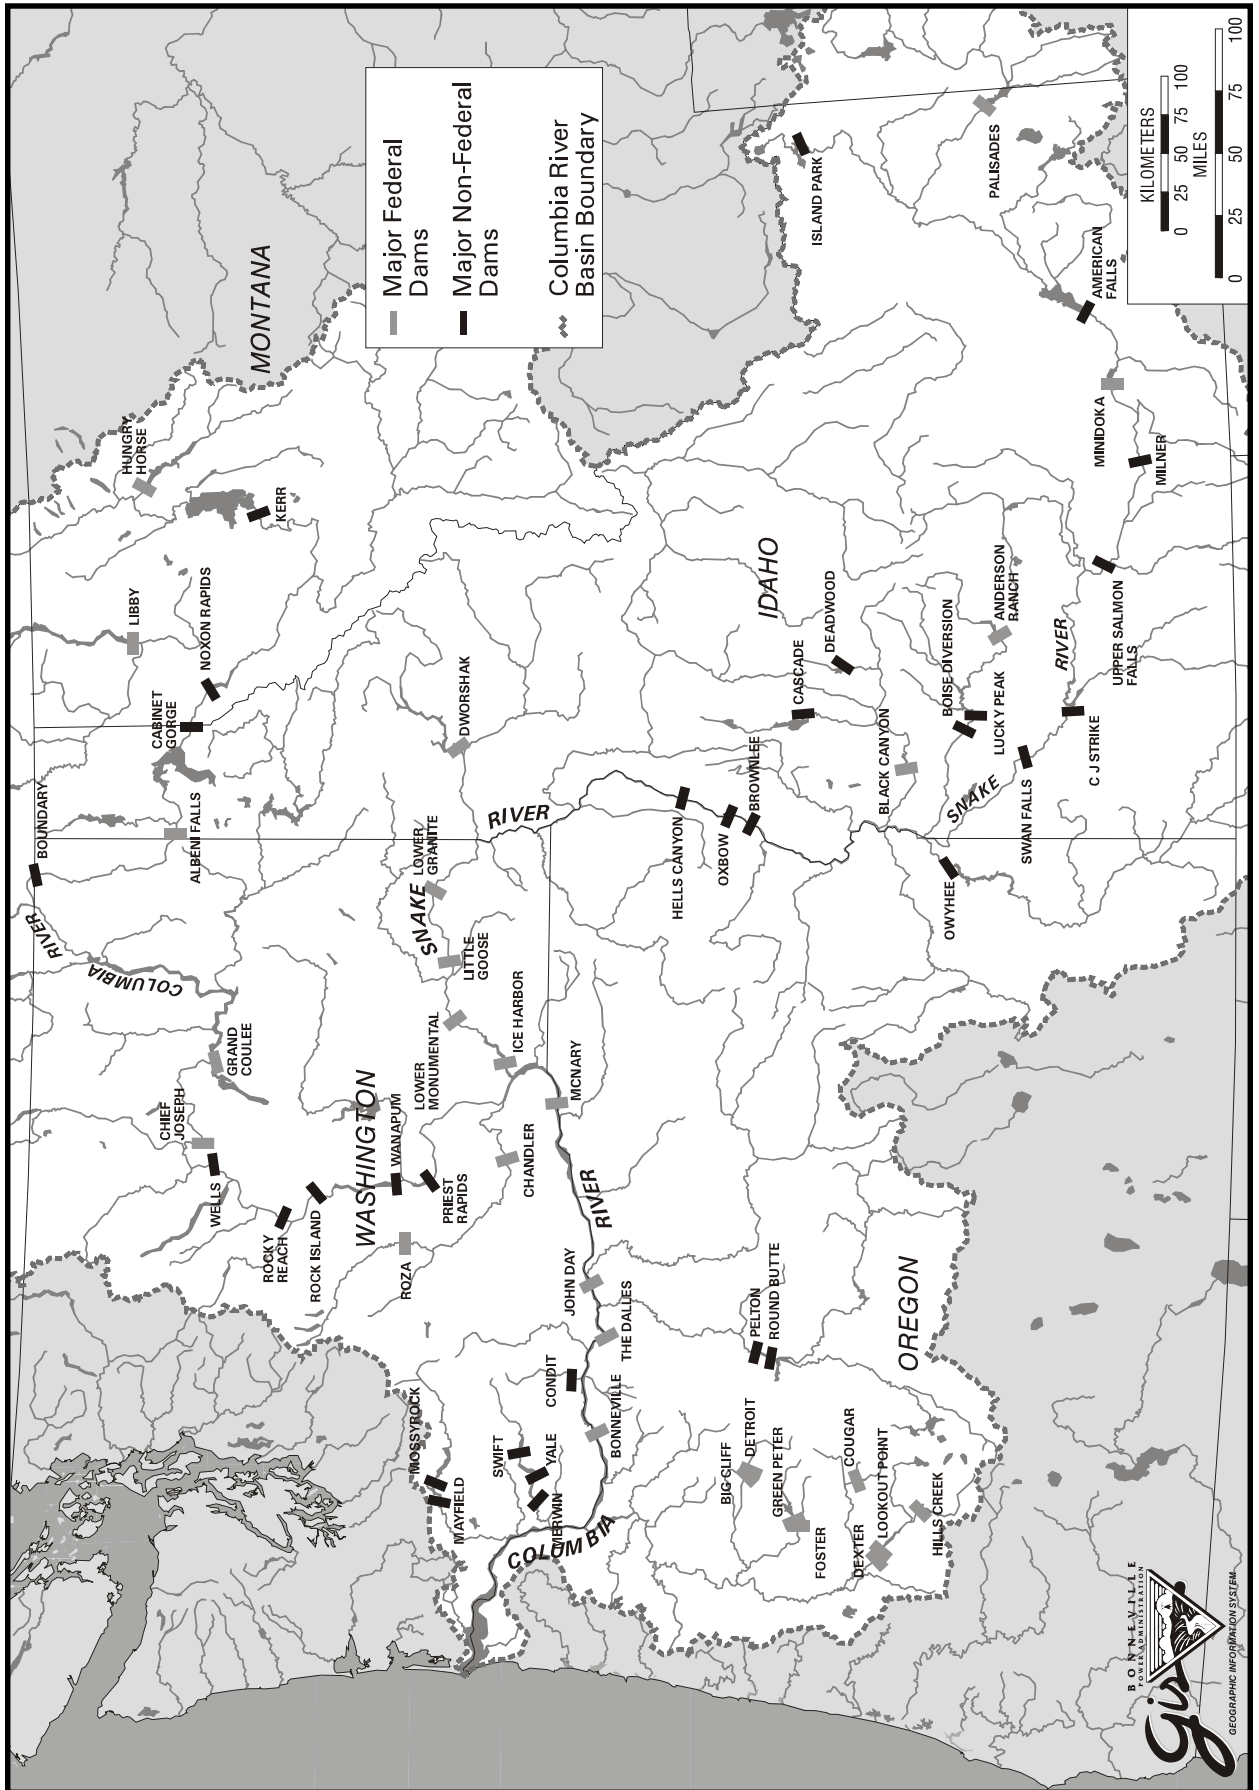

Map 4 Dams in the Columbia River Basin

GEOGRAPHIC INFORMATION SYSTEM