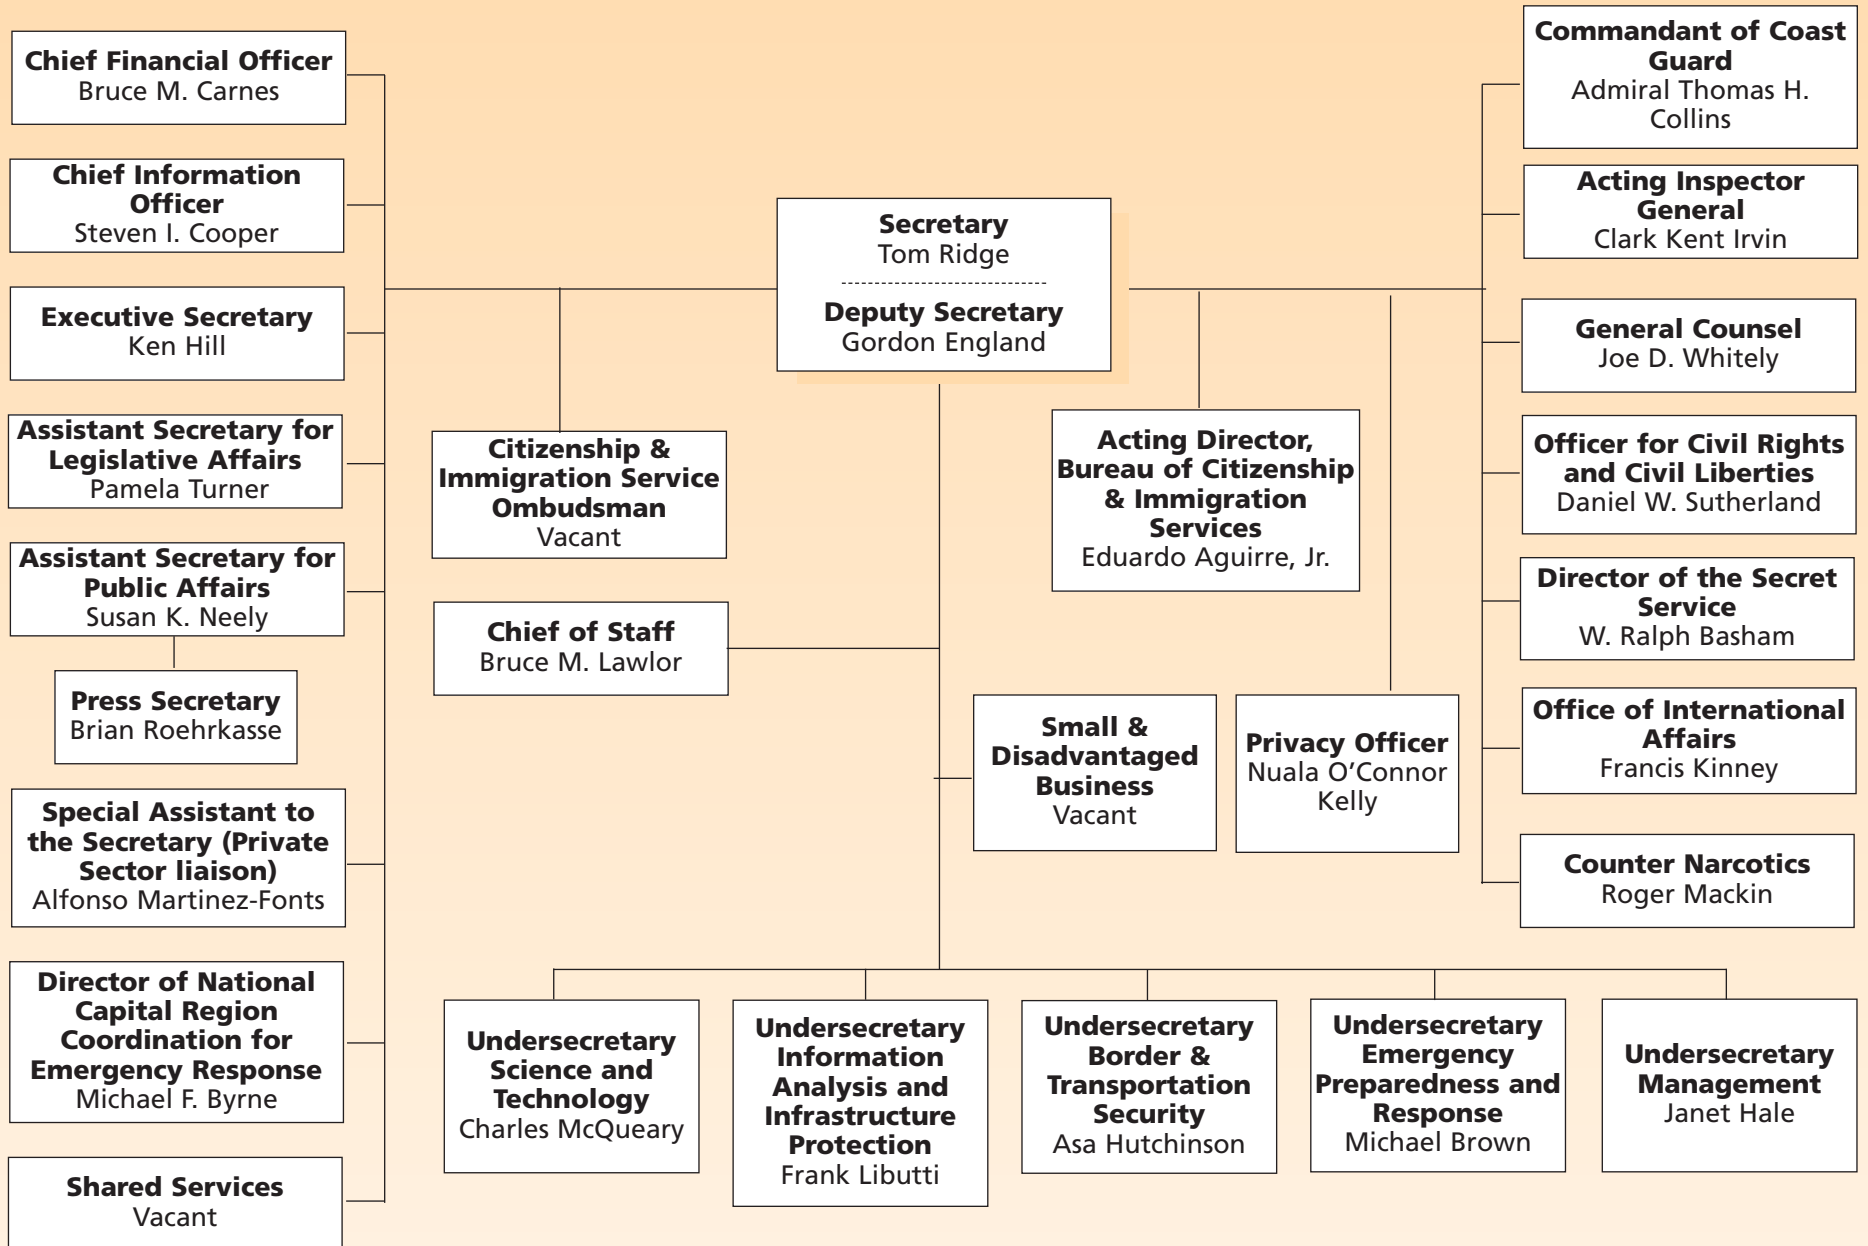

Department of Homeland Security

Department of Homeland Security Border & Transportation Security Directorate

Department of Homeland Security Information Analysis & Infrastructure Protection Directorate

Department of Homeland Security Emergency Preparedness & Response Directorate*

*Directorate under reconstruction

Department of Homeland Security Science & Technology Directorate

Department of Homeland Security Management Directorate

Undersecretary
Janet Hale

**Chief Human
Capital Officer**
Ronald J. James

Department of Homeland Security Office of Inspector General

Department of Homeland Security

Bureau of Customs and Border Protection

Department of Homeland Security Bureau of Citizenship and Immigration Services