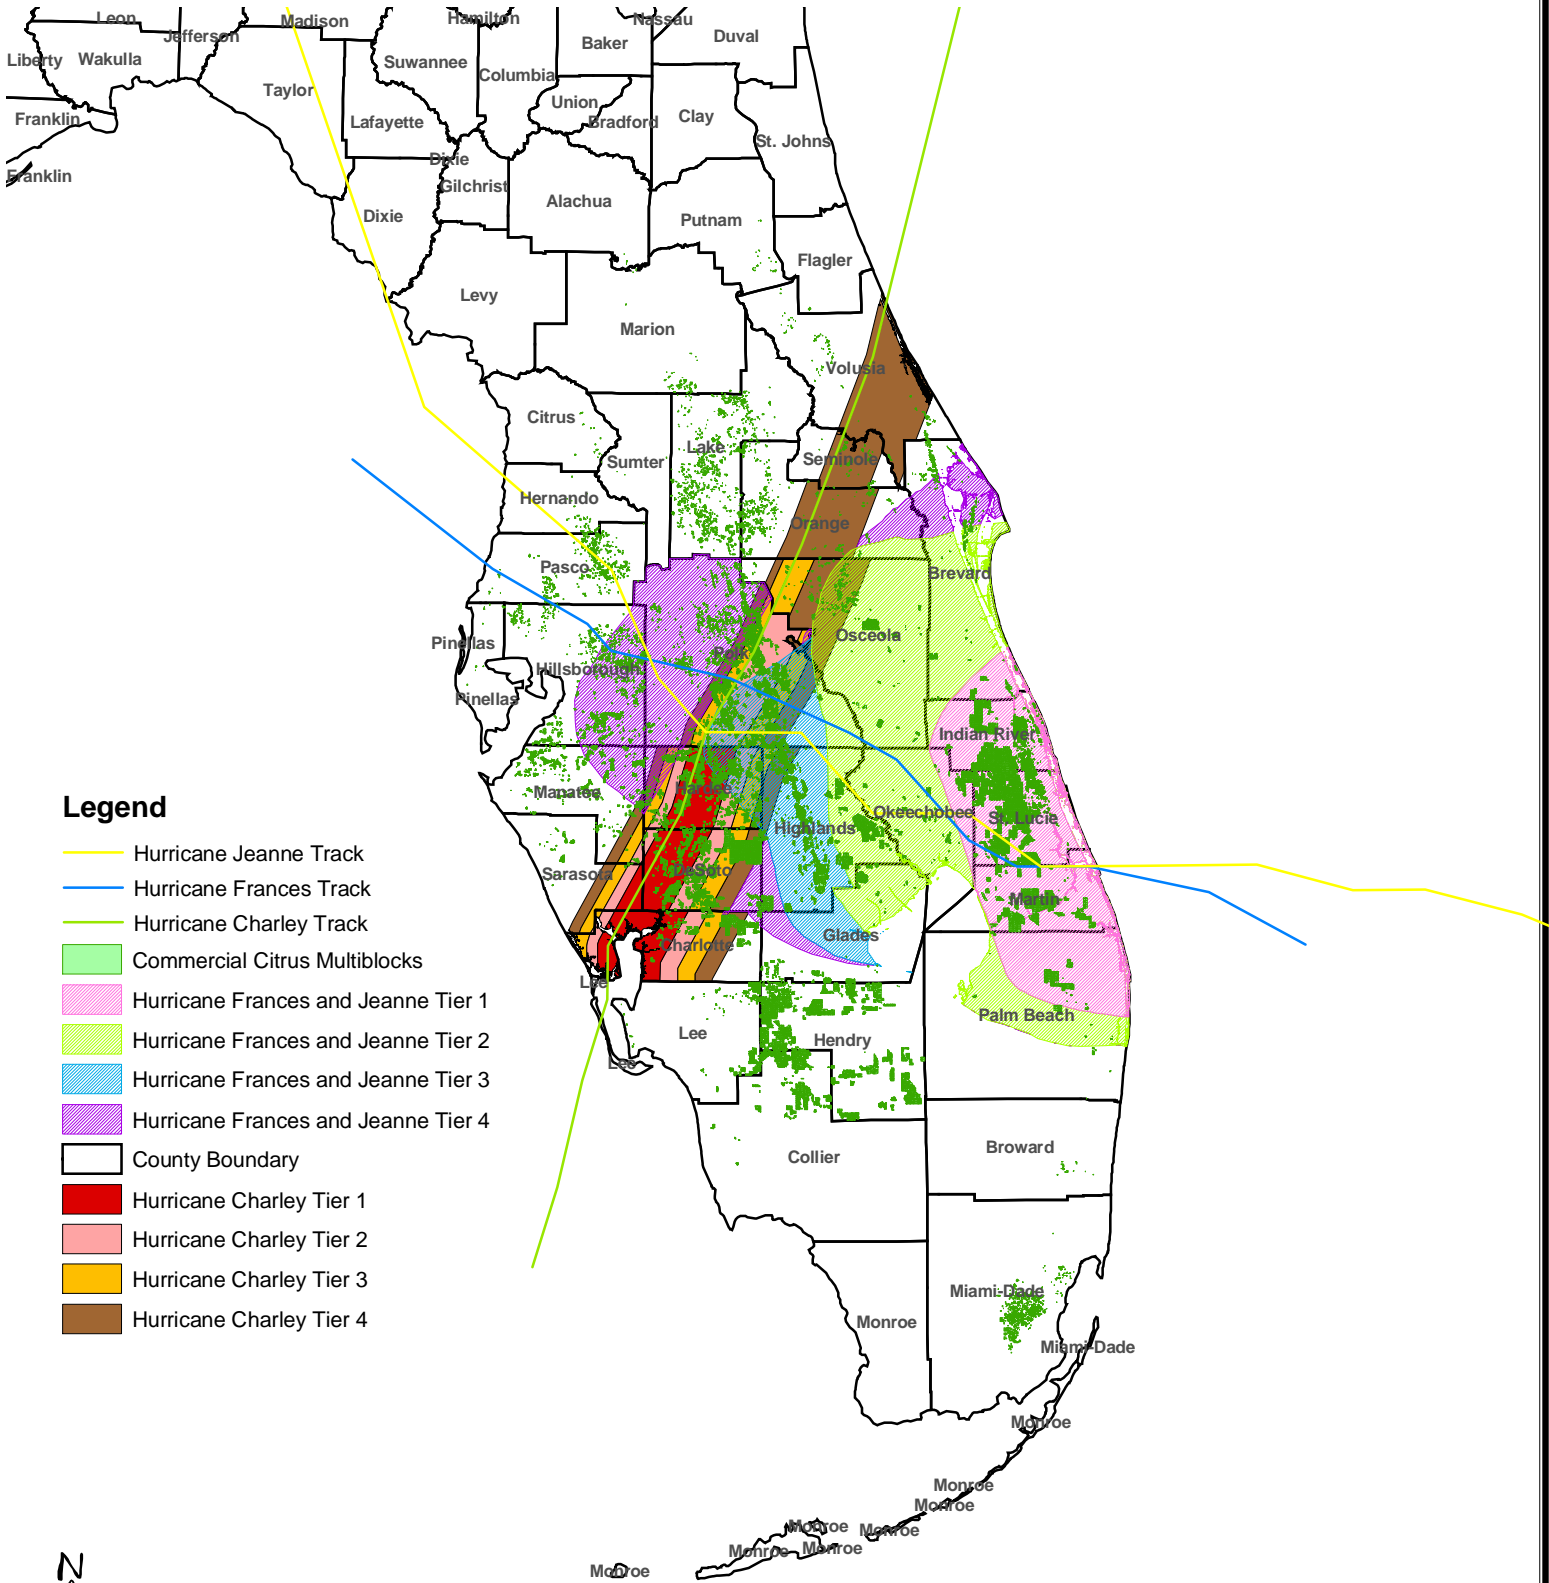

# Citrus Groves Affected by Hurricanes Charley, Frances, and Jeanne September 2004

## Legend

- Hurricane Jeanne Track
- Hurricane Frances Track
- Hurricane Charley Track
- Commercial Citrus Multiblocks
- Hurricane Frances and Jeanne Tier 1
- Hurricane Frances and Jeanne Tier 2
- Hurricane Frances and Jeanne Tier 3
- Hurricane Frances and Jeanne Tier 4
- County Boundary
- Hurricane Charley Tier 1
- Hurricane Charley Tier 2
- Hurricane Charley Tier 3
- Hurricane Charley Tier 4