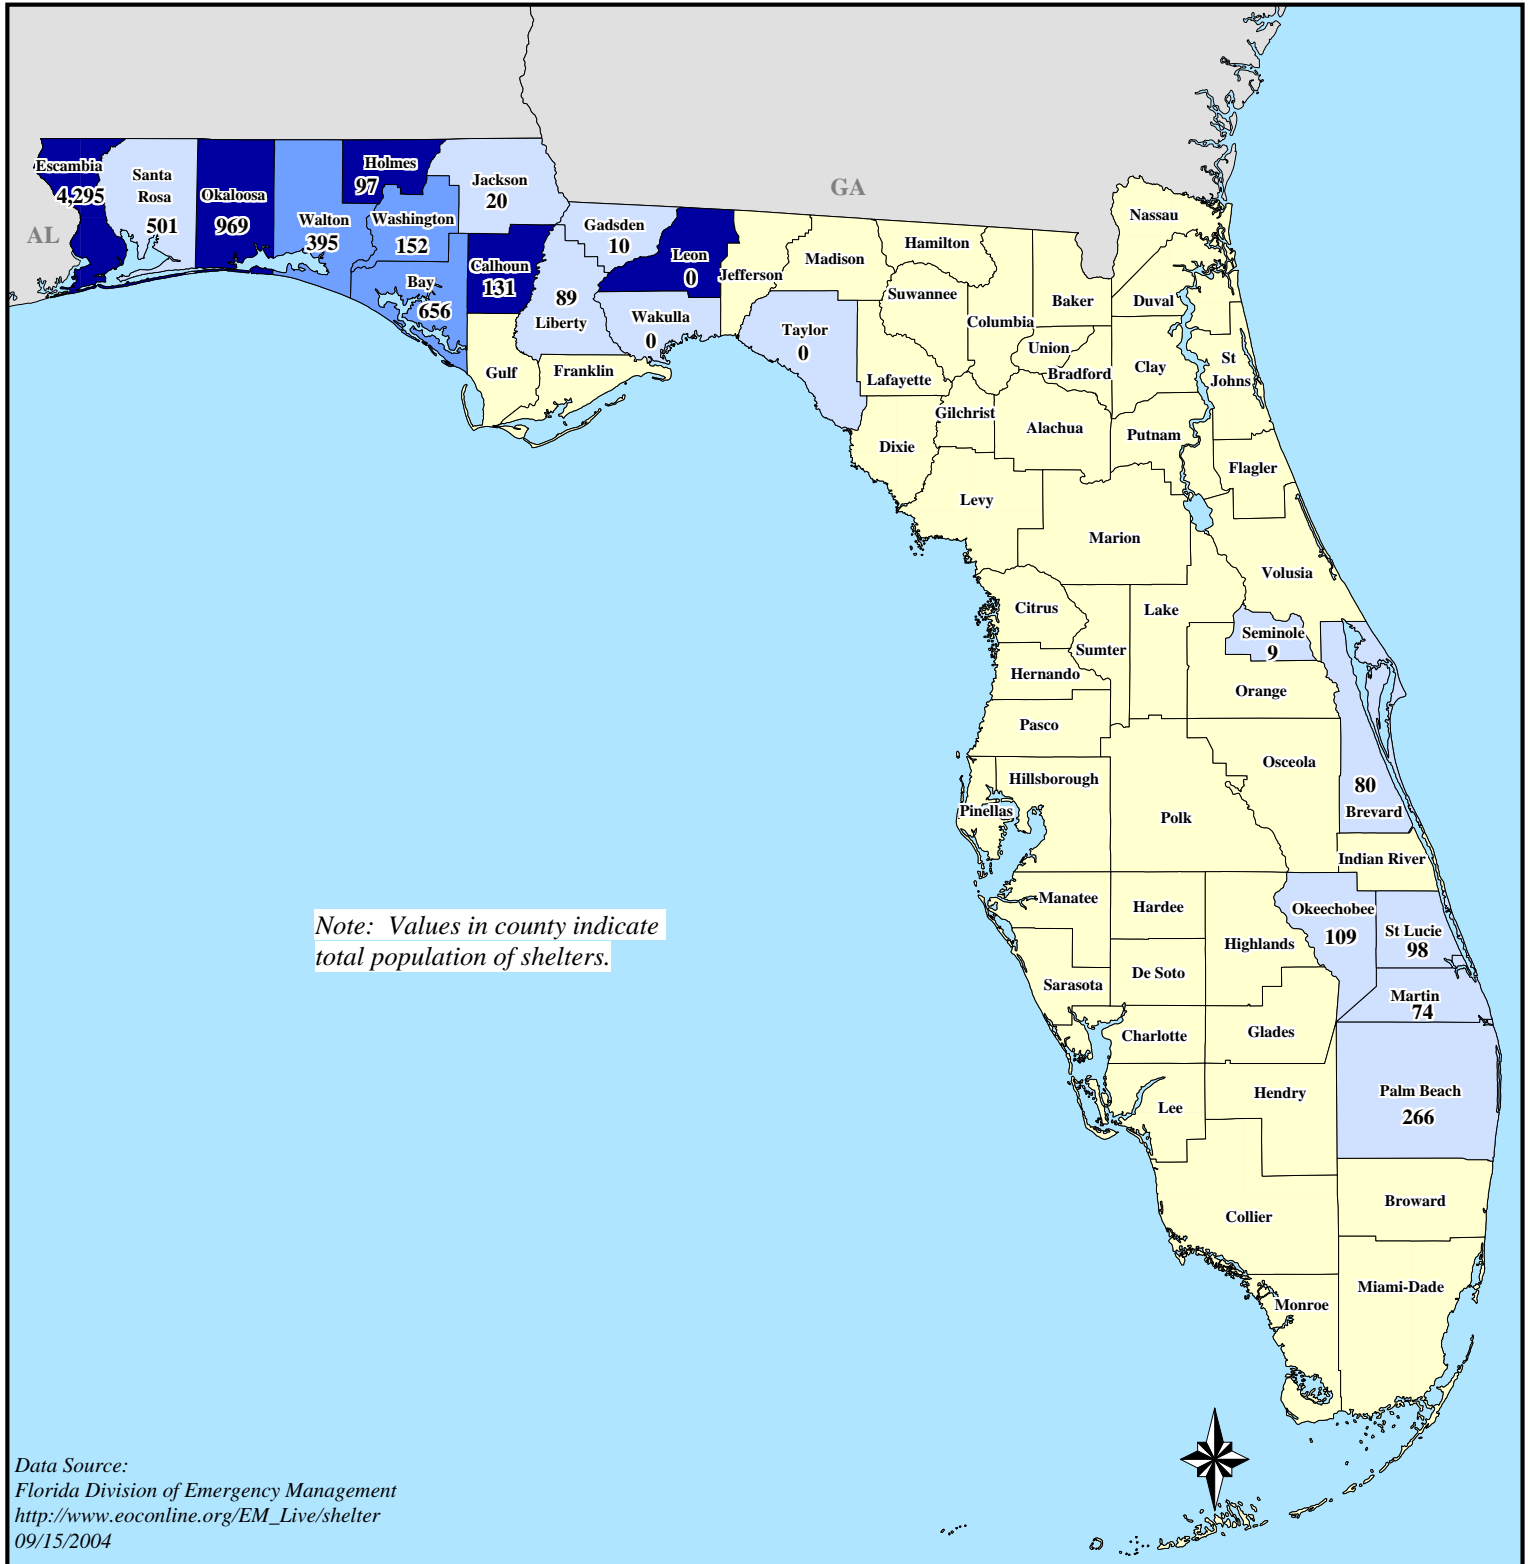

# Florida Shelter Status by County as of 09/15/2004 - 1945 EDT

Data Source:  
Florida Division of Emergency Management  
[http://www.eoconline.org/EM\\_Live/shelter](http://www.eoconline.org/EM_Live/shelter)  
09/15/2004

### Legend

#### Open Shelters

- 0
- 1 - 2
- 3 - 4
- 5 - 8

**56 Shelters Open**

**FEMA**

ITS Mapping and Analysis Center  
Washington, DC  
9/15/2004 -- 23:15:47 EDT