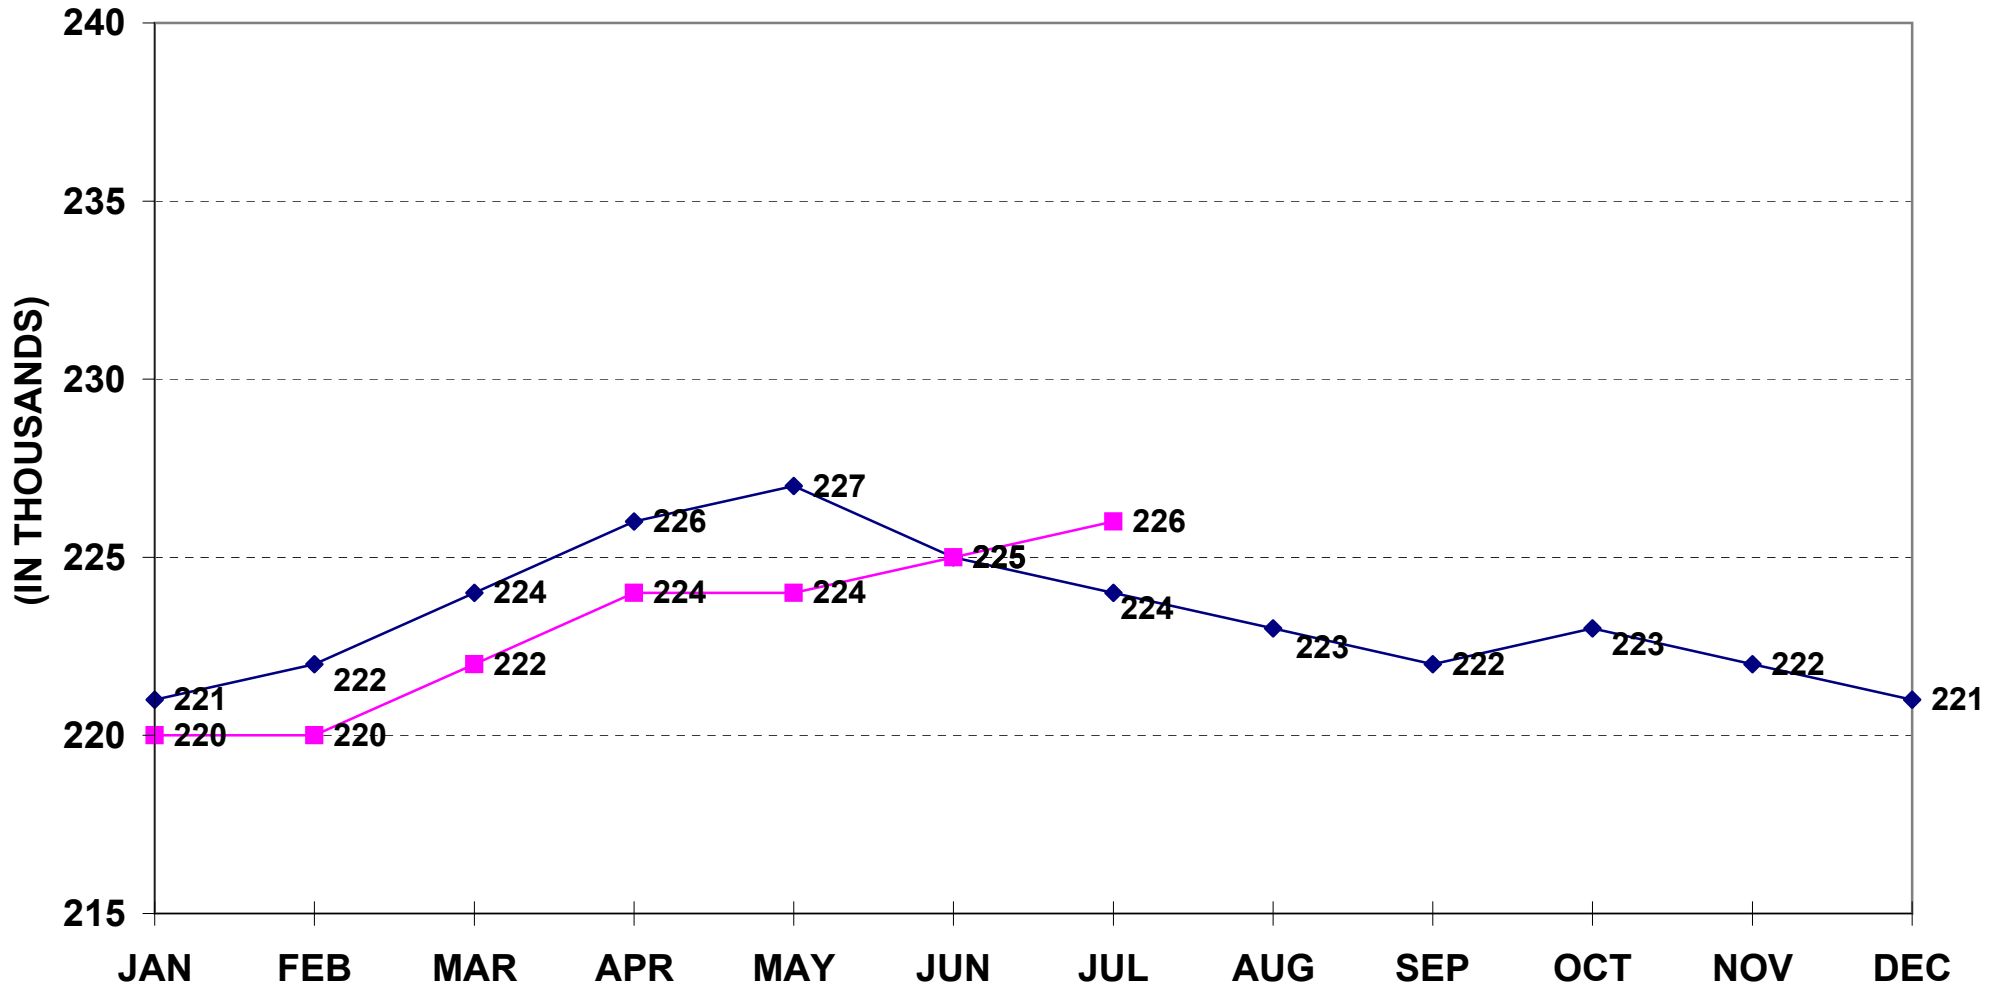

# AVERAGE RAILROAD EMPLOYMENT

## JANUARY 2003 - JULY 2004

The calendar year average was 223,000 in 2003.