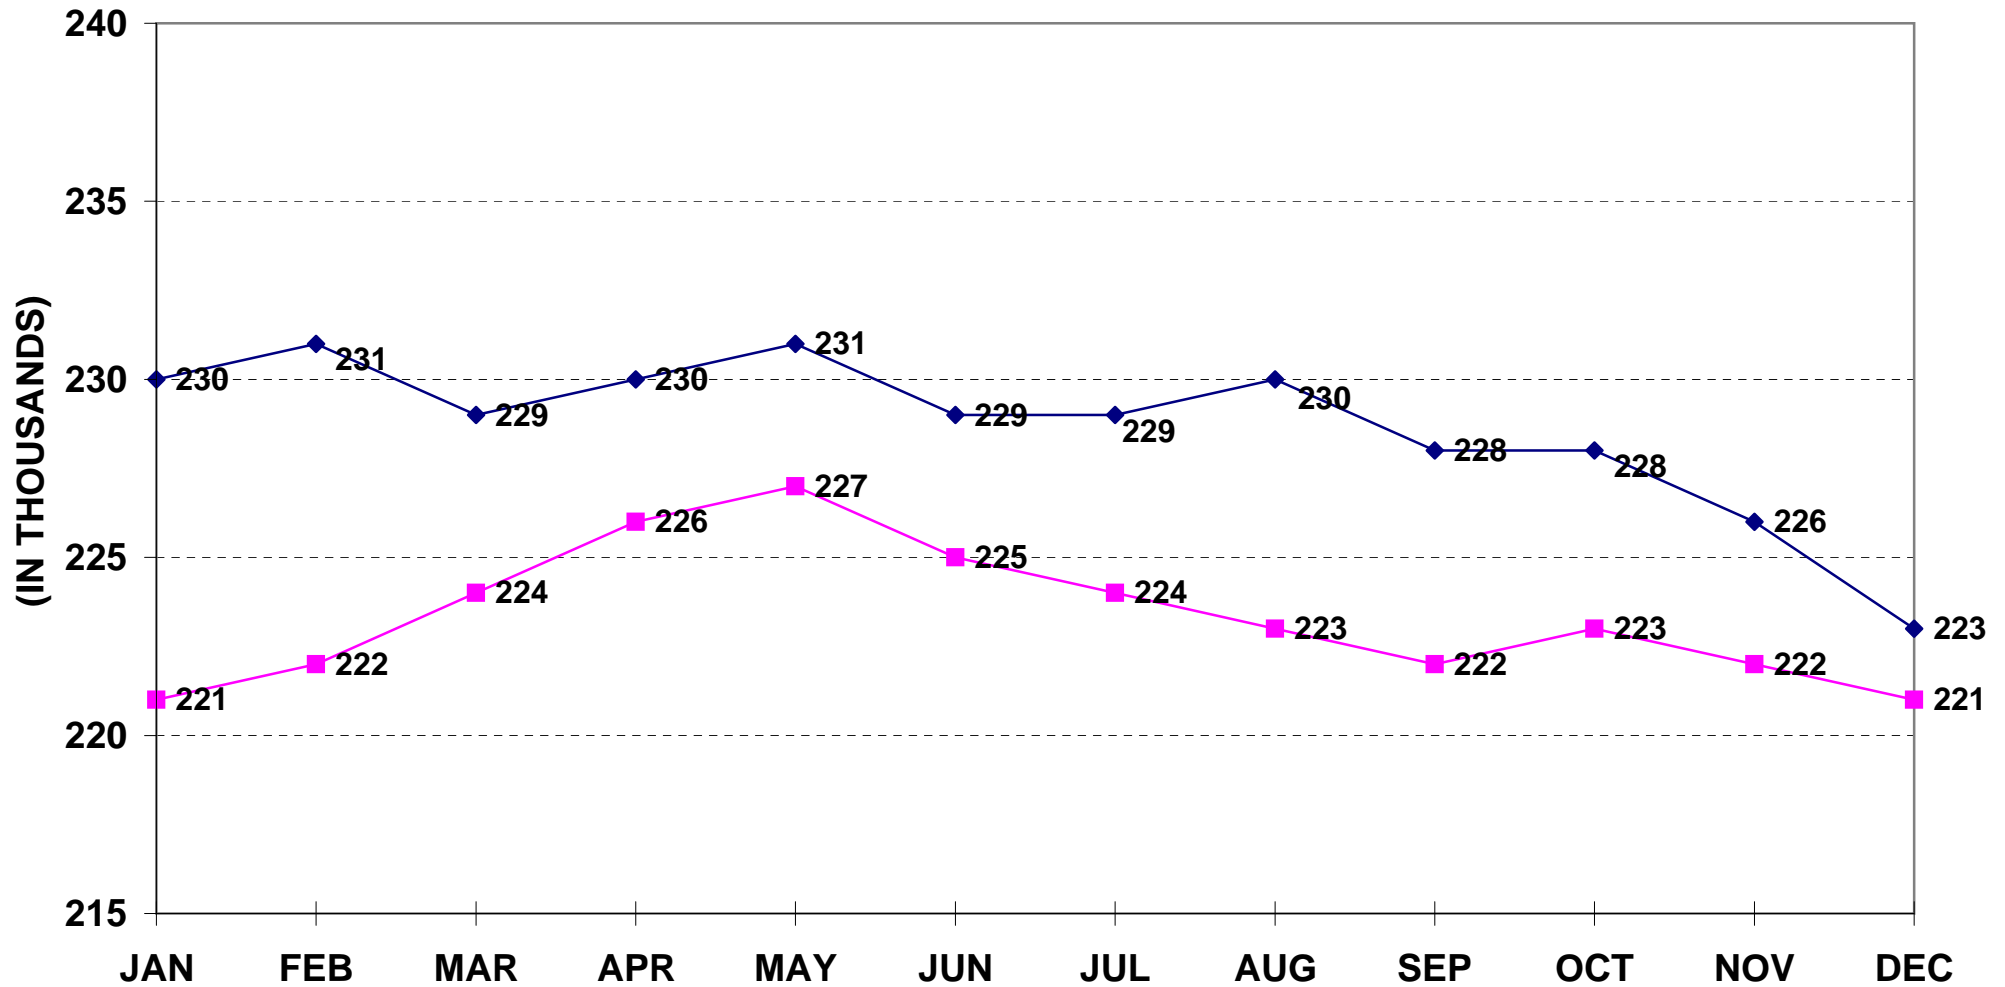

# AVERAGE RAILROAD EMPLOYMENT

## JANUARY 2002 - DECEMBER 2003

The calendar year average was 229,000 for 2002 and 223,000 in 2003.