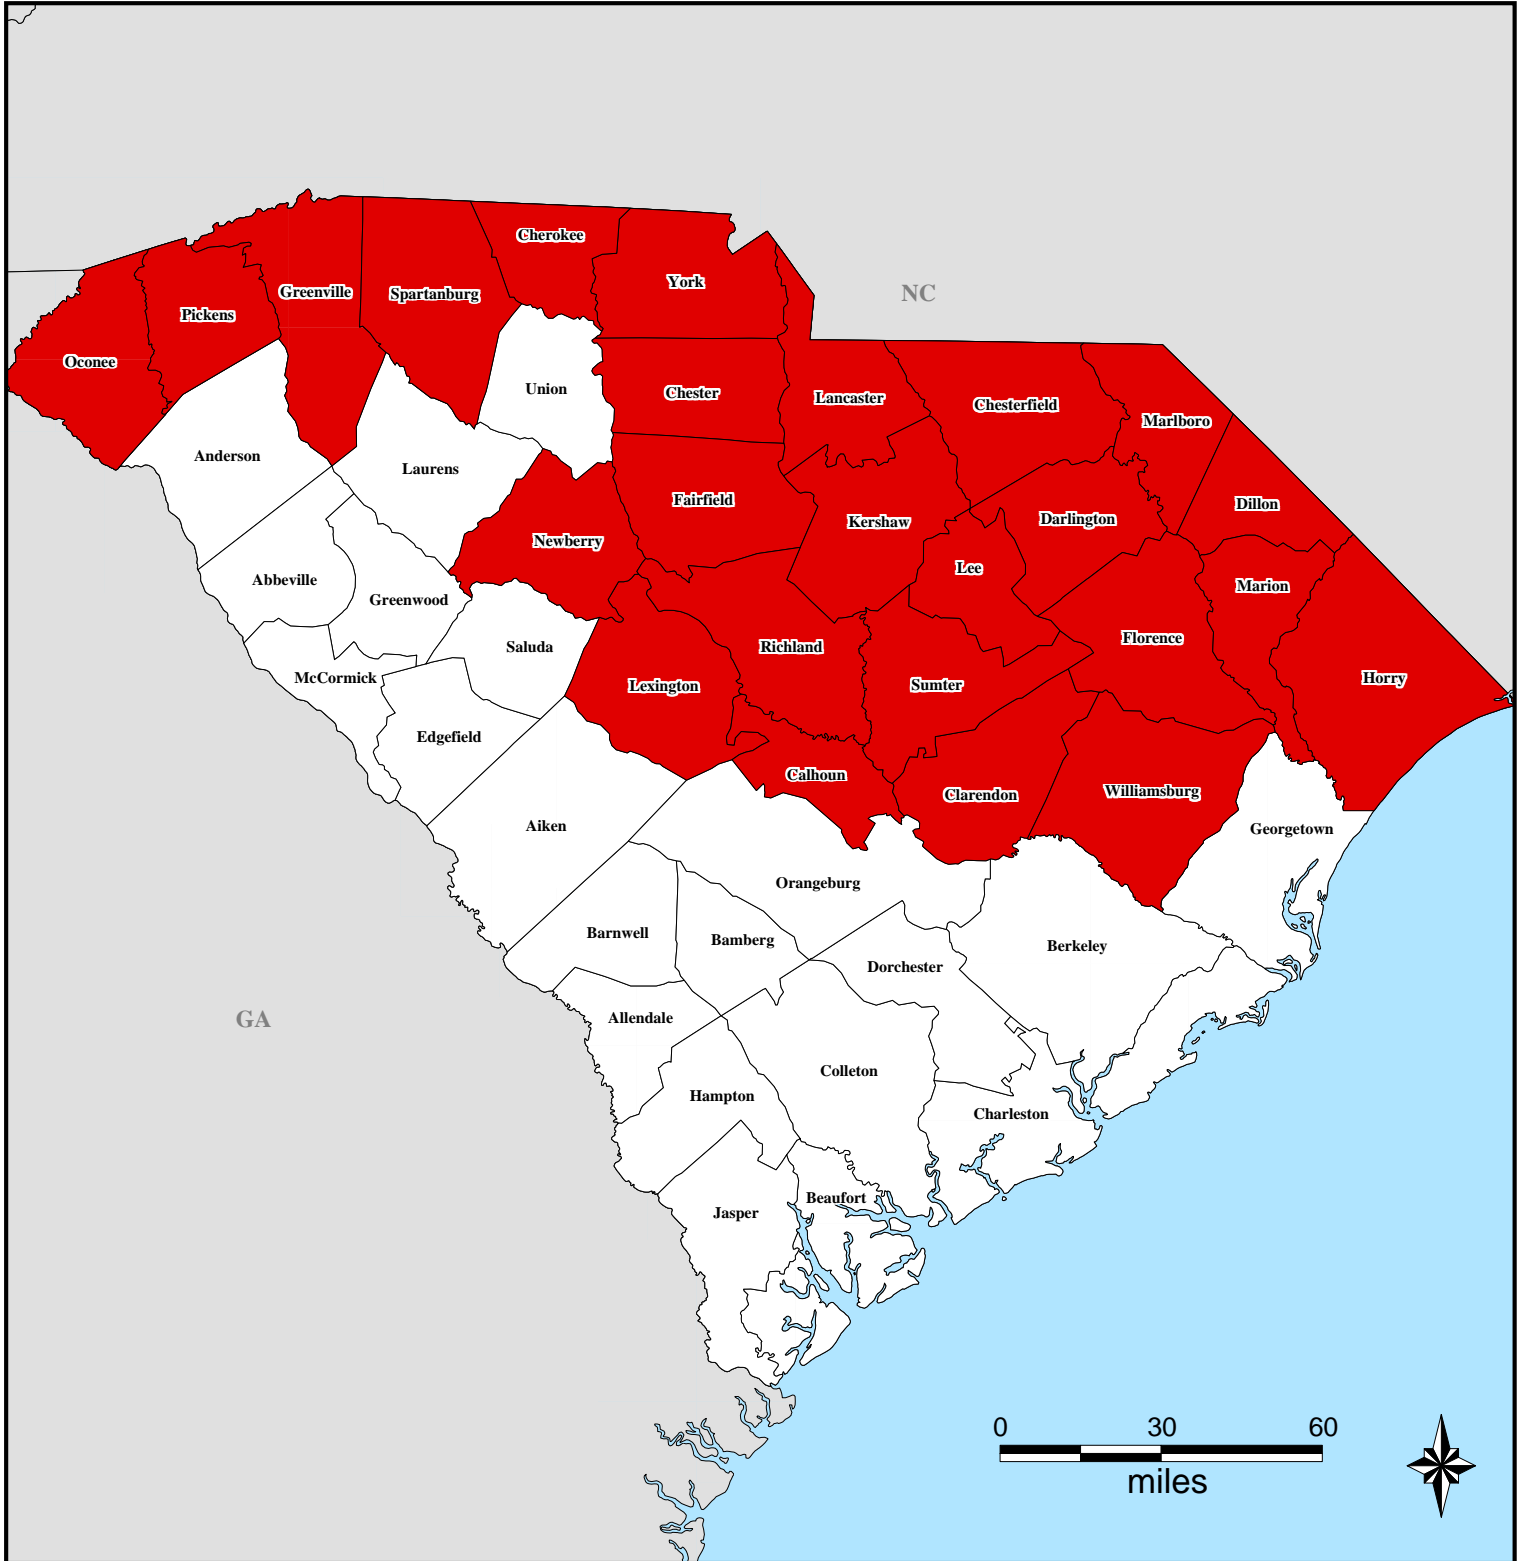

FEMA-1566-DR, South Carolina Disaster Declaration as of 10/07/2004

Location Map

Legend

Designated Counties
(all counties are eligible for Hazard Mitigation)

■ Individual Assistance

FEMA

*ITS Mapping and Analysis Center
Washington, DC
10/08/2004 -- 08:48:56 EDT*