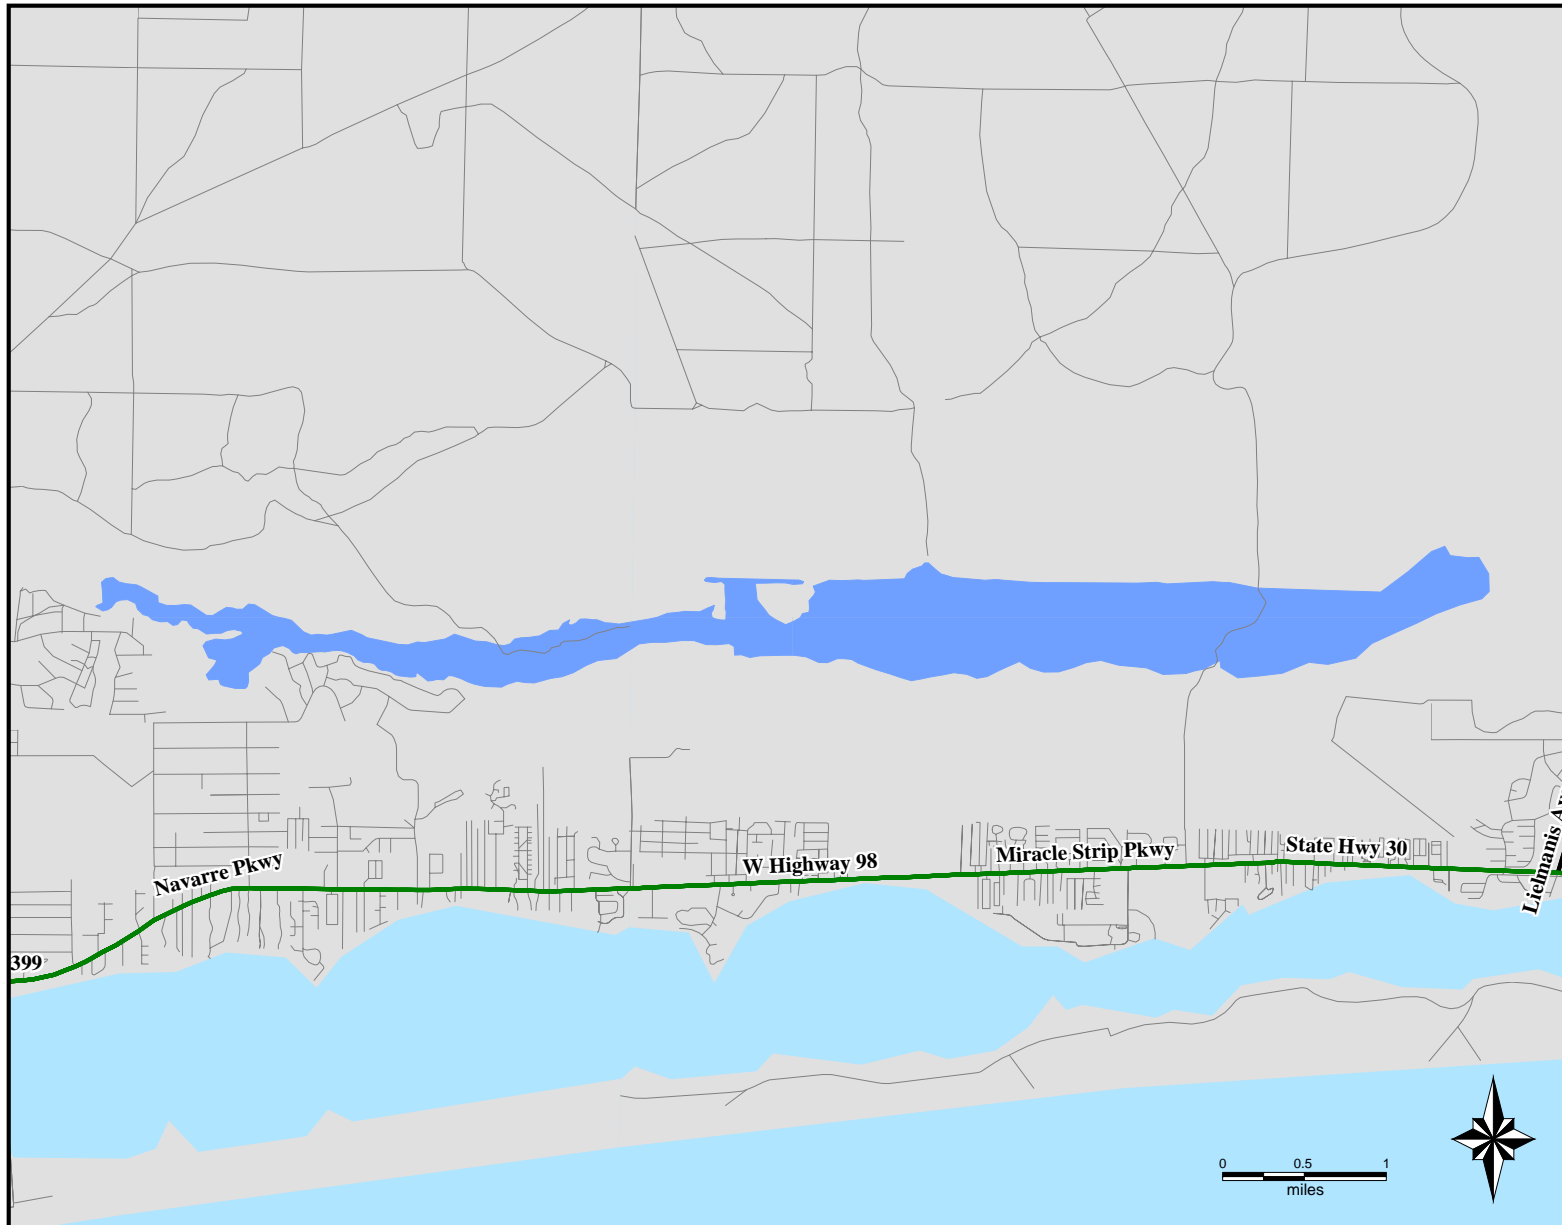

FEMA-1551-DR, Florida

Imagery Derived Assessment - Okaloosa, FL as of 9/18/2004

Location Map

Legend

 Flooded Area

Estimated Population in

Flooded Area: 14

Estimated Housing Units in

Flooded Area: 5

FEMA

ITS Mapping and Analysis Center

Washington, DC

9/19/2004 -- 01:00:00 EDT