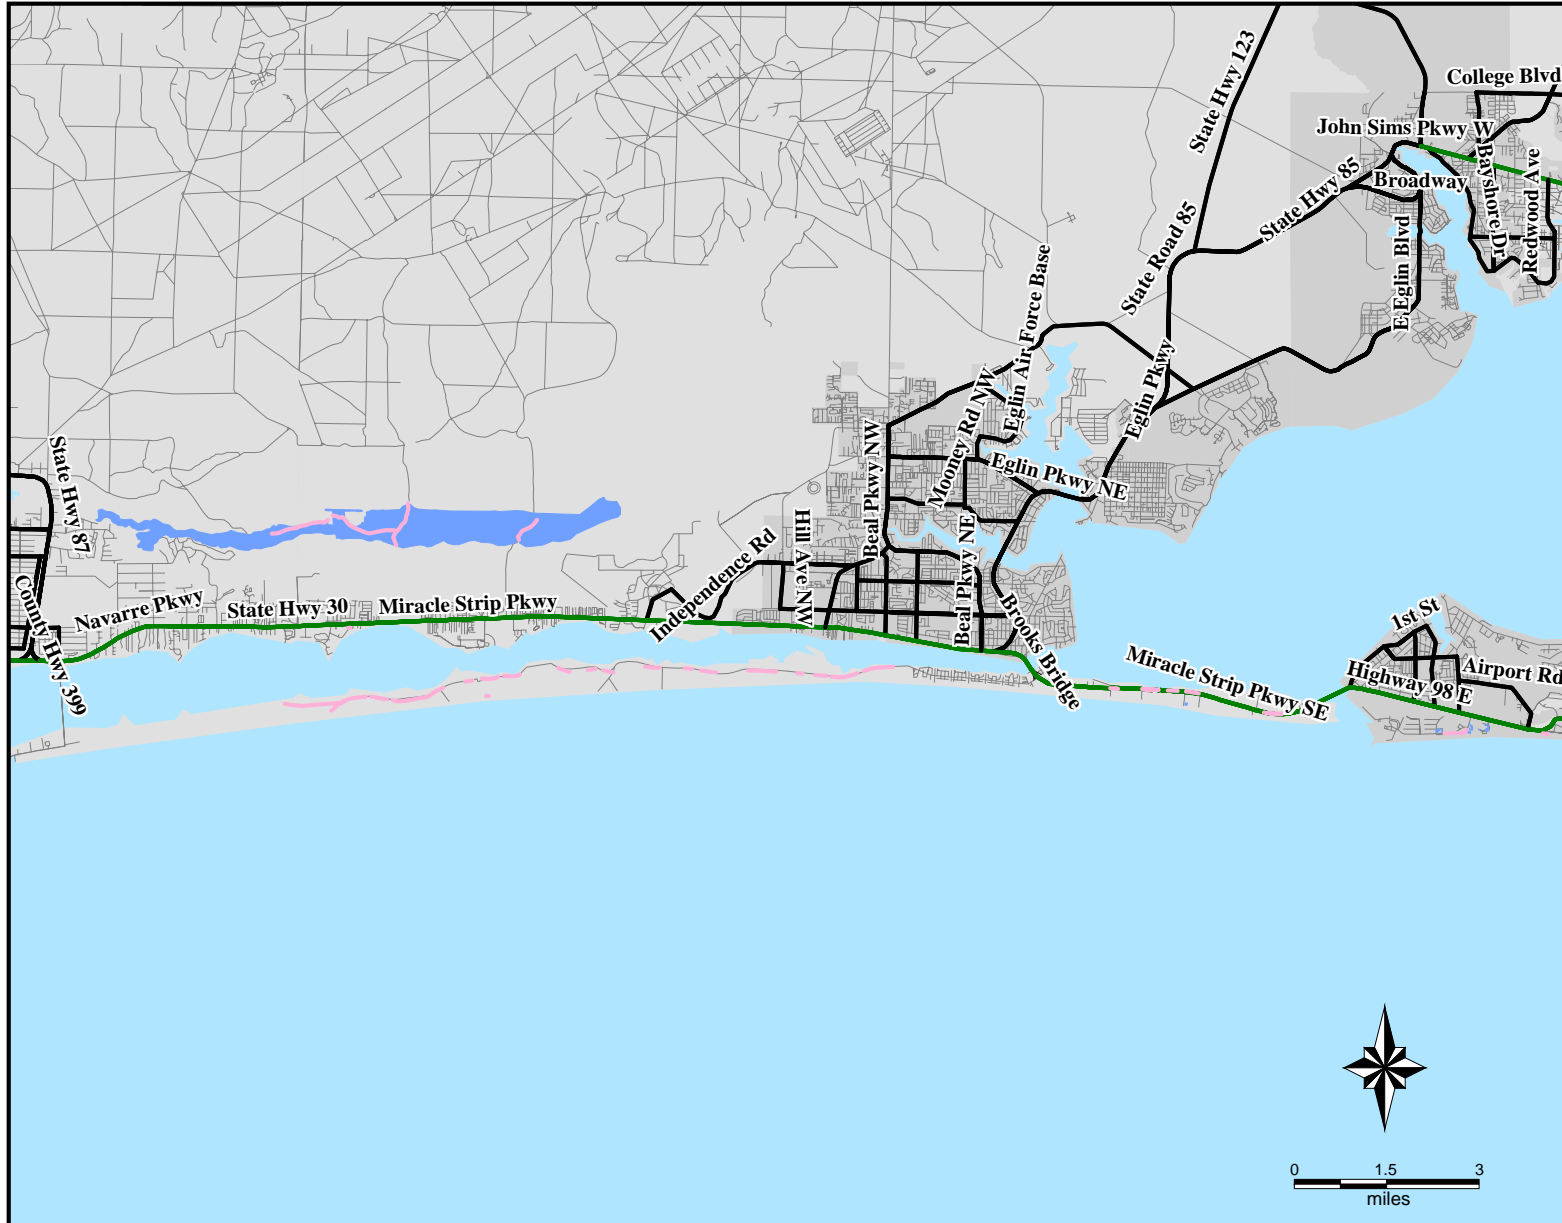

FEMA-1551-DR, Florida

Imagery Derived Assessment - Okaloosa, FL as of 9/19/2004

Location Map

Legend

- Flooded Area
- Impassable Road

Estimated Population in
Flooded Area: 26

Estimated Housing Units in
Flooded Area: 47

FEMA

ITS Mapping and Analysis Center
Washington, DC
9/20/2004 -- 01:53:17 EDT