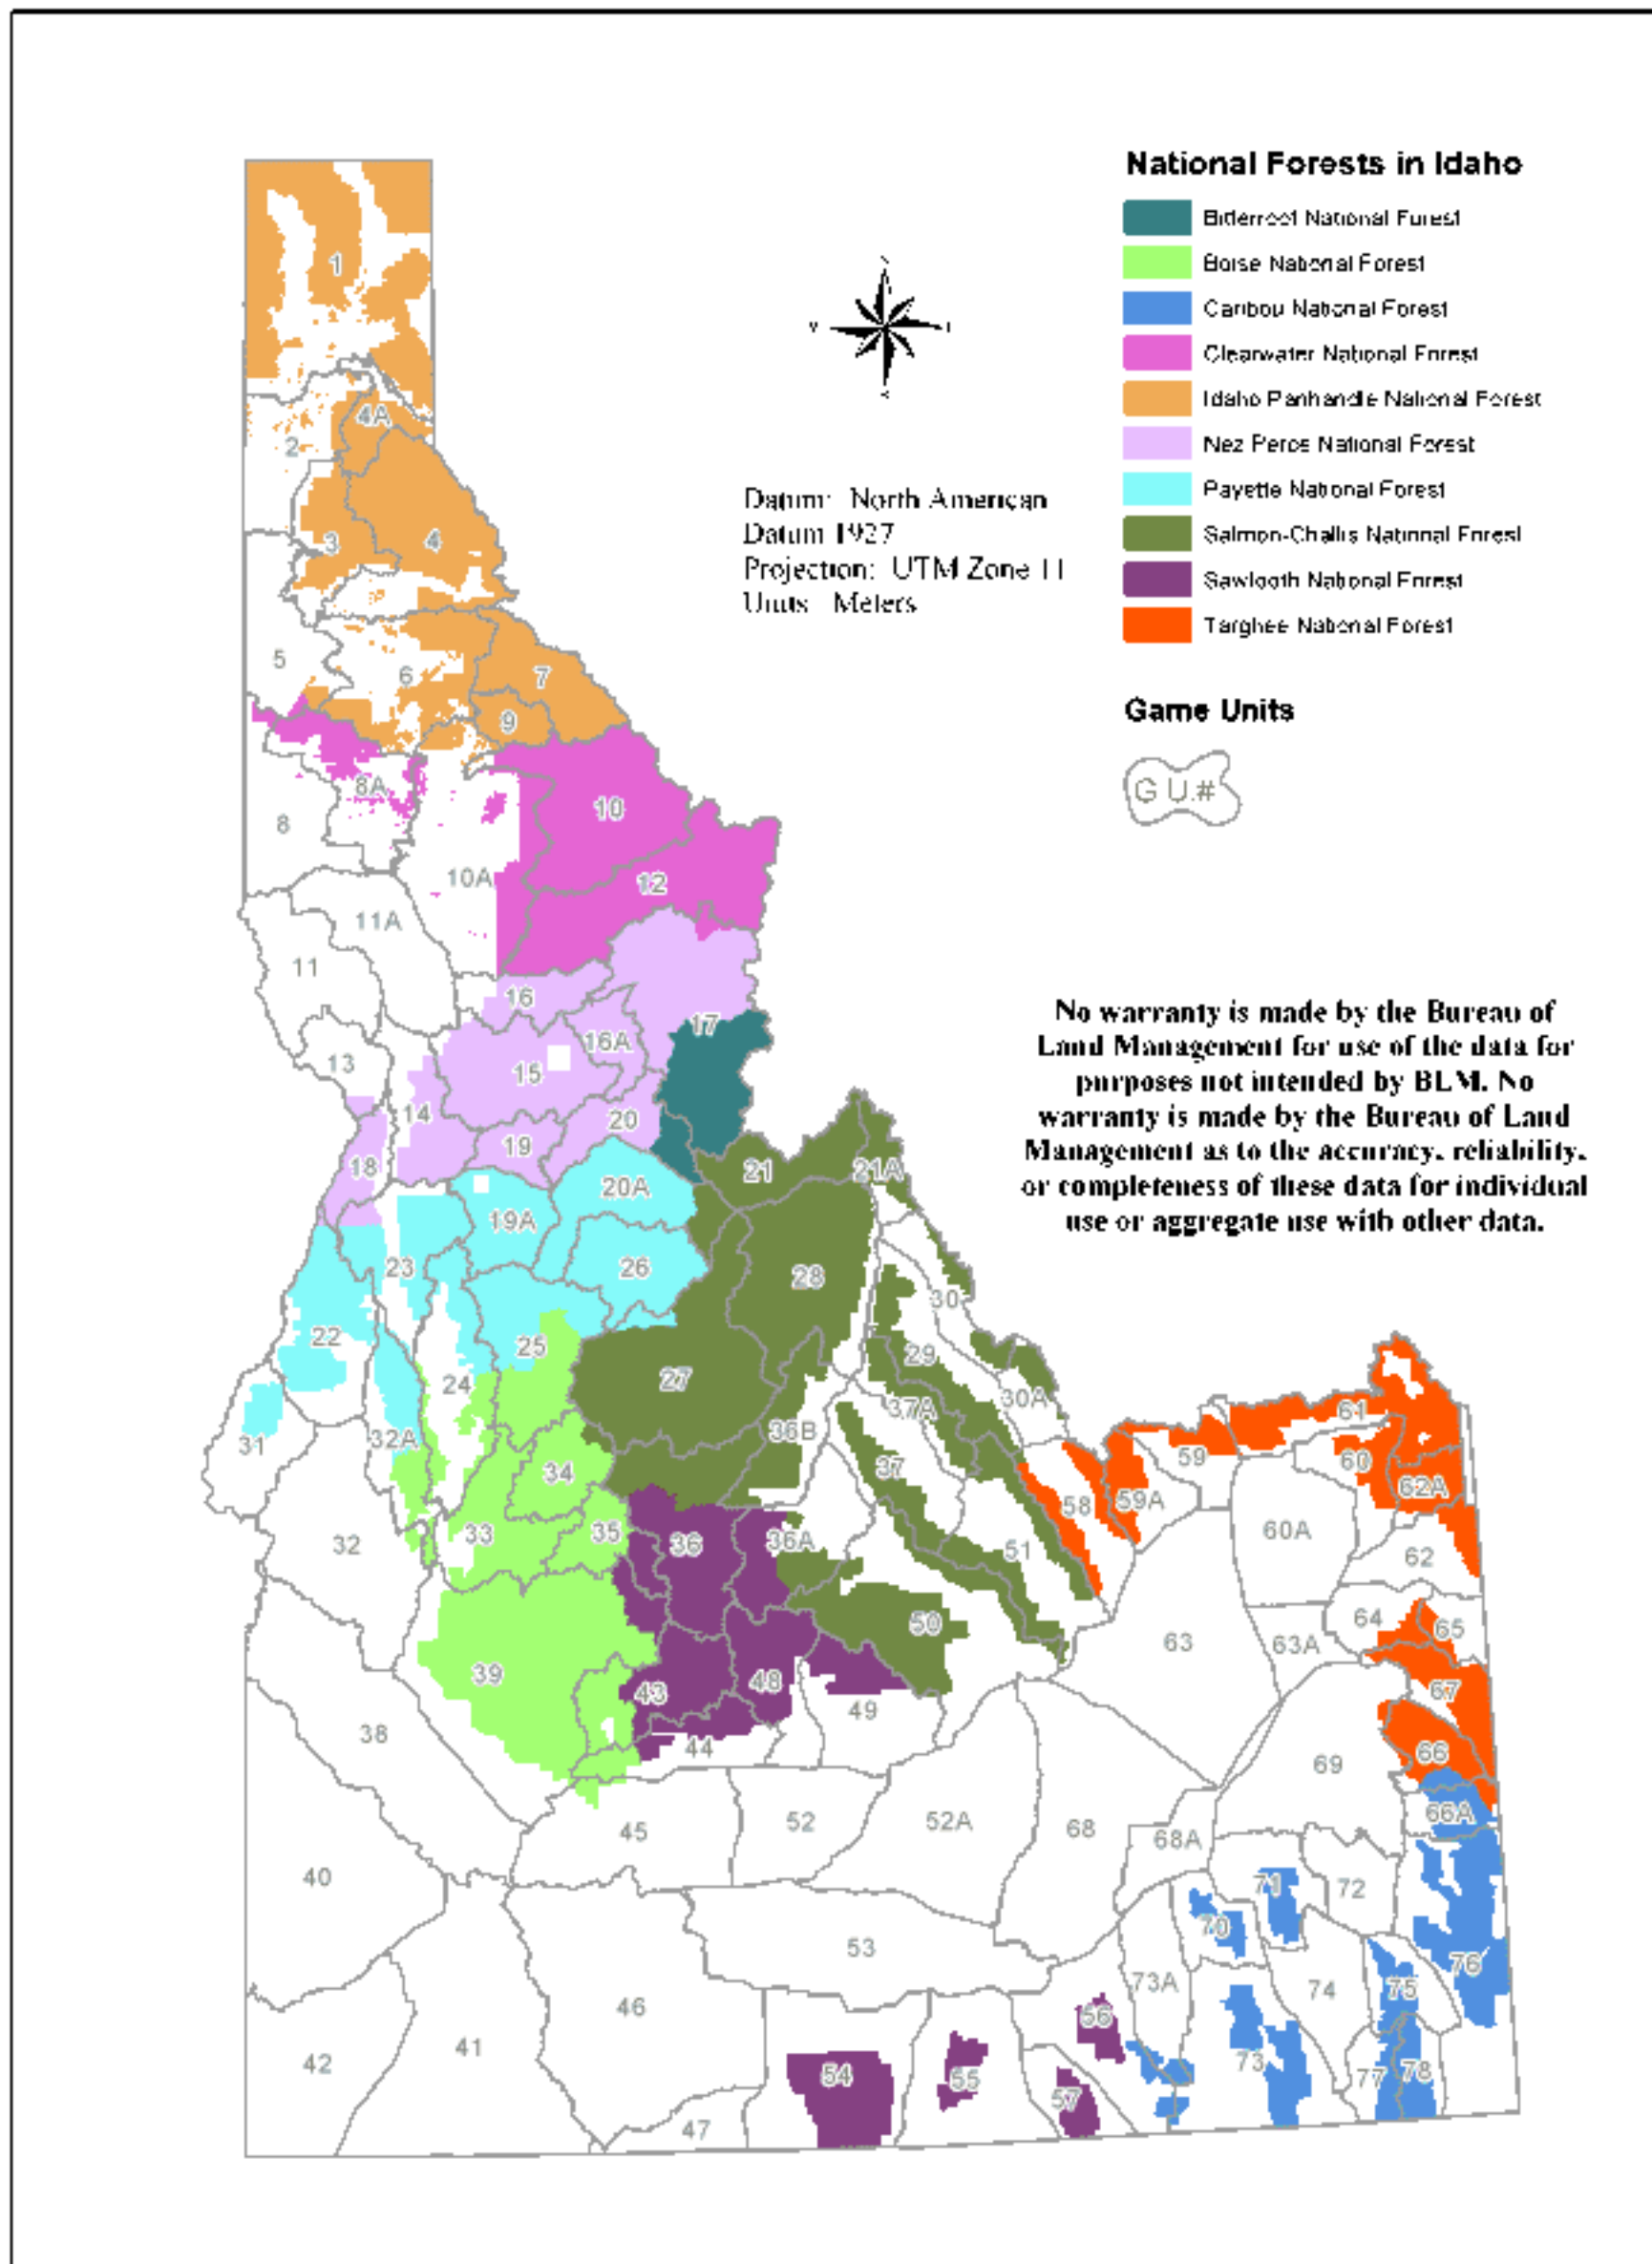

National Forests and Game Units in Idaho

0 25 50 100 150 200 Miles

Source of Data Layers
 Game Units: Idaho Department of Fish and Game
 Forest Boundaries: USDA Forest Service

Printed by the Idaho State Office
 USDI Bureau of Land Management
 1387 S. Vinnell Way
 Boise, Idaho 83719
 November 2003