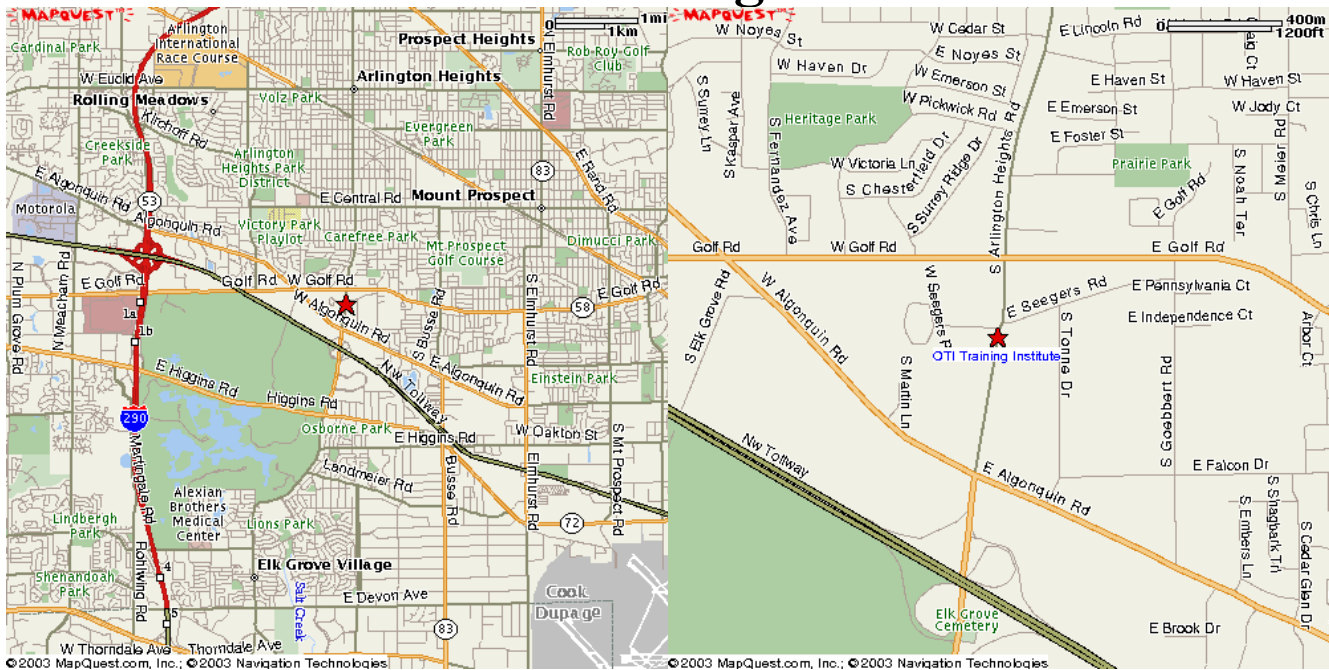

# Travel Map/Driving Directions

### From O'Hare Airport

Depart Airport on 190 (E), Go about one mile and exit on ramp to I-90 (W) Northwest Tollway toward Rockford, IL. Go approximately 5 miles to Arlington Heights Road. Exit and Turn Right (North) on to Arlington Heights Road. Go about ½ mile and turn into left into the OSHA Office of Training and Education located at 2020 S. Arlington Heights Road.

### From the West

Take I-90 (E) to the Arlington Heights Road exit and Turn Left (North) on to Arlington Heights Road. Go about ½ mile and turn into left into the OSHA Office of Training and Education located at 2020 S. Arlington Heights Road.

### From Downtown Chicago

Take I-90/I-94 (W) from the city (approximately 11 miles) I-90/I-94 split around Irving Park Road. Keep LEFT to stay on I-90 [Northwest Tollway] towards I-90 / I-294 N / Rockford / Milwaukee. Go approximately 9 miles to Arlington Heights Road. Exit and Turn Right (North) on to Arlington Heights Road. Go about ½ mile and turn into left into the OSHA Office of Training and Education located at 2020 S. Arlington Heights Road.