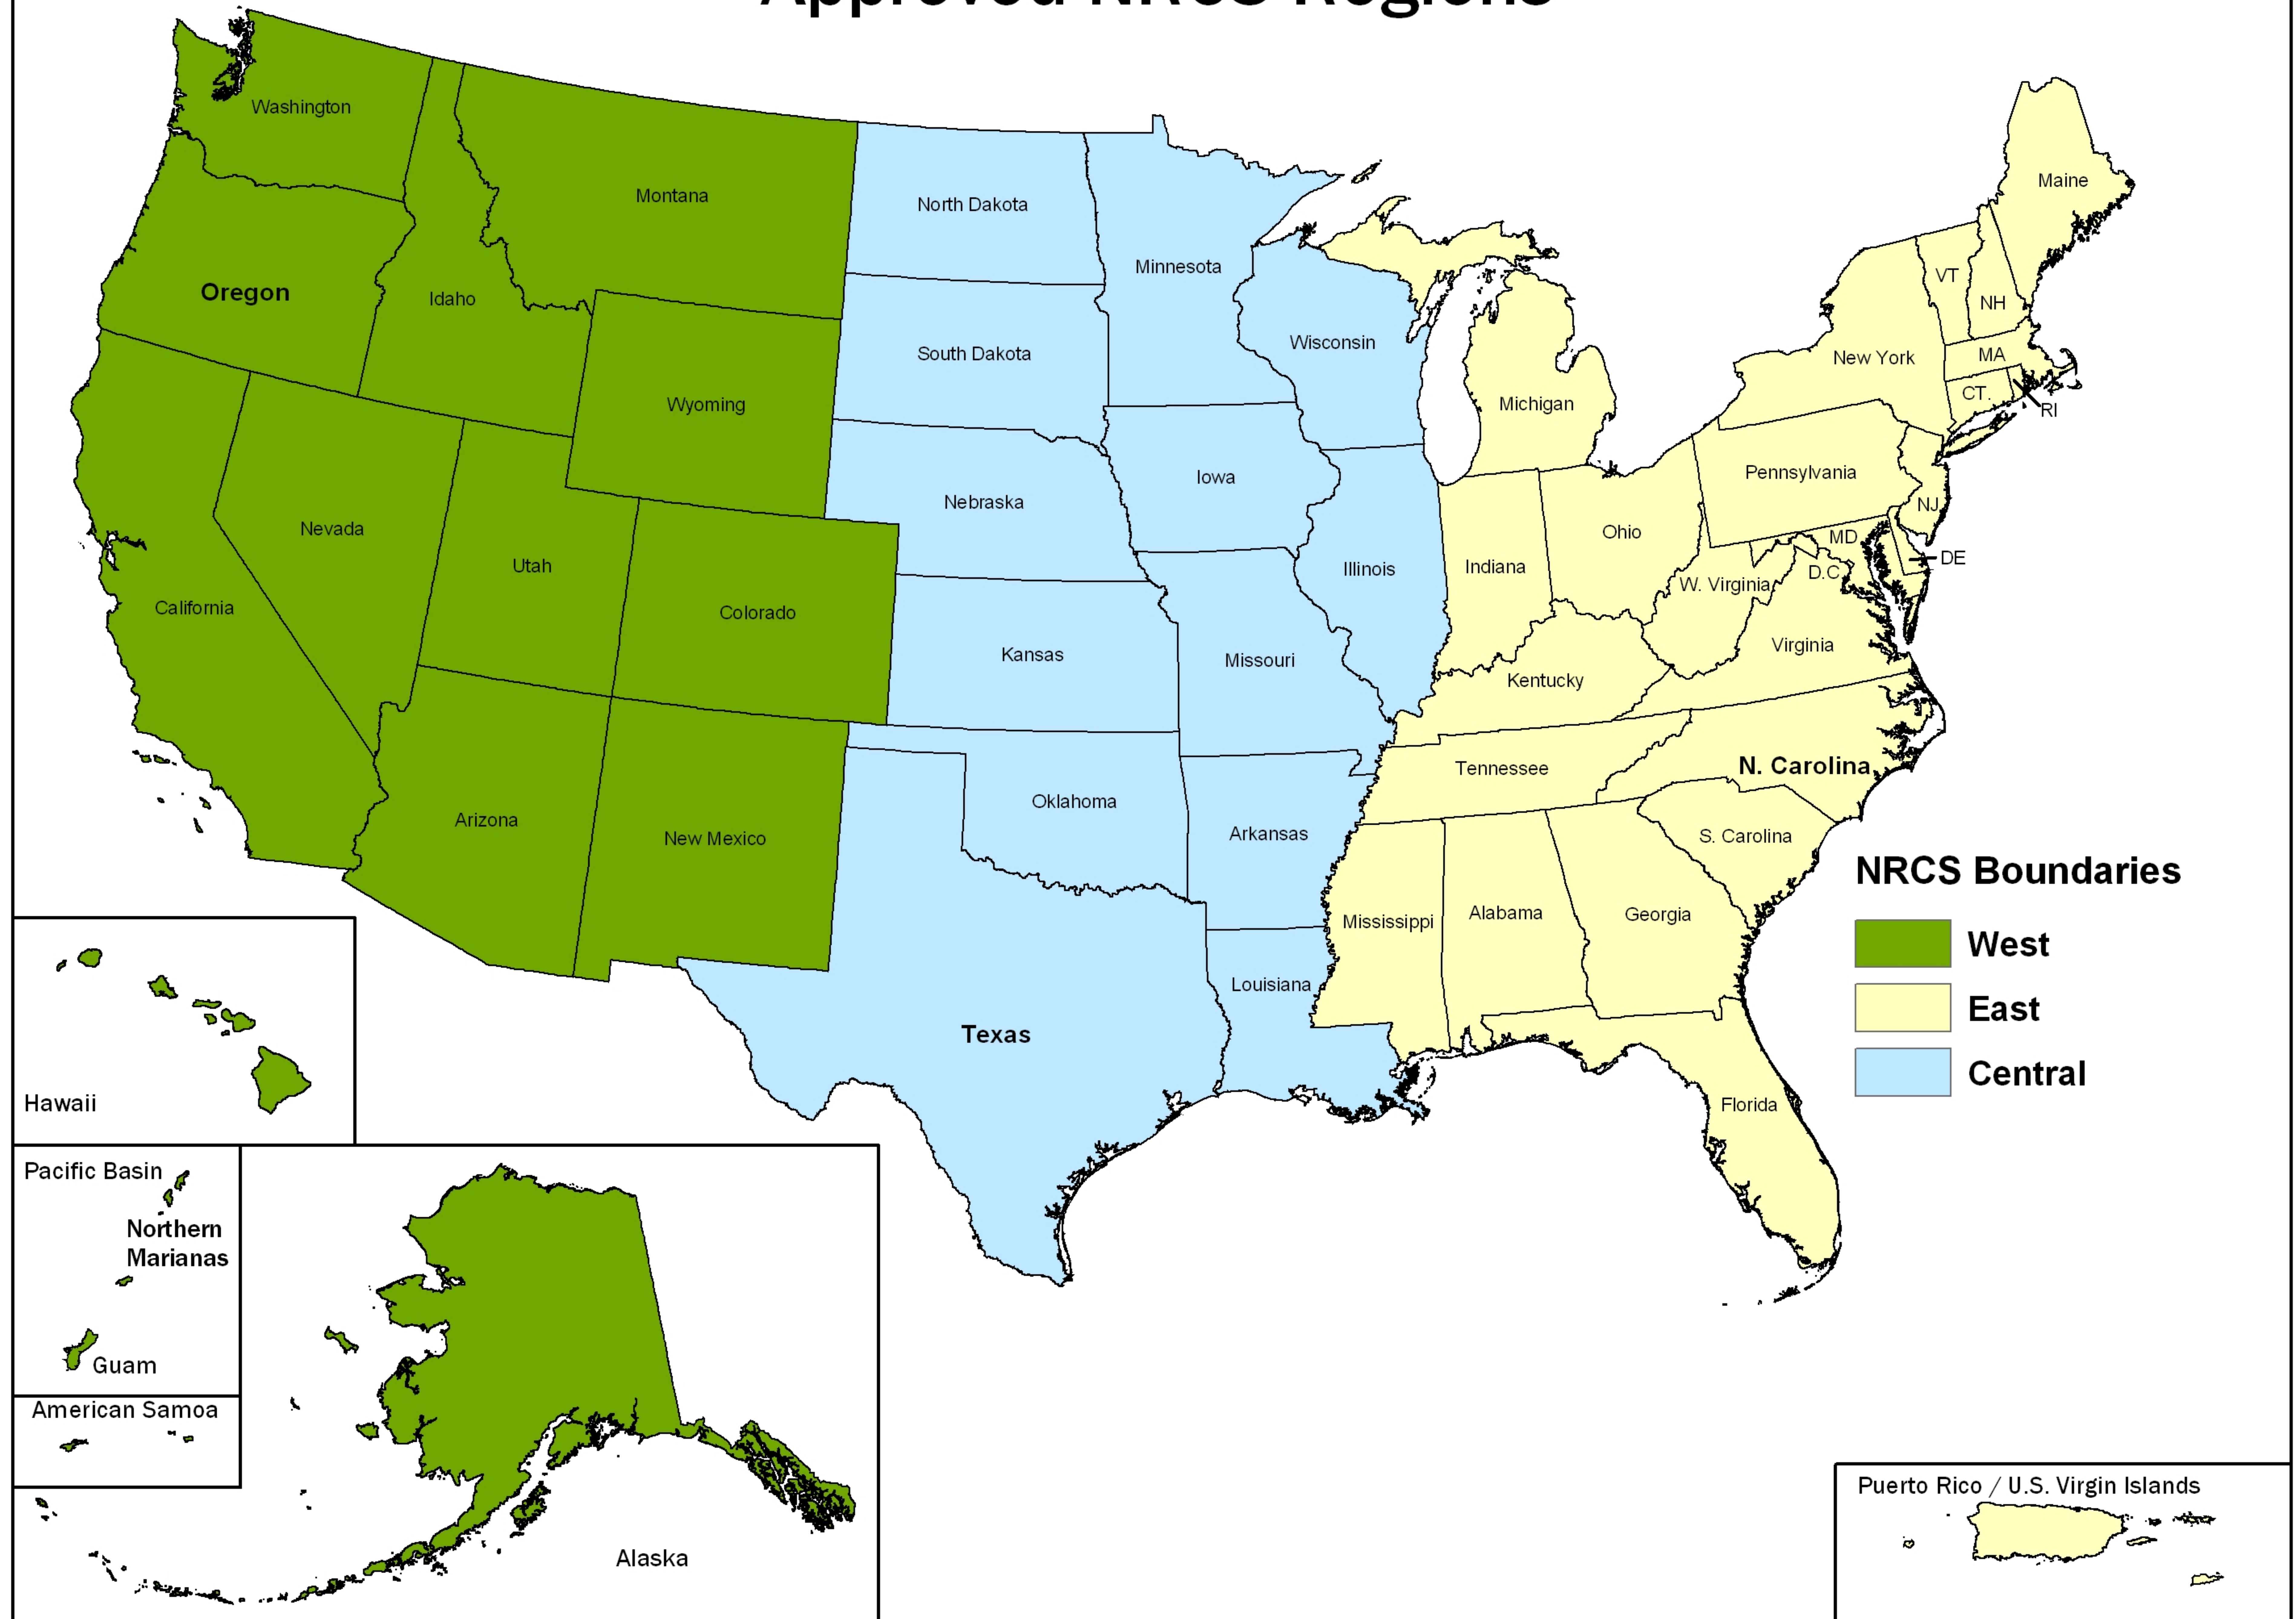

Approved NRCS Regions

NRCS Boundaries

- West
- East
- Central

U.S. Department of Agriculture
Natural Resources Conservation Service
Resource Assessment Division
Washington, D.C. November 2003

Map ID: 7688