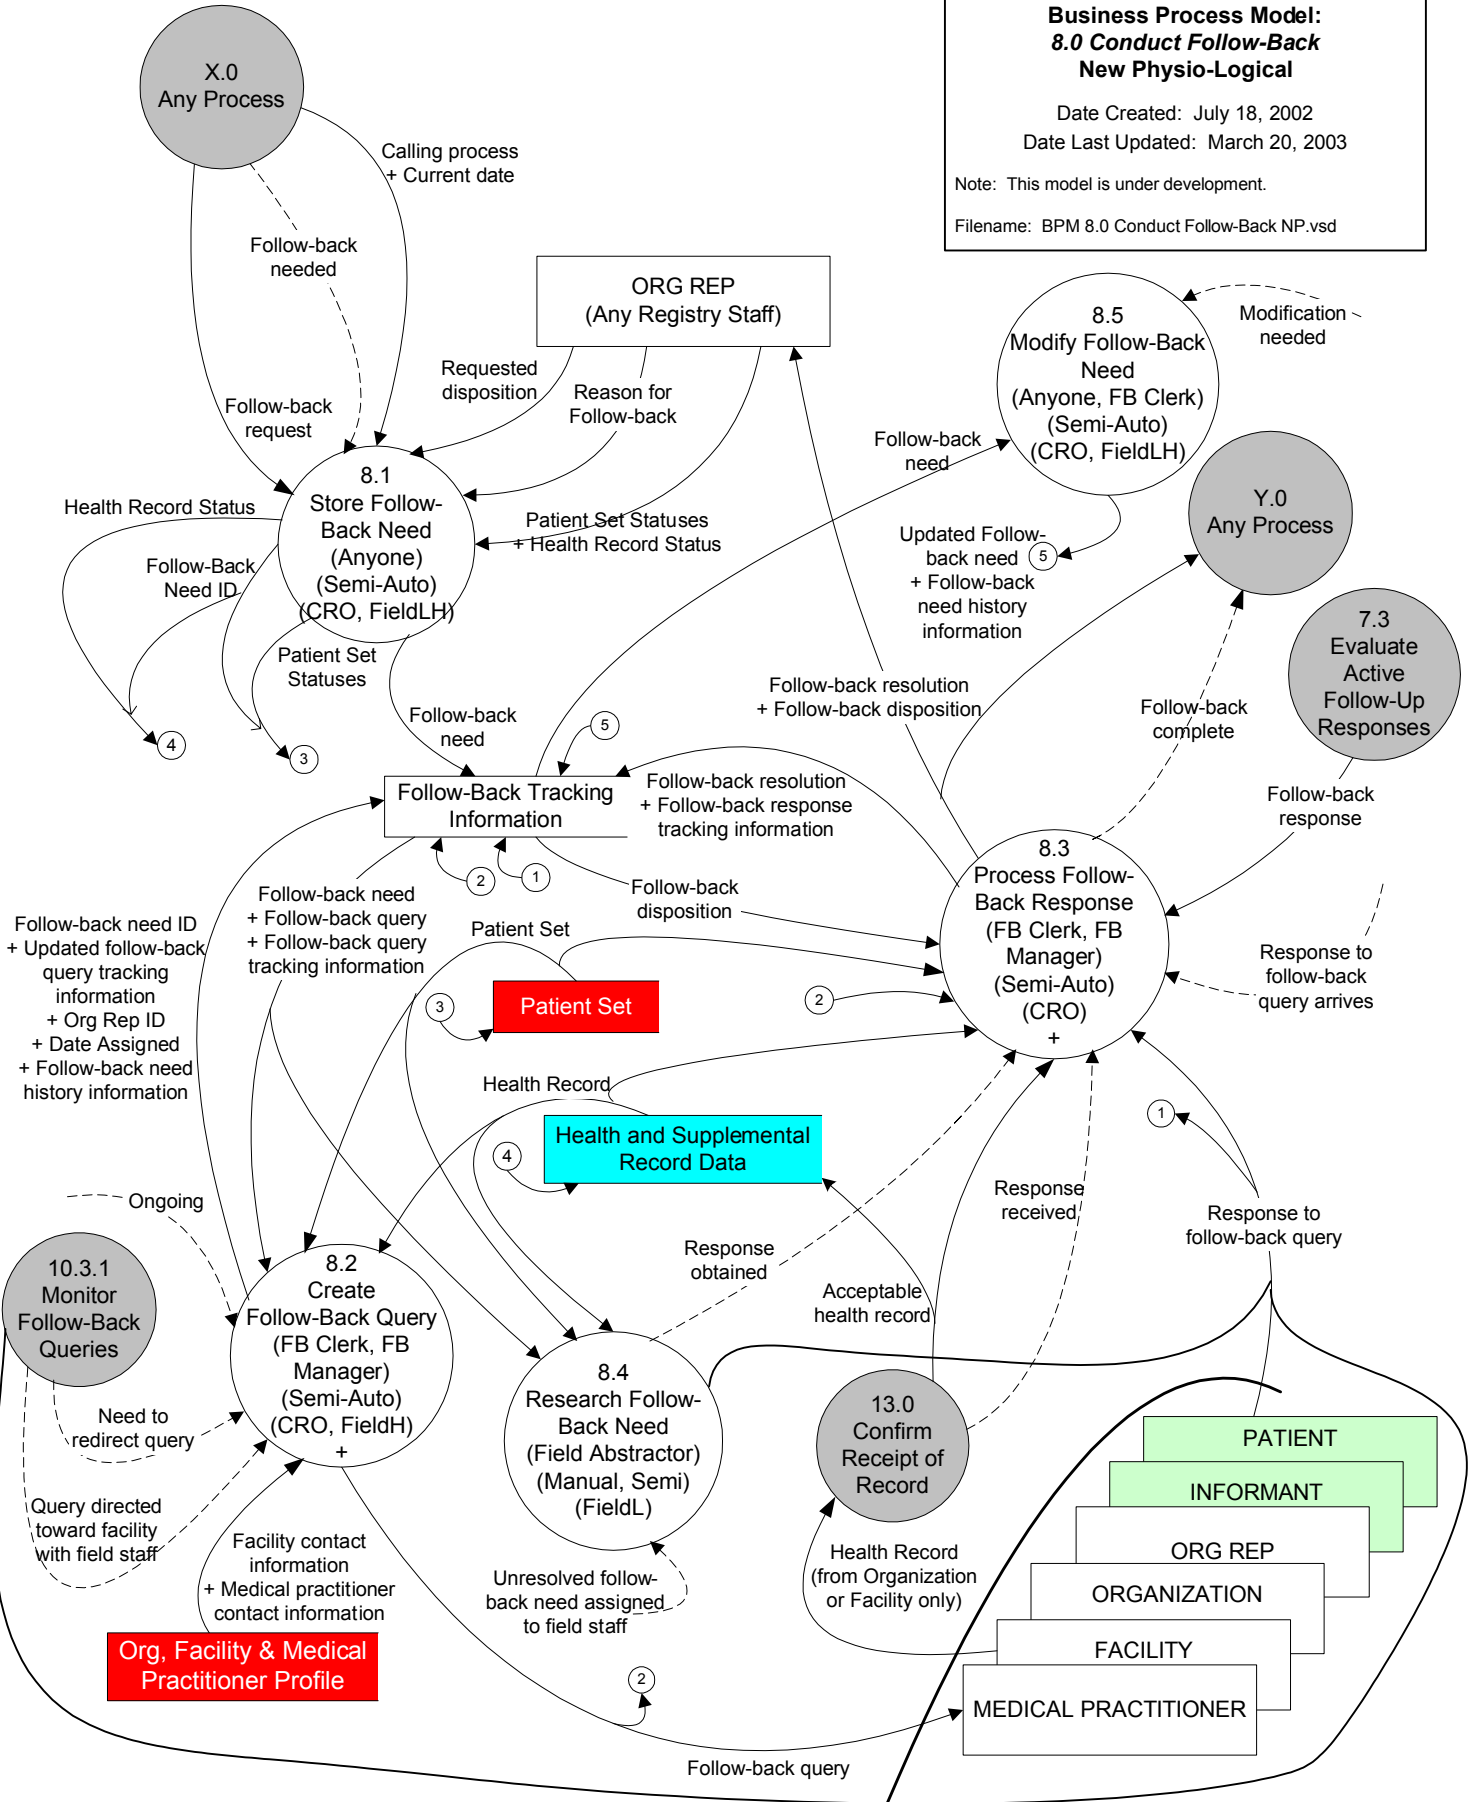

SEER Registry
Data Management Project

**Business Process Model:
8.0 Conduct Follow-Back
New Physio-Logical**

Date Created: July 18, 2002
Date Last Updated: March 20, 2003

Note: This model is under development.

Filename: BPM 8.0 Conduct Follow-Back NP.vsd

SEER Registry
Data Management Project

**Business Process Model:
8.2 Create Follow-Back Query
New Physio-Logical**

Date Created: July 18, 2002
Date Last Updated: Dec 18, 2002

Note: This model is under development.

Filename: BPM 8.0 Conduct Follow-Back NP.vsd