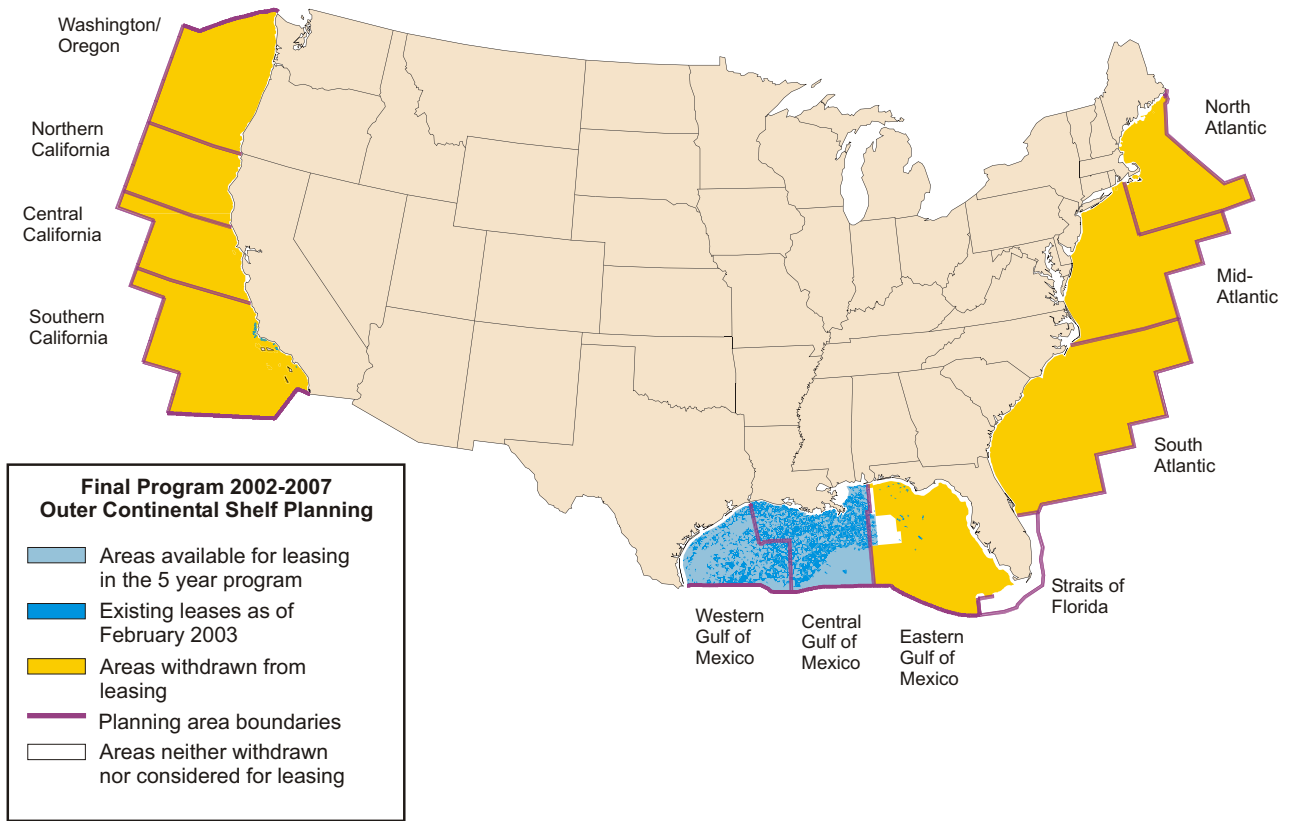

MMS Minerals Revenue Management

Map of Federal offshore regions in current oil and gas leasing program

Note: The maritime boundaries and limits shown above, as well as the divisions between the planning areas, are for initial planning purposes only and do not prejudice or affect United States jurisdiction in any way.

MMS Minerals Revenue Management

Map of Federal offshore regions in current oil and gas leasing program (cont.)

Note: The maritime boundaries and limits shown above, as well as the divisions between the planning areas, are for initial planning purposes only and do not prejudice or affect United States jurisdiction in any way.