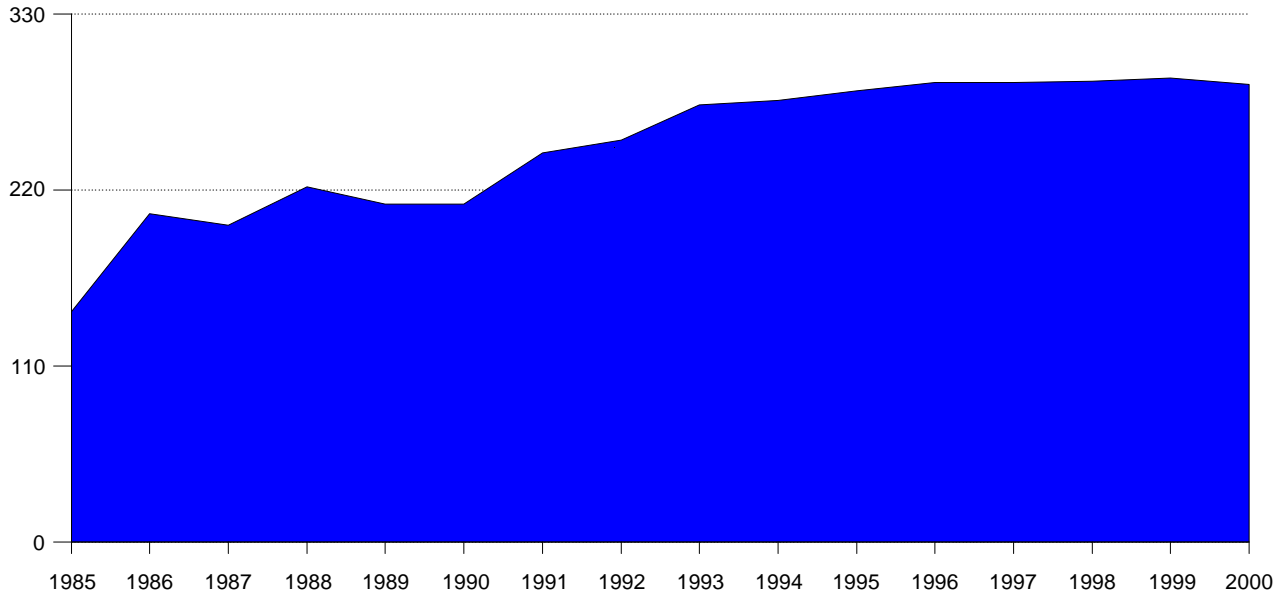

# **MMS Minerals Revenue Management**

**Number of Federal onshore solid mineral mines, Fiscal Years 1985-2000**

Year	Number of Mines
1985	144
1986	205
1987	198
1988	222
1989	211
1990	211

Year	Number of Mines
1991	243
1992	251
1993	273
1994	276
1995	282
1996	287

Year	Number of Mines
1997	287
1998	288
1999	290
2000	286