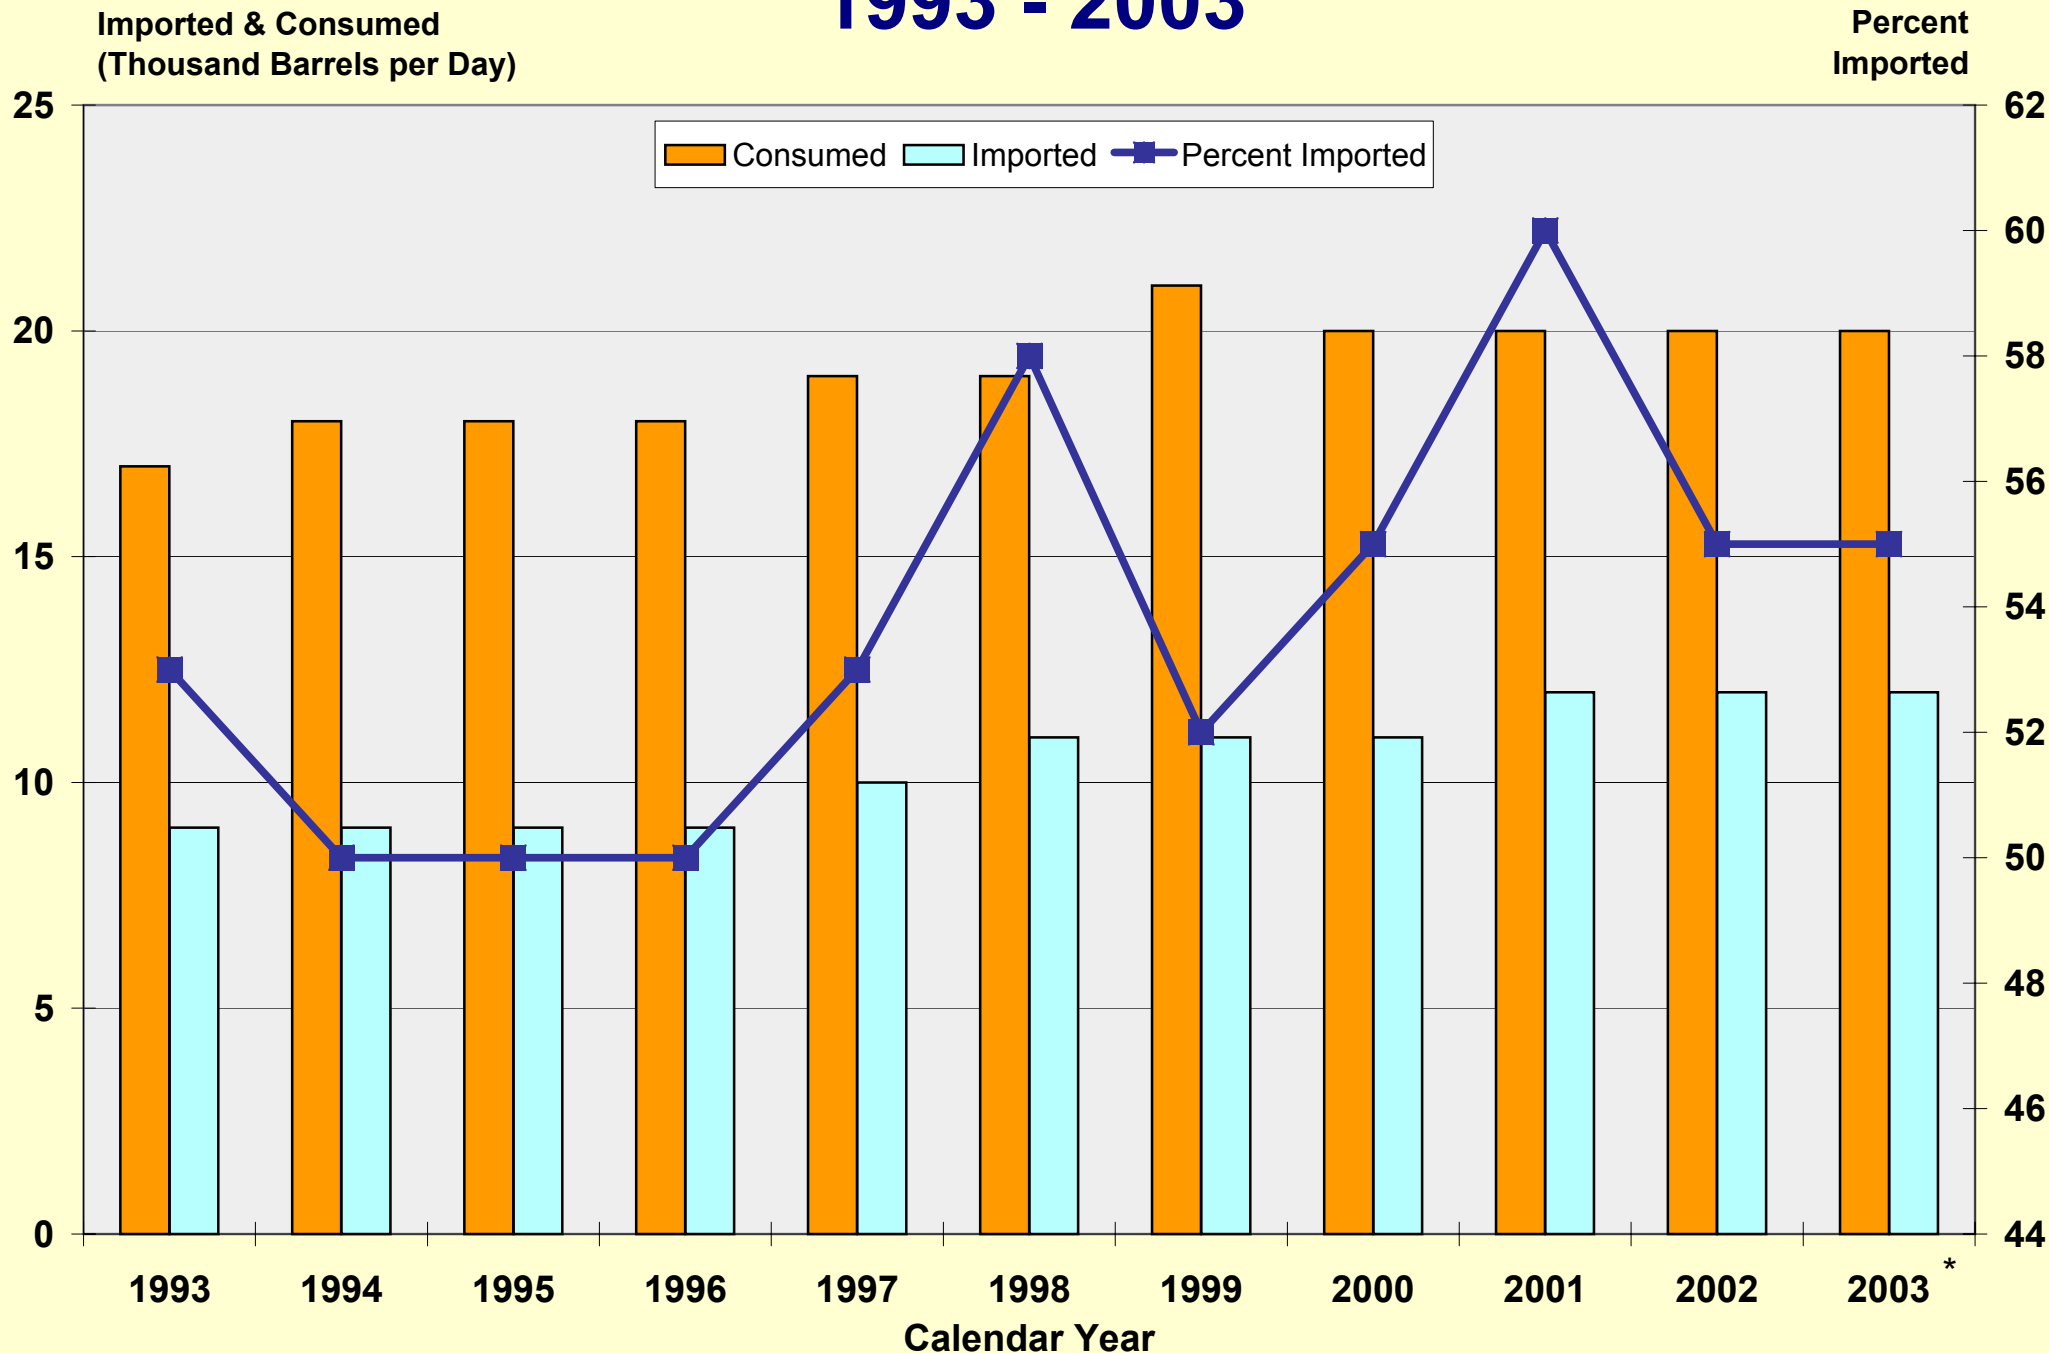

U. S. Petroleum: Consumed & Imported

1993 - 2003

SOURCE: DOE/EIA Monthly Energy Review, February 2004 issue. *2003 consumed is available through October - 10 month average