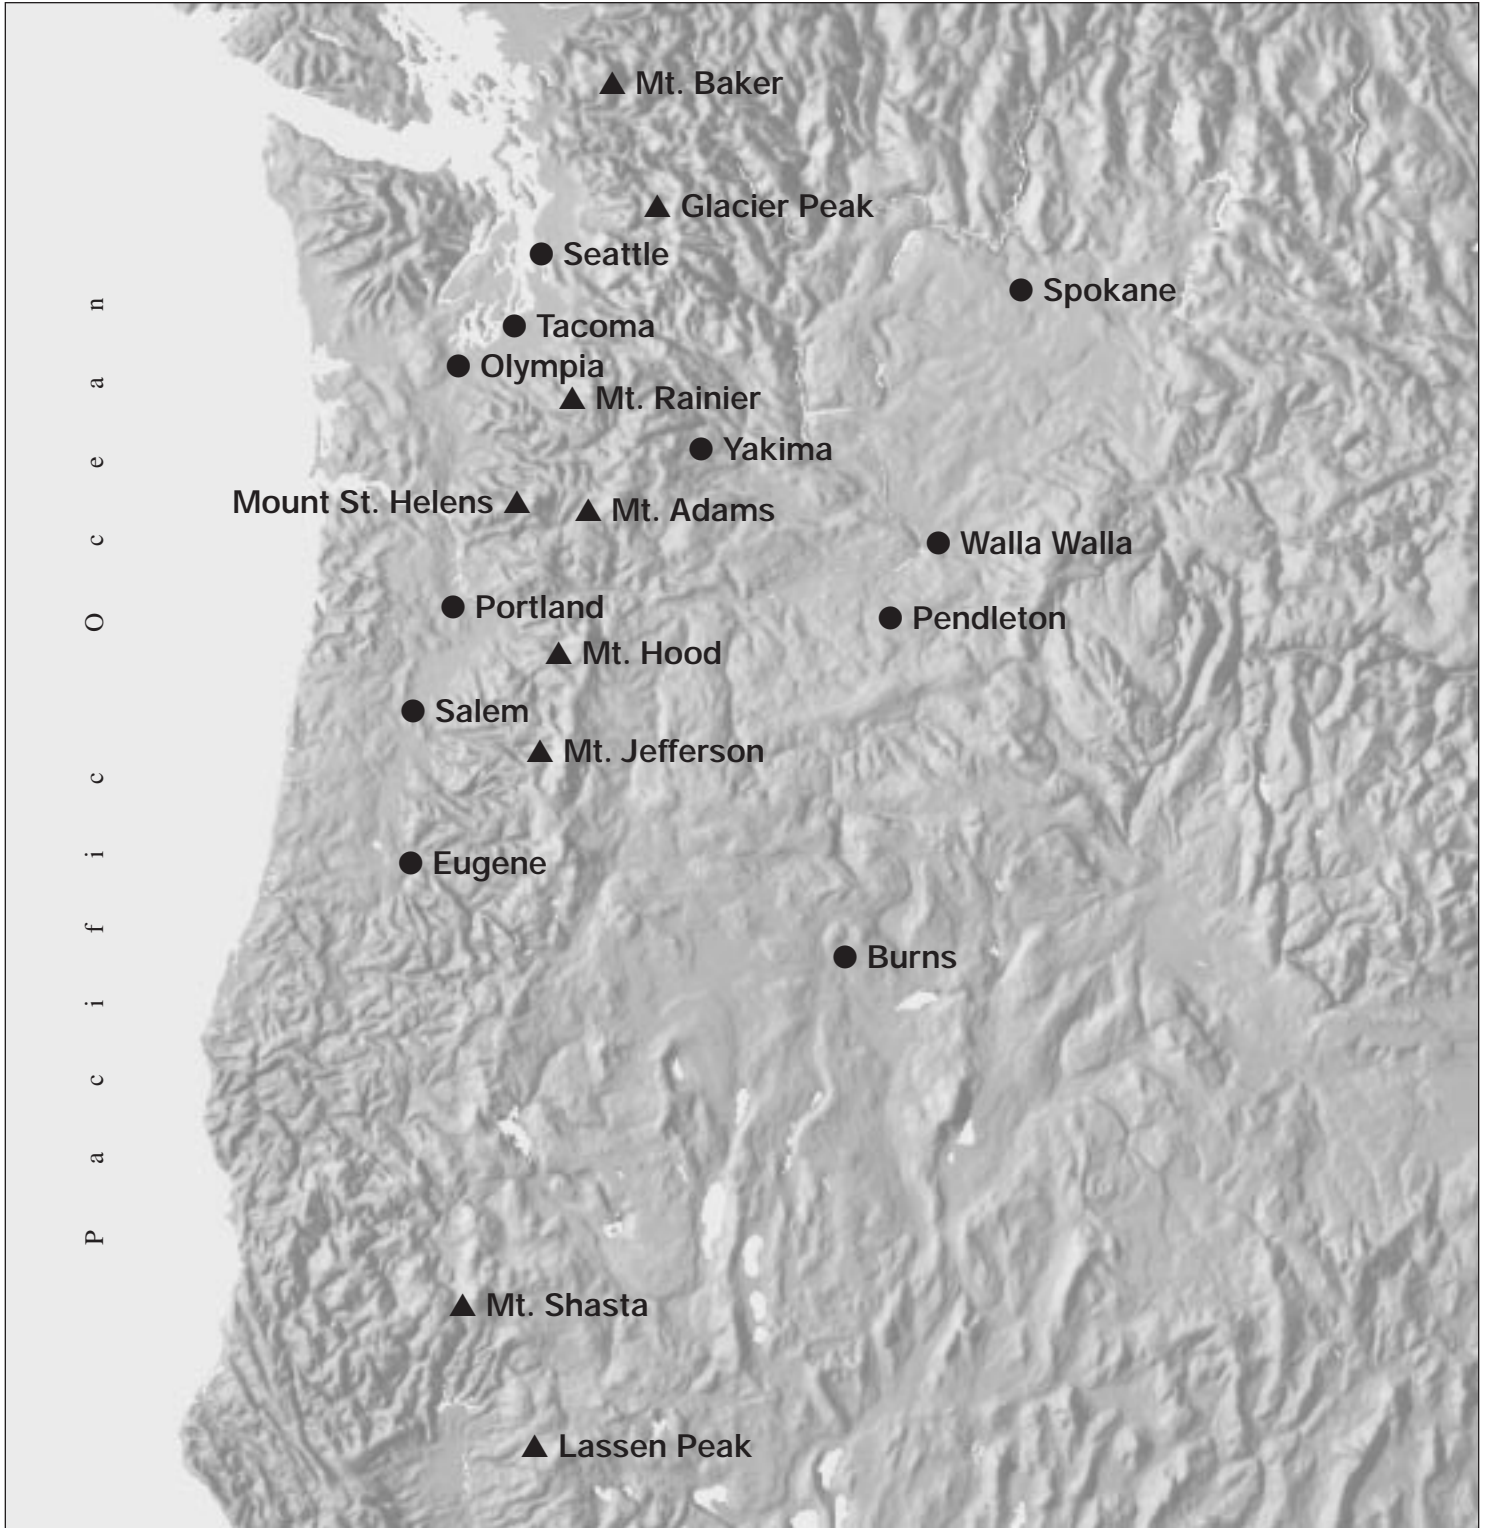

# VOLCANOES!

## Activity Sheet 3.2b In the Rain Shadow

Legend

0 200 km

▲ Volcanic Mountains  
● Cities