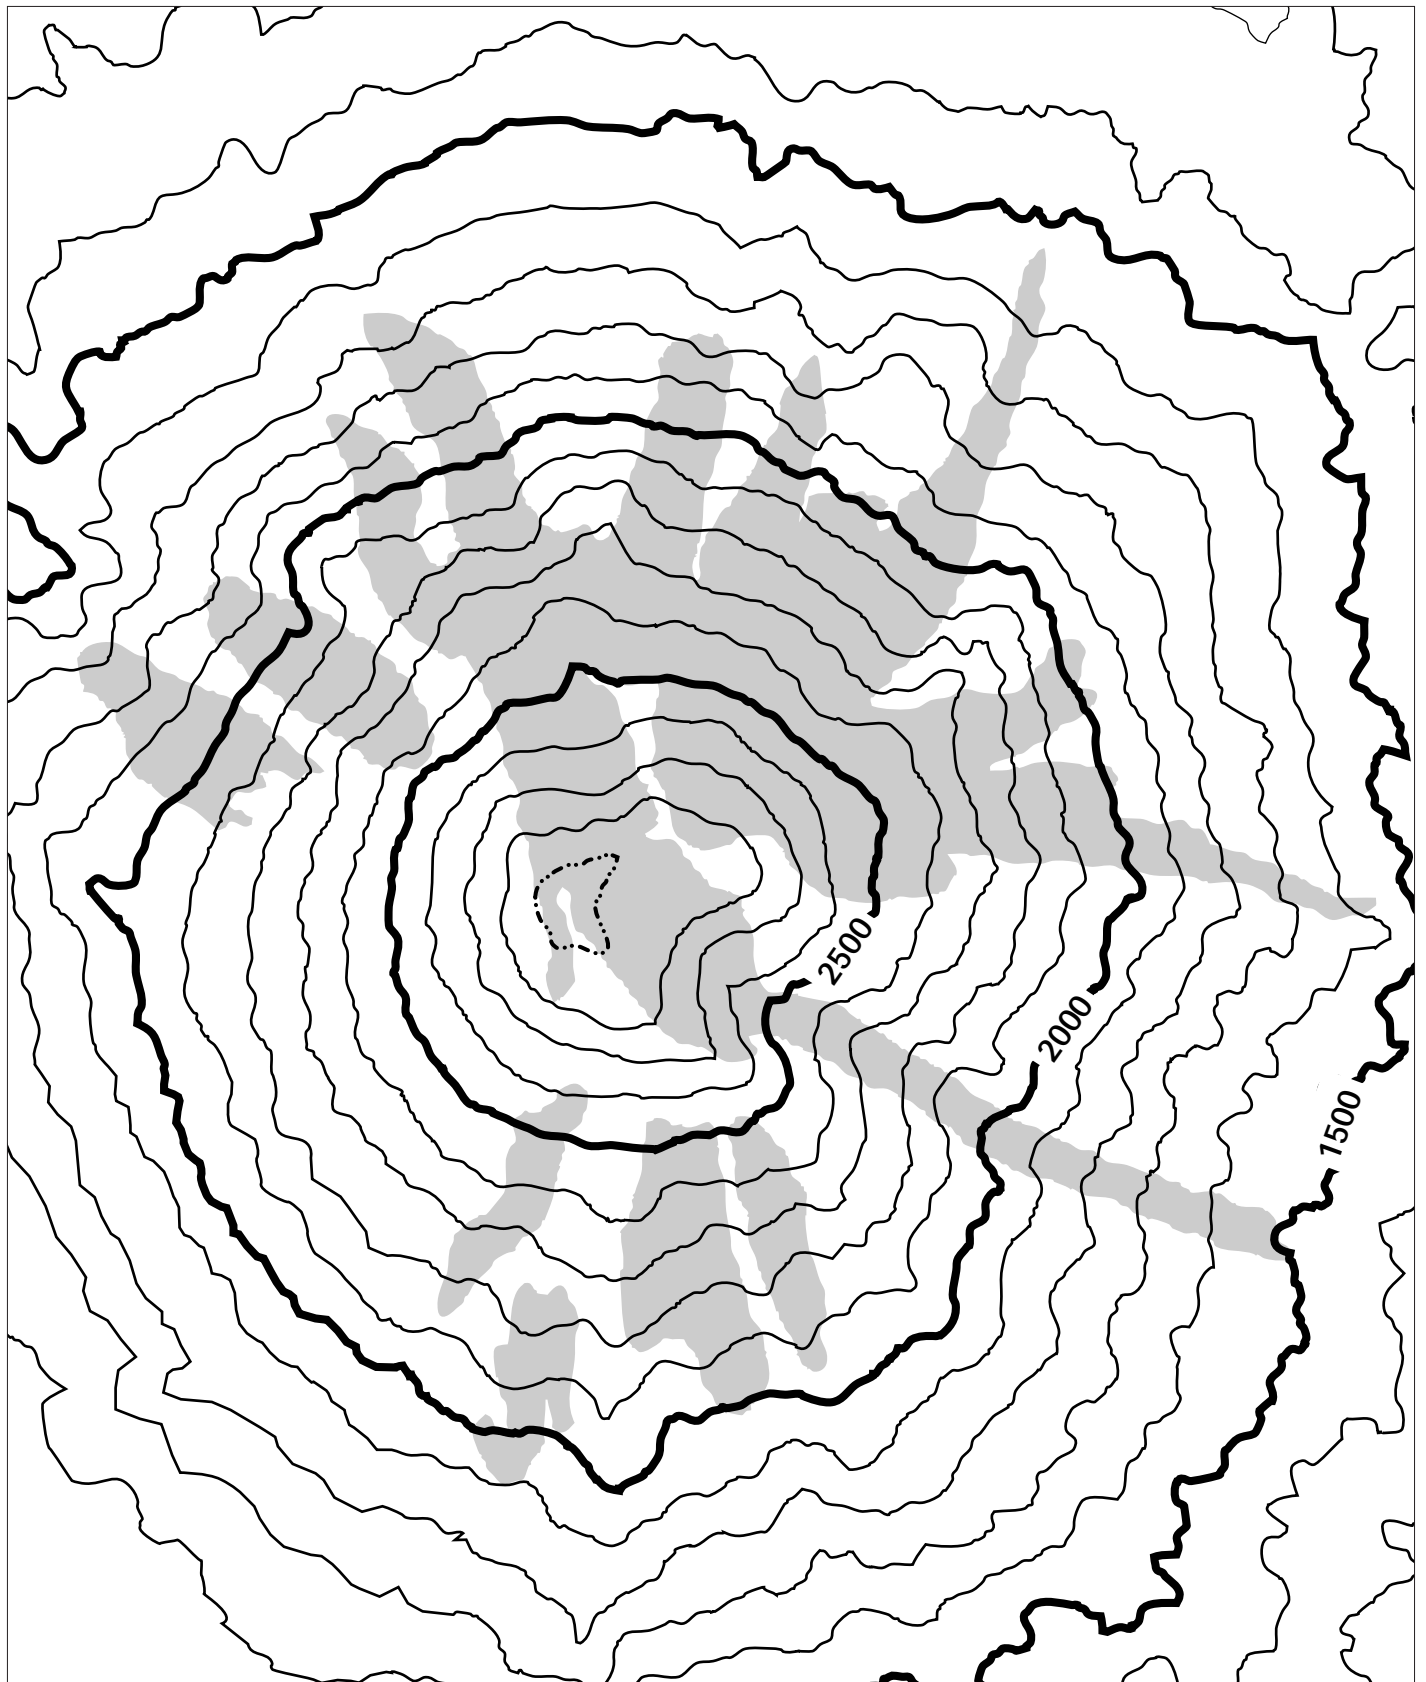

Master Sheet 2.2

Legend

Contour interval
100 meters

Glaciers

Crater