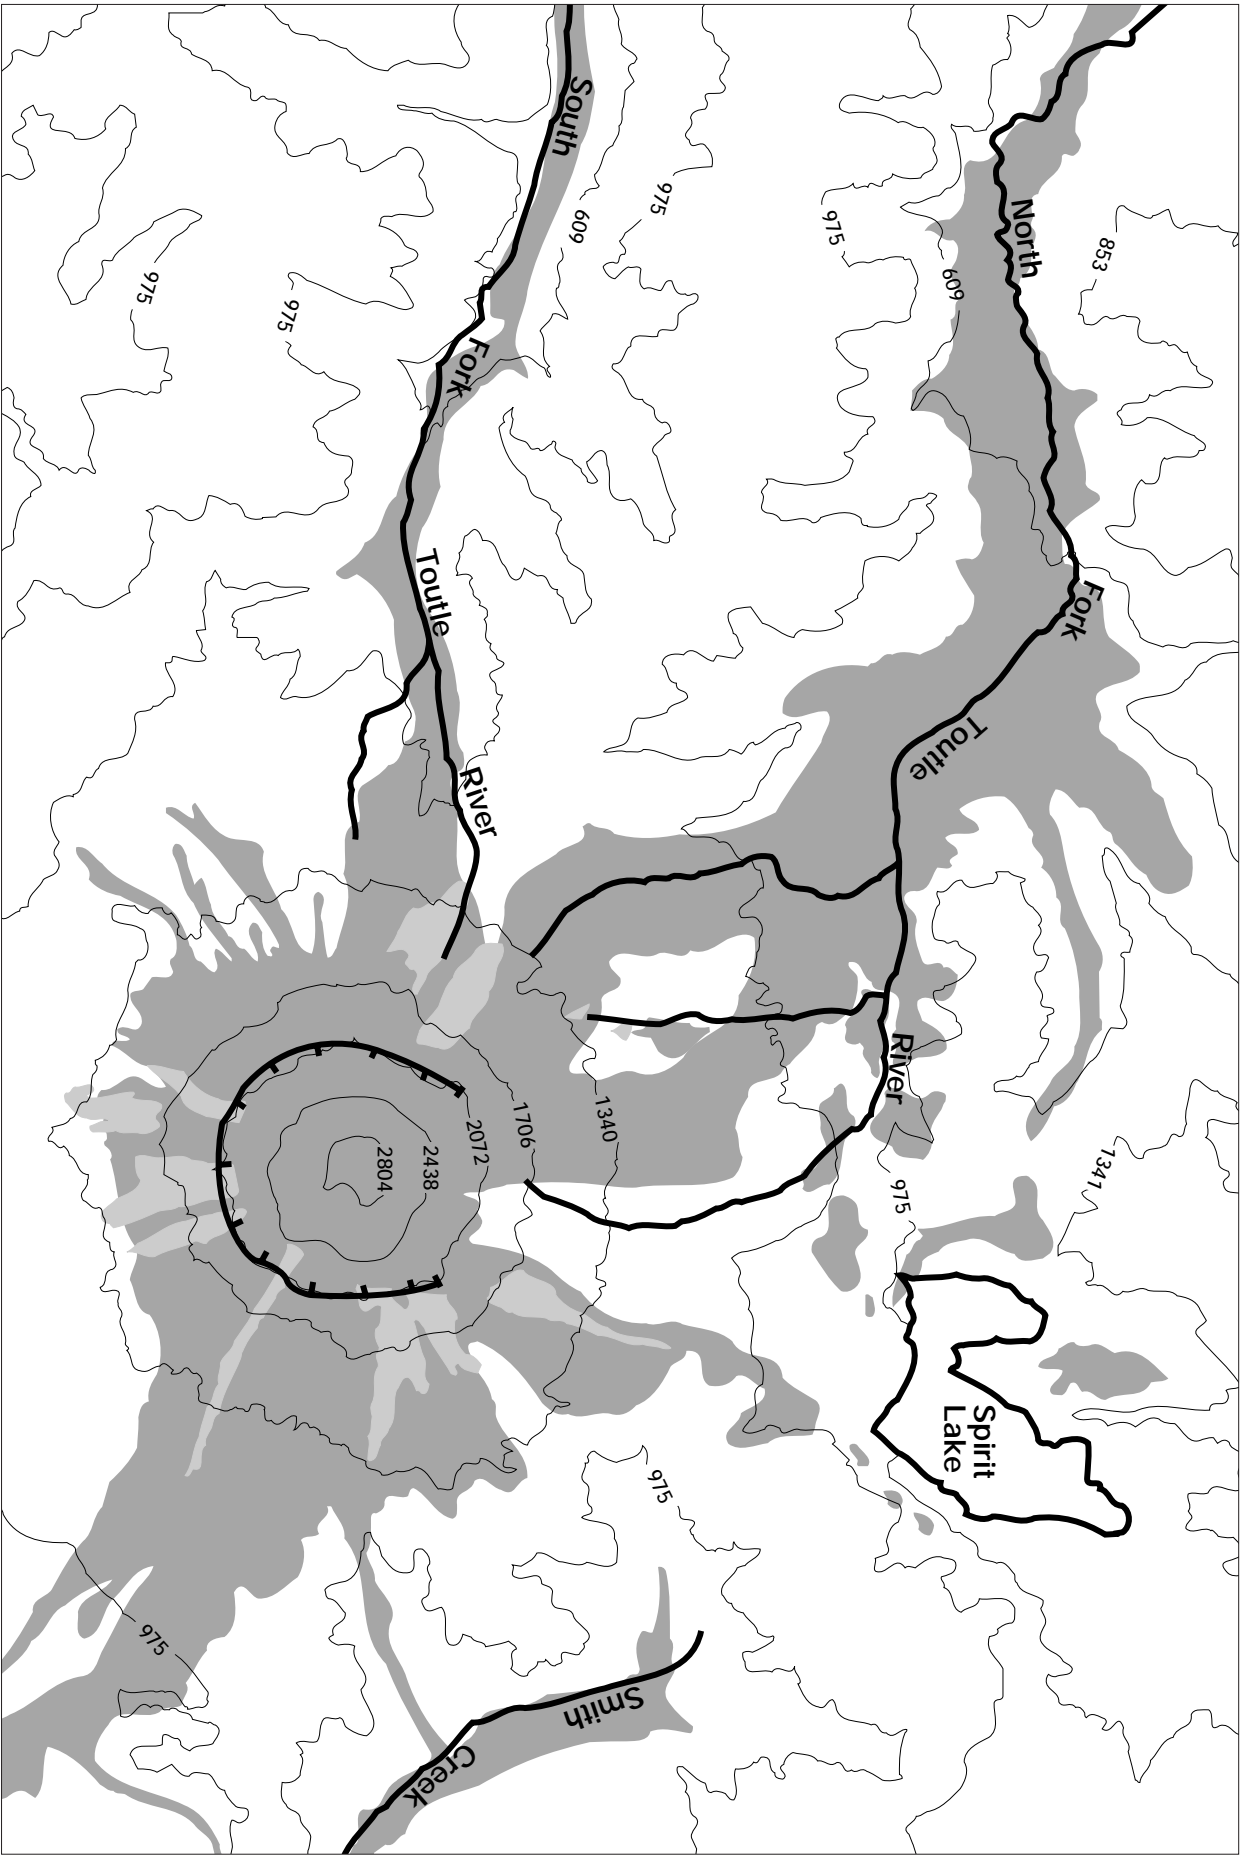

Master Sheet 4.1

Legend

- Glaciers
- Mudflows

- Crater Rim
- Contour Interval 366 meters