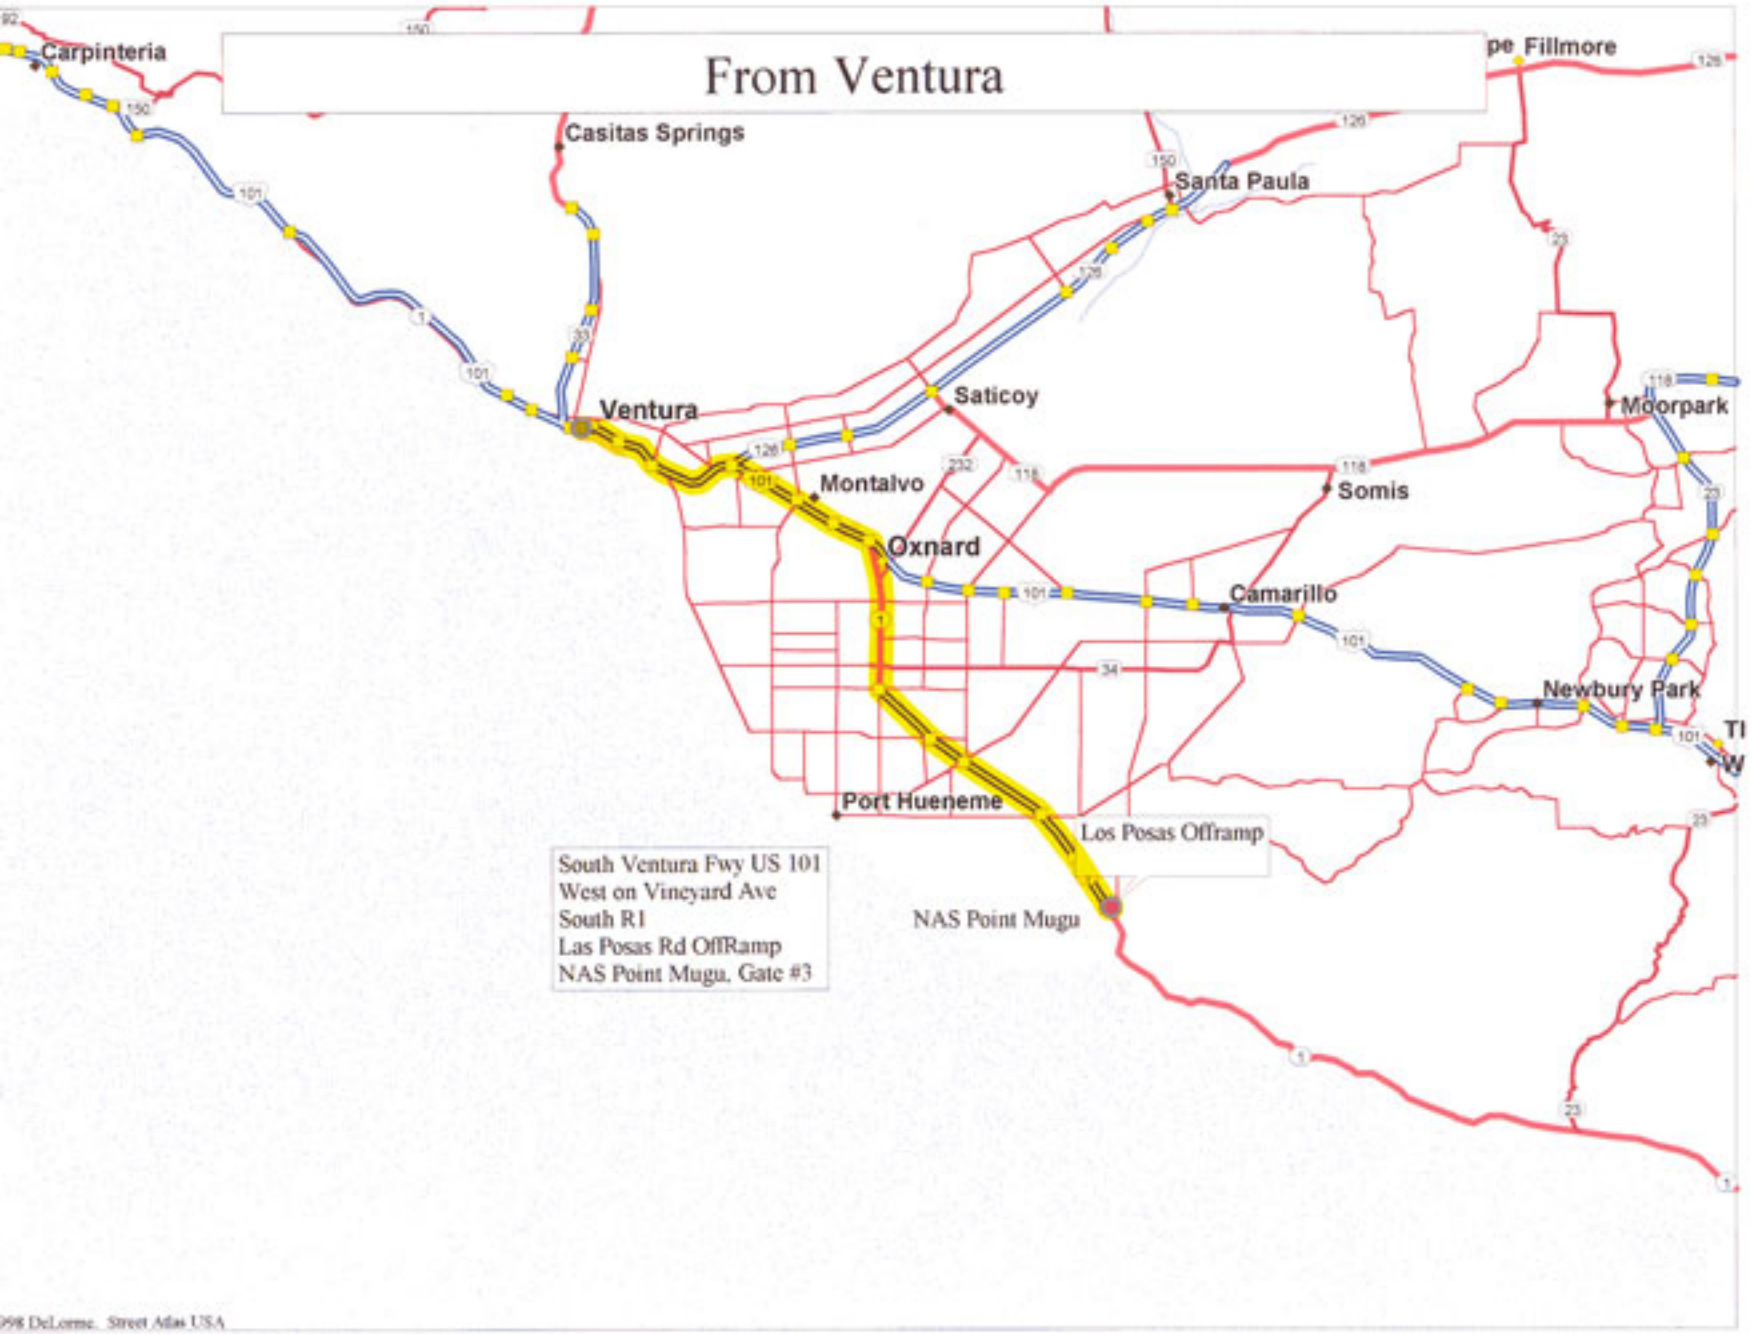

From Los Angeles

From Ventura

South Ventura Fwy US 101
West on Vineyard Ave
South R1
Las Posas Rd OffRamp
NAS Point Mugu, Gate #3

From Santa Monica

North Ventura FWY US 101
South on Los Posas Rd
NAS Point Mugu, Gate #3