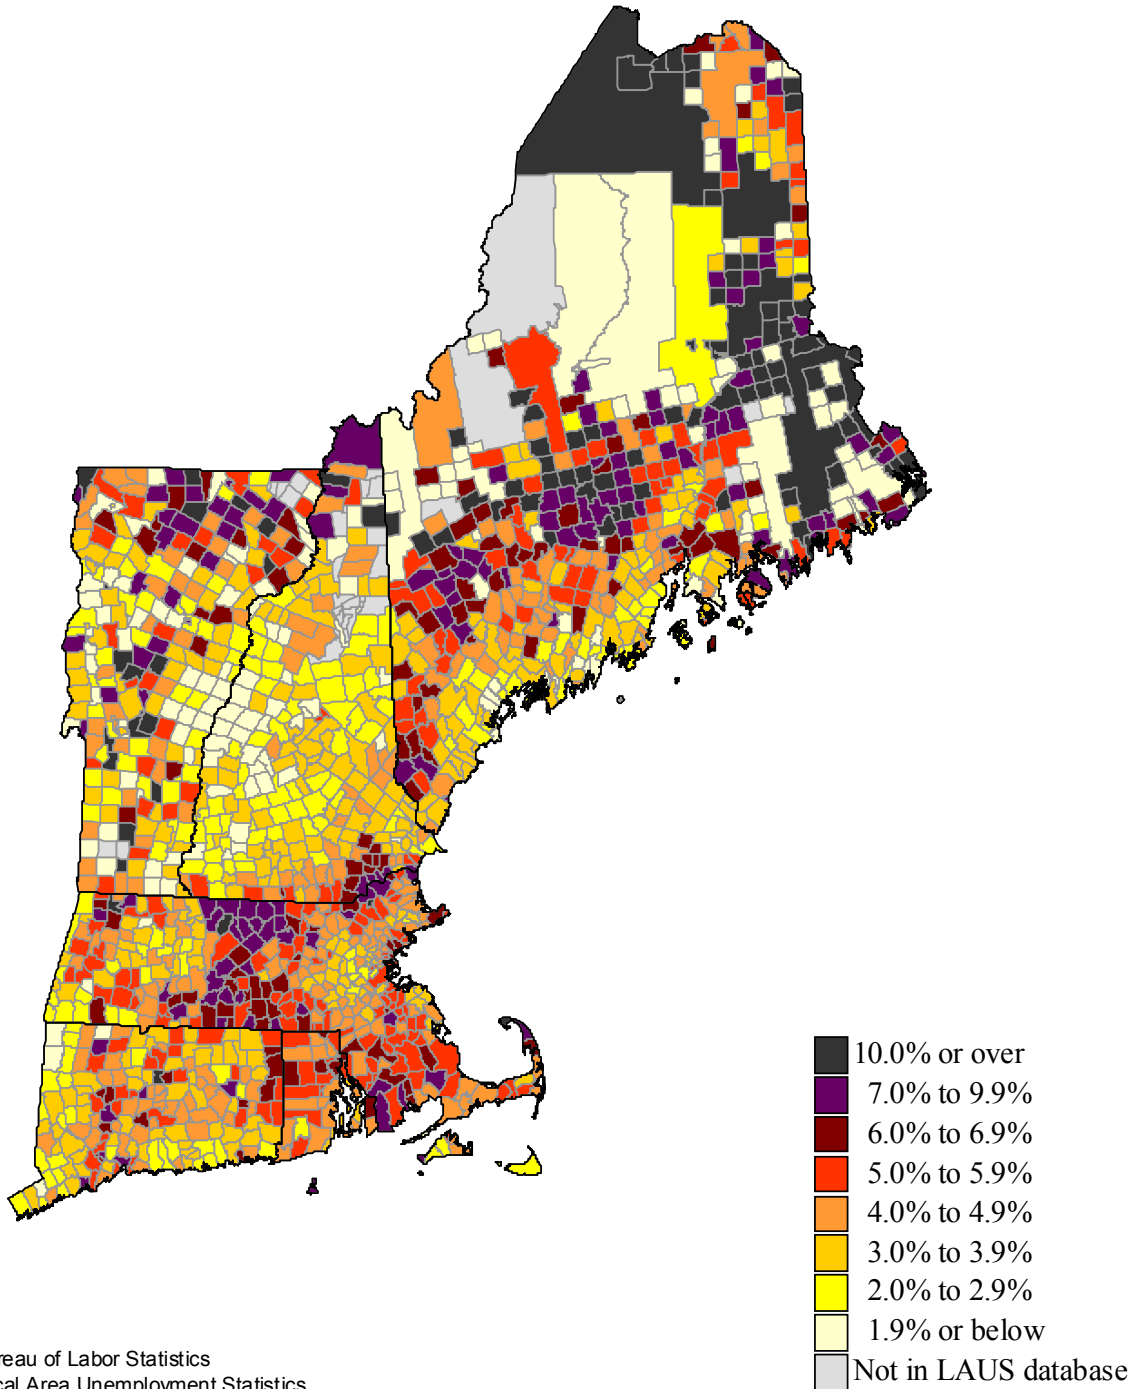

Unemployment rates in New England by Minor Civil Division, September 2003 - August 2004 averages

(U.S. rate = 5.7 percent)

SOURCE: Bureau of Labor Statistics
Local Area Unemployment Statistics