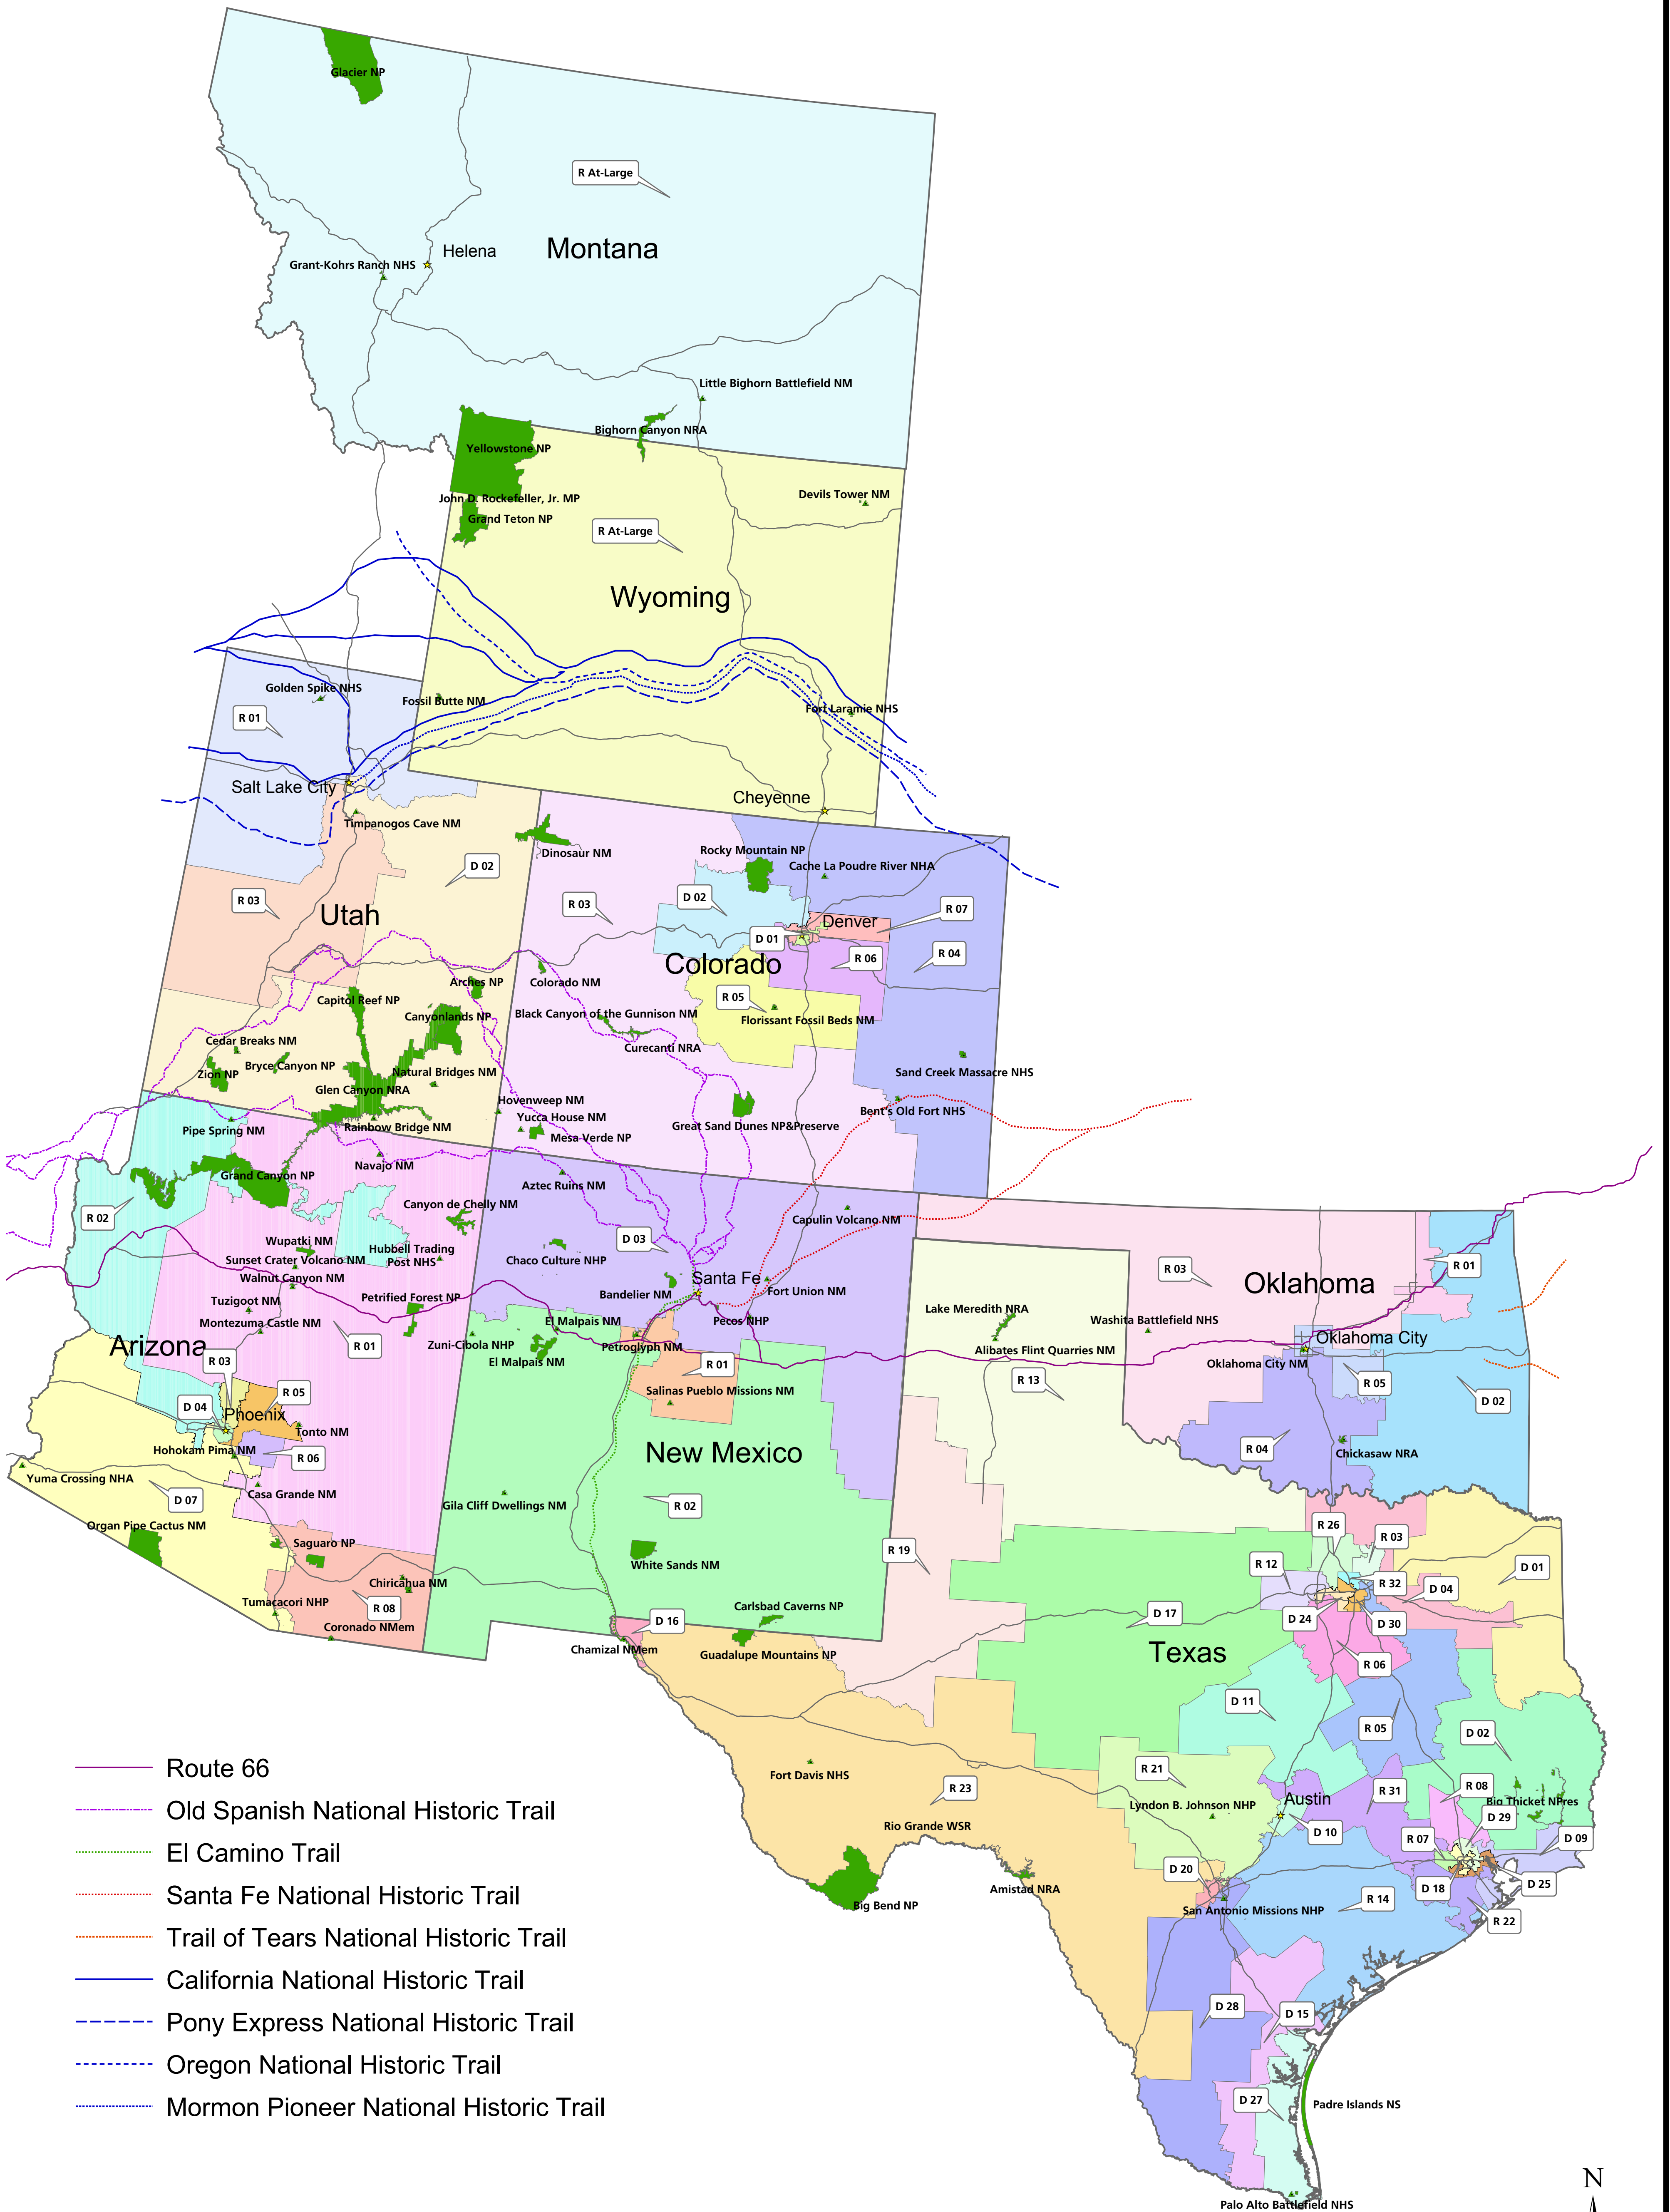

108th Congressional Districts

- Route 66
- Old Spanish National Historic Trail
- El Camino Trail
- Santa Fe National Historic Trail
- Trail of Tears National Historic Trail
- California National Historic Trail
- Pony Express National Historic Trail
- Oregon National Historic Trail
- Mormon Pioneer National Historic Trail

0 25 50 100 150 200 Miles