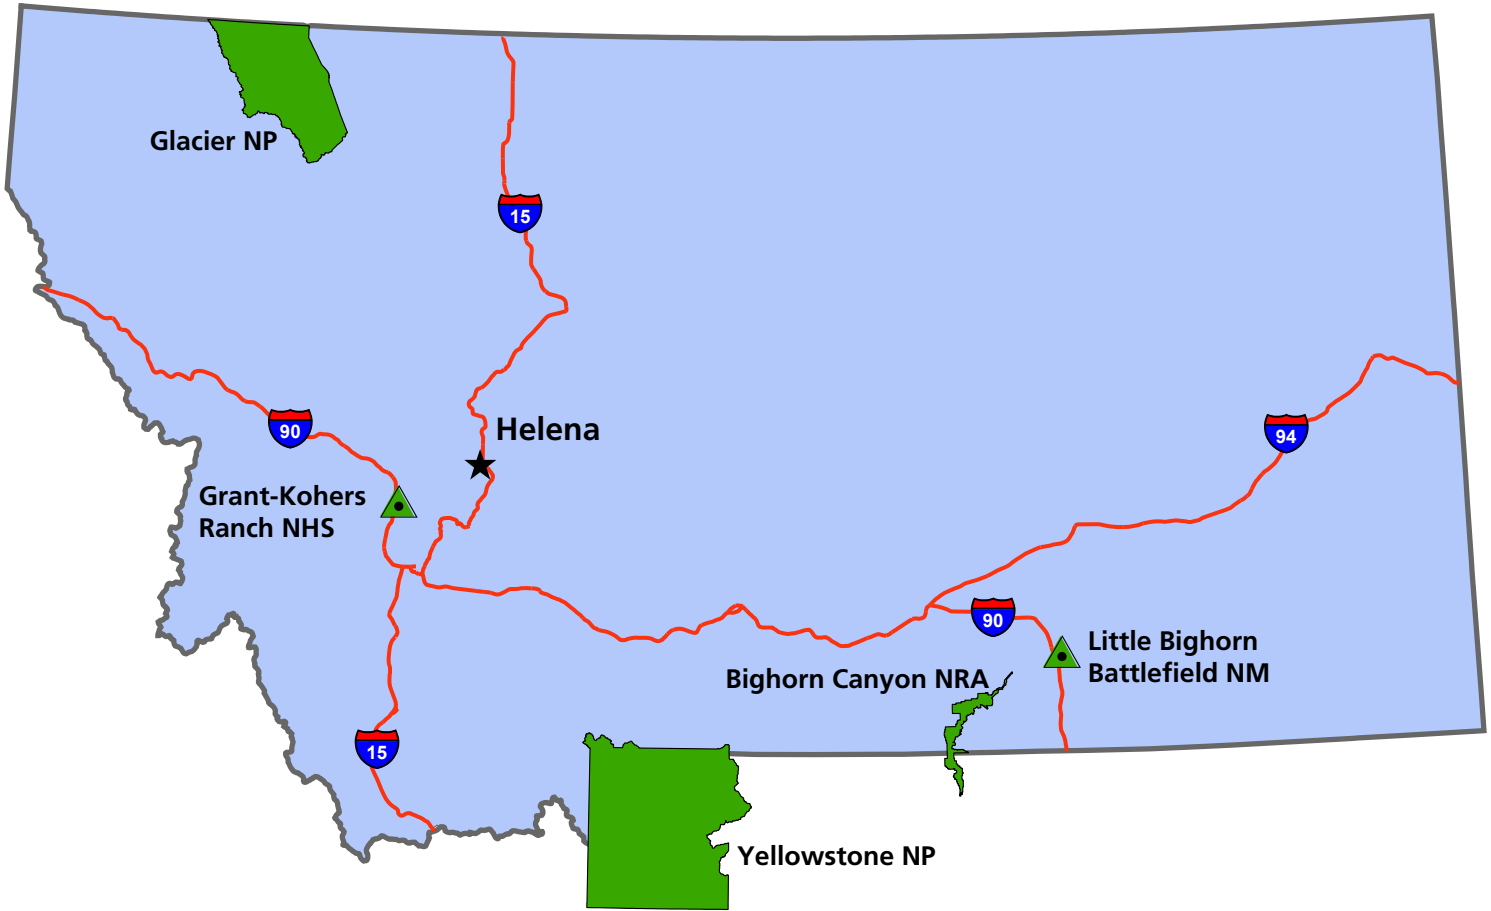

108th Congress

Representatives

 Dennis R. Rehberg (R)

Senators

Max Baucus (D)
Conrad Burns (R)

Governor

Judy Martz (R)