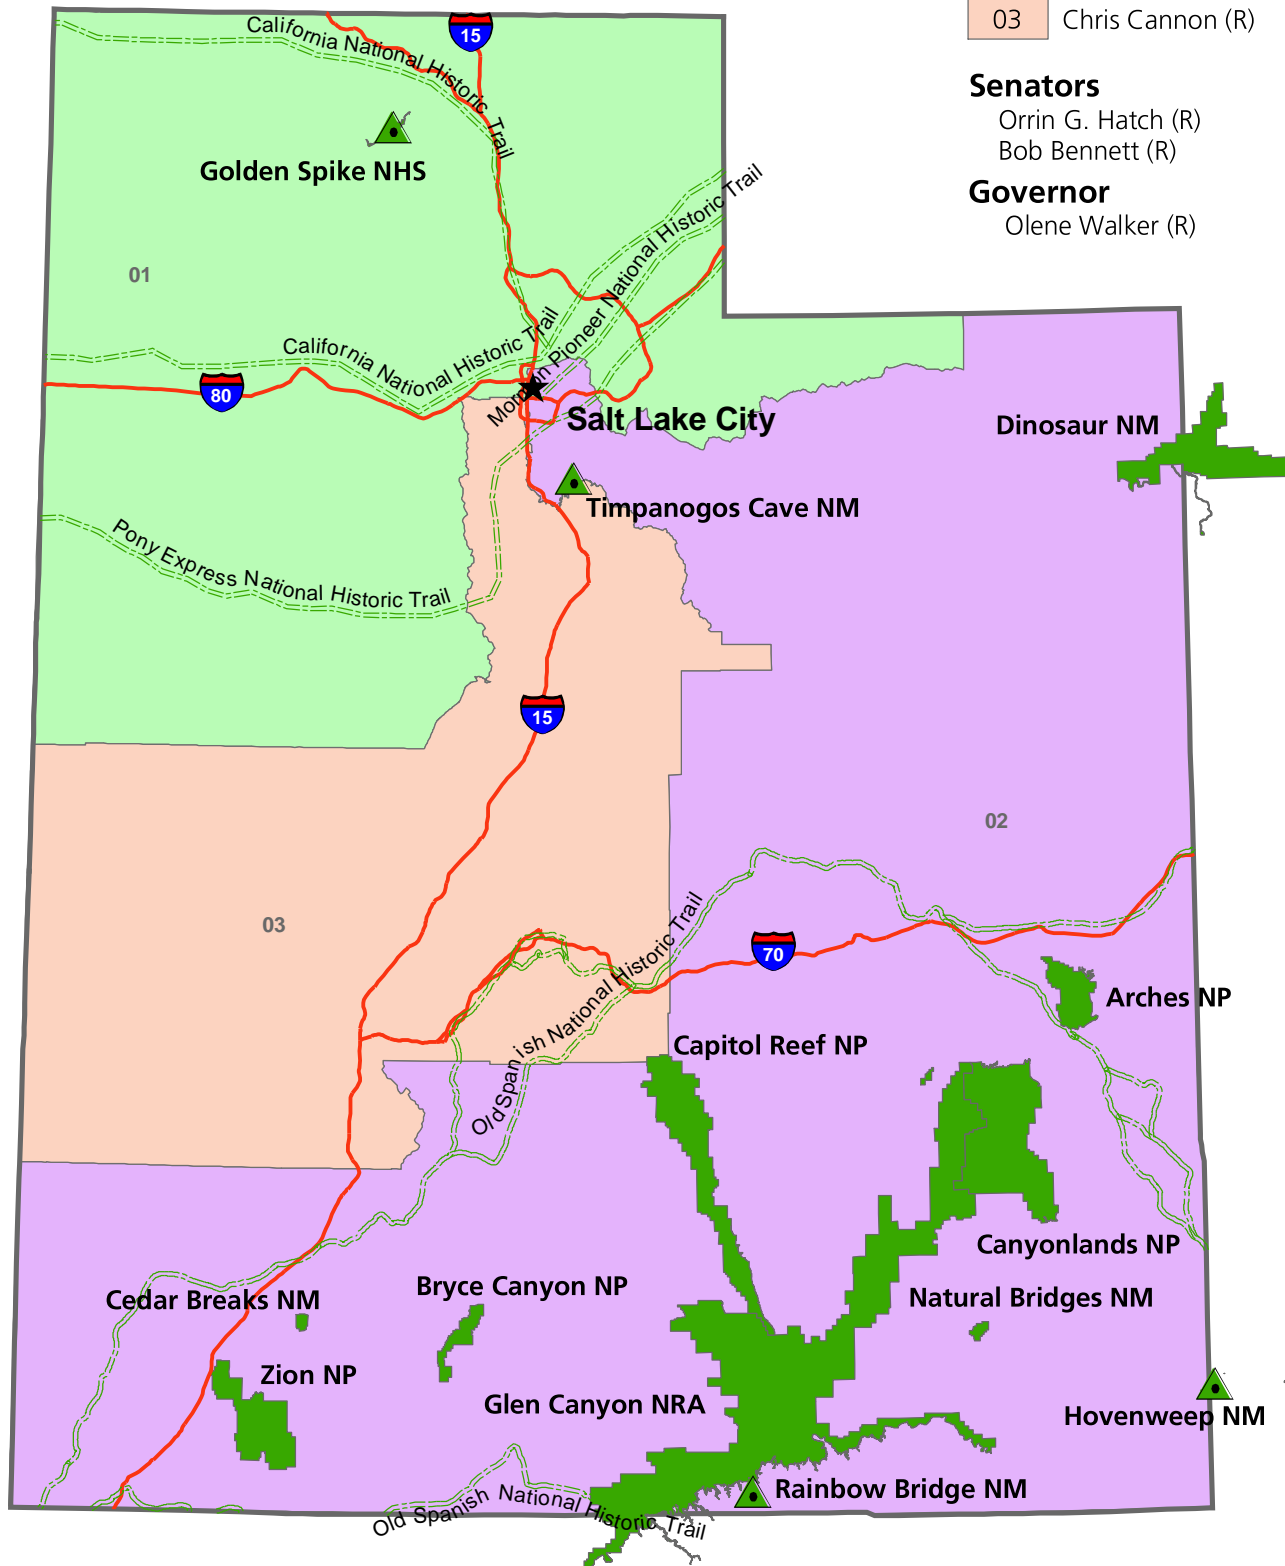

108th Congress

Representatives

- 01 Rob Bishop (R)
- 02 Jim Matheson (D)
- 03 Chris Cannon (R)

Senators

- Orrin G. Hatch (R)
- Bob Bennett (R)

Governor

- Olene Walker (R)

FILE: //DEN1200103225/q/jimro01_03.q/ut_108.mxd