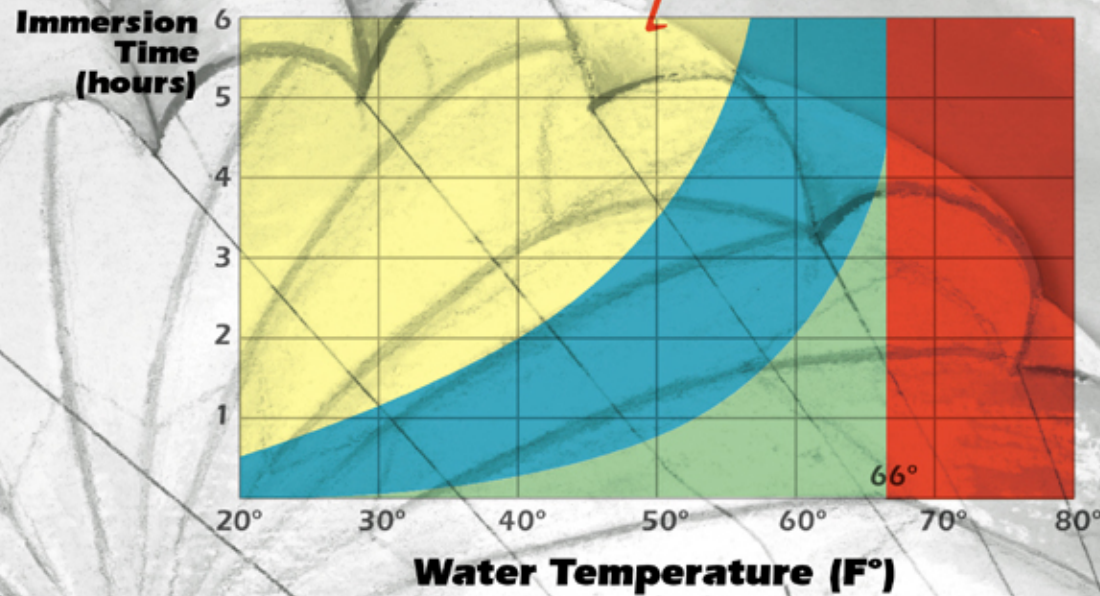

without anti-exposure suit

with anti-exposure suit

- Lethal** 100 percent expectancy of death
- Marginal** 50 percent expectancy of unconsciousness, which will probably result in drowning
- Safe Zone**
- Shark Attack Hazard**

- Great Danger**
- Marginal**
- Safe Zone**

Cold-Water Survival