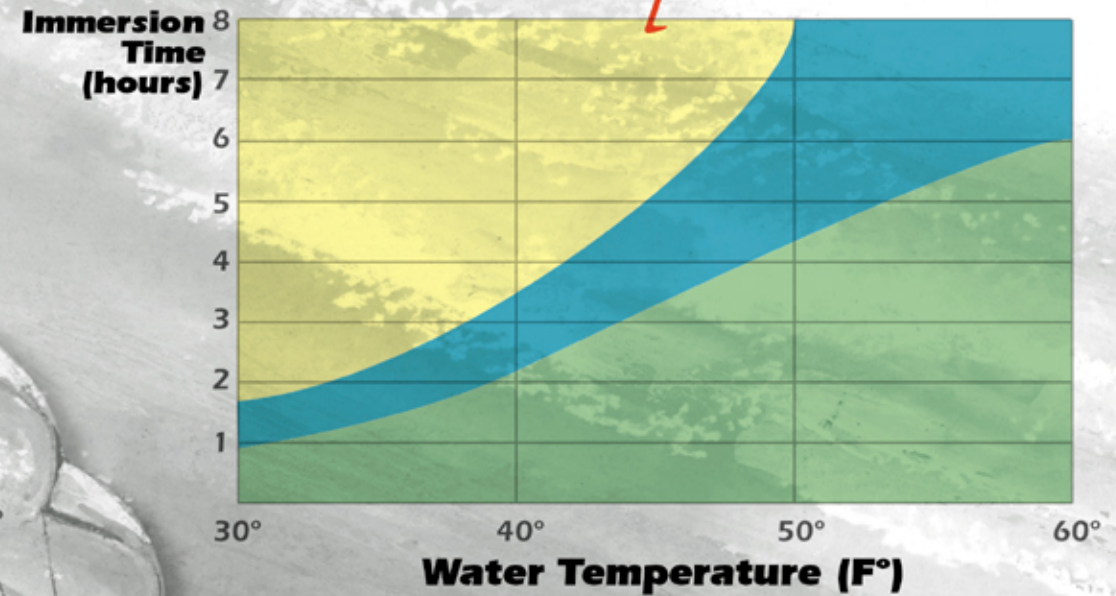

without anti-exposure suit

with anti-exposure suit

- Lethal** 100 percent expectancy of death
- Marginal** 50 percent expectancy of unconsciousness, which will probably result in drowning
- Safe Zone**
- Shark Attack Hazard**

- Great Danger**
- Marginal**
- Safe Zone**

Cold-Water Survival