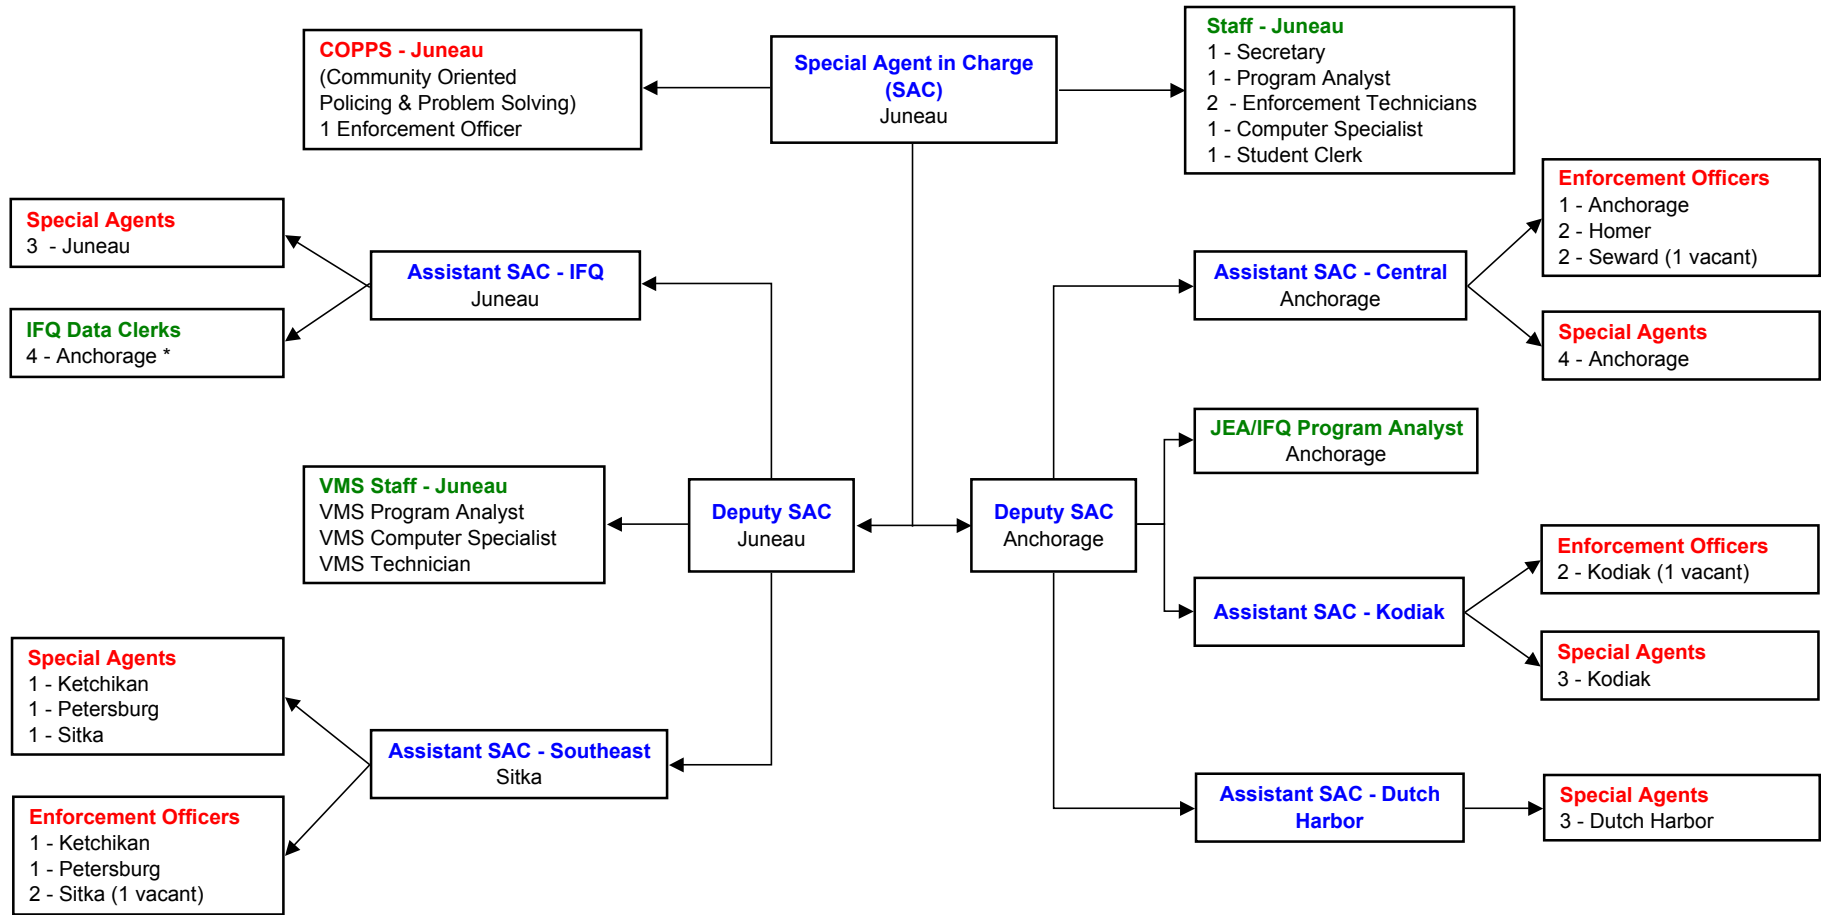

ALASKA ENFORCEMENT DIVISION ORGANIZATION CHART

6/3/2003

Special Agent in Charge (SAC)	1
Deputy Special Agent in Charge	2
Assistant Special Agent in Charge	5
Special Agent	16
Enforcement Officer	12
Staff	10
TOTAL FTEs	46

* IFQ Data Clerks are contracted positions.