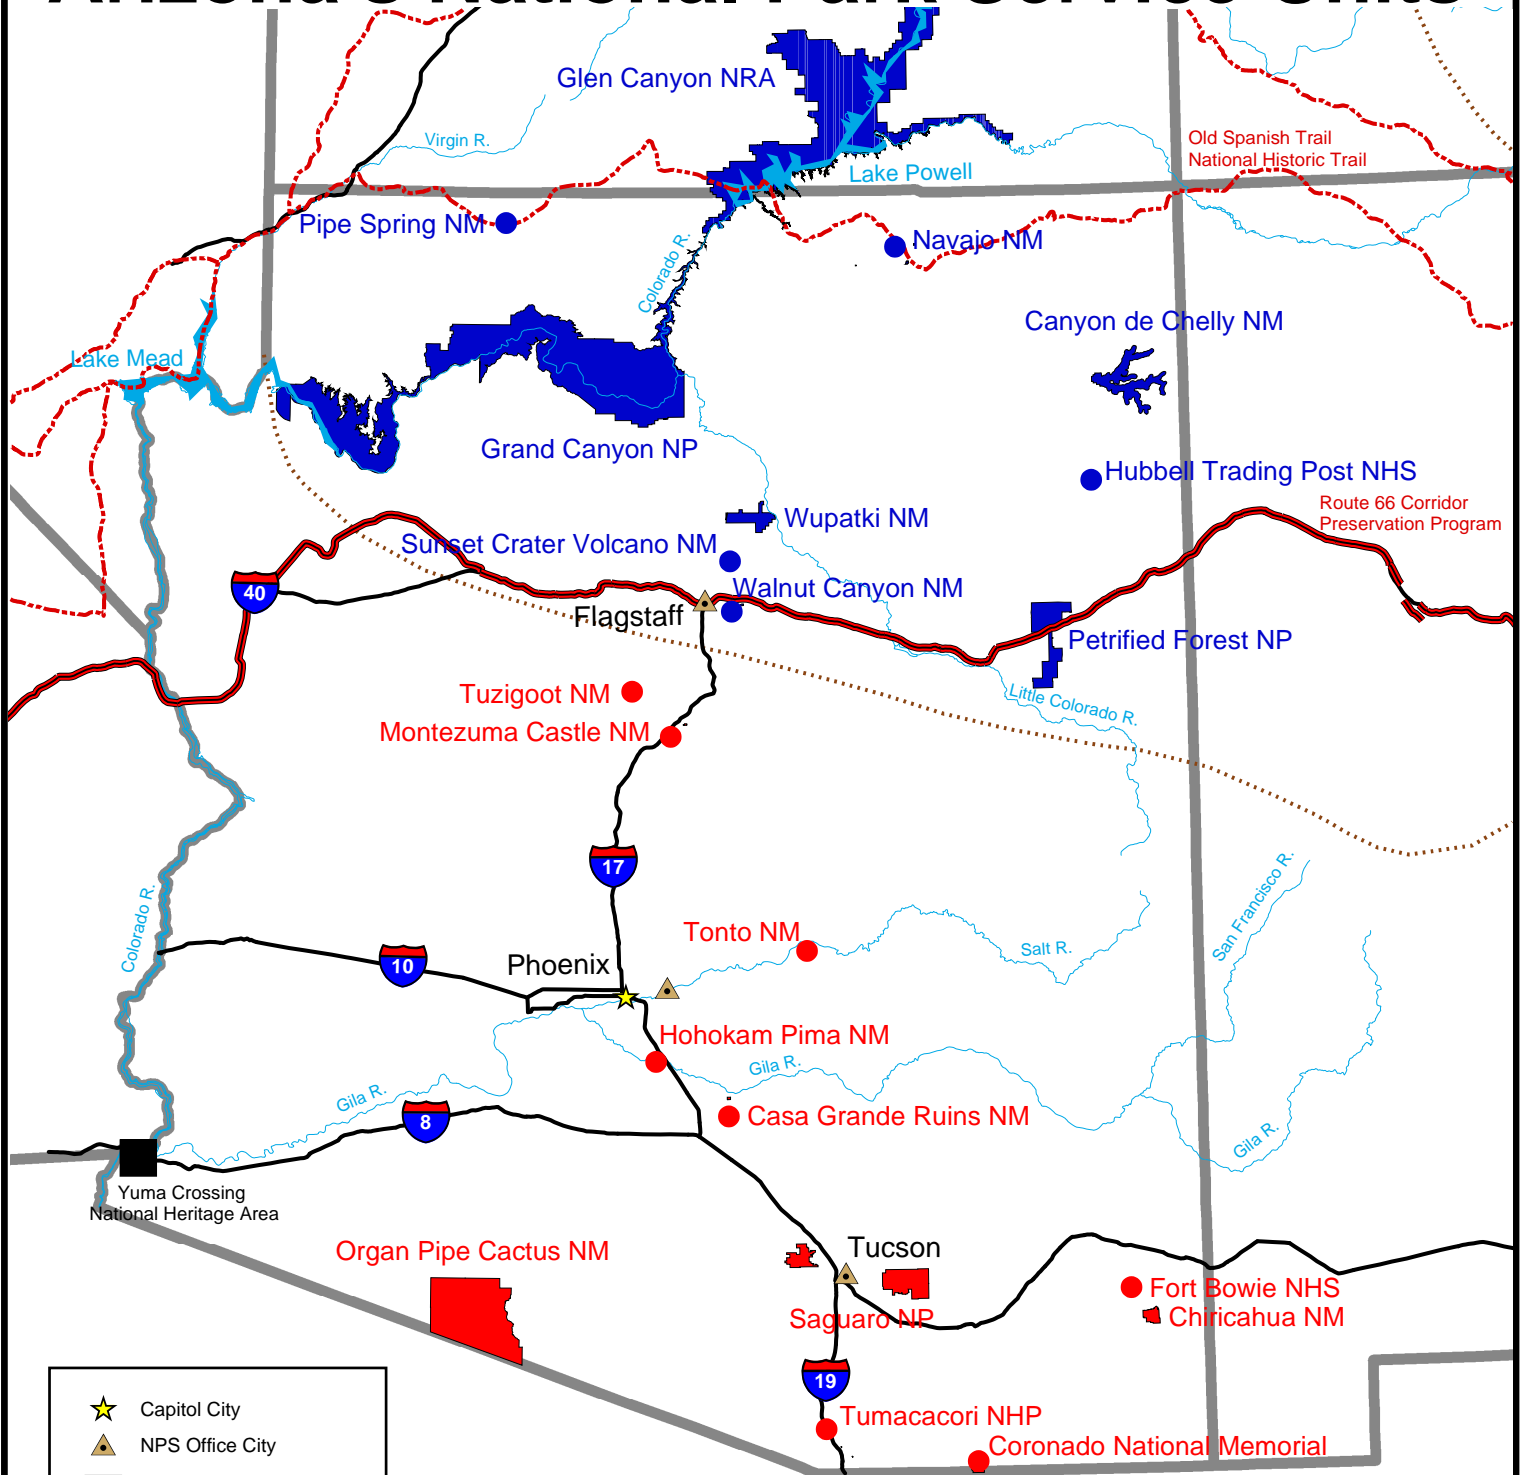

Arizona's National Park Service Units

- ★ Capitol City
- ▲ NPS Office City
- Affiliated Area
- Interstate
- ⋯ Cluster Boundary
- Major River
- Major Lake
- Southwest Cluster
- Colorado Plateau Cluster

Data Sources:
 +NPS Park Boundaries come from the NPS GIS Clearinghouse
 (http://www.nps.gov/gis/data_info/clearinghouse.html)
 +Basemap data from the USGS Digital Data at 1:2000000