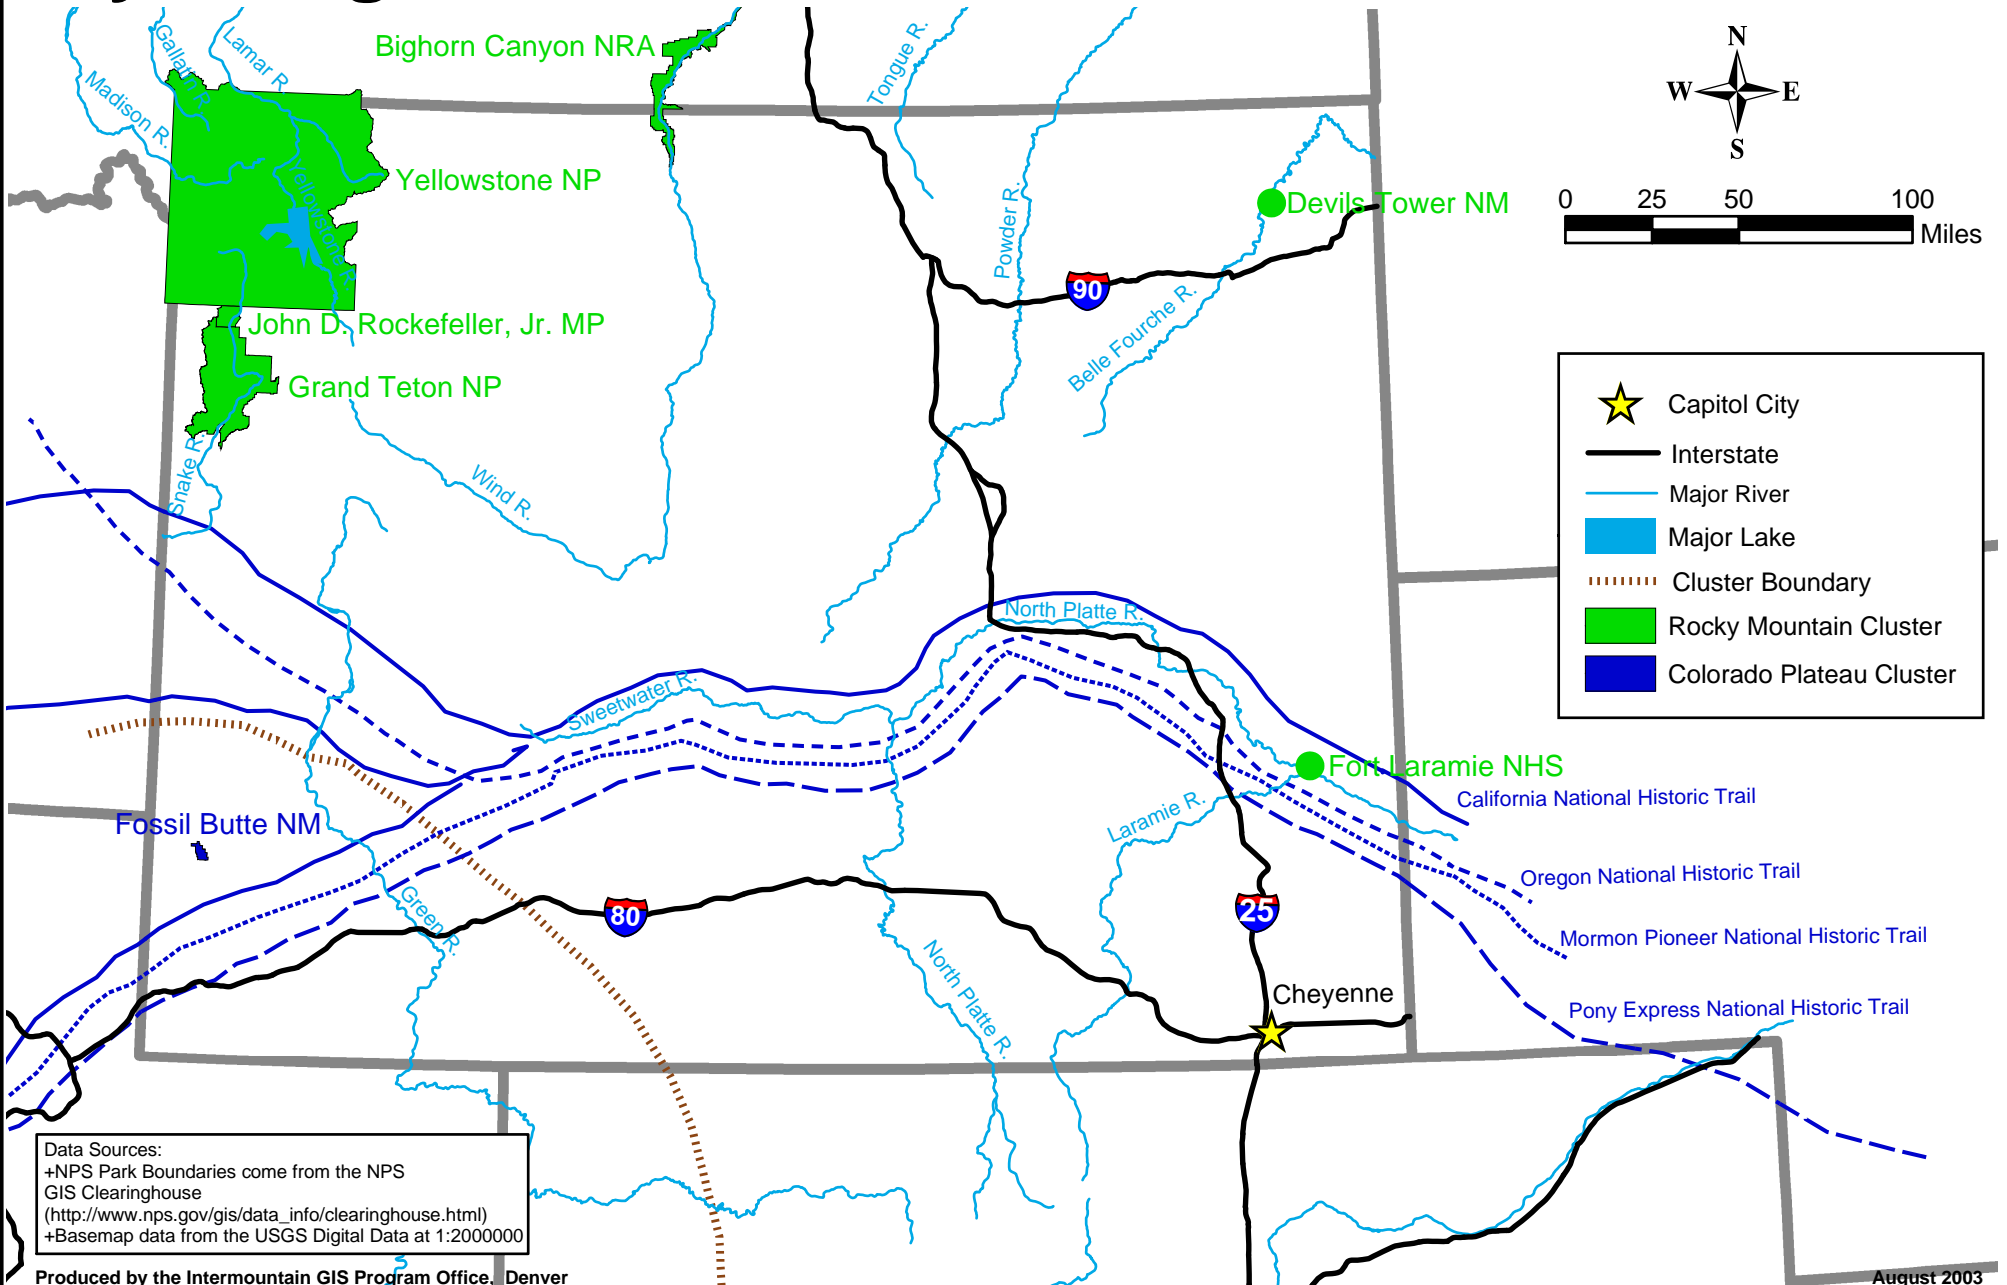

Wyoming's National Park Service Units

Data Sources:
+NPS Park Boundaries come from the NPS
GIS Clearinghouse
(http://www.nps.gov/gis/data_info/clearinghouse.html)
+Basemap data from the USGS Digital Data at 1:2000000

Produced by the Intermountain GIS Program Office, Denver

August 2003