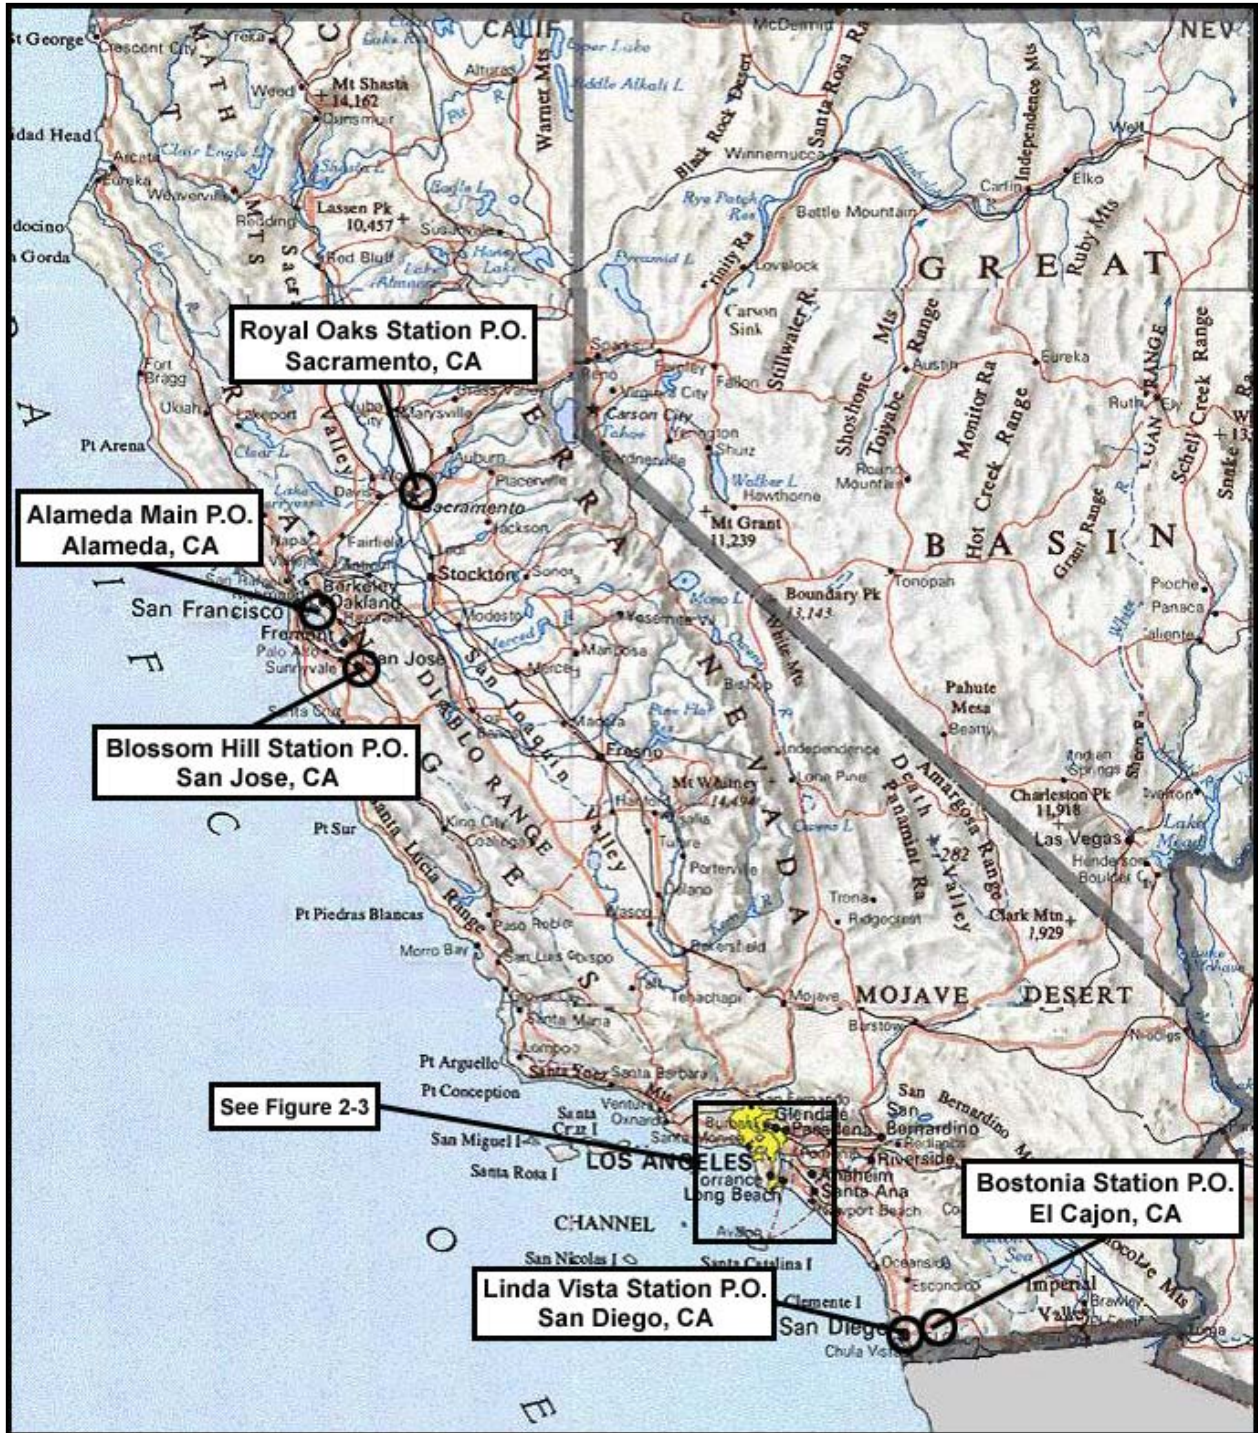

**UNITED STATES POSTAL SERVICE
ELECTRIC CARRIER ROUTE VEHICLE PROGRAM
500 VEHICLE FLEET DEPLOYMENT REPORT**

FIGURE 2-2 ECRV DEPLOYMENT SITES IN CALIFORNIA

**UNITED STATES POSTAL SERVICE
ELECTRIC CARRIER ROUTE VEHICLE PROGRAM
500 VEHICLE FLEET DEPLOYMENT REPORT**

FIGURE 2-3 ECRV DEPLOYMENT SITES IN THE LOS ANGELES AREA

UNITED STATES POSTAL SERVICE
ELECTRIC CARRIER ROUTE VEHICLE PROGRAM
500 VEHICLE FLEET DEPLOYMENT REPORT

FIGURE 2-4 ECRV DEPLOYMENT SITE IN NEW YORK

FIGURE 2-5 ECRV DEPLOYMENT SITE IN WASHINGTON DC