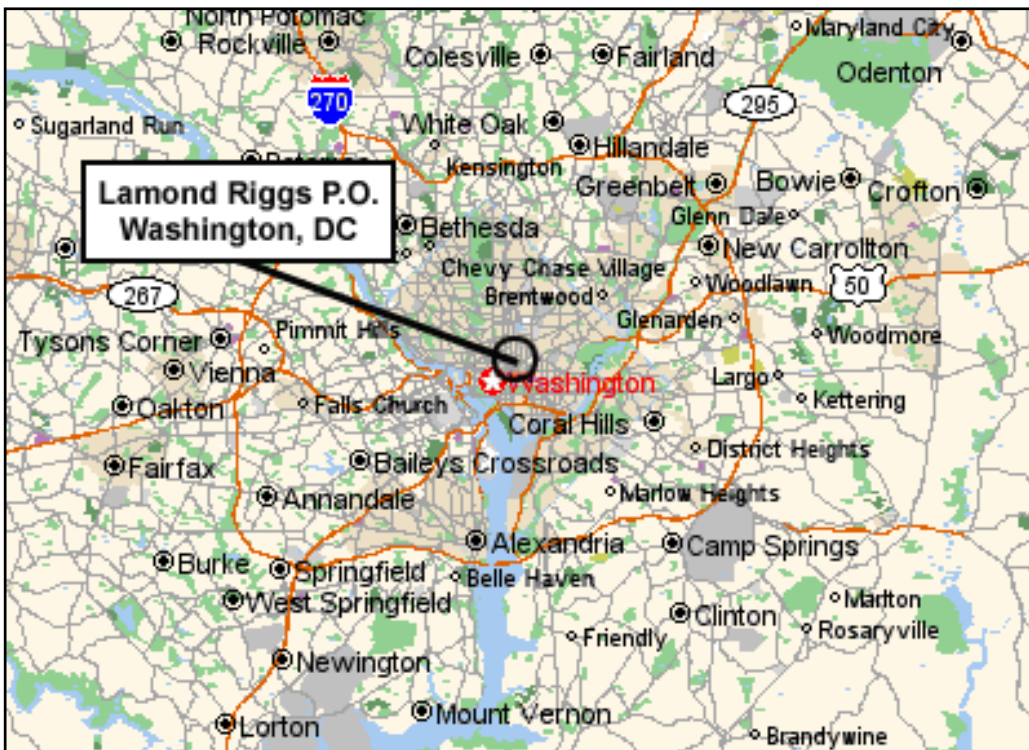

**UNITED STATES POSTAL SERVICE
ELECTRIC CARRIER ROUTE VEHICLE PROGRAM
500 VEHICLE FLEET DEPLOYMENT REPORT**

FIGURE 2-2 ECRV DEPLOYMENT SITES IN CALIFORNIA

**UNITED STATES POSTAL SERVICE
ELECTRIC CARRIER ROUTE VEHICLE PROGRAM
500 VEHICLE FLEET DEPLOYMENT REPORT**

FIGURE 2-3 ECRV DEPLOYMENT SITES IN THE LOS ANGELES AREA

UNITED STATES POSTAL SERVICE
ELECTRIC CARRIER ROUTE VEHICLE PROGRAM
500 VEHICLE FLEET DEPLOYMENT REPORT

FIGURE 2-4 ECRV DEPLOYMENT SITE IN NEW YORK

FIGURE 2-5 ECRV DEPLOYMENT SITE IN WASHINGTON DC