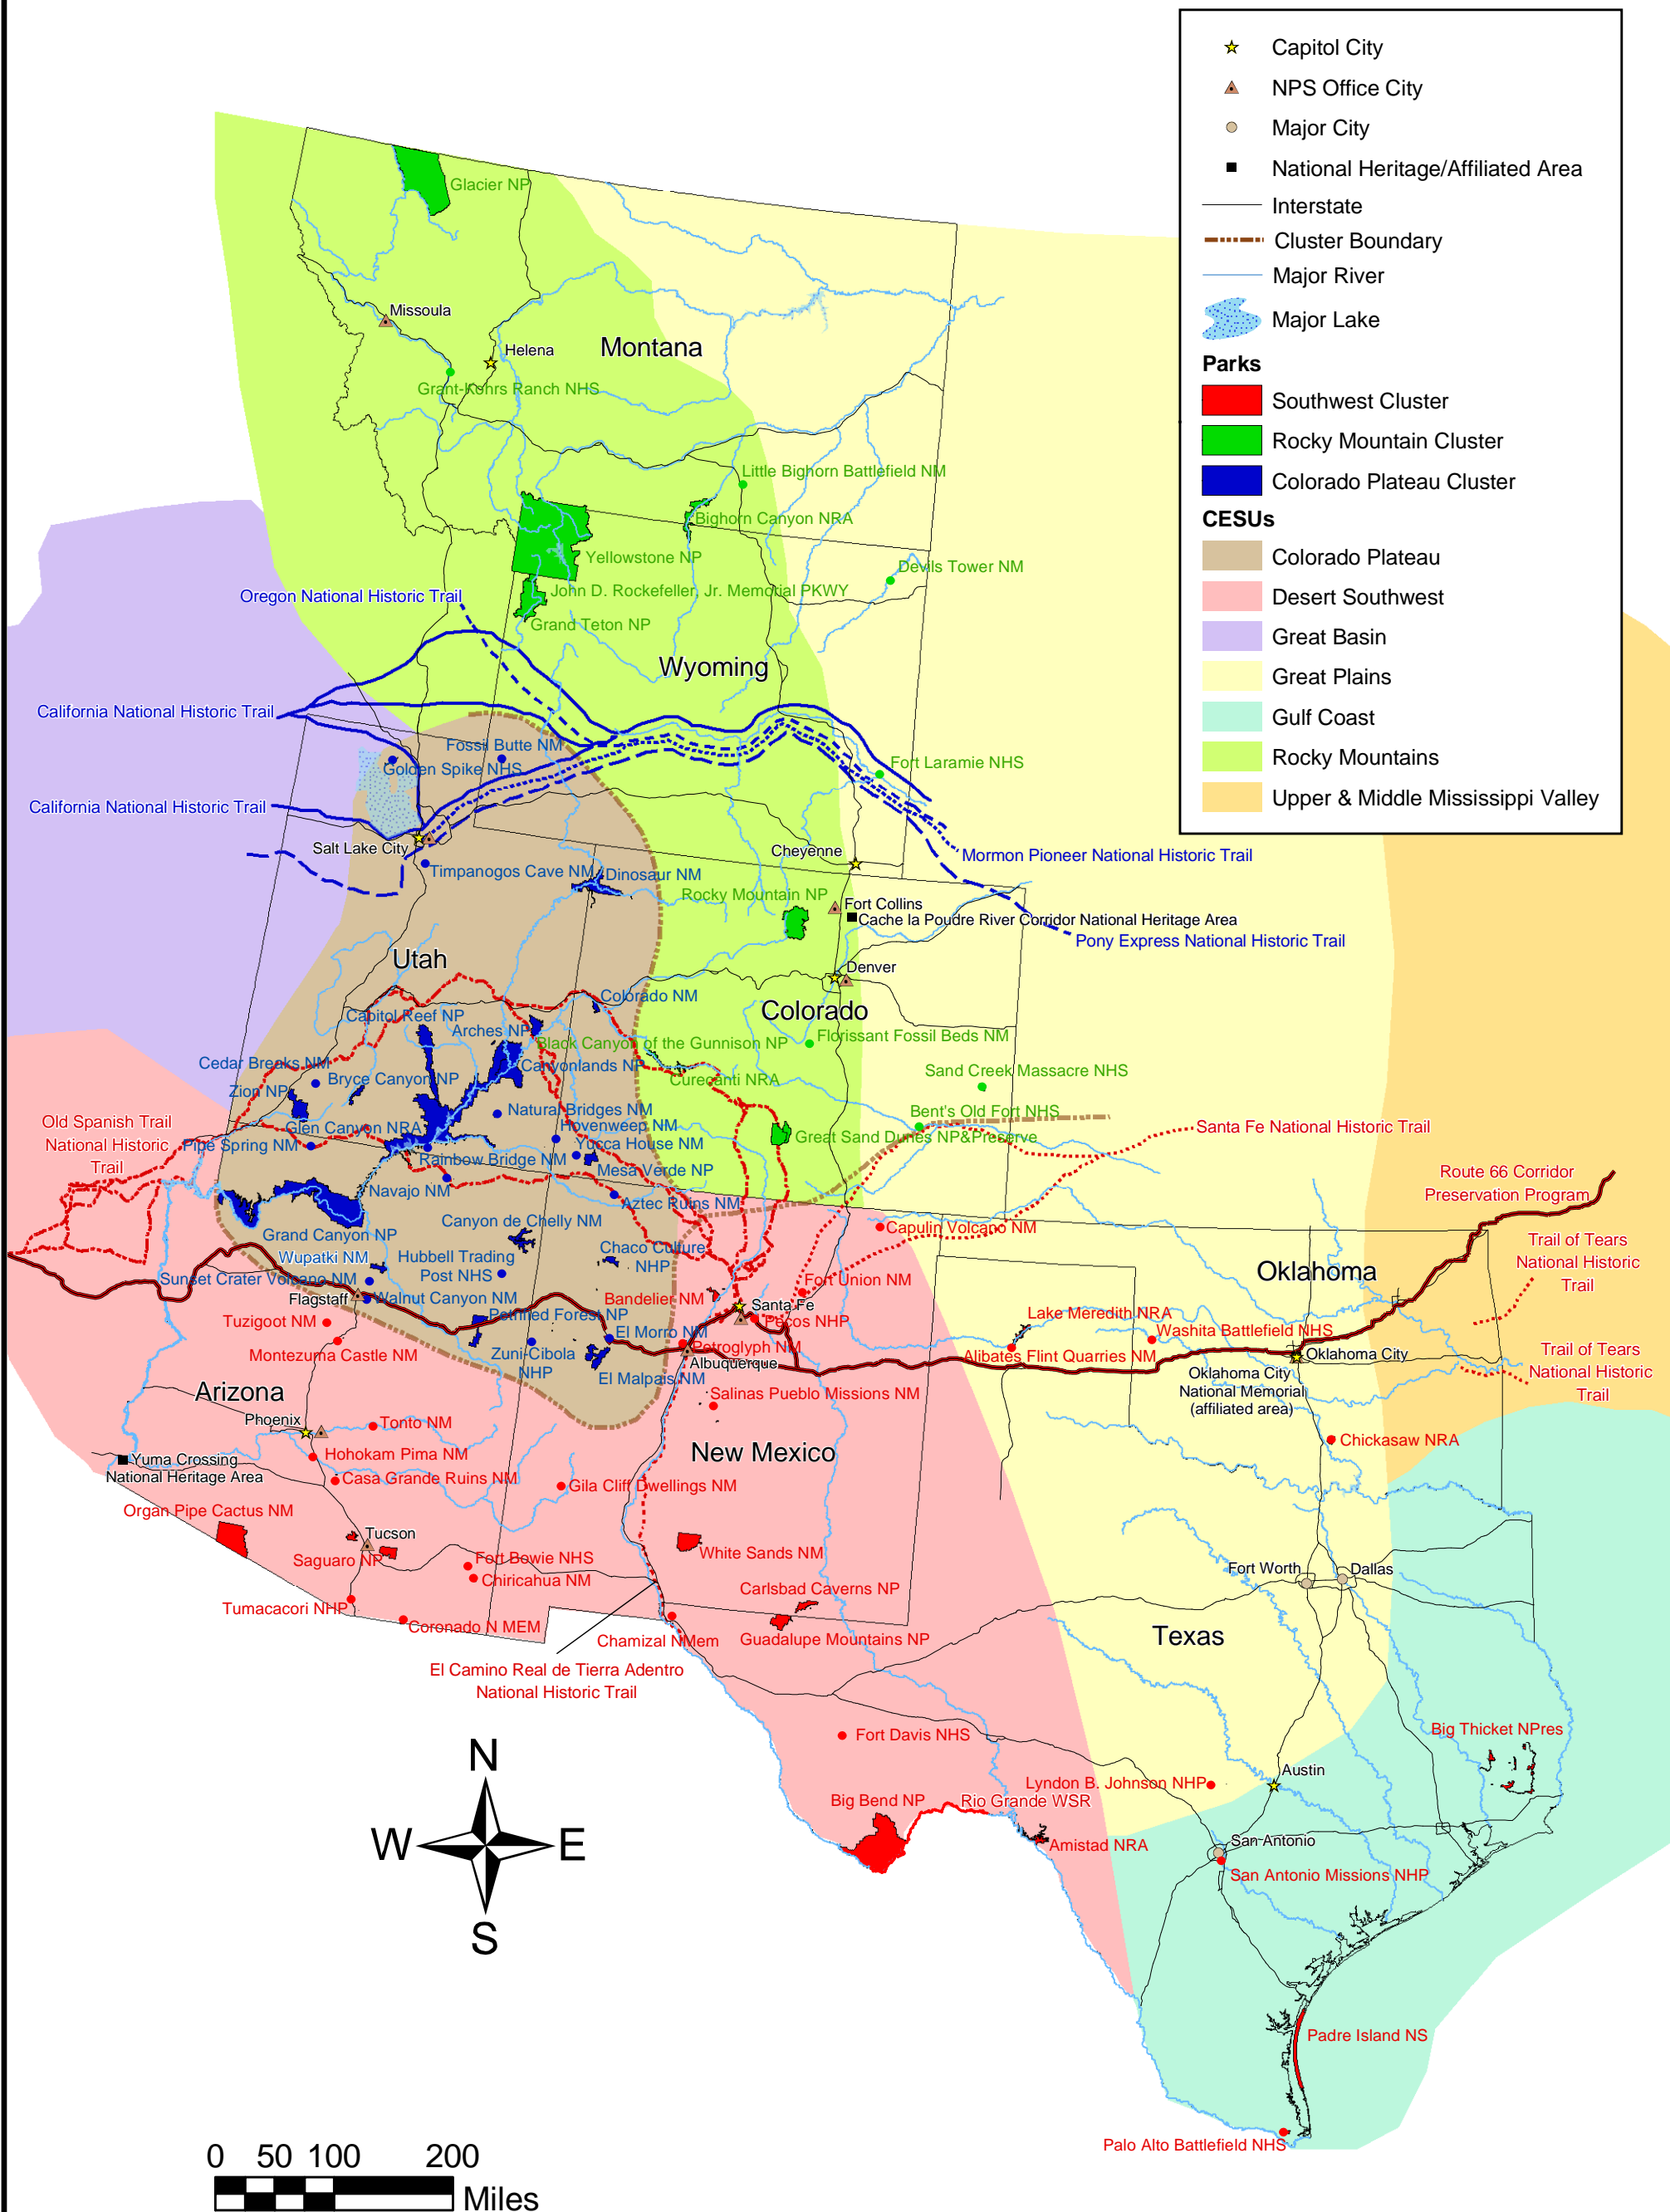

Cooperative Ecosystem Studies Unit Biogeographic Areas

Produced by Intermountain Region Natural Resources and Sciences
Maps available for download at: imgis.nps.gov/region_maps