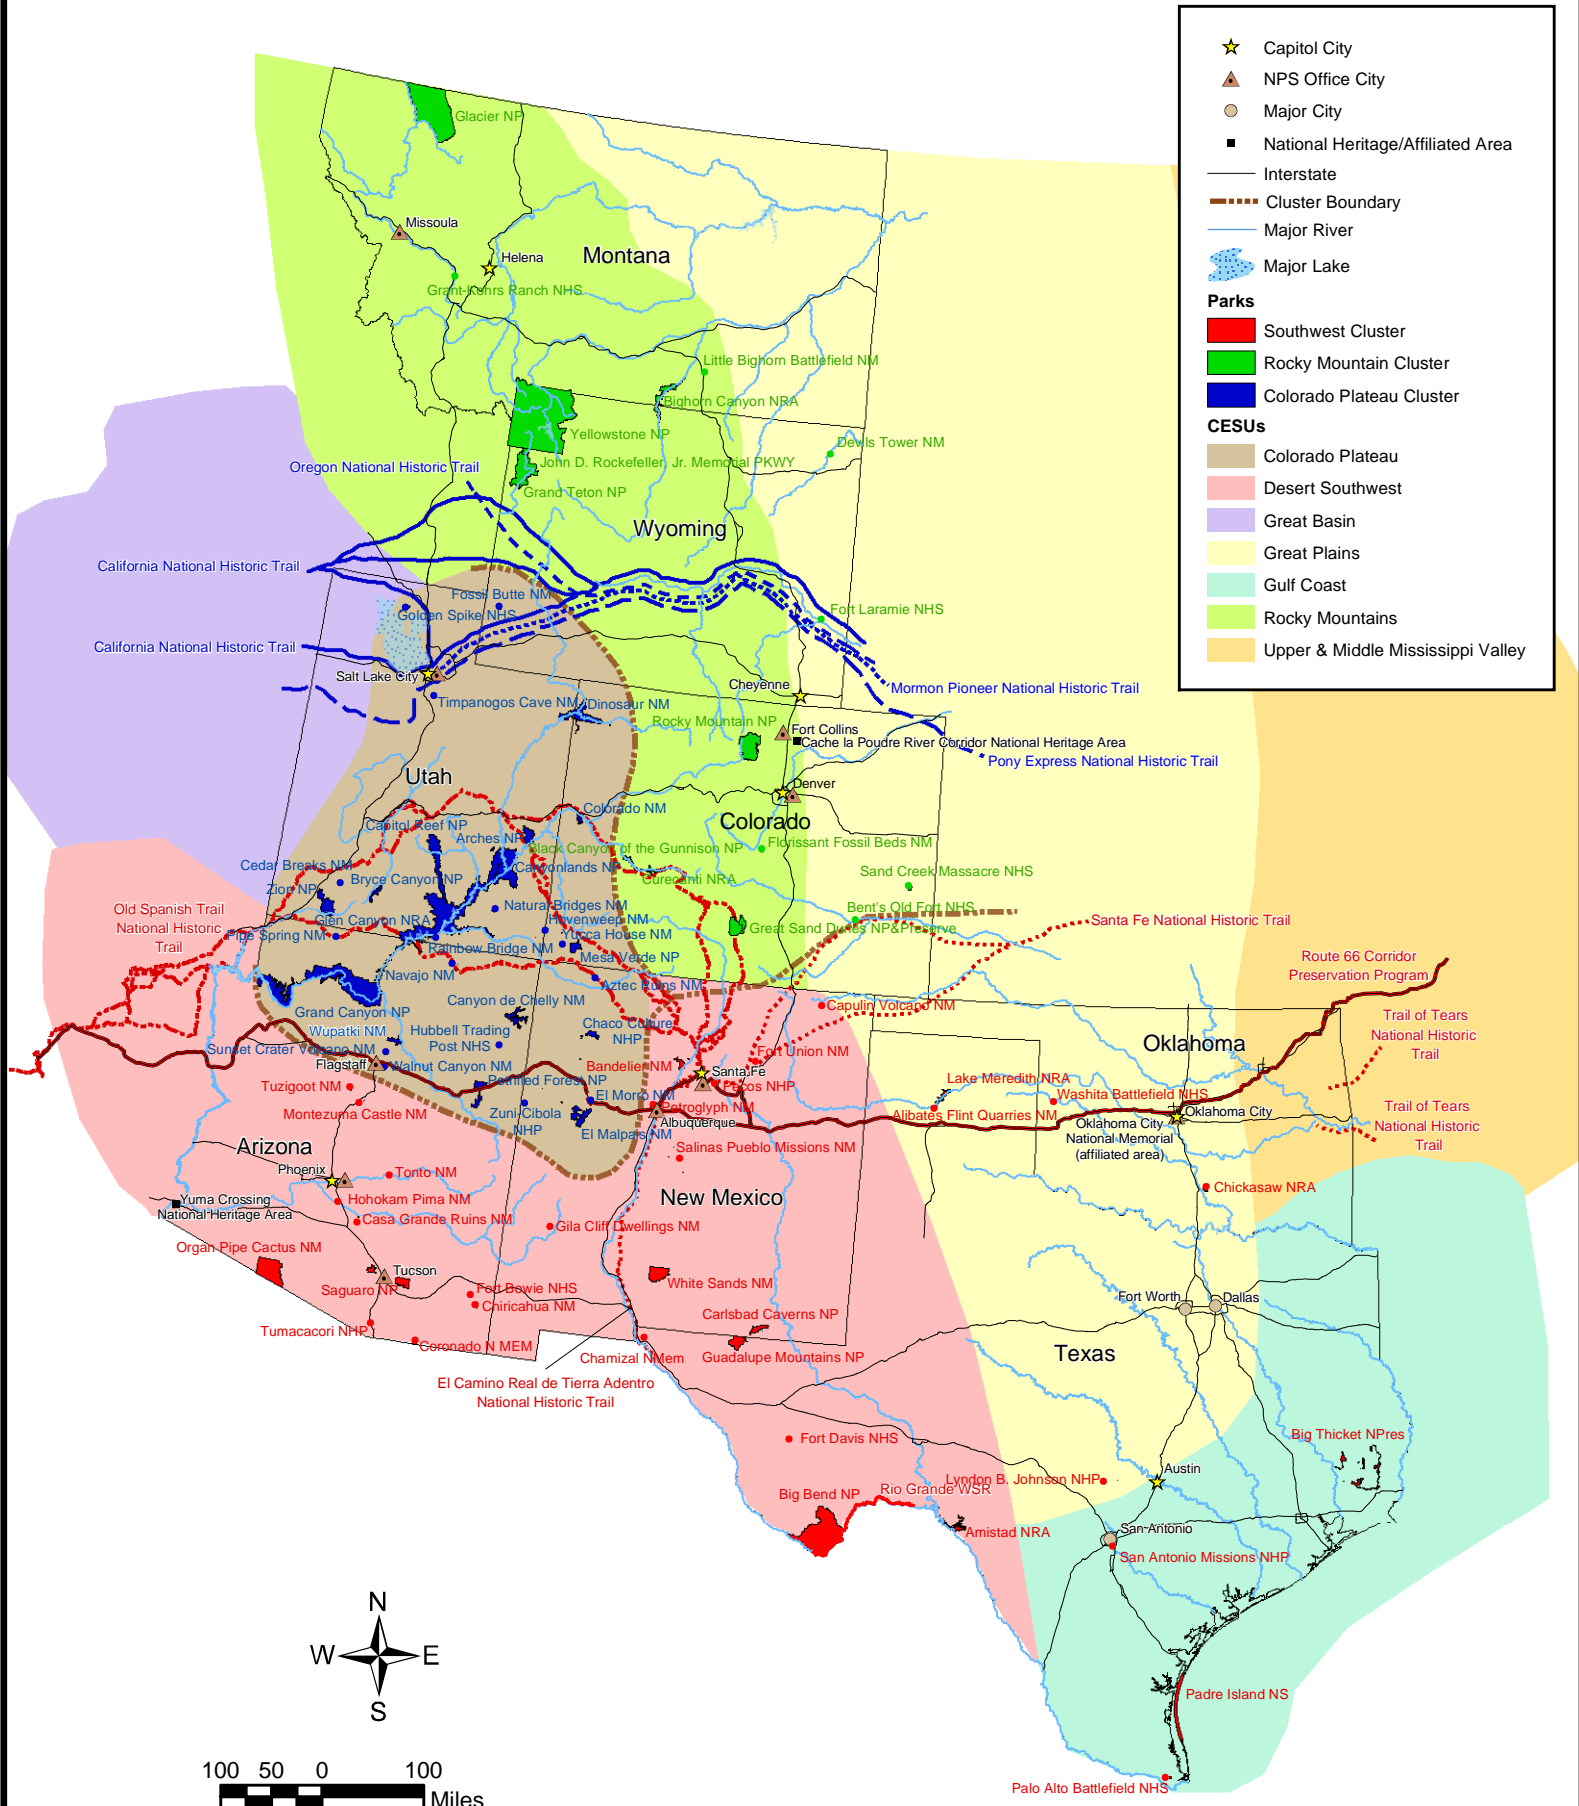

Cooperative Ecosystem Studies Unit Biogeographic Areas

Produced by Intermountain Region Natural Resources and Science
Maps available for download at: imgis.nps.gov/region_maps

July 2004