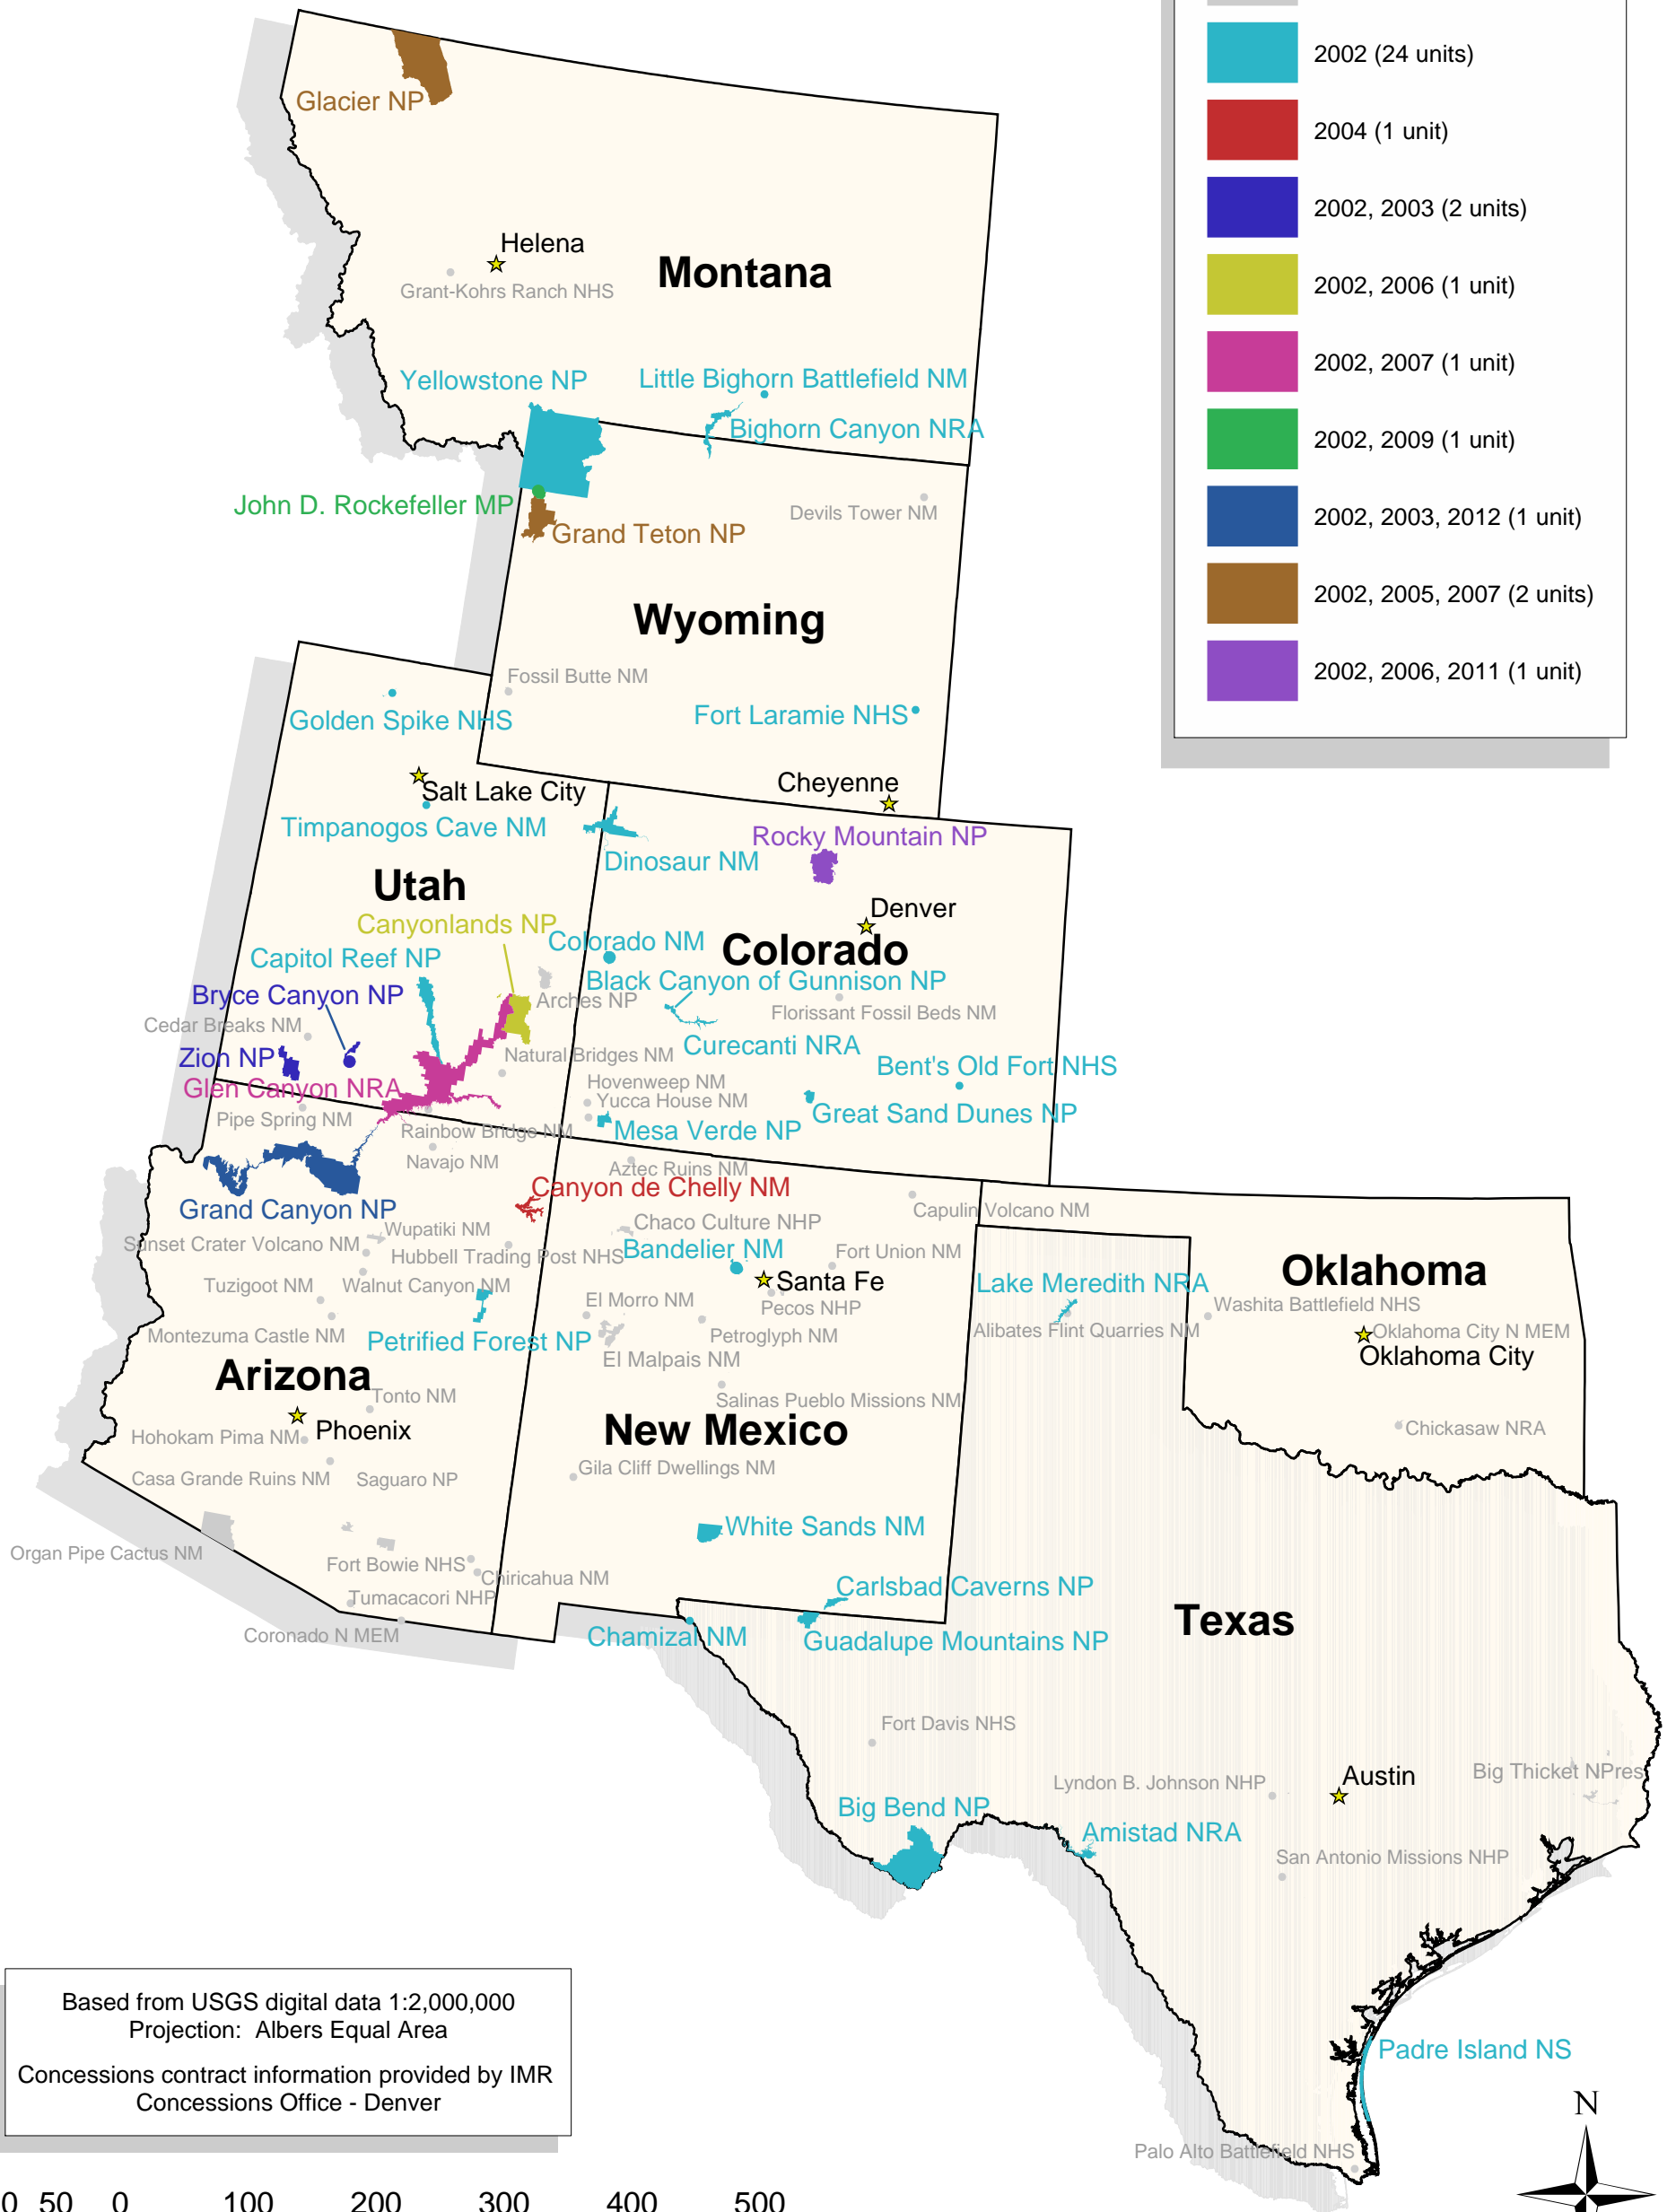

# Concession Contract Expiration Dates

Based from USGS digital data 1:2,000,000  
 Projection: Albers Equal Area  
 Concessions contract information provided by IMR  
 Concessions Office - Denver