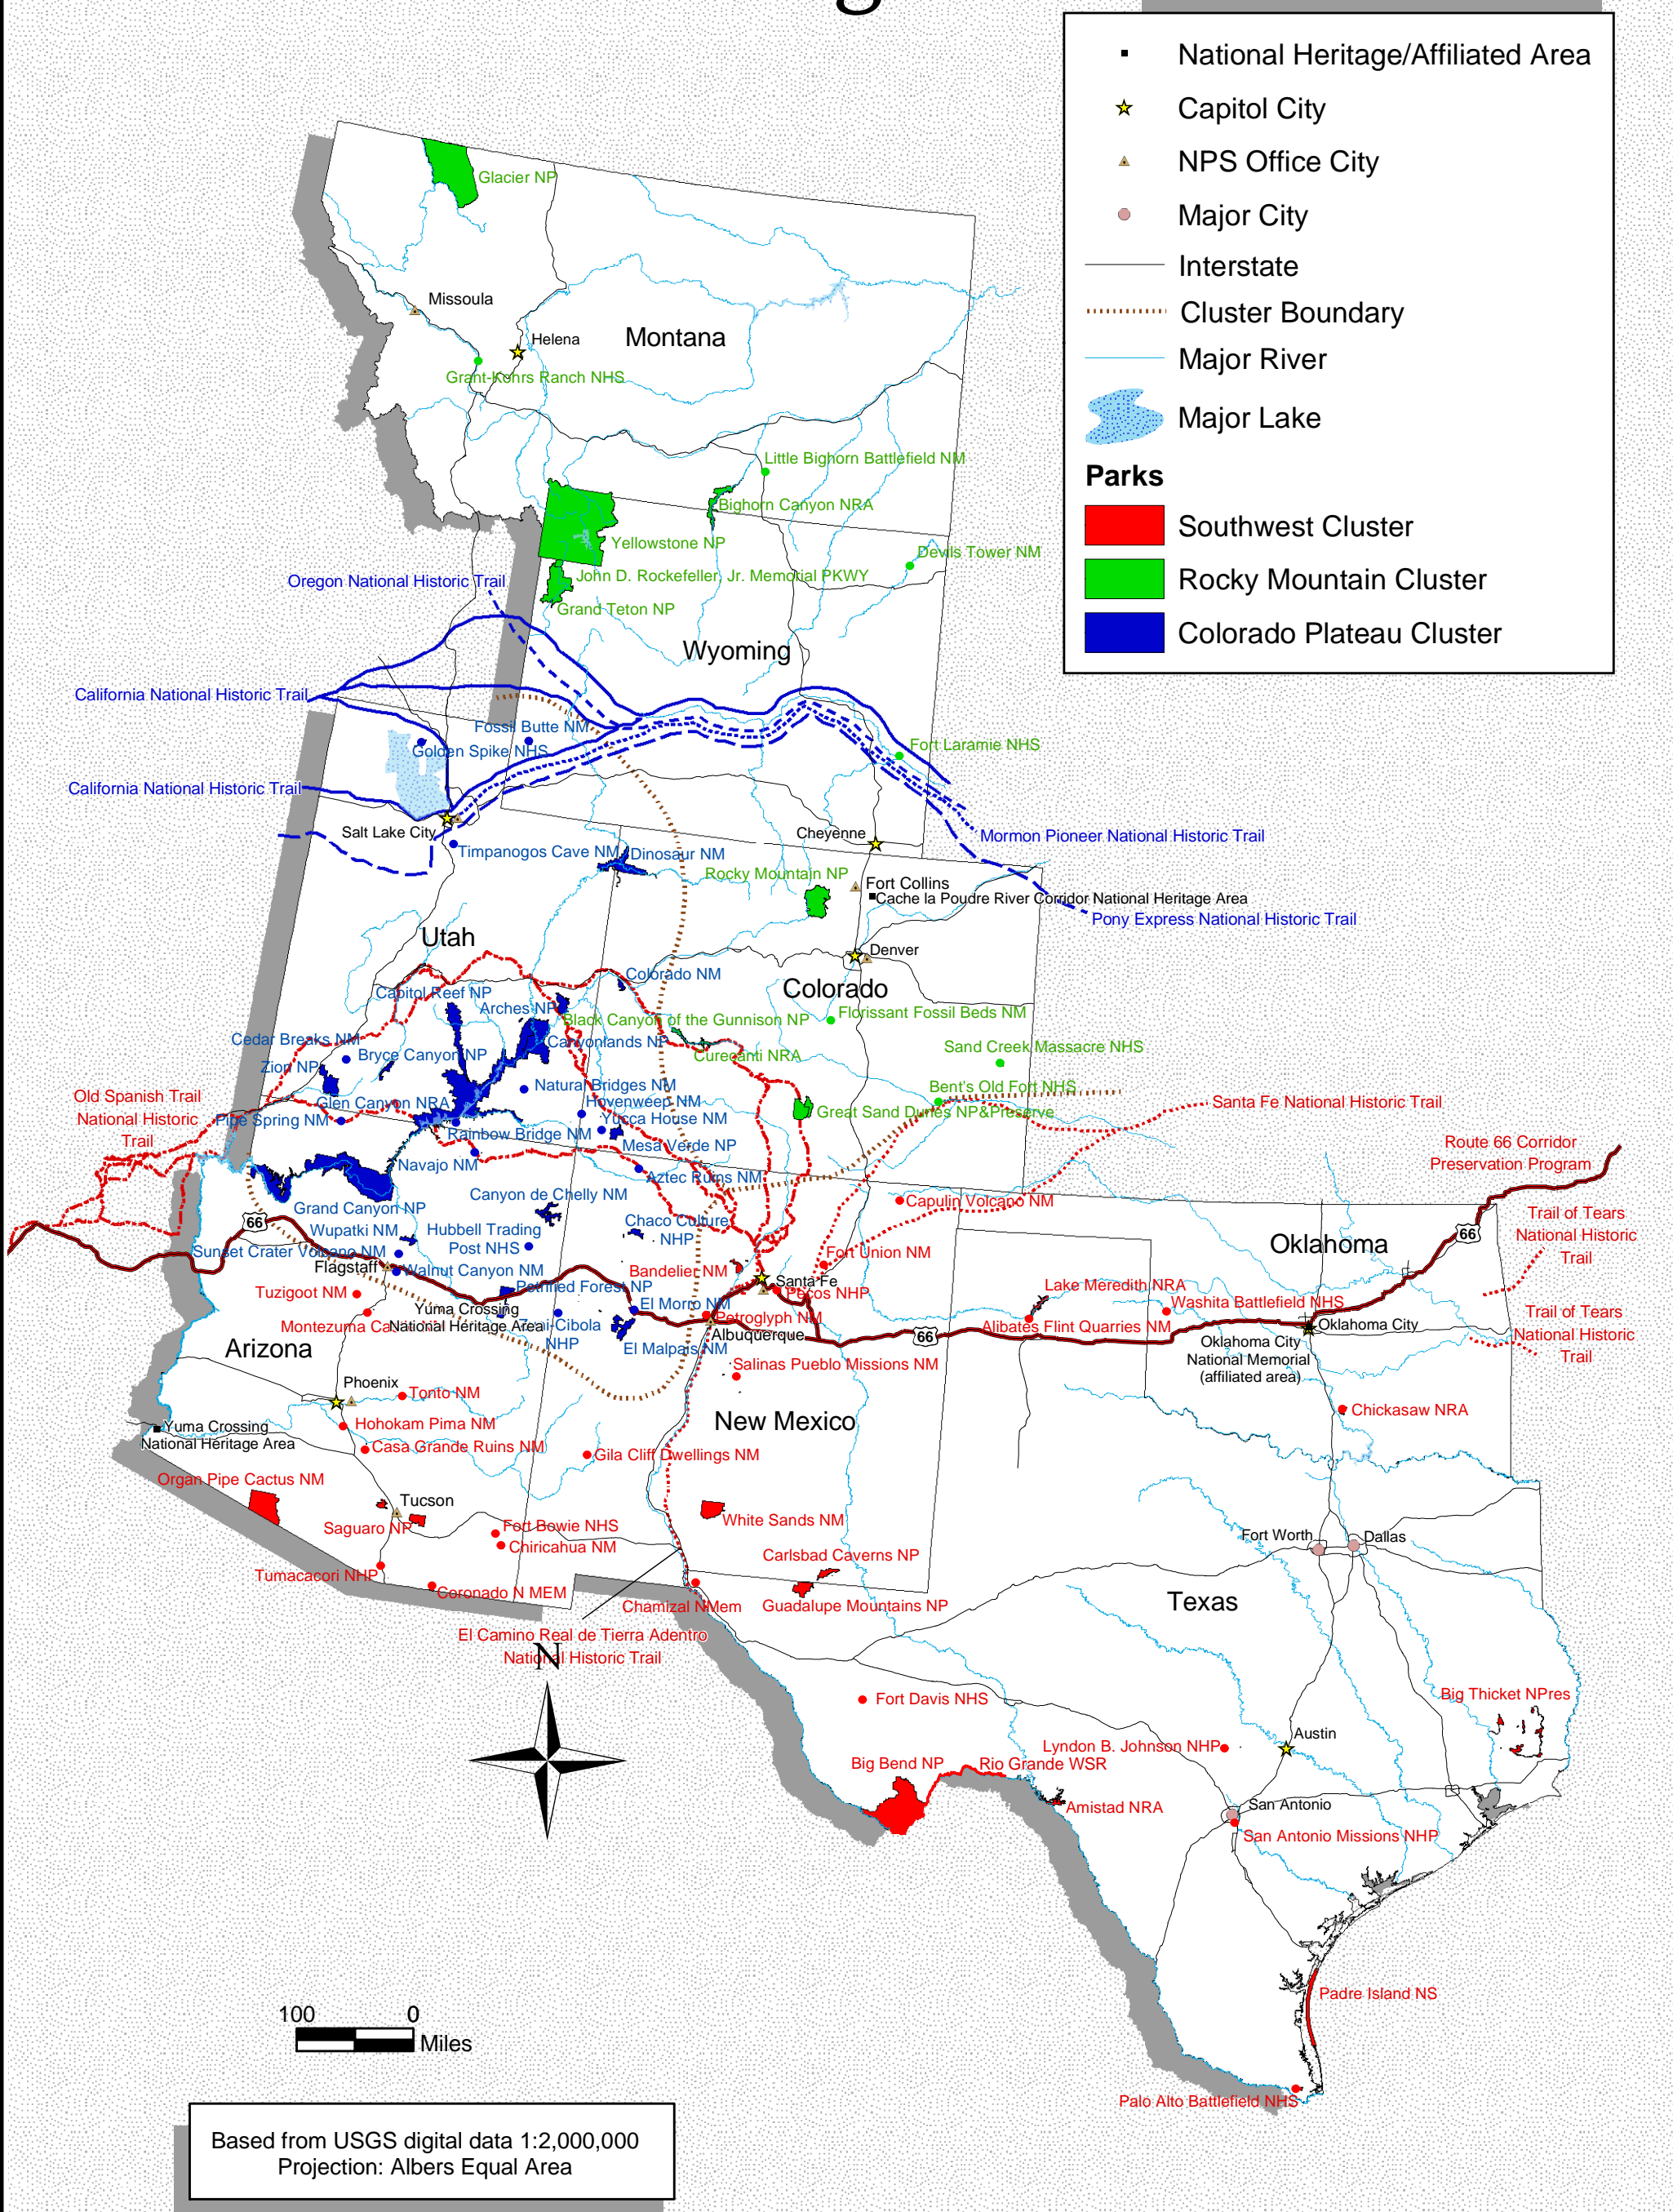

Intermountain Region

100 0
Miles

Based from USGS digital data 1:2,000,000
Projection: Albers Equal Area