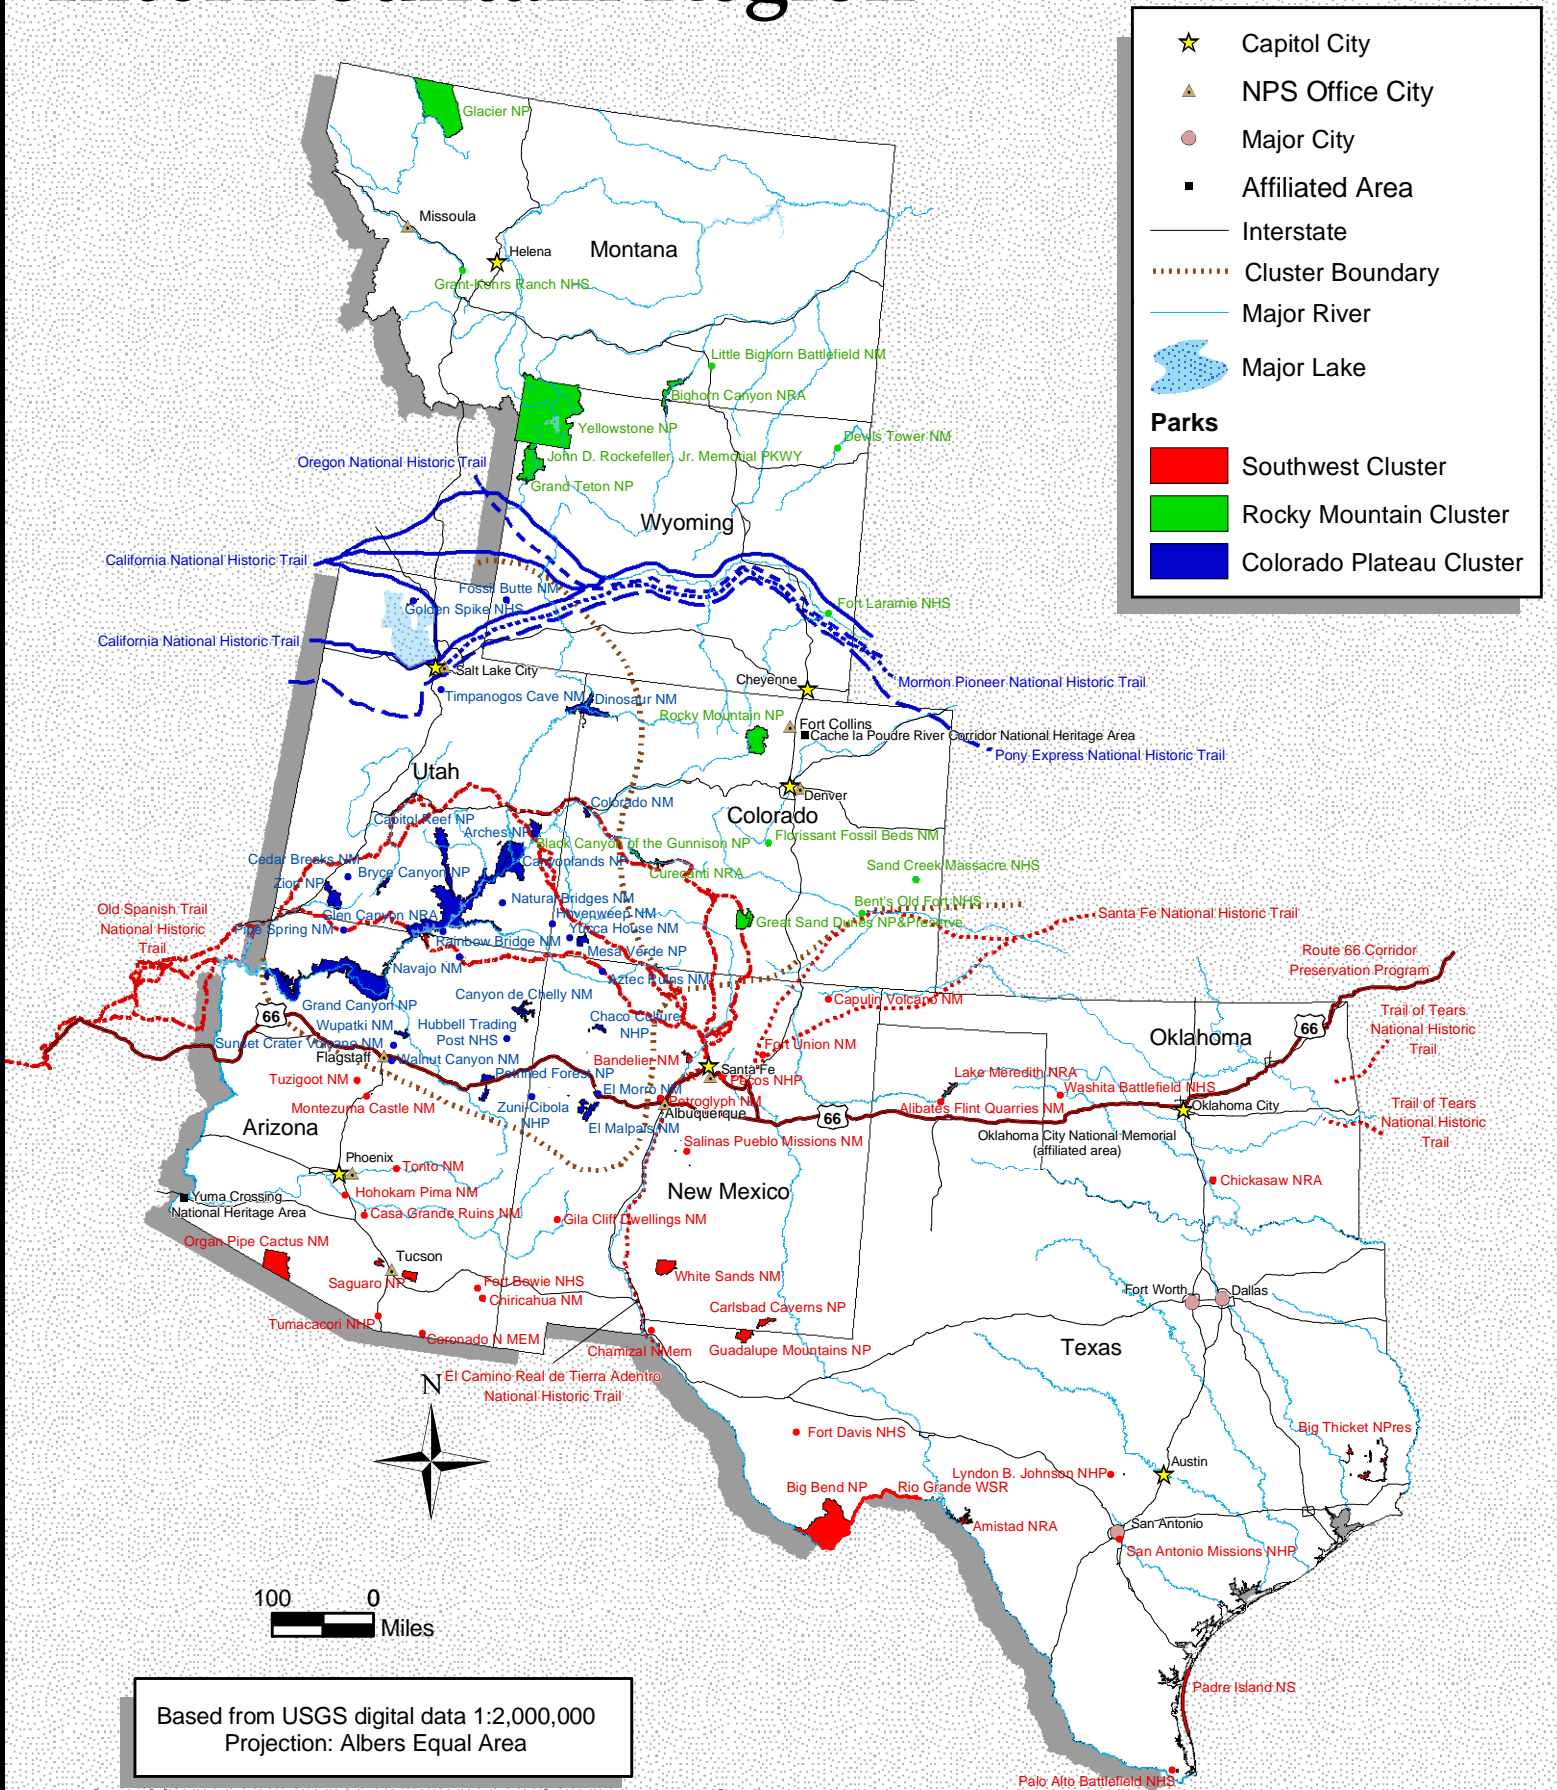

Intermountain Region

100 0 Miles

Based from USGS digital data 1:2,000,000
Projection: Albers Equal Area

Produced by Intermountain Region Natural Resources and Science
Maps available for download at: imgis.nps.gov/region_maps