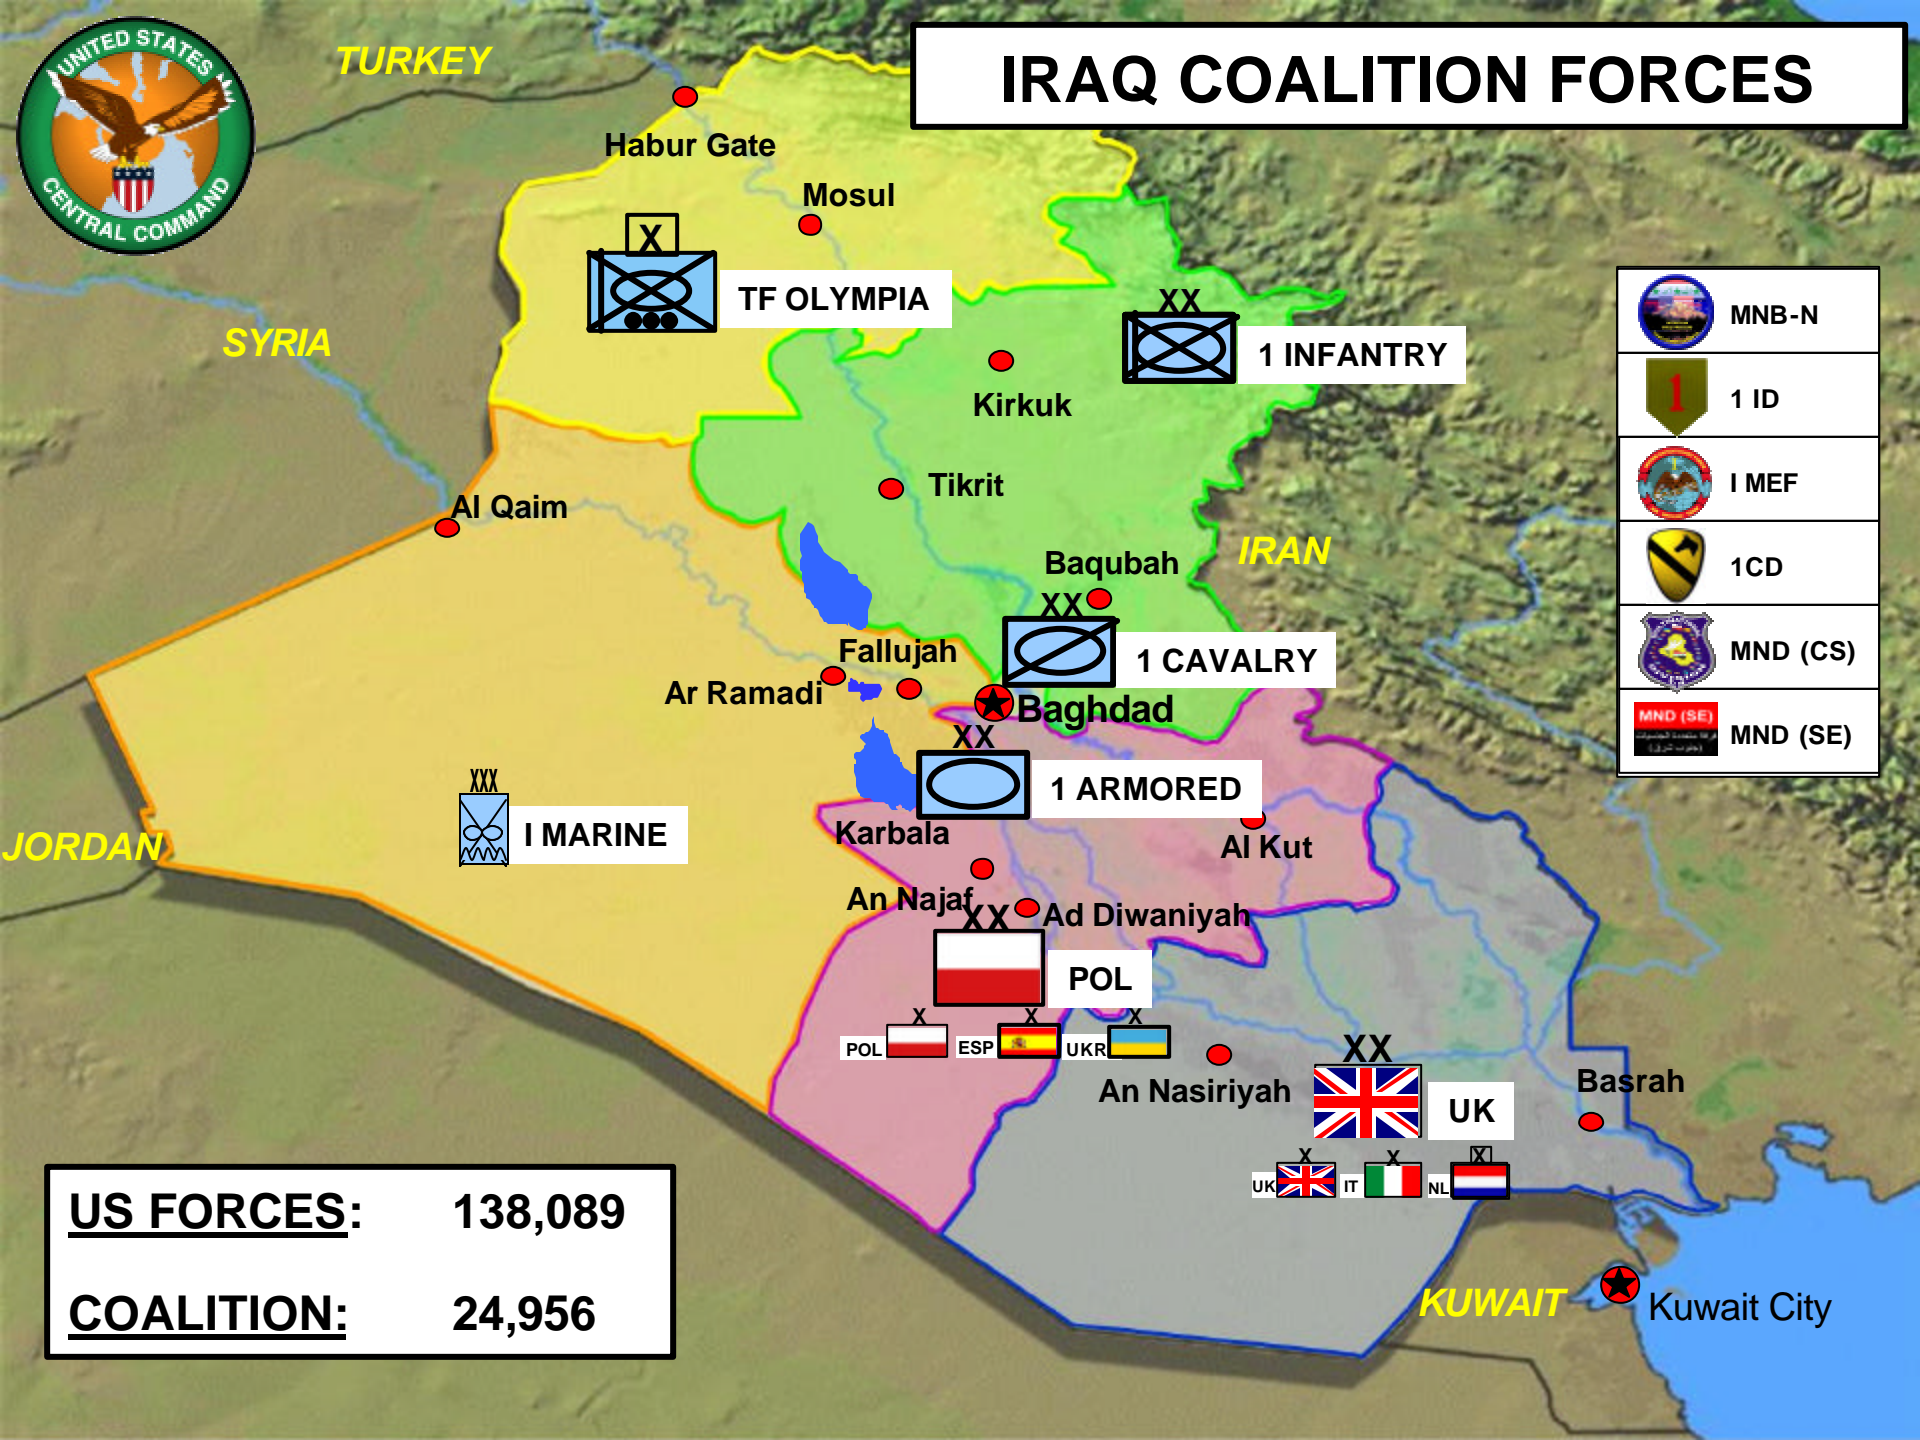

IRAQ COALITION FORCES

	MNB-N
	1 ID
	I MEF
	1 CD
	MND (CS)
	MND (SE)

US FORCES: 138,089
COALITION: 24,956

X
TF OLYMPIA

XX
1 INFANTRY

XX
1 CAVALRY

XX
1 ARMORED

XXX
I MARINE

POL

POL X ESP X UKR X

XX
UK

X X X X
UK IT UKR NL