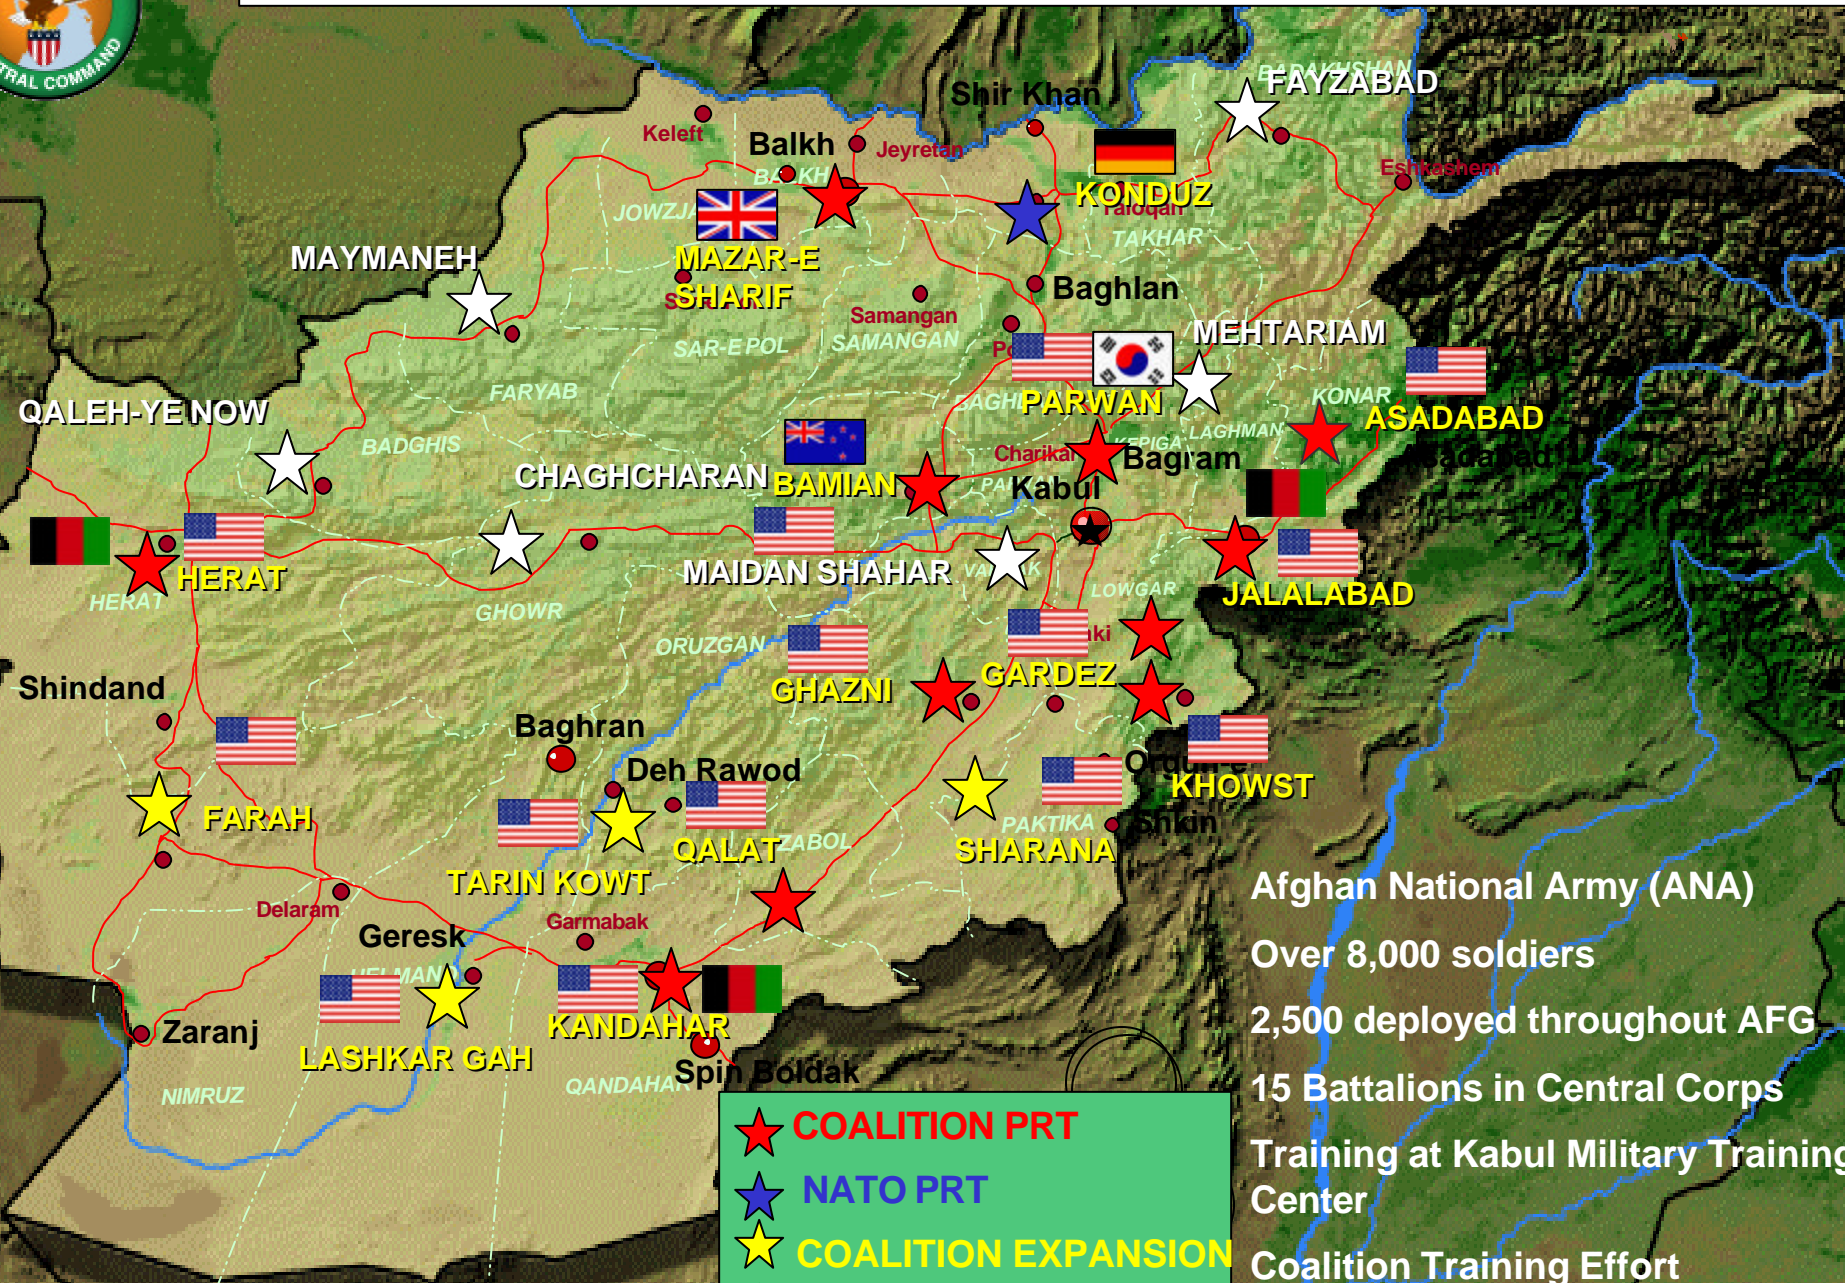

**Pakistan**  
• Mar 04, VBIED seized near U.S. Consulate.

**Mar 04: Aid agency attacked, Somalia**

**Apr 04: VBIED, Riyadh Saudi Arabia**

**Kenya**  
• Mar 04: Terrorist arrested.

**Yemen:**  
• Jan-Mar 04: Several terrorists arrested.

# Provincial Reconstruction Team & Afghanistan National Army

Afghan National Army (ANA)  
 Over 8,000 soldiers  
 2,500 deployed throughout AFG  
 15 Battalions in Central Corps  
 Training at Kabul Military Training Center  
 Coalition Training Effort

SUDAN

ETHIOPIA

ADDIS ABABA

SOMALIA

MOGADISHU

KENYA

NAIROBI

MOMBASSA