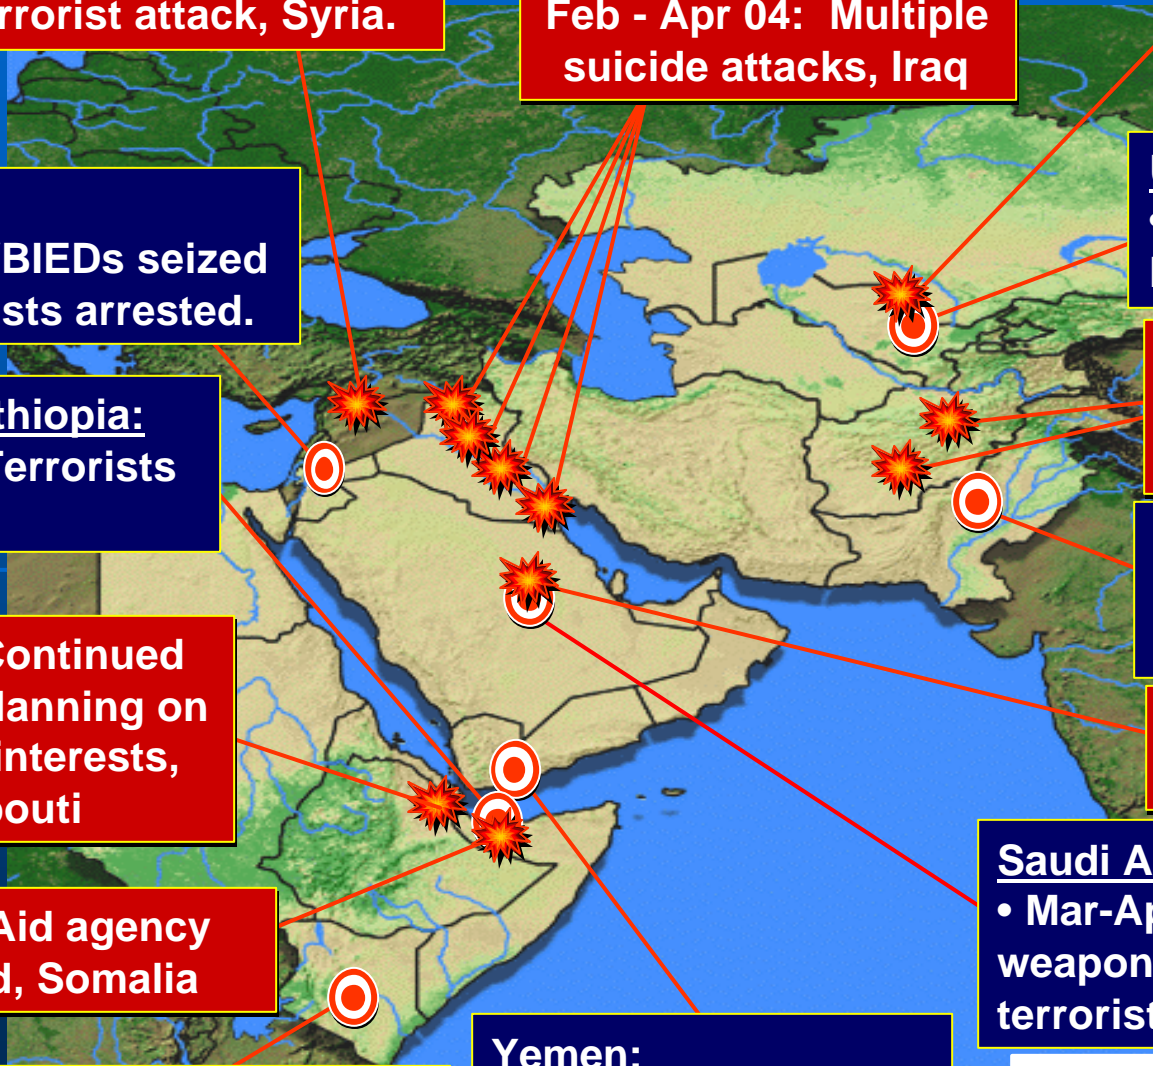

U.S. CENTRAL COMMAND AREA OF OPERATIONS

Apr 04: Terrorist attack, Syria.

Feb - Apr 04: Multiple suicide attacks, Iraq

28 Mar – 1 Apr 04: Multiple bombings, Uzbekistan

Jordan
• Apr 04, VBIEDs seized and terrorists arrested.

Uzbekistan
• Mar–Apr 04, terrorists killed, some detained.

Somalia/Ethiopia:
• Mar 04: Terrorists arrested.

Jan – Apr 04: Suicide, terrorist attacks, Afghanistan

Apr 04: Continued terrorist planning on western interests, Djibouti

Pakistan
• Mar 04, VBIED seized near U.S. Consulate.

Mar 04: Aid agency attacked, Somalia

Apr 04: VBIED, Riyadh Saudi Arabia

Kenya
• Mar 04: Terrorist arrested.

Yemen:
• Jan-Mar 04: Several terrorists arrested.

Saudi Arabia
• Mar-Apr 04, VBIEDs and weapons seized, wanted terrorists killed/captured.

Attacks since Jan 2004

Successful CT operations