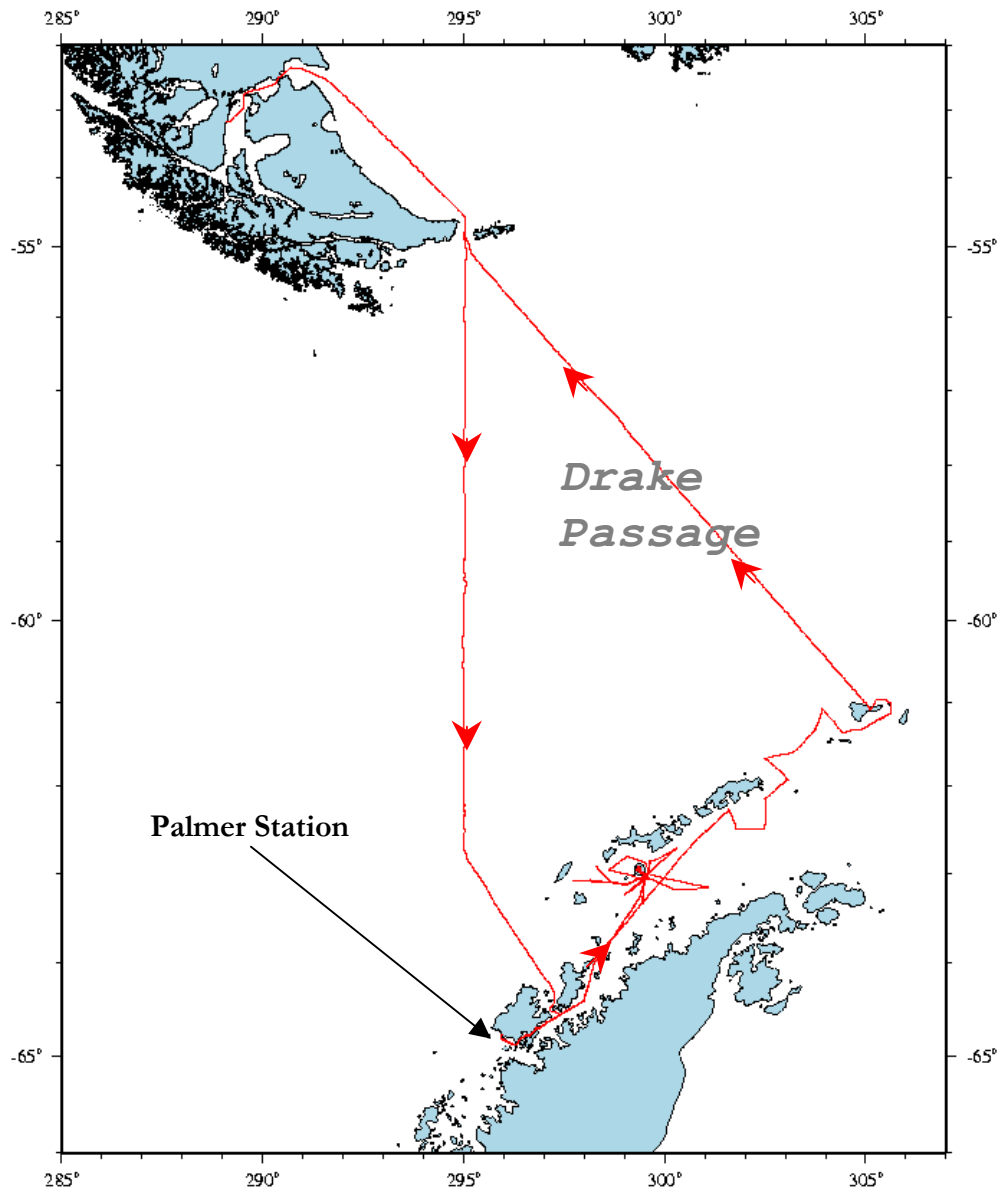

Attachment C, Vessel Tracks

Attachment C contains the tracks of Research Vessel cruises during the 2000-2001 season. Information for both the LAURENCE M GOULD (LMG) and the NATHANIEL B. PALMER (NBP) are presented under the appropriate cruise numbers.

LAURENCE M. GOULD
Cruise Number LMG00-03

LAURENCE M. GOULD
Cruise Number LMG00-03A

LAURENCE M. GOULD
Cruise Number LMG00-04

LAURENCE M. GOULD
Cruise Number LMG00-05

LAURENCE M. GOULD
Cruise Number LMG00-06A

LAURENCE M. GOULD
Cruise Number LMG00-06B

LAURENCE M. GOULD
Cruise Number LMG00-06C

LAURENCE M. GOULD
Cruise Number LMG00-06D

LAURENCE M. GOULD
Cruise Number LMG00-08

LAURENCE M. GOULD
Cruise Number LMG00-08A

NATHANIEL B. PALMER
Cruise Number NBP00-07A

NATHANIEL B. PALMER
Cruise Number NBP00-08

NATHANIEL B. PALMER
Cruise Number NBP01-01