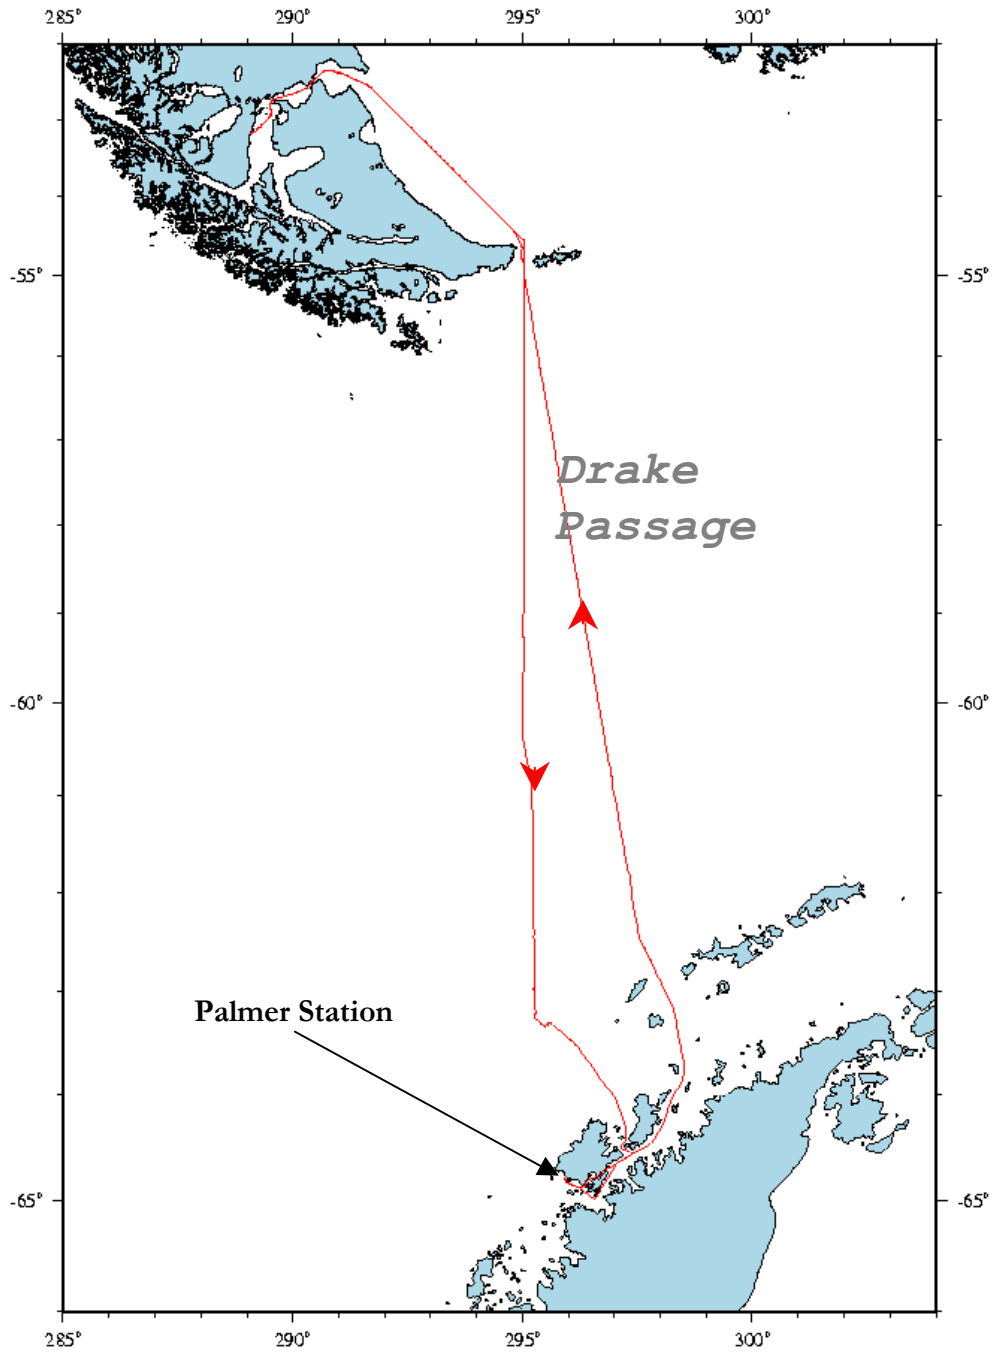

Attachment C, Vessel Tracks

Attachment C contains the tracks of Research Vessel cruises during the 2000-2001 season. Information for both the LAURENCE M GOULD (LMG) and the NATHANIEL B. PALMER (NBP) are presented under the appropriate cruise numbers.

LAURENCE M. GOULD
Cruise Number LMG00-03

LAURENCE M. GOULD
Cruise Number LMG00-03A

LAURENCE M. GOULD
Cruise Number LMG00-04

LAURENCE M. GOULD
Cruise Number LMG00-05

LAURENCE M. GOULD
Cruise Number LMG00-06A

LAURENCE M. GOULD
Cruise Number LMG00-06B

LAURENCE M. GOULD
Cruise Number LMG00-06C

LAURENCE M. GOULD
Cruise Number LMG00-06D

LAURENCE M. GOULD
Cruise Number LMG00-08

LAURENCE M. GOULD
Cruise Number LMG00-08A

LAURENCE M. GOULD
Cruise Number LMG00-09

LAURENCE M. GOULD
Cruise Number LMG00-10

LAURENCE M. GOULD
Cruise Number LMG00-11

LAURENCE M. GOULD
Cruise Number LMG01-01

LAURENCE M. GOULD
Cruise Number LMG01-01A