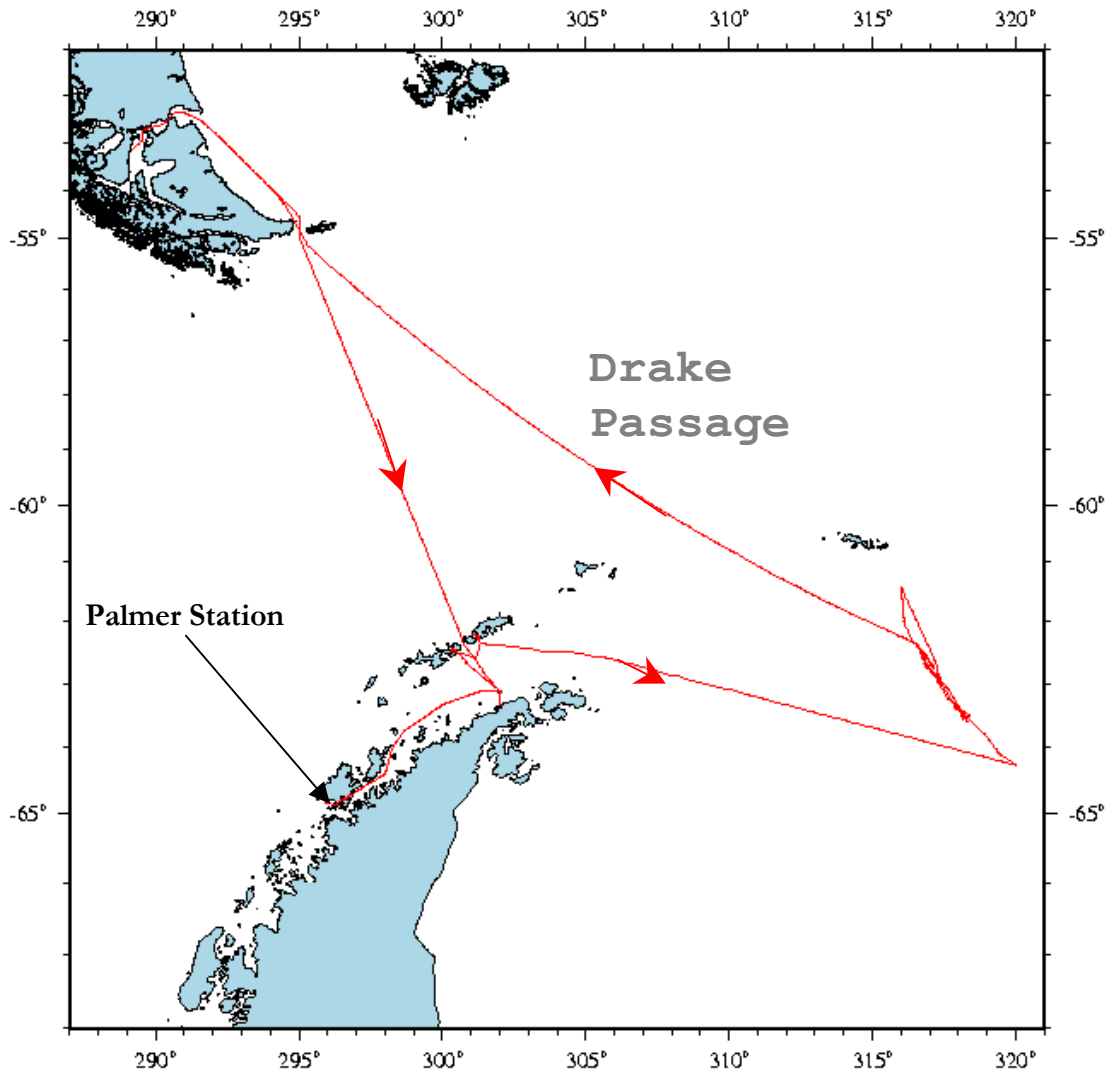

Attachment C, Vessel Tracks

Attachment C contains the tracks of Research Vessel cruises during the 2000-2001 season. Information for both the LAURENCE M GOULD (LMG) and the NATHANIEL B. PALMER (NBP) are presented under the appropriate cruise numbers.

LAURENCE M. GOULD
Cruise Number LMG00-03

LAURENCE M. GOULD
Cruise Number LMG00-03A

LAURENCE M. GOULD
Cruise Number LMG00-04

LAURENCE M. GOULD
Cruise Number LMG00-05

LAURENCE M. GOULD
Cruise Number LMG00-06A

LAURENCE M. GOULD
Cruise Number LMG01-02

NATHANIEL B. PALMER
Cruise Number NBP00-02

NATHANIEL B. PALMER
Cruise Number NBP00-03

NATHANIEL B. PALMER
Cruise Number NBP00-04

NATHANIEL B. PALMER
Cruise Number NBP00-05

NATHANIEL B. PALMER
Cruise Number NBP00-07A

NATHANIEL B. PALMER
Cruise Number NBP00-08

NATHANIEL B. PALMER
Cruise Number NBP01-01