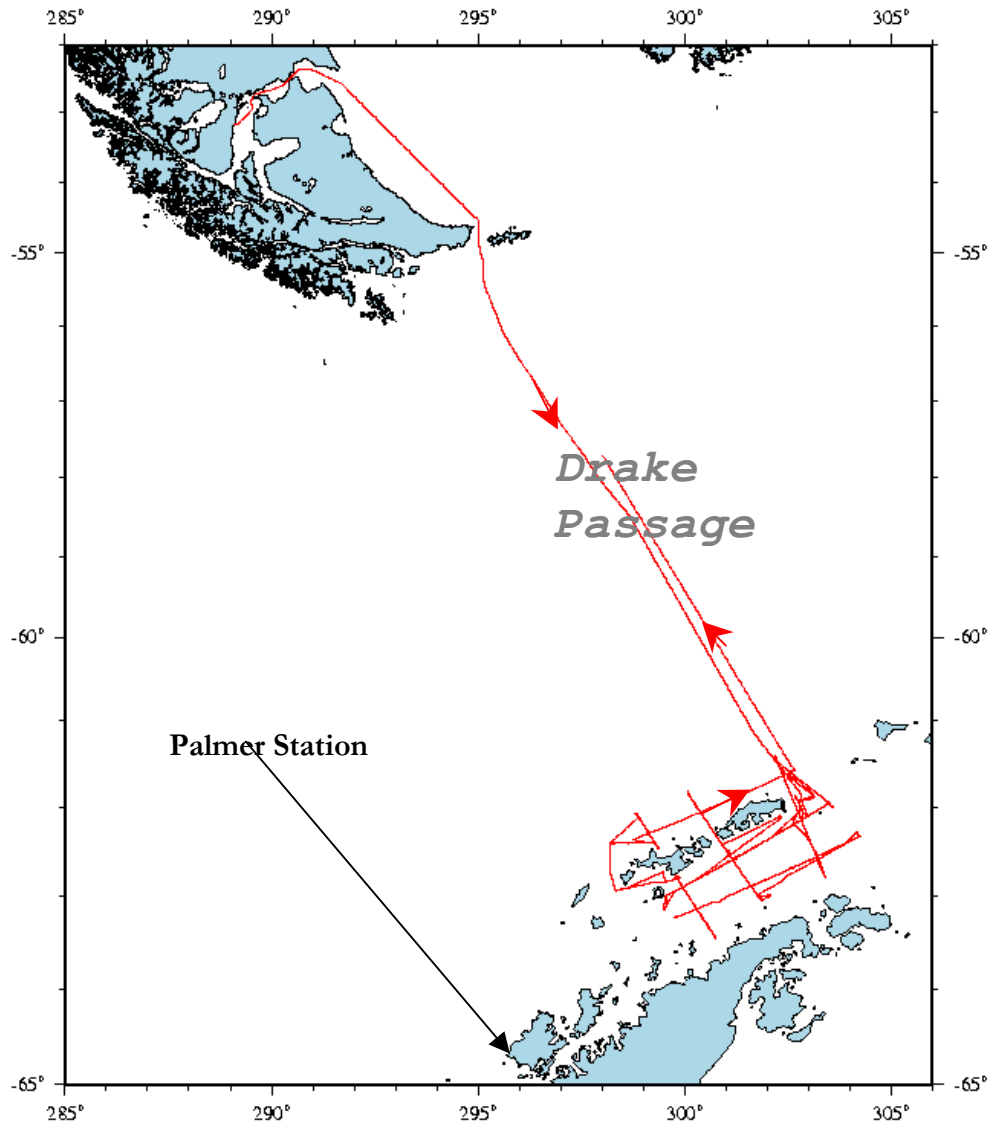

Attachment C, Vessel Tracks

Attachment C contains the tracks of Research Vessel cruises during the 2000-2001 season. Information for both the LAURENCE M GOULD (LMG) and the NATHANIEL B. PALMER (NBP) are presented under the appropriate cruise numbers.

LAURENCE M. GOULD
Cruise Number LMG00-06B

LAURENCE M. GOULD
Cruise Number LMG00-06C

LAURENCE M. GOULD
Cruise Number LMG00-06D

LAURENCE M. GOULD
Cruise Number LMG00-08

LAURENCE M. GOULD
Cruise Number LMG00-08A

LAURENCE M. GOULD
Cruise Number LMG00-09

LAURENCE M. GOULD
Cruise Number LMG00-10

LAURENCE M. GOULD
Cruise Number LMG00-11

LAURENCE M. GOULD
Cruise Number LMG01-01

LAURENCE M. GOULD
Cruise Number LMG01-01A

LAURENCE M. GOULD
Cruise Number LMG01-02

NATHANIEL B. PALMER
Cruise Number NBP00-02

NATHANIEL B. PALMER
Cruise Number NBP00-03

NATHANIEL B. PALMER
Cruise Number NBP00-04

NATHANIEL B. PALMER
Cruise Number NBP00-05