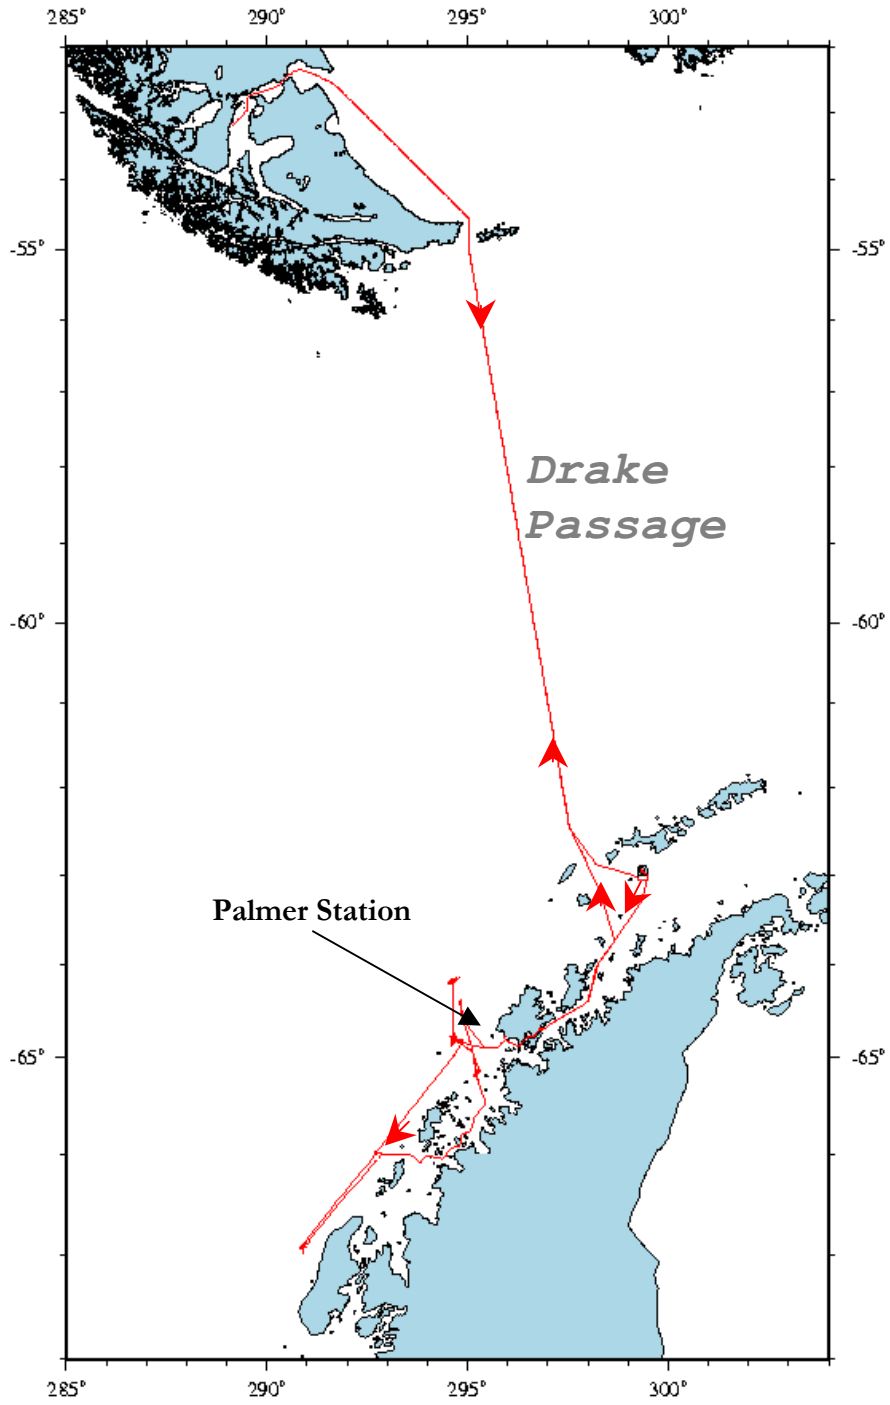

LAURENCE M. GOULD
Cruise Number LMG01-02