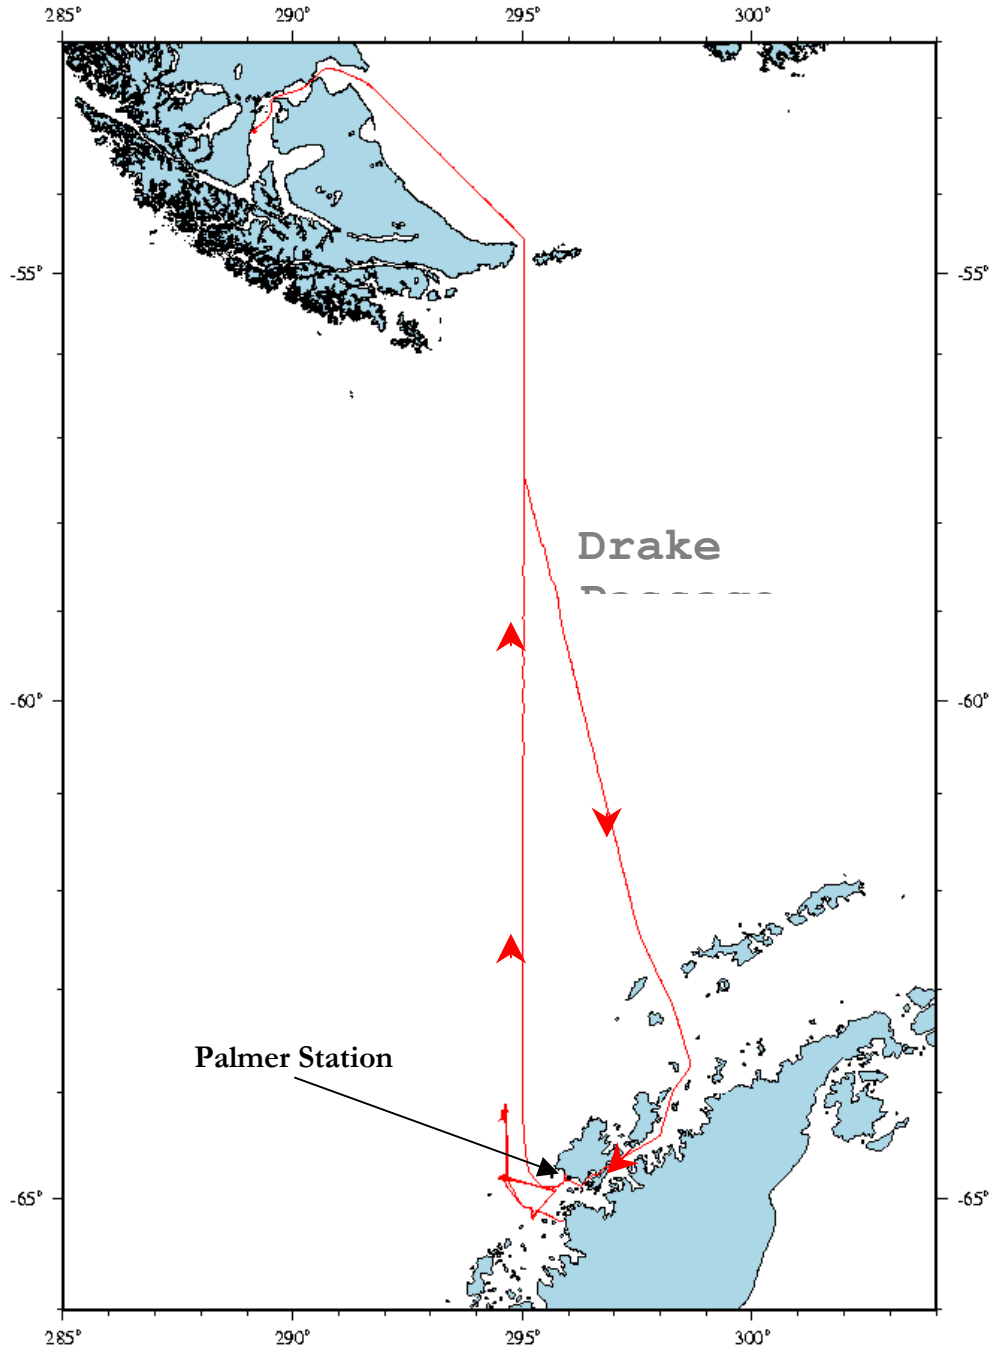

Attachment C, Vessel Tracks

Attachment C contains the tracks of Research Vessel cruises during the 2000-2001 season. Information for both the LAURENCE M GOULD (LMG) and the NATHANIEL B. PALMER (NBP) are presented under the appropriate cruise numbers.

LAURENCE M. GOULD
Cruise Number LMG00-03

LAURENCE M. GOULD
Cruise Number LMG00-03A

LAURENCE M. GOULD
Cruise Number LMG00-04

LAURENCE M. GOULD
Cruise Number LMG00-05

LAURENCE M. GOULD
Cruise Number LMG00-06A

LAURENCE M. GOULD
Cruise Number LMG00-06B

LAURENCE M. GOULD
Cruise Number LMG00-06C

LAURENCE M. GOULD
Cruise Number LMG00-06D

LAURENCE M. GOULD
Cruise Number LMG00-08

LAURENCE M. GOULD
Cruise Number LMG00-08A

NATHANIEL B. PALMER
Cruise Number NBP00-07A

NATHANIEL B. PALMER
Cruise Number NBP00-08

NATHANIEL B. PALMER
Cruise Number NBP01-01