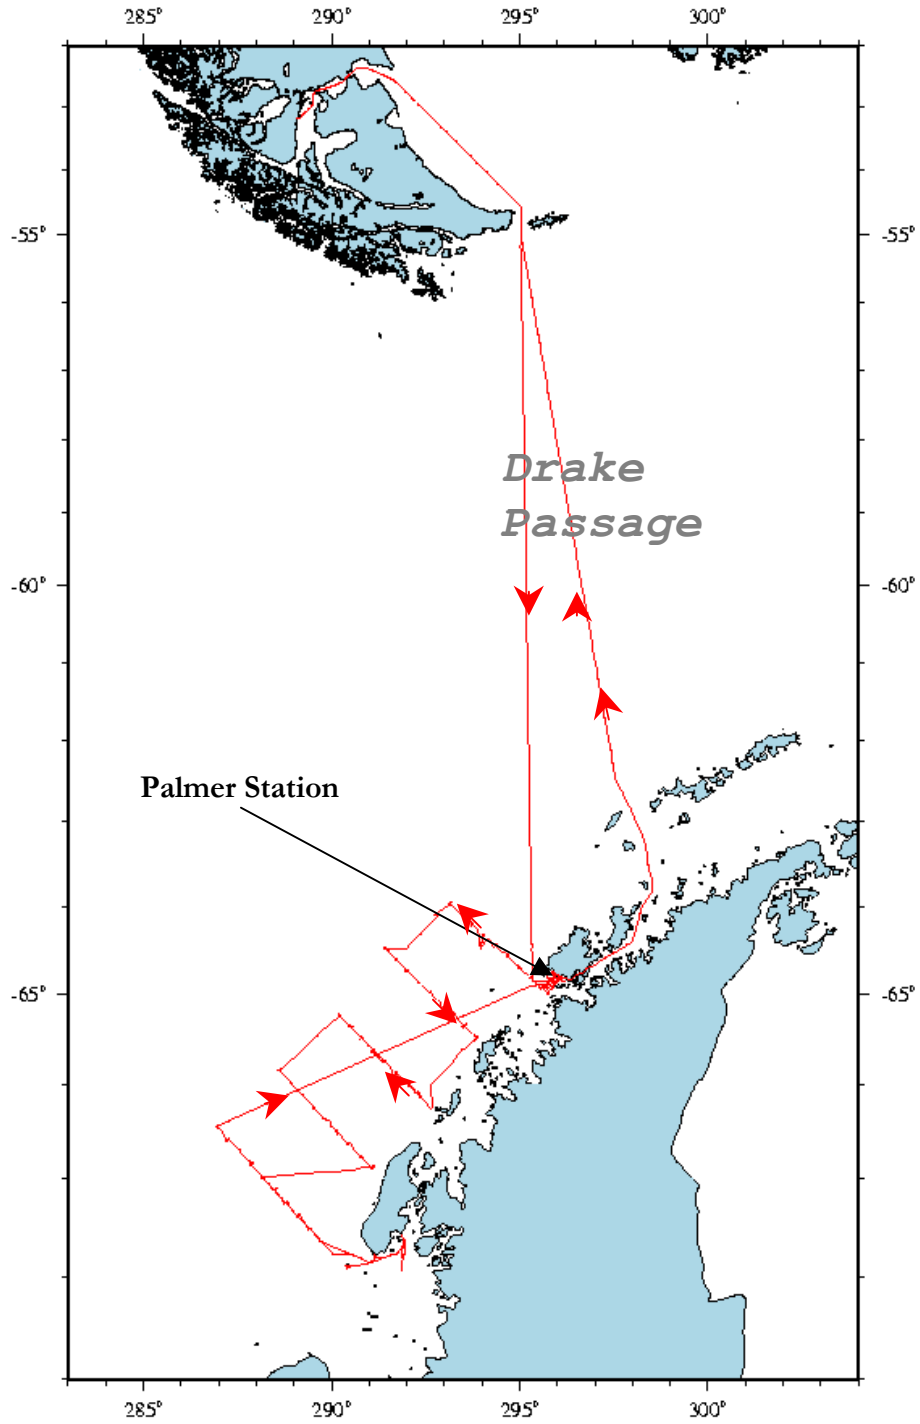

Attachment C, Vessel Tracks

Attachment C contains the tracks of Research Vessel cruises during the 2000-2001 season. Information for both the LAURENCE M GOULD (LMG) and the NATHANIEL B. PALMER (NBP) are presented under the appropriate cruise numbers.

LAURENCE M. GOULD
Cruise Number LMG00-06B

LAURENCE M. GOULD
Cruise Number LMG00-06C

LAURENCE M. GOULD
Cruise Number LMG00-06D

LAURENCE M. GOULD
Cruise Number LMG00-08

LAURENCE M. GOULD
Cruise Number LMG00-08A

LAURENCE M. GOULD
Cruise Number LMG00-09

LAURENCE M. GOULD
Cruise Number LMG00-10

LAURENCE M. GOULD
Cruise Number LMG00-11

LAURENCE M. GOULD
Cruise Number LMG01-01

LAURENCE M. GOULD
Cruise Number LMG01-01A