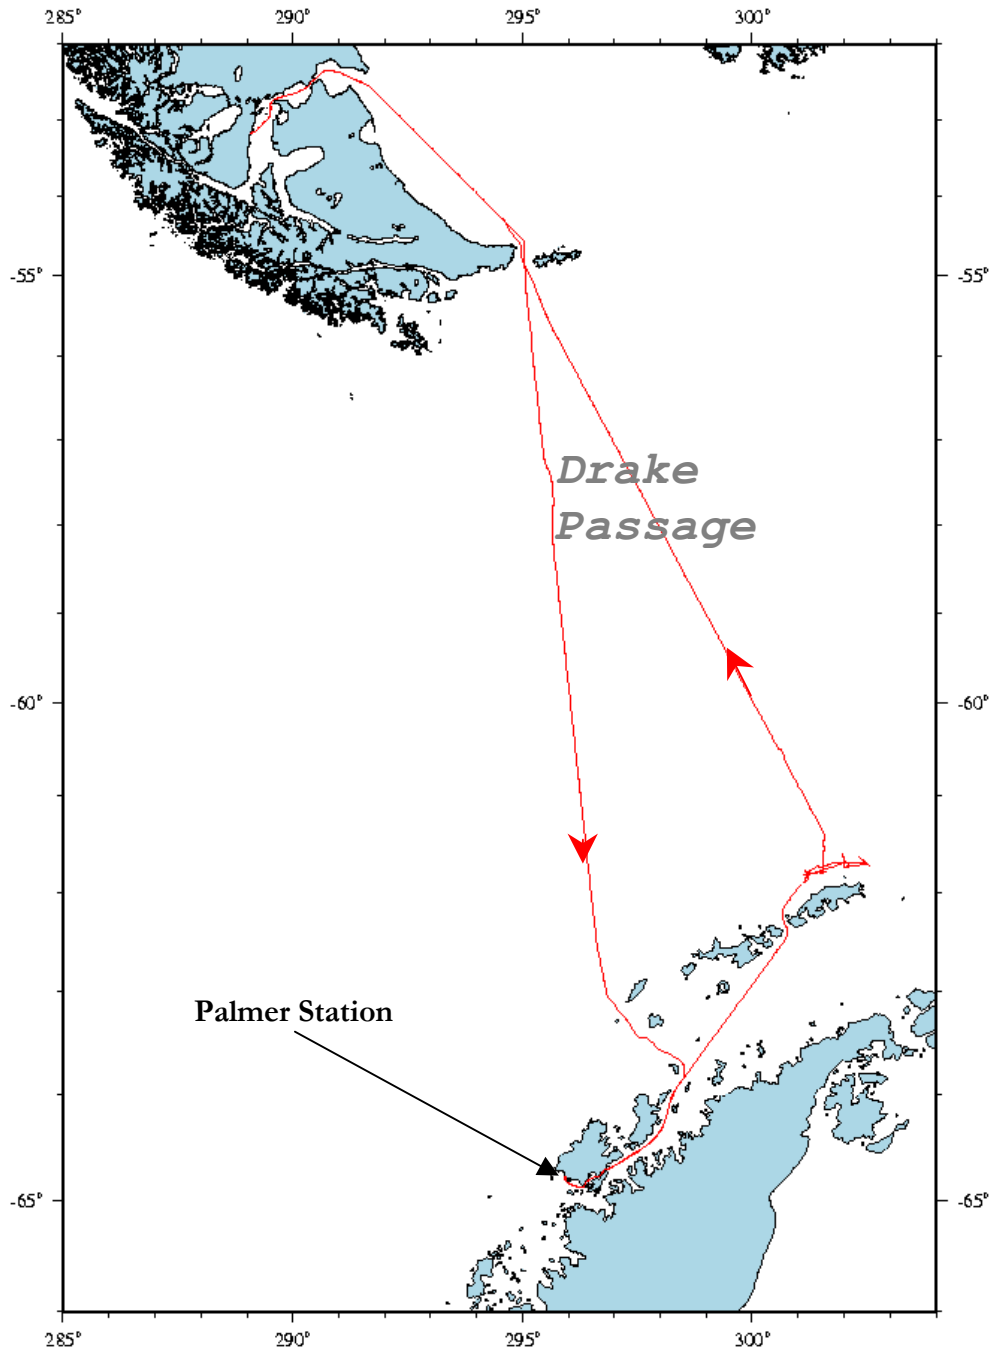

Attachment C, Vessel Tracks

Attachment C contains the tracks of Research Vessel cruises during the 2000-2001 season. Information for both the LAURENCE M GOULD (LMG) and the NATHANIEL B. PALMER (NBP) are presented under the appropriate cruise numbers.

LAURENCE M. GOULD
Cruise Number LMG00-03

LAURENCE M. GOULD
Cruise Number LMG00-03A

LAURENCE M. GOULD
Cruise Number LMG00-04

LAURENCE M. GOULD
Cruise Number LMG00-05

LAURENCE M. GOULD
Cruise Number LMG00-06A

LAURENCE M. GOULD
Cruise Number LMG00-06B

LAURENCE M. GOULD
Cruise Number LMG00-06C

LAURENCE M. GOULD
Cruise Number LMG00-06D

LAURENCE M. GOULD
Cruise Number LMG00-08

LAURENCE M. GOULD
Cruise Number LMG00-08A

LAURENCE M. GOULD
Cruise Number LMG00-09

LAURENCE M. GOULD
Cruise Number LMG00-10

LAURENCE M. GOULD
Cruise Number LMG00-11

LAURENCE M. GOULD
Cruise Number LMG01-01

LAURENCE M. GOULD
Cruise Number LMG01-01A