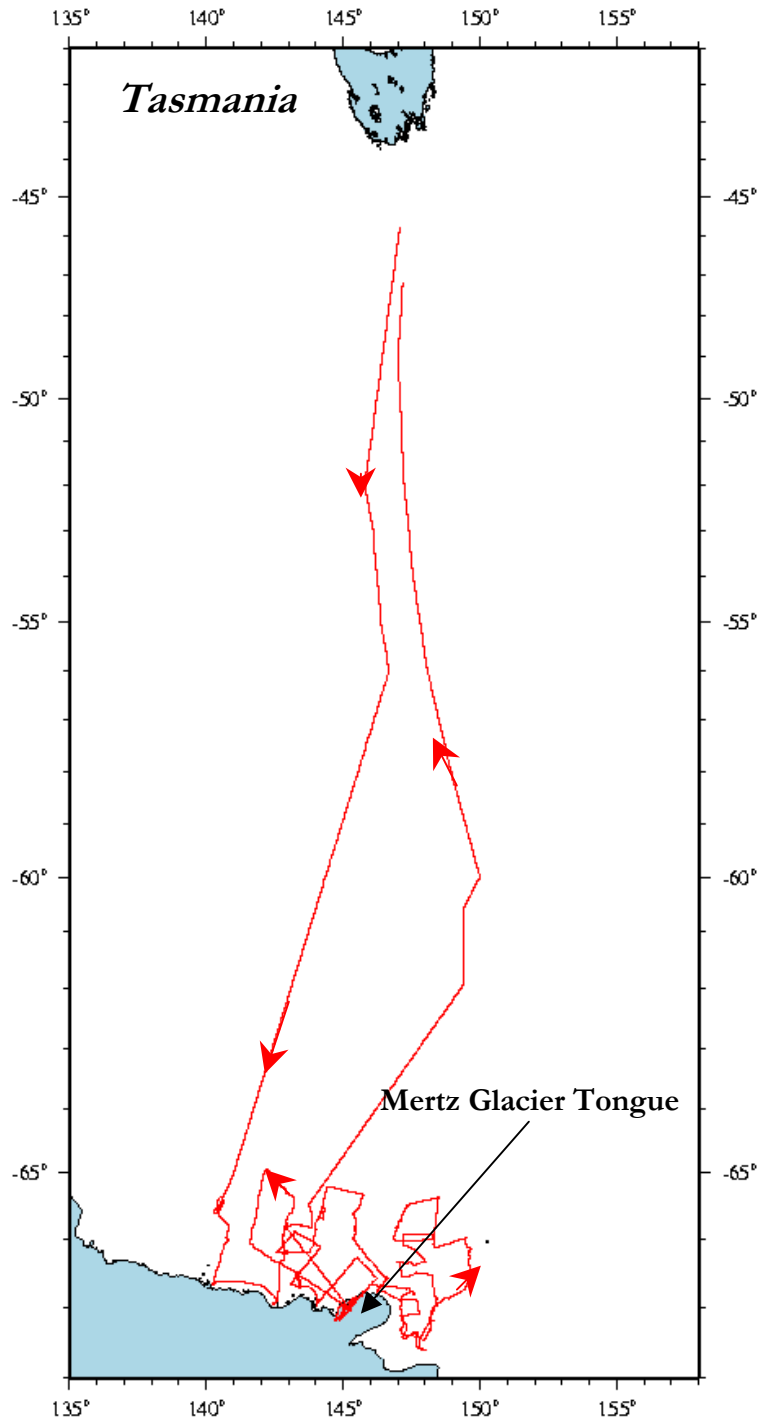

Attachment C, Vessel Tracks

Attachment C contains the tracks of Research Vessel cruises during the 2000-2001 season. Information for both the LAURENCE M GOULD (LMG) and the NATHANIEL B. PALMER (NBP) are presented under the appropriate cruise numbers.

LAURENCE M. GOULD
Cruise Number LMG01-02

NATHANIEL B. PALMER
Cruise Number NBP00-02

NATHANIEL B. PALMER
Cruise Number NBP00-03

NATHANIEL B. PALMER
Cruise Number NBP00-04

NATHANIEL B. PALMER
Cruise Number NBP00-05

NATHANIEL B. PALMER
Cruise Number NBP00-07A

NATHANIEL B. PALMER
Cruise Number NBP00-08

NATHANIEL B. PALMER
Cruise Number NBP01-01