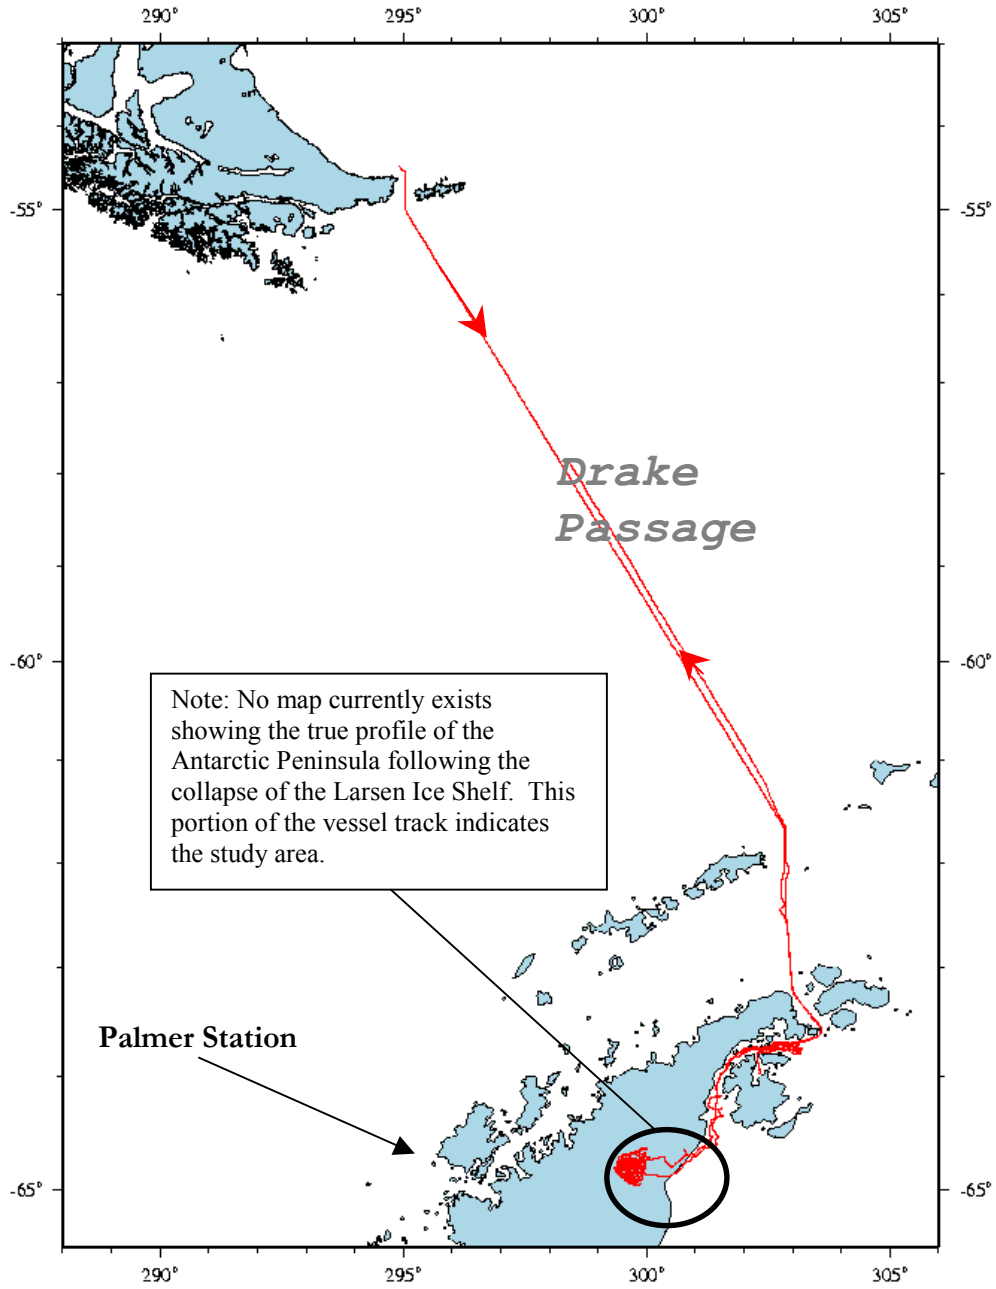

NATHANIEL B. PALMER
Cruise Number NBP00-03