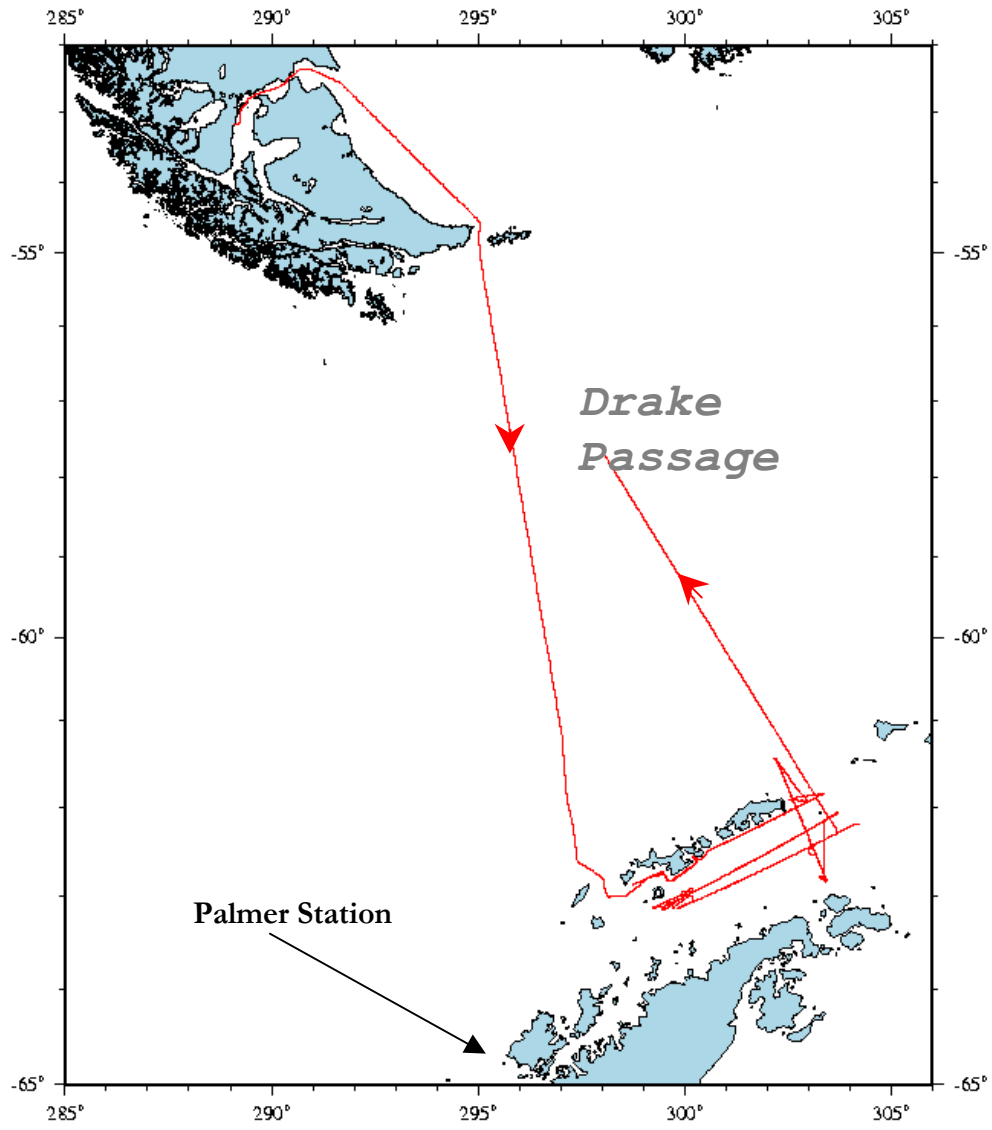

Attachment C, Vessel Tracks

Attachment C contains the tracks of Research Vessel cruises during the 2000-2001 season. Information for both the LAURENCE M GOULD (LMG) and the NATHANIEL B. PALMER (NBP) are presented under the appropriate cruise numbers.

LAURENCE M. GOULD
Cruise Number LMG00-09

LAURENCE M. GOULD
Cruise Number LMG00-10

LAURENCE M. GOULD
Cruise Number LMG00-11

LAURENCE M. GOULD
Cruise Number LMG01-01

LAURENCE M. GOULD
Cruise Number LMG01-01A

LAURENCE M. GOULD
Cruise Number LMG01-02

NATHANIEL B. PALMER
Cruise Number NBP00-02

NATHANIEL B. PALMER
Cruise Number NBP00-03

NATHANIEL B. PALMER
Cruise Number NBP00-04

NATHANIEL B. PALMER
Cruise Number NBP00-05

NATHANIEL B. PALMER
Cruise Number NBP00-07A

NATHANIEL B. PALMER
Cruise Number NBP00-08

NATHANIEL B. PALMER
Cruise Number NBP01-01