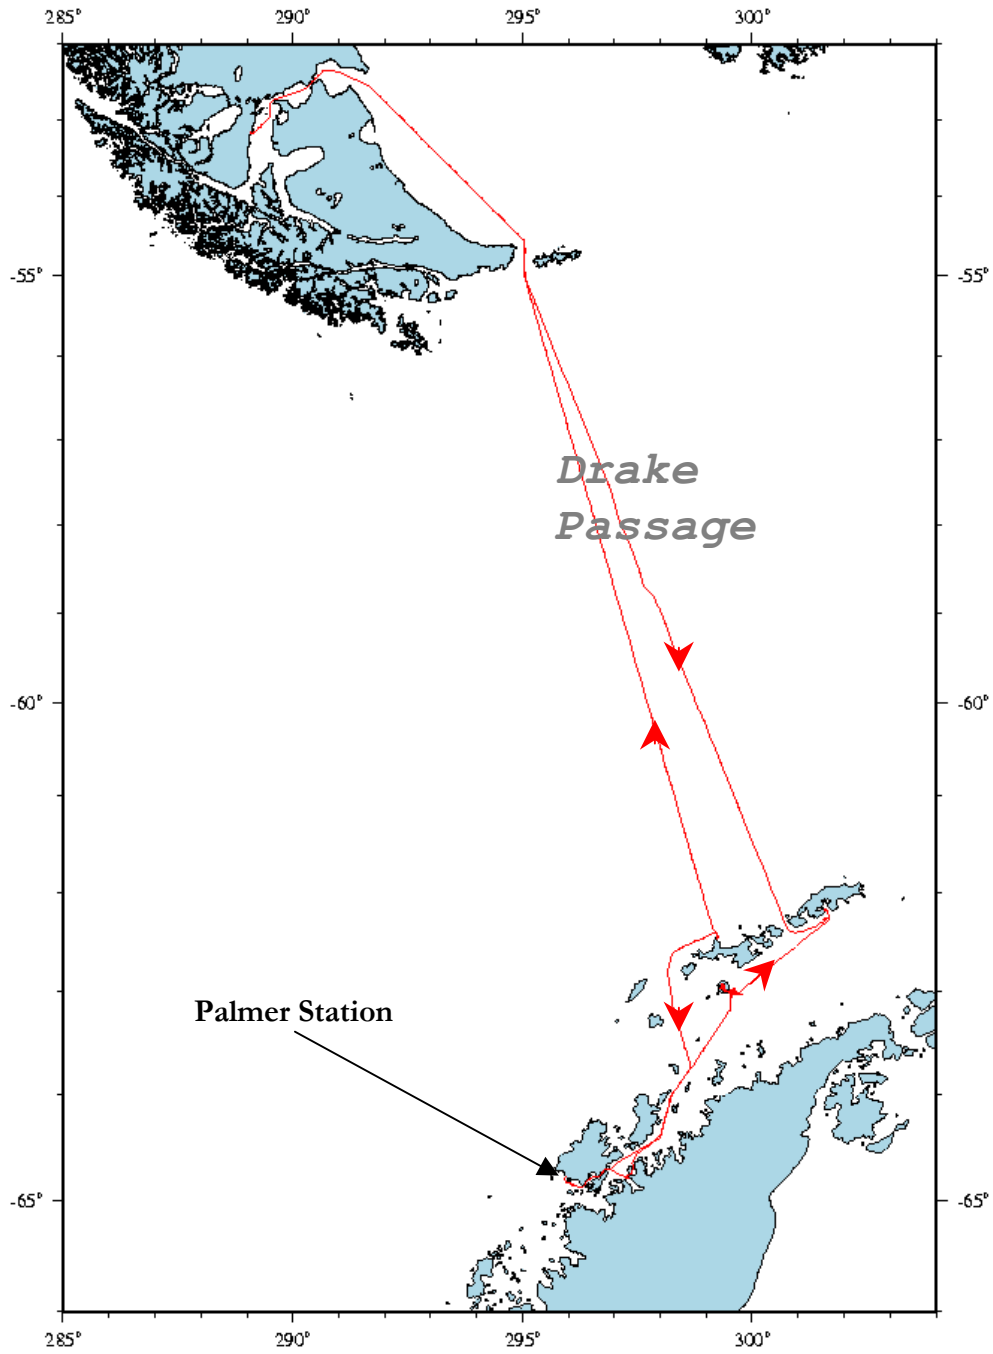

Attachment C, Vessel Tracks

Attachment C contains the tracks of Research Vessel cruises during the 2000-2001 season. Information for both the LAURENCE M GOULD (LMG) and the NATHANIEL B. PALMER (NBP) are presented under the appropriate cruise numbers.

LAURENCE M. GOULD
Cruise Number LMG00-03

LAURENCE M. GOULD
Cruise Number LMG00-03A

LAURENCE M. GOULD
Cruise Number LMG00-04

LAURENCE M. GOULD
Cruise Number LMG00-05

LAURENCE M. GOULD
Cruise Number LMG00-06A

LAURENCE M. GOULD
Cruise Number LMG00-06B

LAURENCE M. GOULD
Cruise Number LMG00-06C

LAURENCE M. GOULD
Cruise Number LMG00-06D

LAURENCE M. GOULD
Cruise Number LMG00-08

LAURENCE M. GOULD
Cruise Number LMG00-08A

LAURENCE M. GOULD
Cruise Number LMG00-09

LAURENCE M. GOULD
Cruise Number LMG00-10

LAURENCE M. GOULD
Cruise Number LMG00-11

LAURENCE M. GOULD
Cruise Number LMG01-01

LAURENCE M. GOULD
Cruise Number LMG01-01A