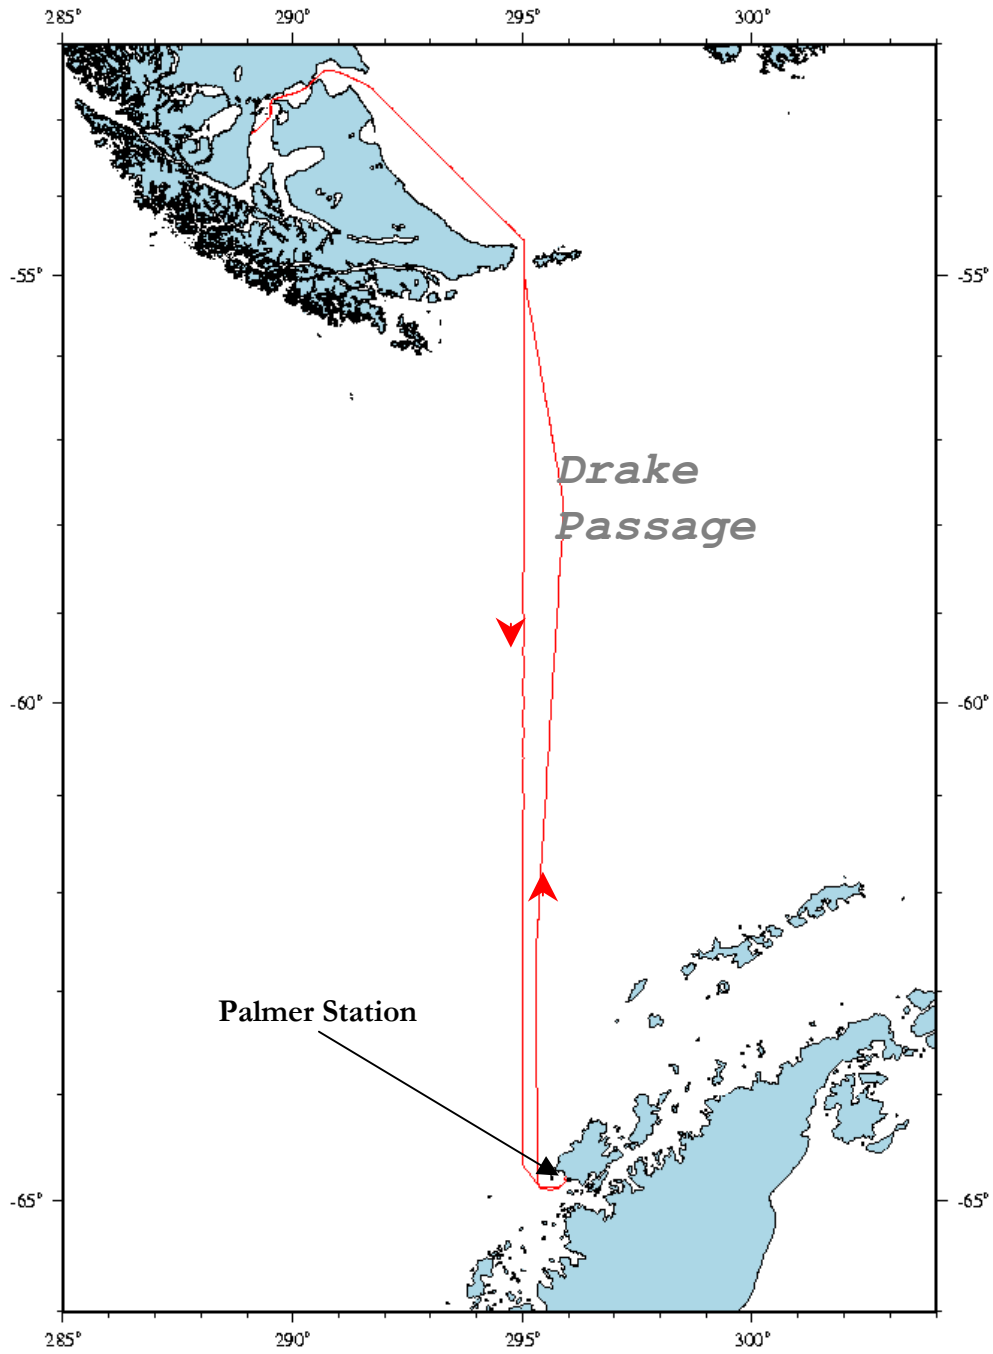

Attachment C, Vessel Tracks

Attachment C contains the tracks of Research Vessel cruises during the 2000-2001 season. Information for both the LAURENCE M GOULD (LMG) and the NATHANIEL B. PALMER (NBP) are presented under the appropriate cruise numbers.

LAURENCE M. GOULD
Cruise Number LMG00-03

LAURENCE M. GOULD
Cruise Number LMG00-03A

LAURENCE M. GOULD
Cruise Number LMG00-04

LAURENCE M. GOULD
Cruise Number LMG00-05

LAURENCE M. GOULD
Cruise Number LMG00-06A

LAURENCE M. GOULD
Cruise Number LMG00-06B

LAURENCE M. GOULD
Cruise Number LMG00-06C

LAURENCE M. GOULD
Cruise Number LMG00-06D

LAURENCE M. GOULD
Cruise Number LMG00-08

LAURENCE M. GOULD
Cruise Number LMG00-08A

NATHANIEL B. PALMER
Cruise Number NBP00-07A

NATHANIEL B. PALMER
Cruise Number NBP00-08

NATHANIEL B. PALMER
Cruise Number NBP01-01