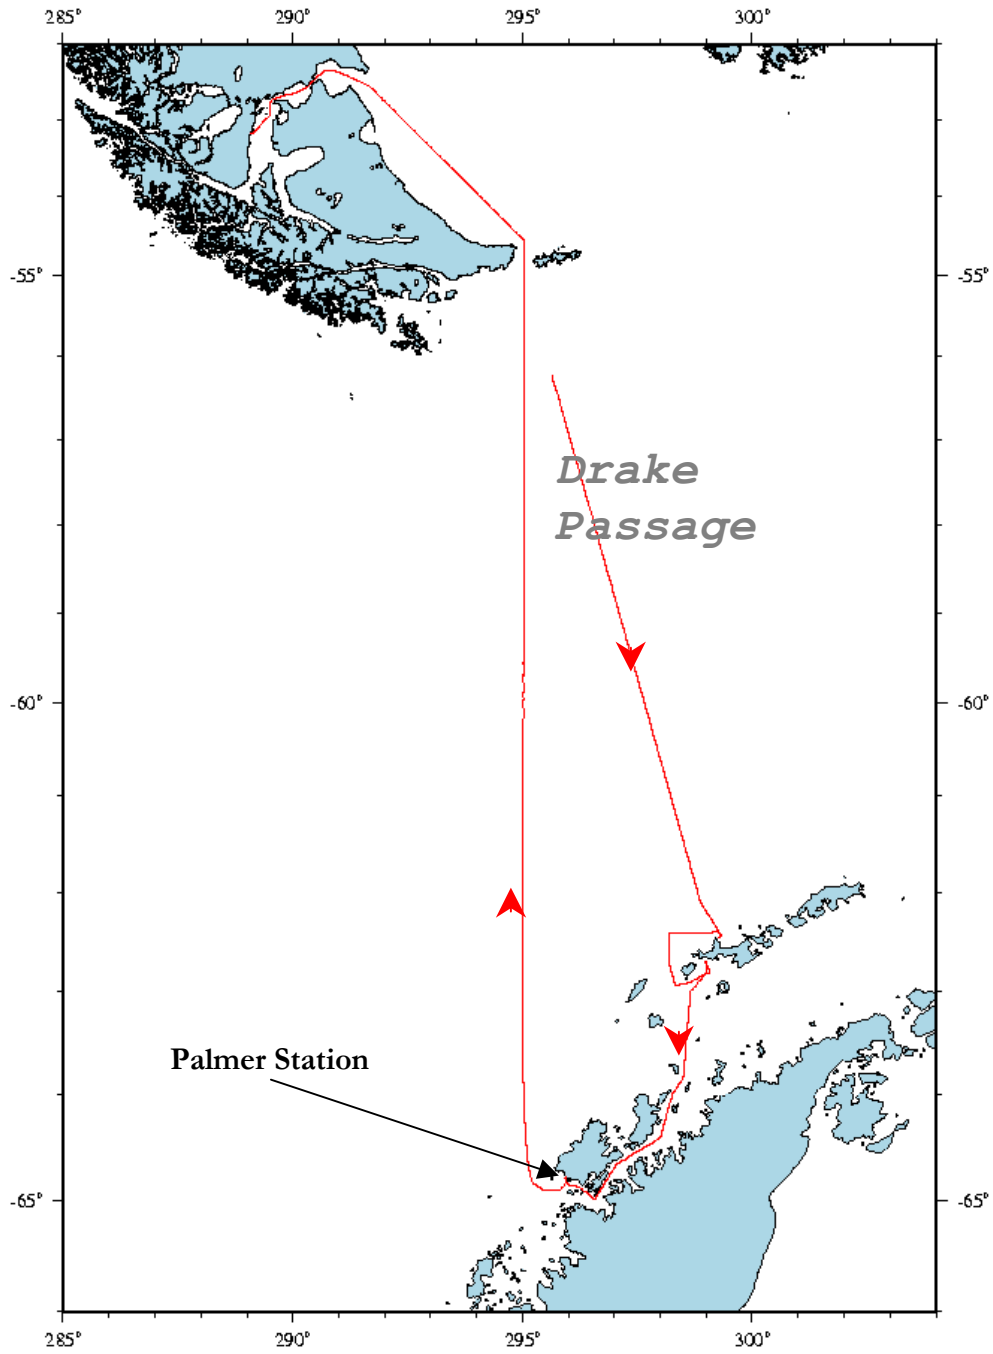

Attachment C, Vessel Tracks

Attachment C contains the tracks of Research Vessel cruises during the 2000-2001 season. Information for both the LAURENCE M GOULD (LMG) and the NATHANIEL B. PALMER (NBP) are presented under the appropriate cruise numbers.

LAURENCE M. GOULD
Cruise Number LMG00-09

LAURENCE M. GOULD
Cruise Number LMG00-10

LAURENCE M. GOULD
Cruise Number LMG00-11

LAURENCE M. GOULD
Cruise Number LMG01-01

LAURENCE M. GOULD
Cruise Number LMG01-01A

LAURENCE M. GOULD
Cruise Number LMG01-02

NATHANIEL B. PALMER
Cruise Number NBP00-02

NATHANIEL B. PALMER
Cruise Number NBP00-03

NATHANIEL B. PALMER
Cruise Number NBP00-04

NATHANIEL B. PALMER
Cruise Number NBP00-05

NATHANIEL B. PALMER
Cruise Number NBP00-07A

NATHANIEL B. PALMER
Cruise Number NBP00-08

NATHANIEL B. PALMER
Cruise Number NBP01-01