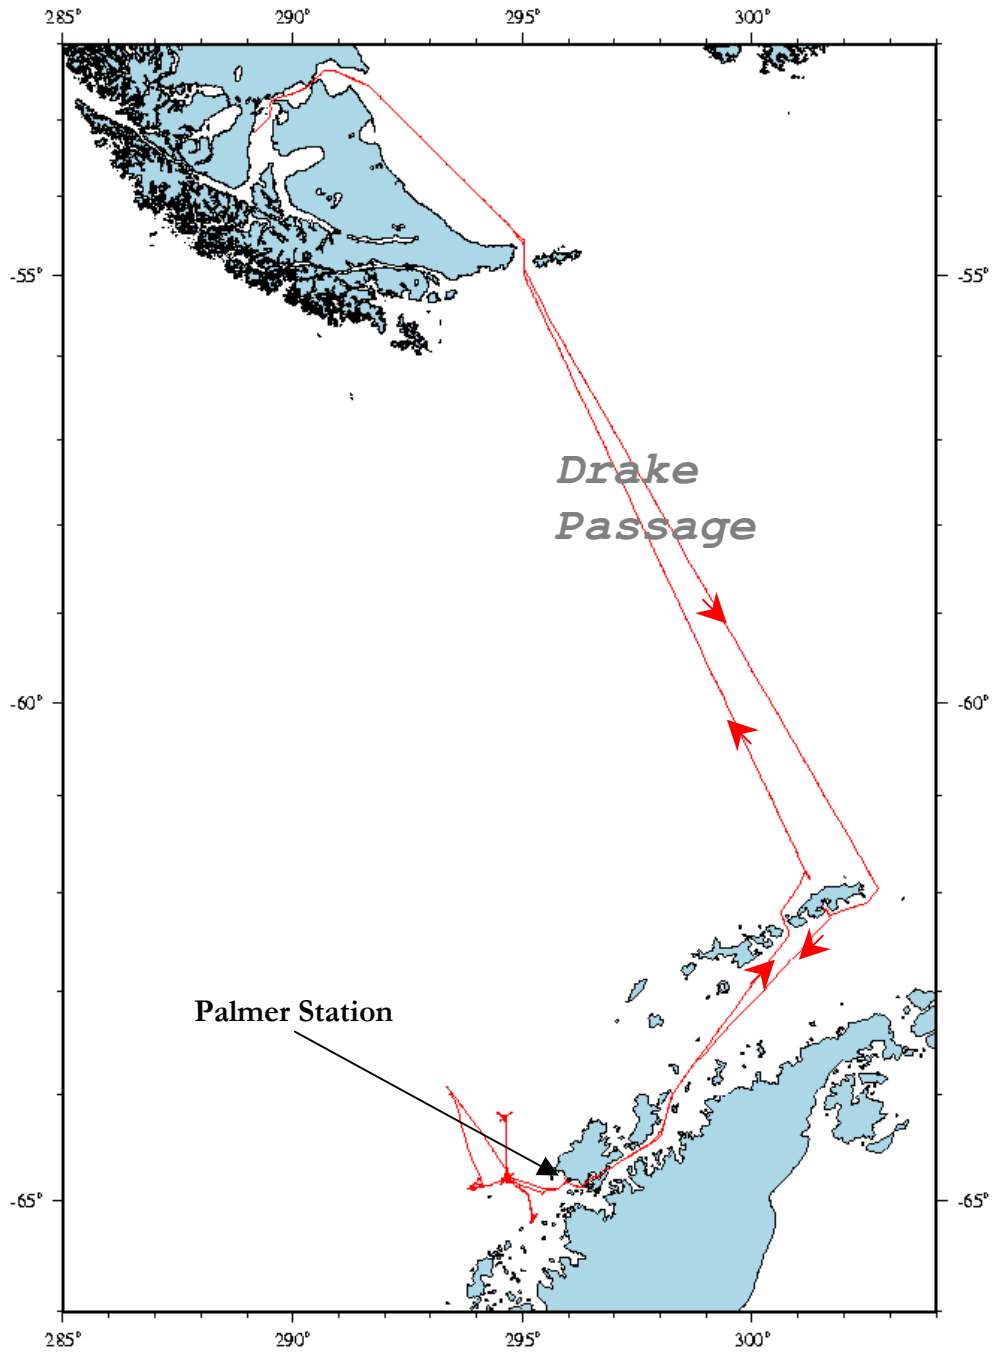

Attachment C, Vessel Tracks

Attachment C contains the tracks of Research Vessel cruises during the 2000-2001 season. Information for both the LAURENCE M GOULD (LMG) and the NATHANIEL B. PALMER (NBP) are presented under the appropriate cruise numbers.

LAURENCE M. GOULD
Cruise Number LMG00-03

LAURENCE M. GOULD
Cruise Number LMG00-03A

LAURENCE M. GOULD
Cruise Number LMG00-04

LAURENCE M. GOULD
Cruise Number LMG00-05

LAURENCE M. GOULD
Cruise Number LMG00-06A

LAURENCE M. GOULD
Cruise Number LMG00-06B

LAURENCE M. GOULD
Cruise Number LMG00-06C

LAURENCE M. GOULD
Cruise Number LMG00-06D

LAURENCE M. GOULD
Cruise Number LMG00-08

LAURENCE M. GOULD
Cruise Number LMG00-08A

LAURENCE M. GOULD
Cruise Number LMG00-09

LAURENCE M. GOULD
Cruise Number LMG00-10

LAURENCE M. GOULD
Cruise Number LMG00-11

LAURENCE M. GOULD
Cruise Number LMG01-01

LAURENCE M. GOULD
Cruise Number LMG01-01A