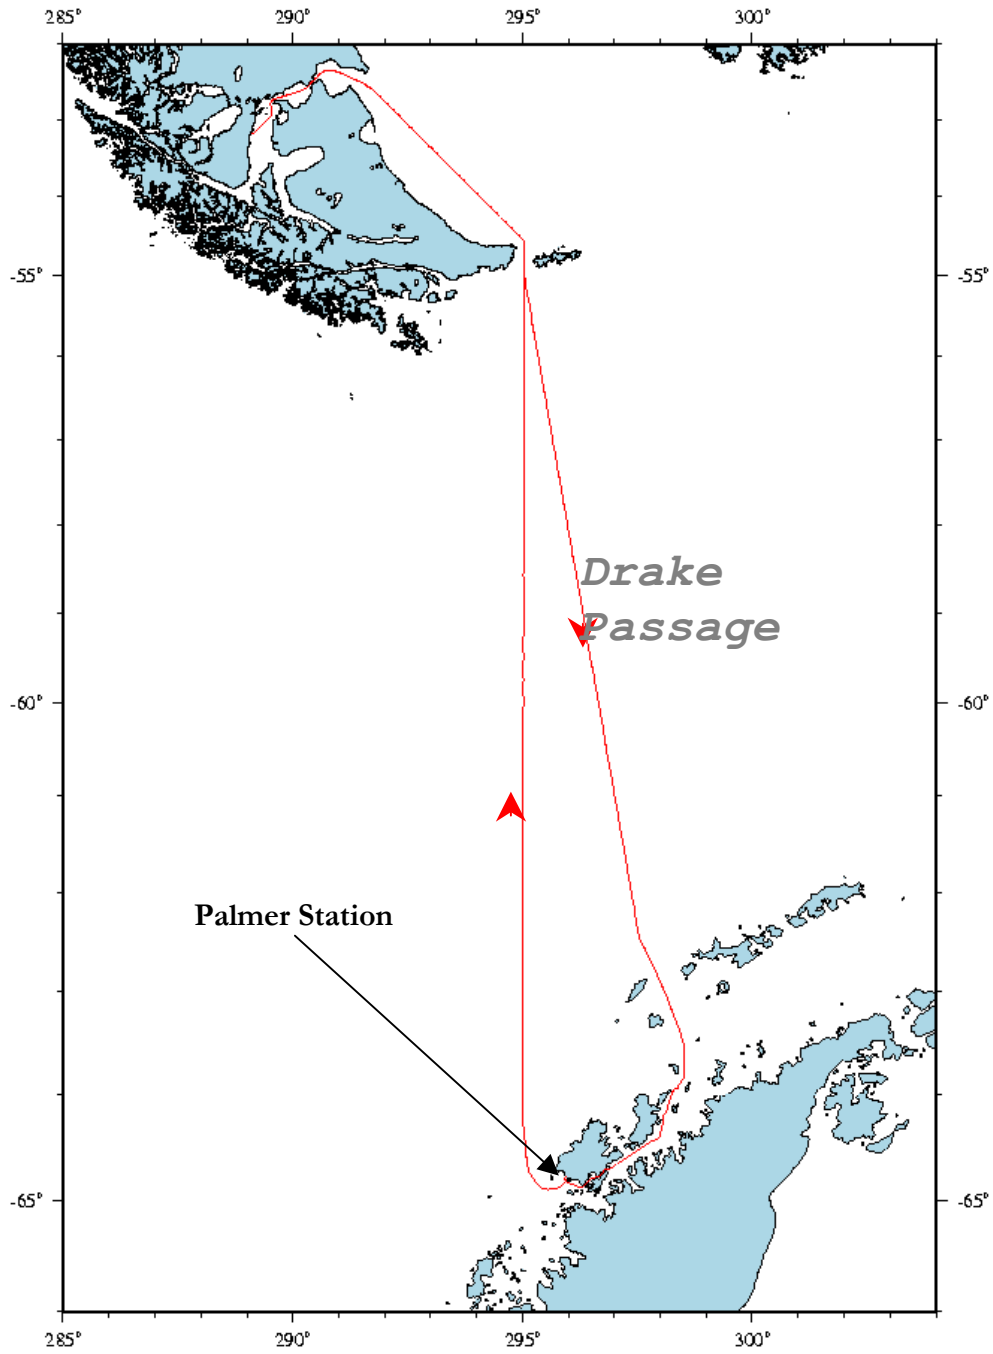

Attachment C, Vessel Tracks

Attachment C contains the tracks of Research Vessel cruises during the 2000-2001 season. Information for both the LAURENCE M GOULD (LMG) and the NATHANIEL B. PALMER (NBP) are presented under the appropriate cruise numbers.

LAURENCE M. GOULD
Cruise Number LMG00-03

LAURENCE M. GOULD
Cruise Number LMG00-03A

LAURENCE M. GOULD
Cruise Number LMG00-04

LAURENCE M. GOULD
Cruise Number LMG00-05

LAURENCE M. GOULD
Cruise Number LMG00-06A

LAURENCE M. GOULD
Cruise Number LMG00-06B

LAURENCE M. GOULD
Cruise Number LMG00-06C

LAURENCE M. GOULD
Cruise Number LMG00-06D

LAURENCE M. GOULD
Cruise Number LMG00-08

LAURENCE M. GOULD
Cruise Number LMG00-08A

NATHANIEL B. PALMER
Cruise Number NBP00-07A

NATHANIEL B. PALMER
Cruise Number NBP00-08

NATHANIEL B. PALMER
Cruise Number NBP01-01