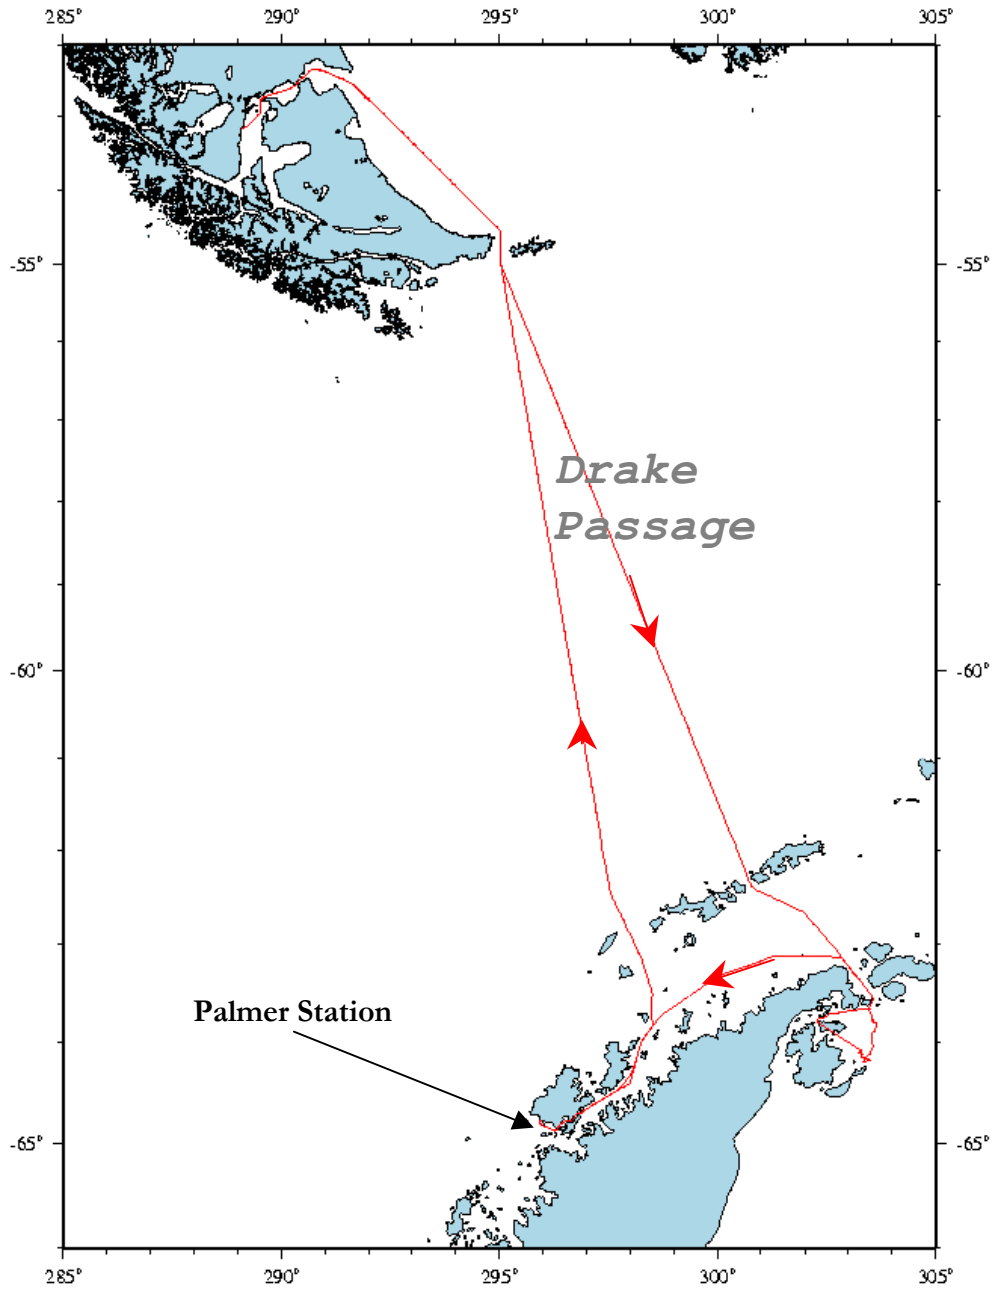

Attachment C, Vessel Tracks

Attachment C contains the tracks of Research Vessel cruises during the 2000-2001 season. Information for both the LAURENCE M GOULD (LMG) and the NATHANIEL B. PALMER (NBP) are presented under the appropriate cruise numbers.

LAURENCE M. GOULD
Cruise Number LMG00-03

LAURENCE M. GOULD
Cruise Number LMG00-03A

LAURENCE M. GOULD
Cruise Number LMG00-04

LAURENCE M. GOULD
Cruise Number LMG00-05

LAURENCE M. GOULD
Cruise Number LMG00-06A

LAURENCE M. GOULD
Cruise Number LMG00-06B

LAURENCE M. GOULD
Cruise Number LMG00-06C

LAURENCE M. GOULD
Cruise Number LMG00-06D

LAURENCE M. GOULD
Cruise Number LMG00-08

LAURENCE M. GOULD
Cruise Number LMG00-08A

LAURENCE M. GOULD
Cruise Number LMG00-09

LAURENCE M. GOULD
Cruise Number LMG00-10

LAURENCE M. GOULD
Cruise Number LMG00-11

LAURENCE M. GOULD
Cruise Number LMG01-01

LAURENCE M. GOULD
Cruise Number LMG01-01A