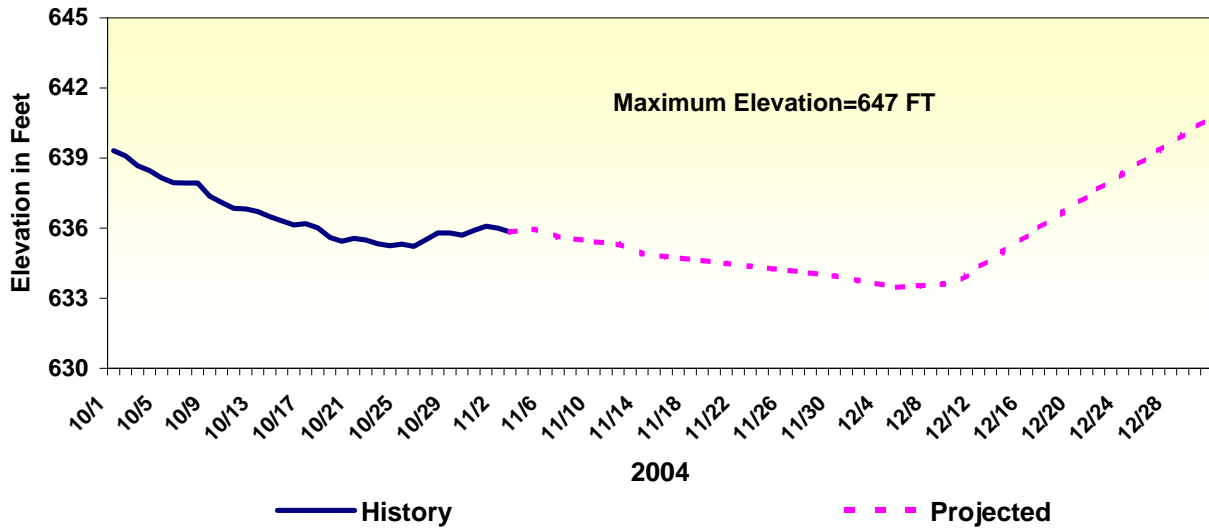

Lake Mohave Elevation

Davis Releases