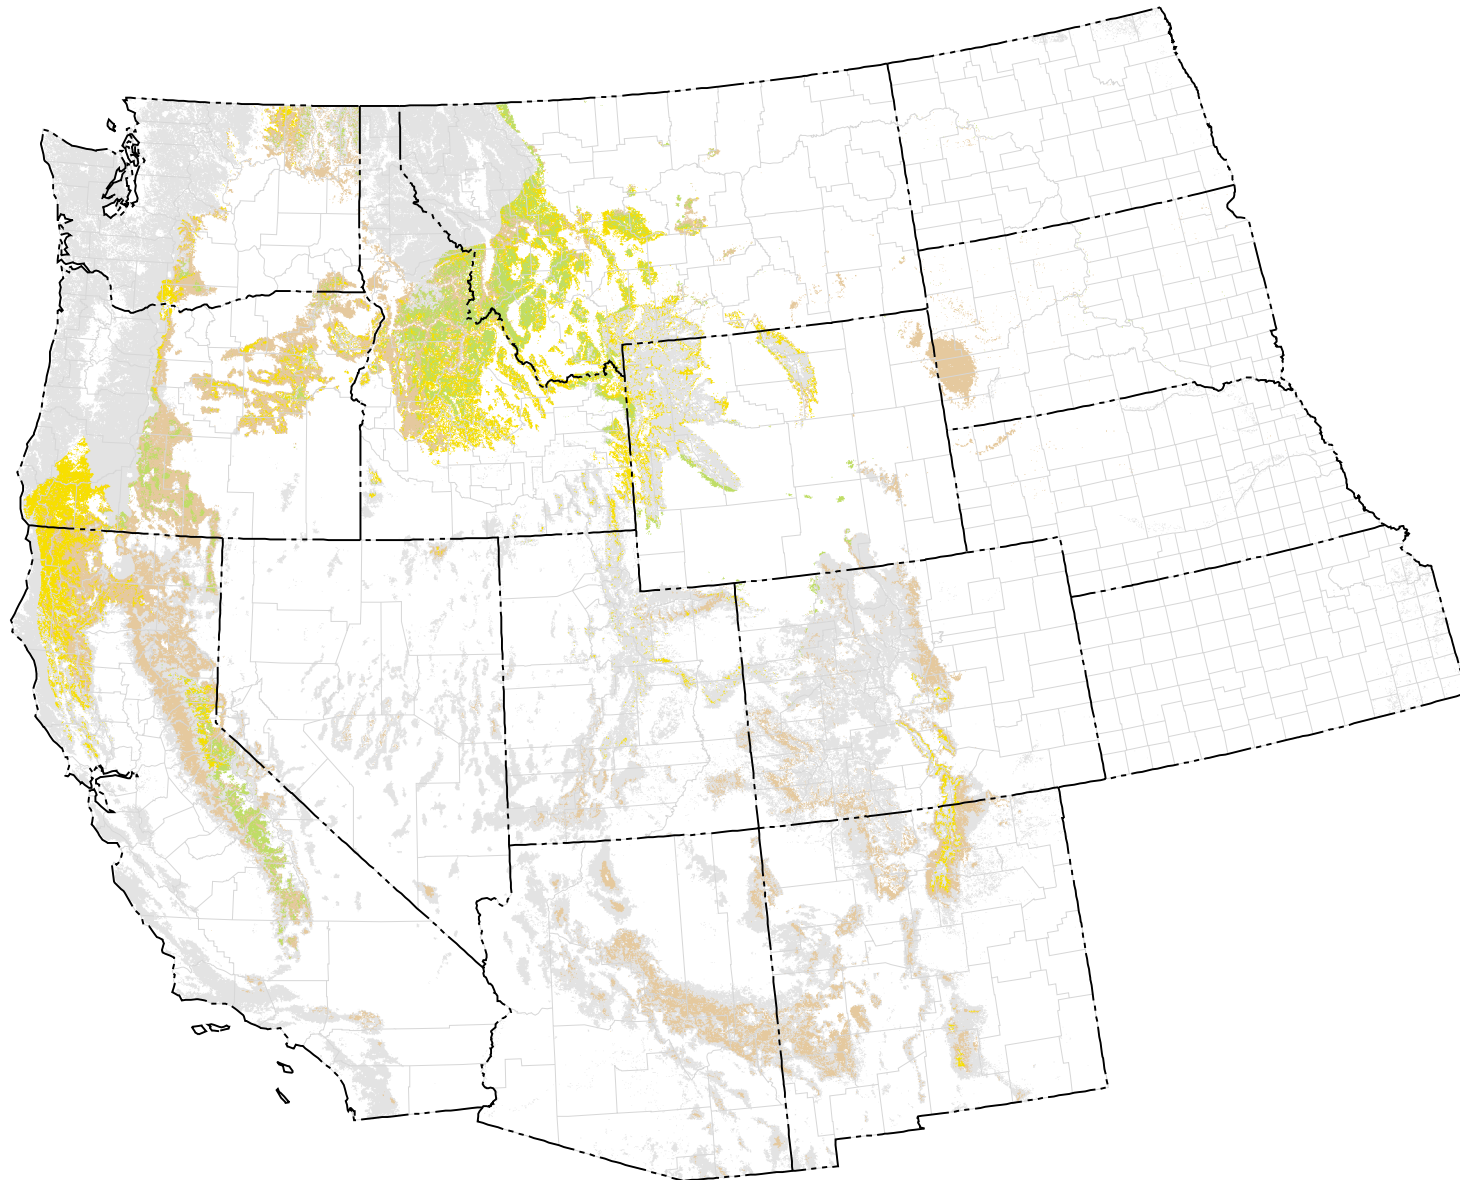

Fuels Planning: Synthesis & Integration Project

Area of Interest - Dry Forest Types Within the West

LEGEND

Dry forest types:

-  Douglas Fir
-  Ponderosa pine
-  Lodgepole pine

Other areas:

-  Other forest
-  Nonforest
-  County boundaries
-  State boundaries

Source of forest cover type dataset: US Forest Service, Forest Inventory and Analysis (FIA) program.

<http://www.fia.fs.fed.us>

Publication date: 12/2002.