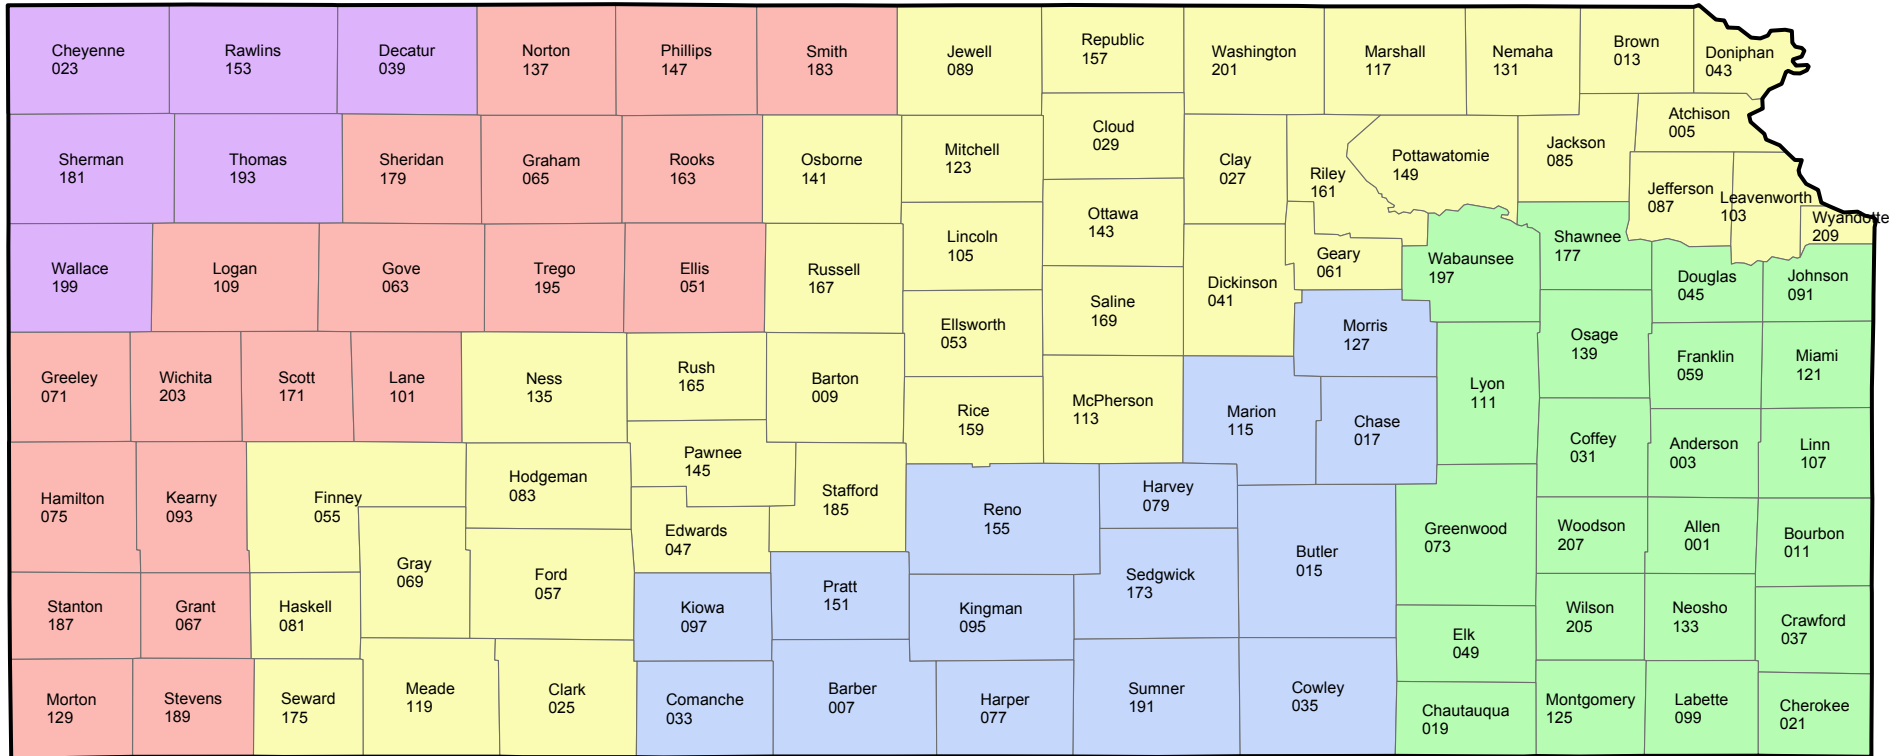

# Kansas

## 2004 Crop Year Final Planting Dates for Wheat

**Final Planting Dates - Wheat**

- 10/15
- 10/20
- 10/31
- 11/05
- 11/15

**Risk Management Agency**  
**United States Department of Agriculture**  
**Topeka Regional Office**  
**Telephone: (785) 266-0248**