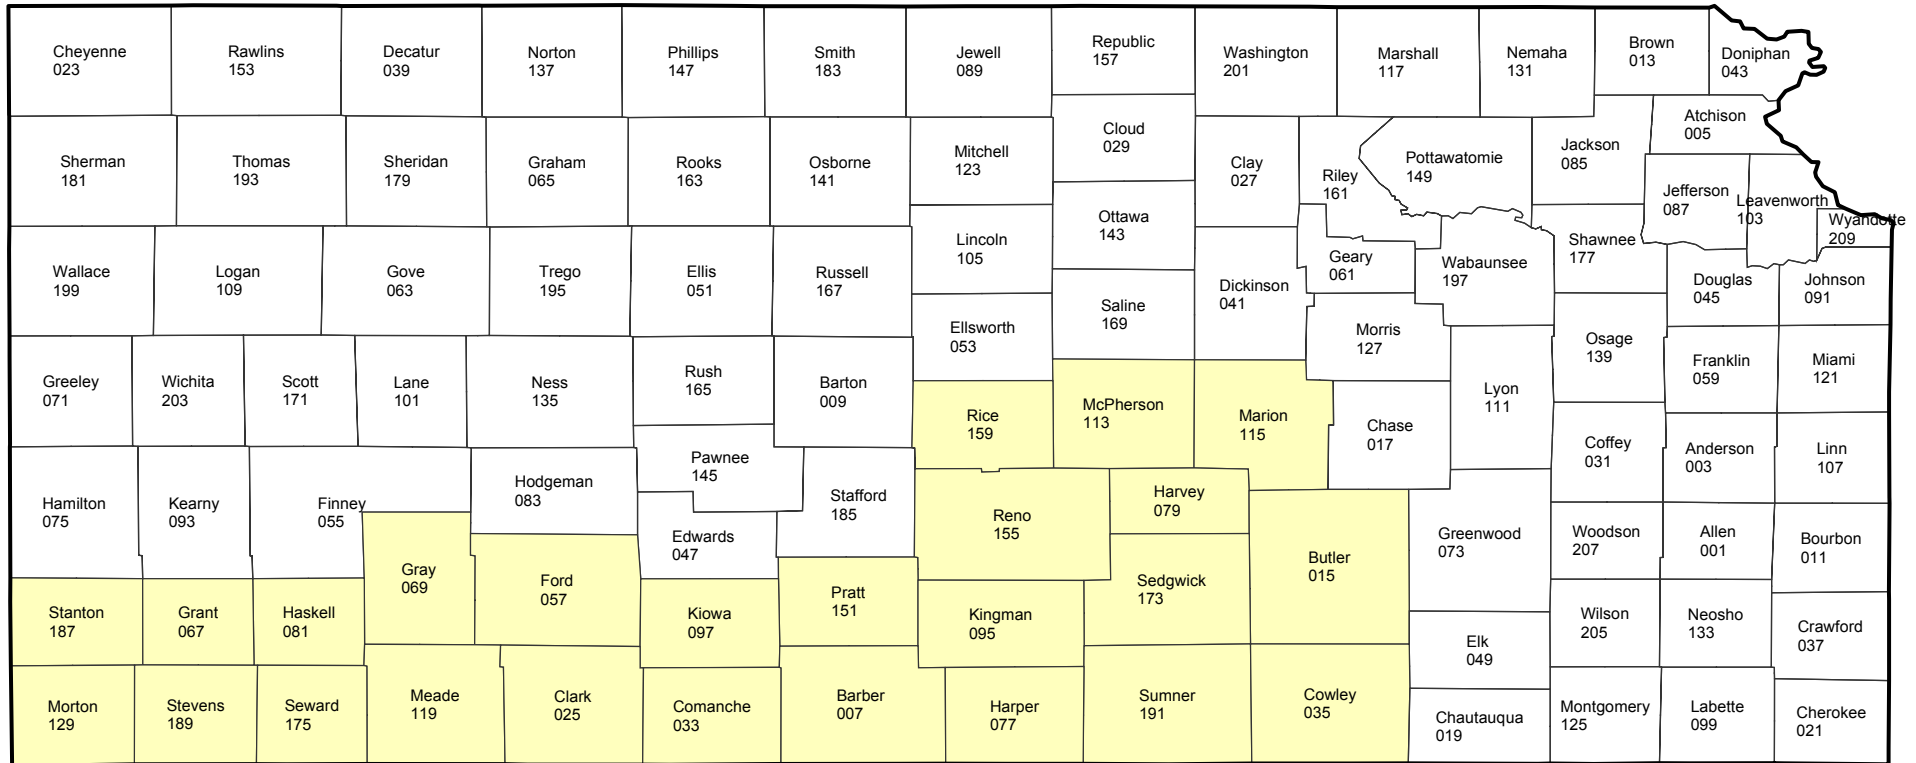

Kansas

2004 Crop Year Final Planting Dates for Cotton

Final Planting Date - Cotton

Risk Management Agency
 United States Department of Agriculture
 Topeka Regional Office
 Telephone: (785) 266-0248
 November 28, 2003