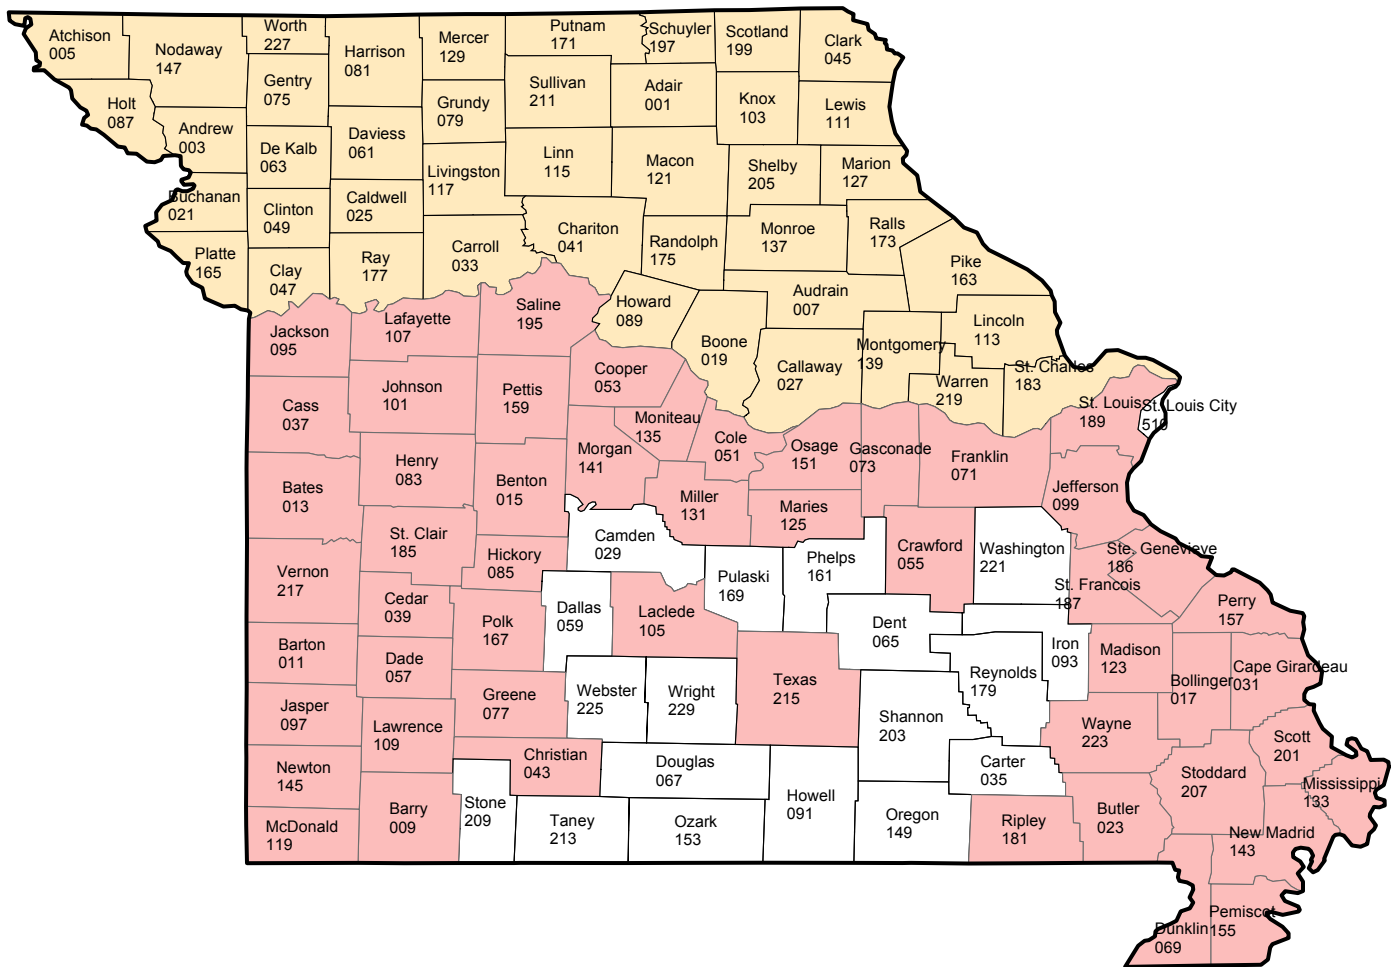

# Missouri

## 2004 Crop Year Final Planting Dates for Wheat

### Final Planting Dates - Wheat

**Risk Management Agency**  
**United States Department of Agriculture**  
**Topeka Regional Office**  
**Telephone: (785) 266-0248**  
 June 25, 2003